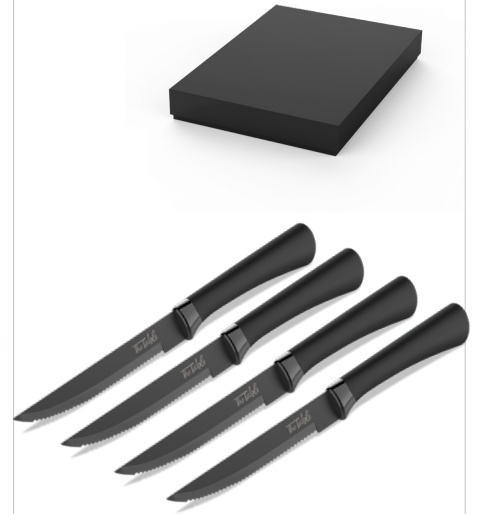

[LS-6605](#)
**DOLAN STEAK
KNIFE SET**