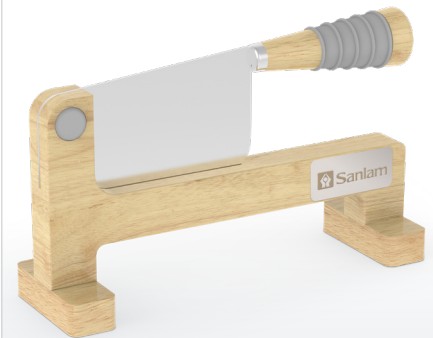

Andy Cartwright

[AC-2125](#)
ANDY CARTWRIGHT
“THE CHOPPING BLOCK”
BILTONG SLICER