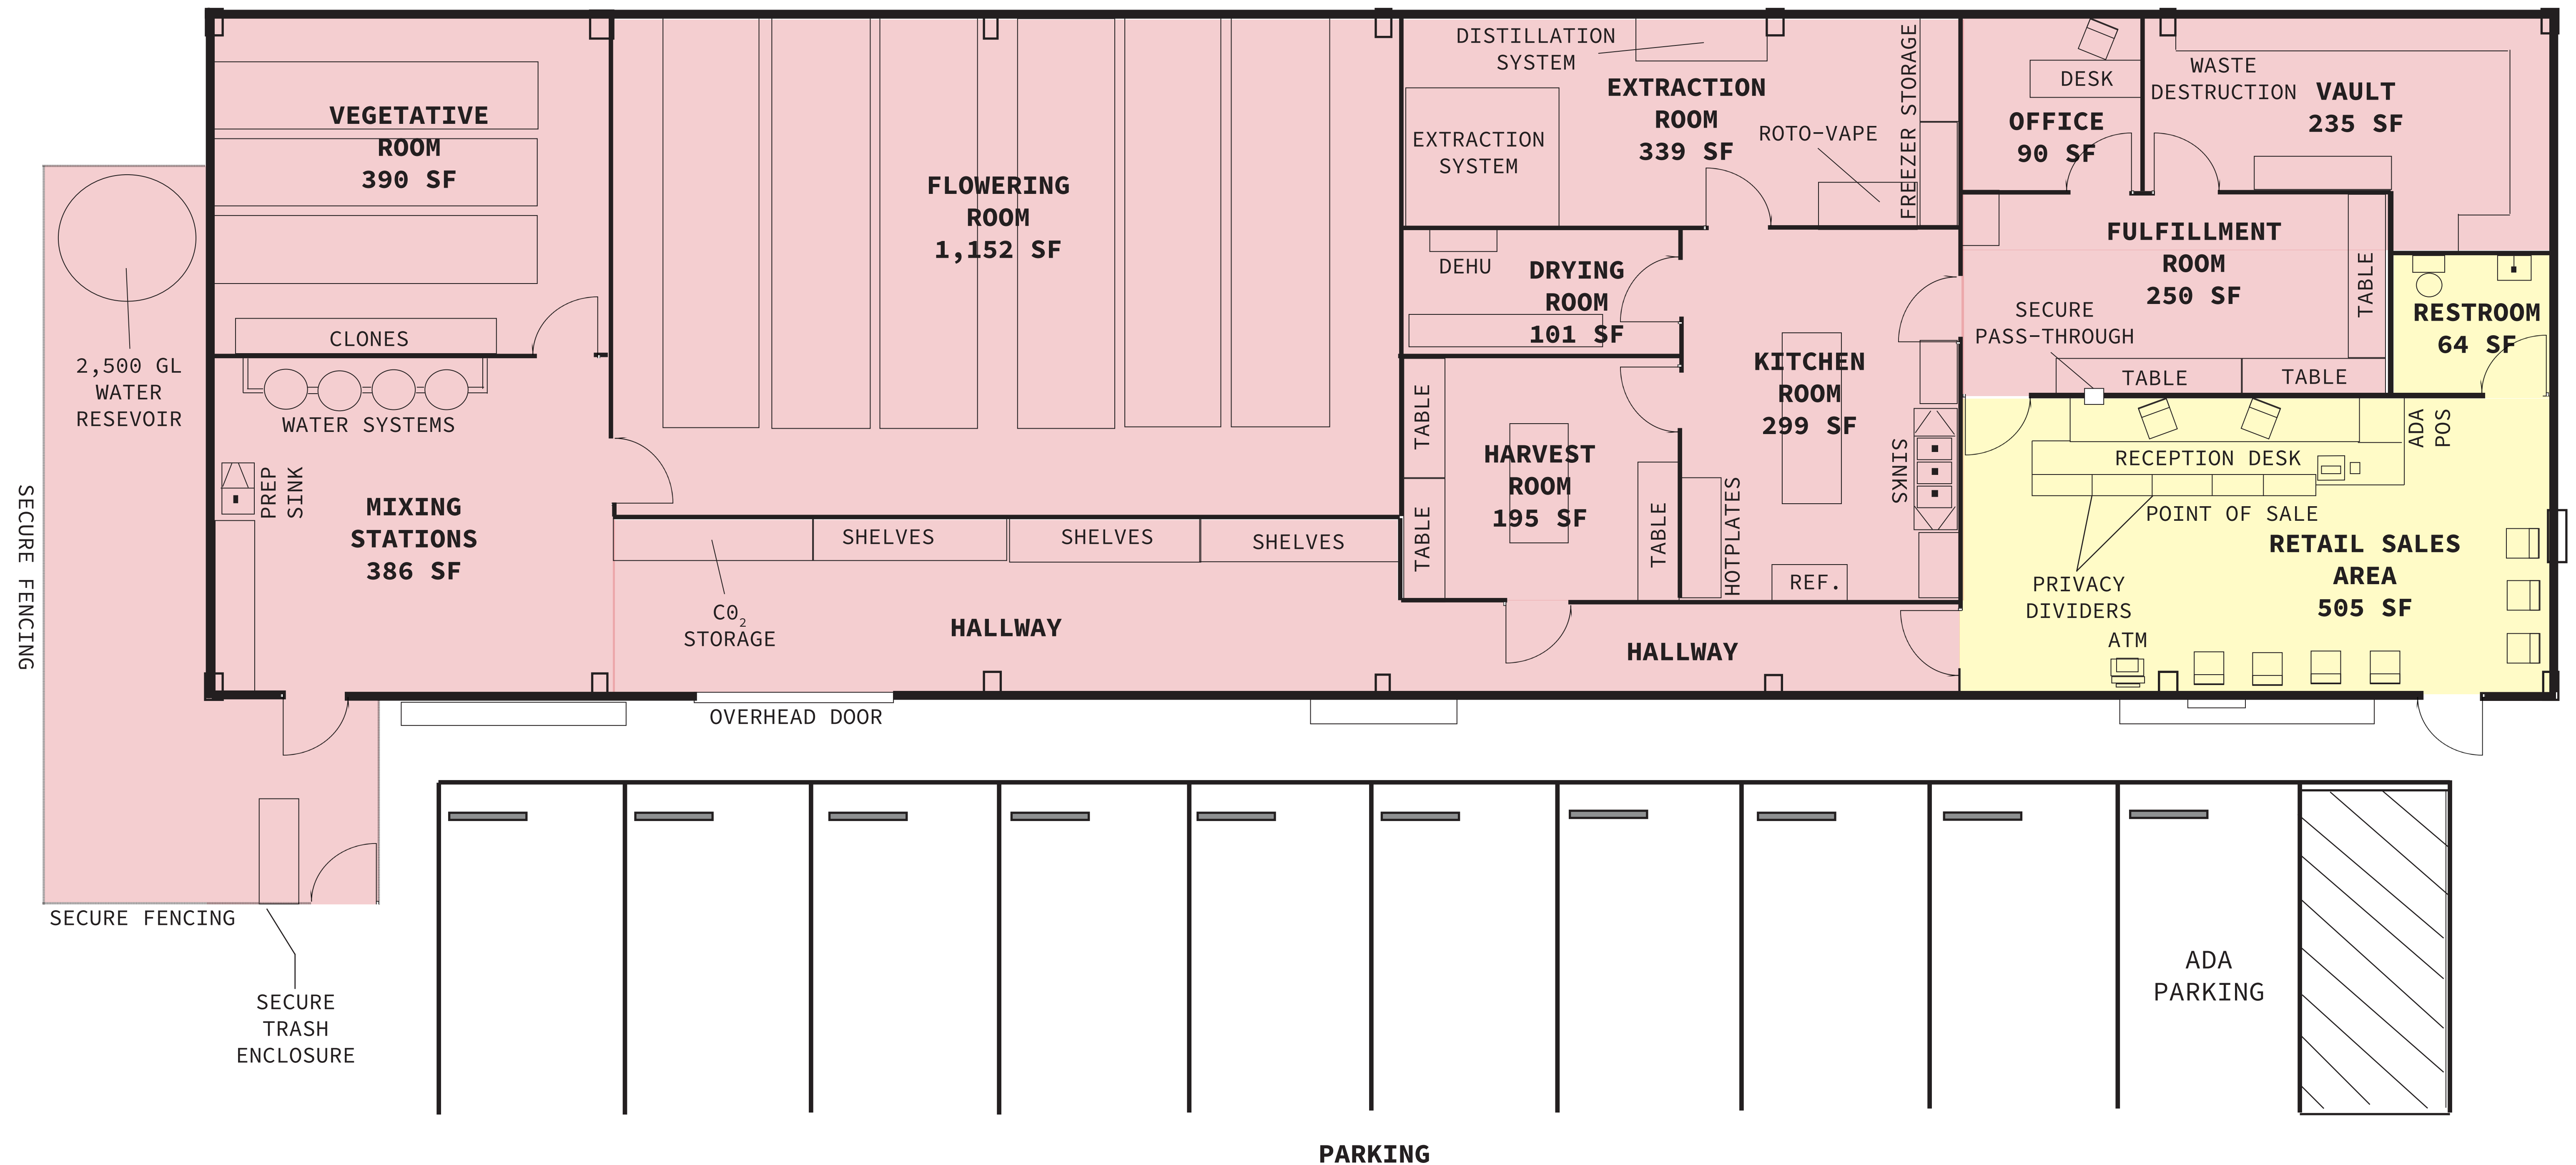

NMG TX 1, LLC

BaM Body and Mind

LEGEND

 LIMITED ACCESS

 RESTRICTED ACCESS

1034 Canyon Bend Dr., Dripping Springs TX 78620

FLOOR PLAN
4,800 SF