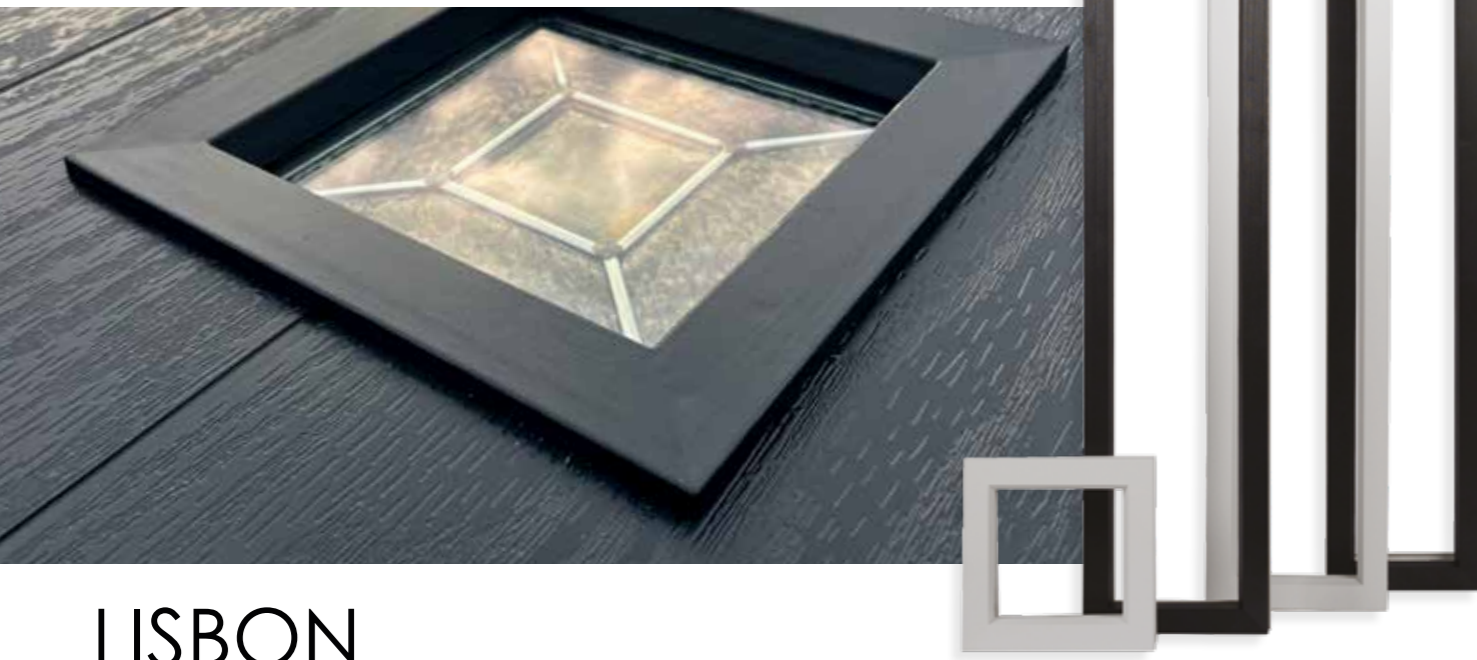

LISBON
_____ 46

MADRID 912
_____ 47

MADRID 1219
_____ 48-49

MADRID 1625
_____ 50-51

PALMA
_____ 52

VALENCIA
_____ 53

CONTEMPORARY CASSETTE

All our door styles in our Contemporary Collection feature a new glazing cassette that perfectly complements the style of the door. Not only does it deliver improved aesthetics, it provides a more seamless finish with the door whilst remaining weatherproof and secure.