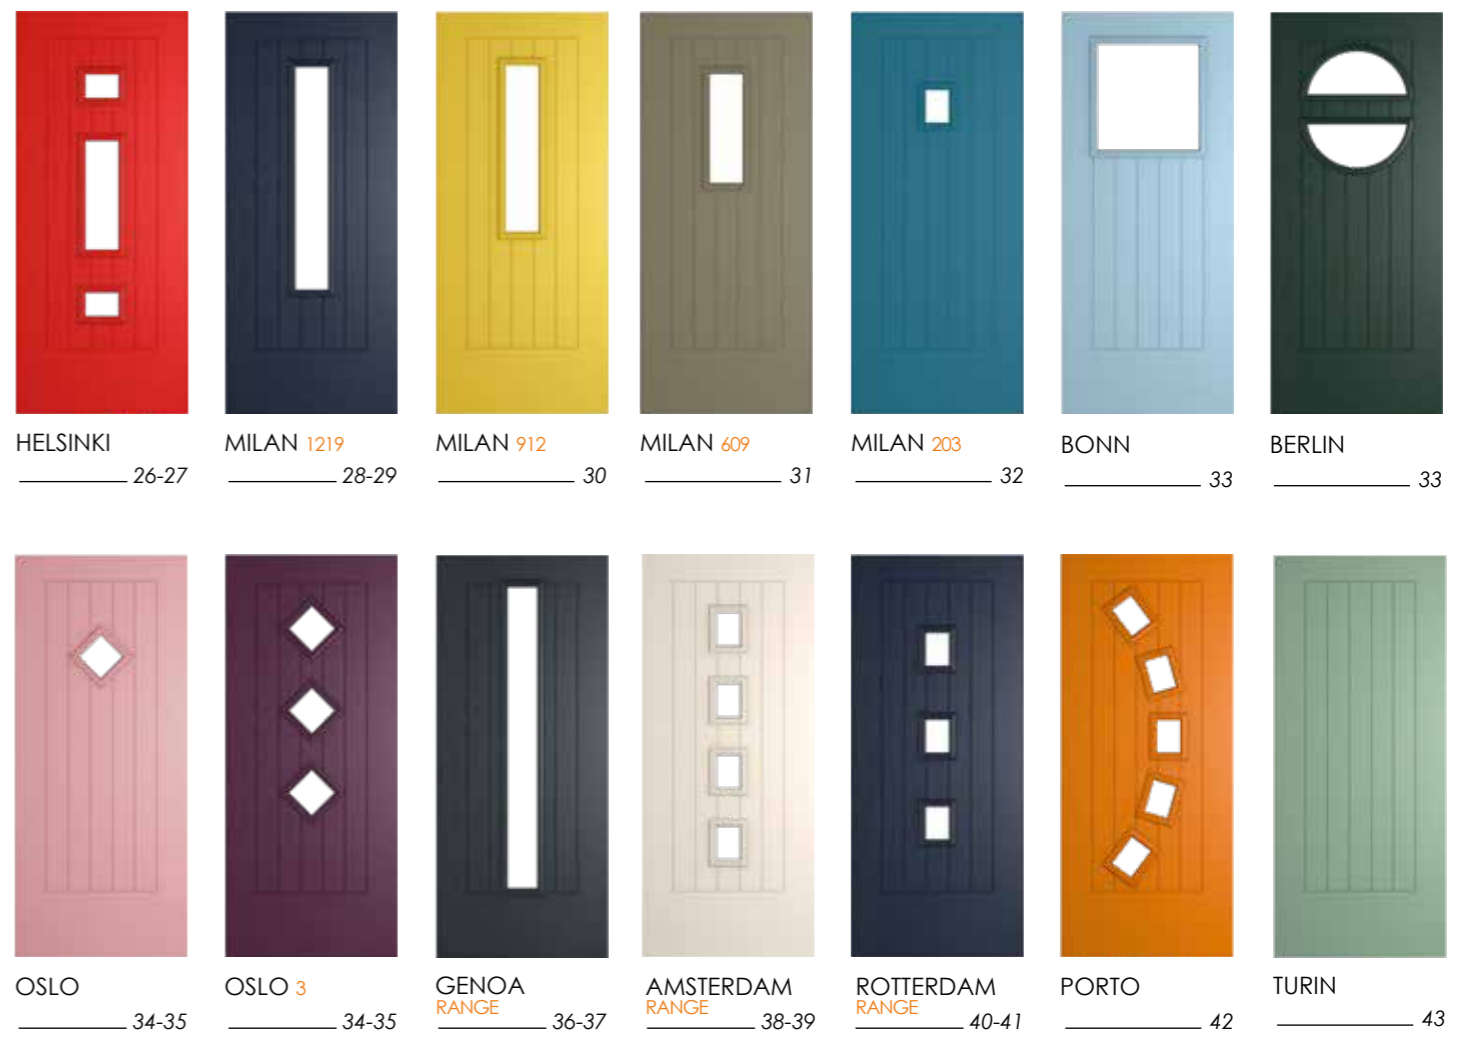

DORCHESTER AMBER
Black - Athens 4

For glass privacy ratings please see page 54

CLASSIC COLLECTION

Our Classic Collection offers homeowners a wide choice of designs which are taken from a stylish door that features vertical moulding lines, that are encased in a rectangular border.