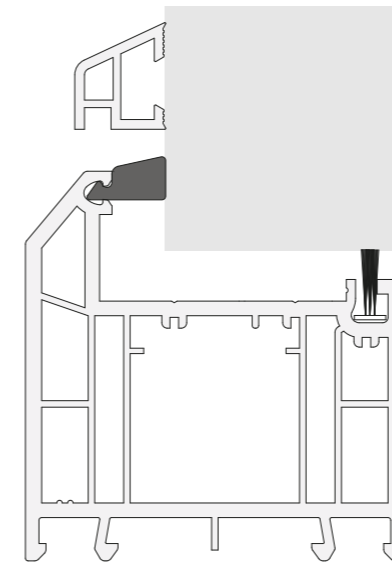

THRESHOLD OPTIONS

RECOMMENDED OPTION

FULL THRESHOLD 72MM

A full threshold offers maximum thermal performance.