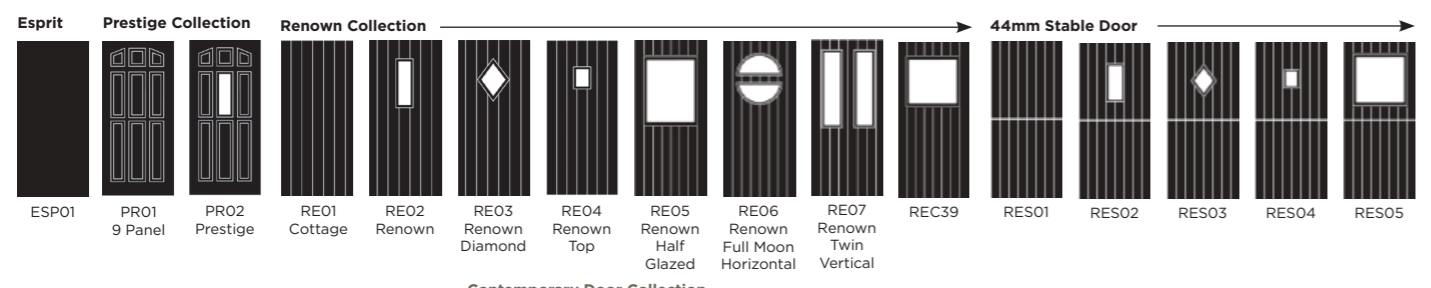

Full Door Range

a door for every home