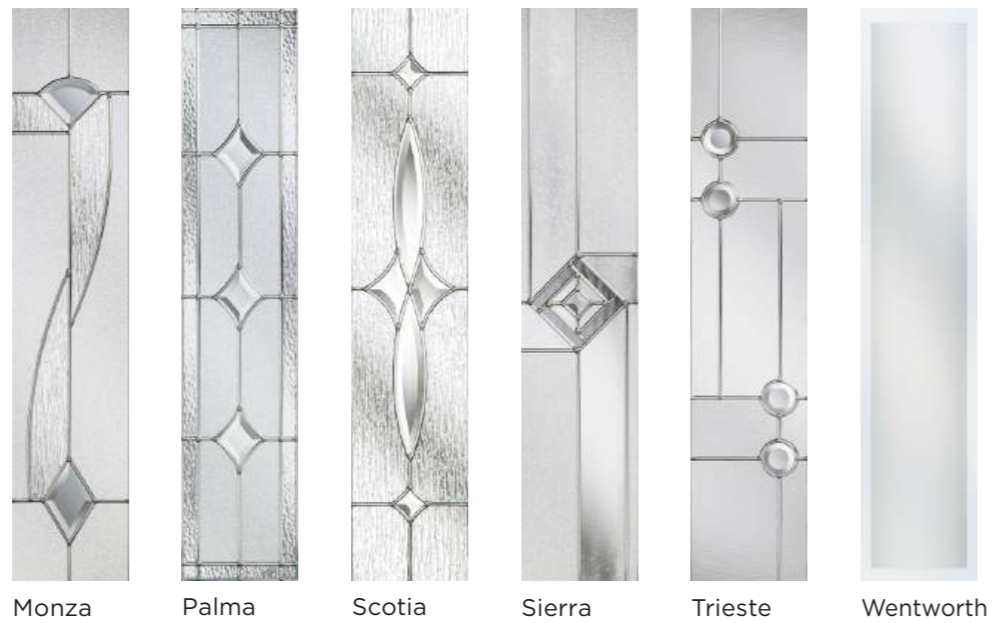

Enhance your entrance...

Personalise the front of your home with a doormat. Welcome your guests and keep your floors clean!

nxt-gen Esteem

Main image: Distinction
Pebble Grey with
Chatsworth glass.

Kara
Zinc or
Brass
Caming*