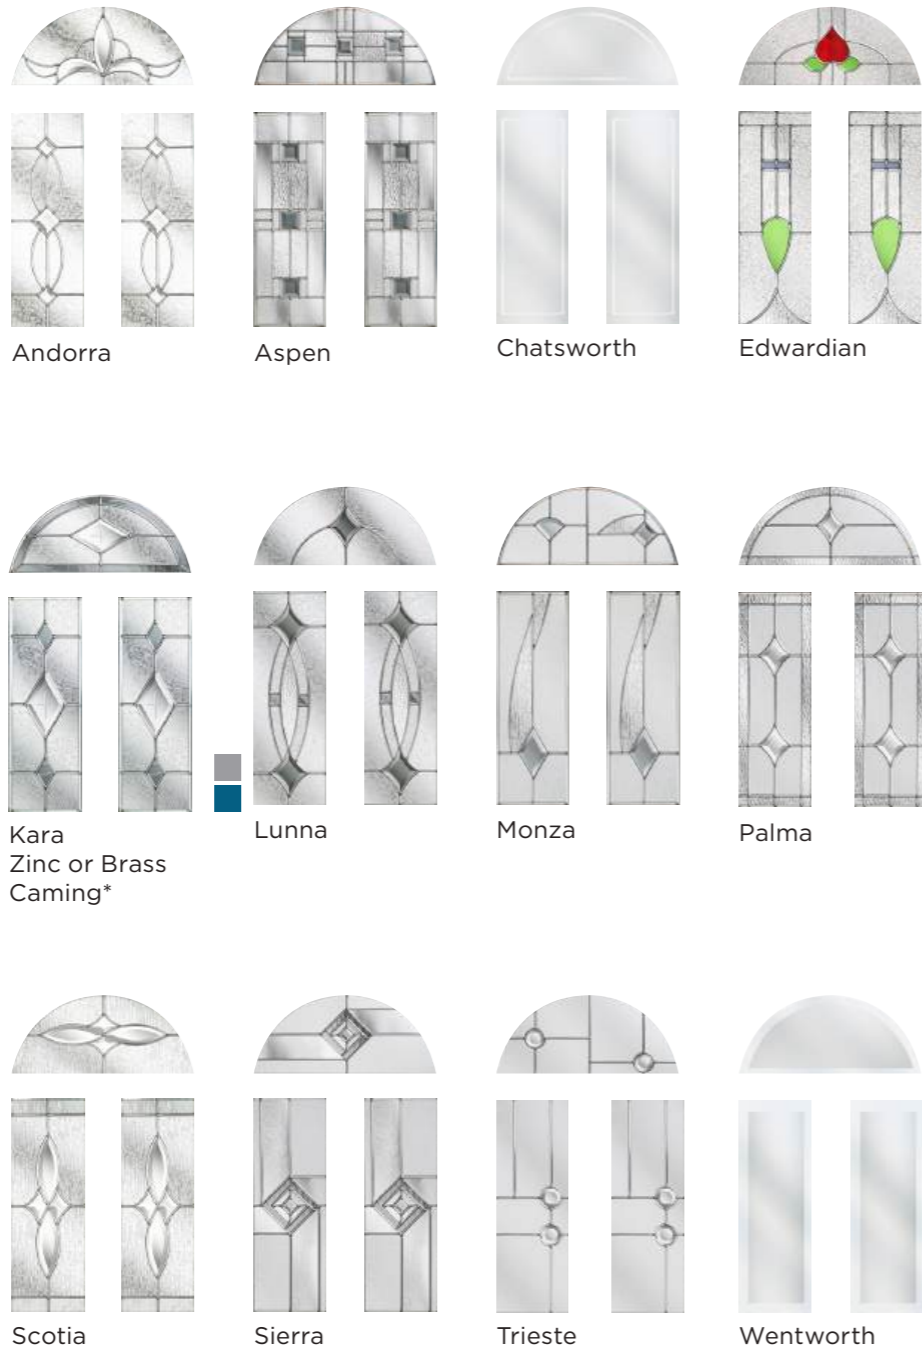

nxt-gen Eclat

Main image: Porcelain Blue
with Palma glass.