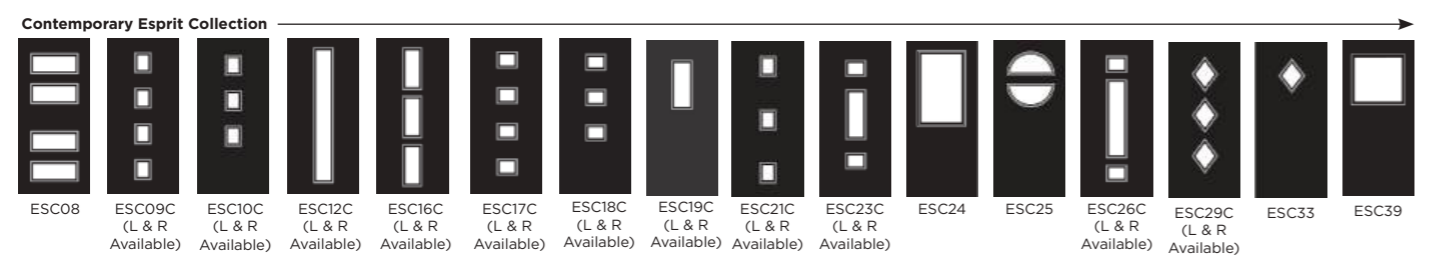

Full Door Range

a door for every home