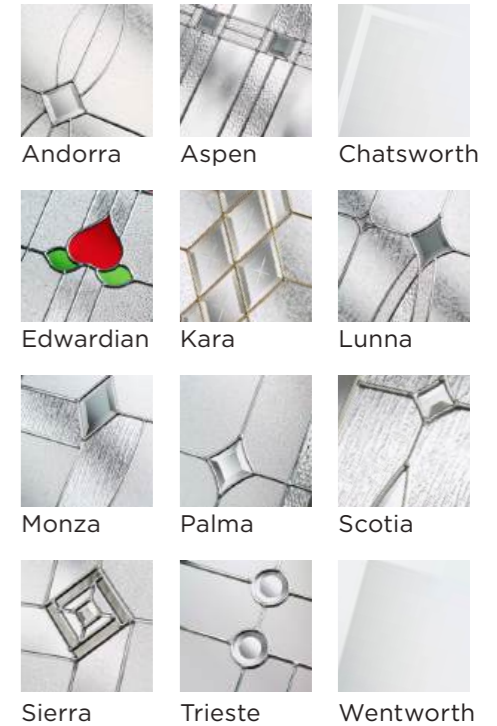

Andorra Aspen Chatsworth
Edwardian Kara Lunna
Monza Palma Scotia
Sierra Trieste Wentworth

Head to
door-designer.co.uk
to design your ideal door!