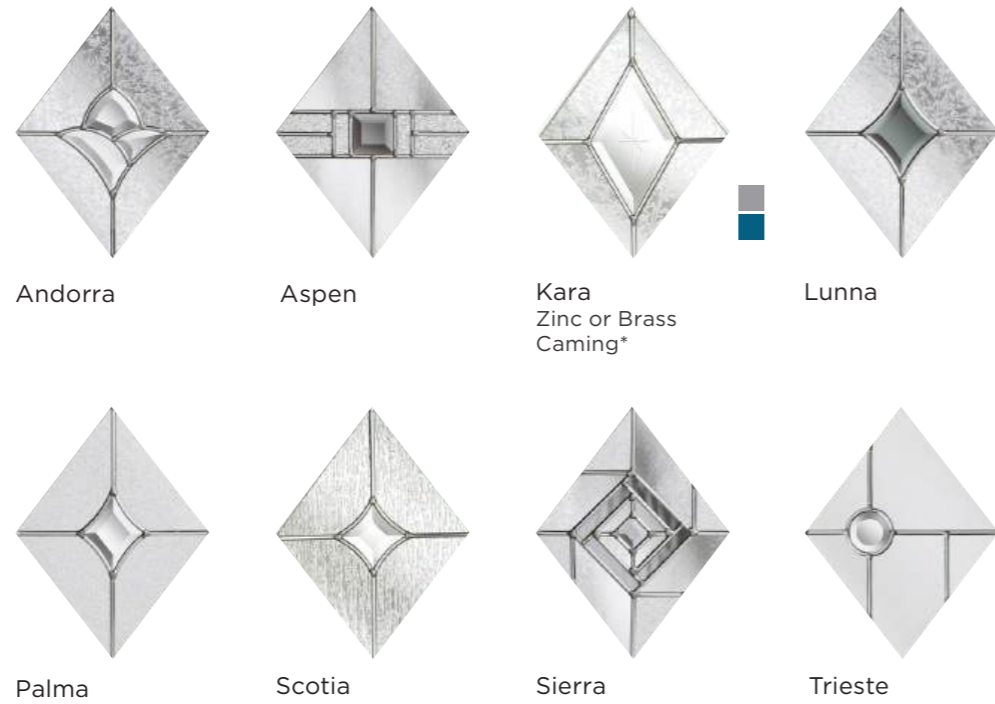

Andorra

Aspen

Kara
Zinc or Brass
Caming*

Lunna

Palma

Scotia

Sierra

Trieste