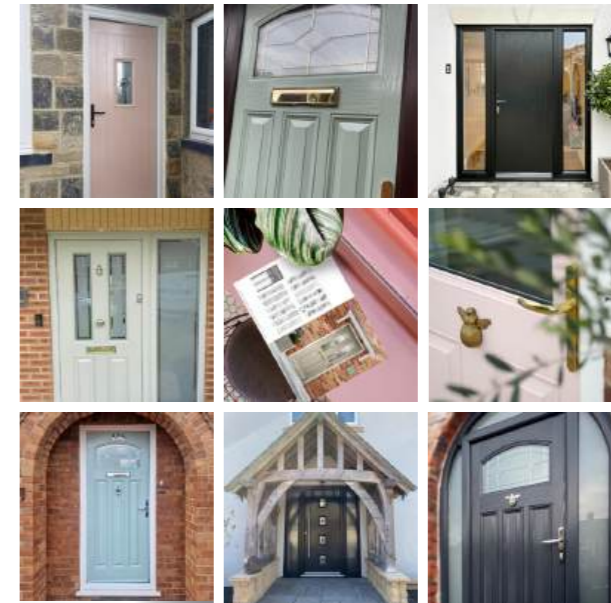

'My inspiration mainly comes from Instagram, although I do love flicking through interior design magazines and watching interior design programmes on BBC and Channel 4. They really show how a re-jig of a space can work wonders.'

Why did you believe a Distinction Door would be the best fit for your home?

'We chose to use Distinction Doors for our project as my parents have recently renovated and recommended Distinction Doors. I have to say, their products do not disappoint. From a fabulous array of colour choices, styles and designs to choose from, the possibilities are endless and there's something for everyone! You can mix and match to create your dream entranceway.'

What style did you go for?

'We opted for the stainless-steel handle because we loved how sleek it looked and added a modern twist to our cottage. We chose Agate Grey for our colour choice, loving the colour so much we then painted our garage doors to match. The product itself is the most divine quality, with beautiful intricate detailing. Despite the door being composite, it has a real grain wood effect on it, which I just love! The attention to detail is stunning.'

What have you enjoyed most about your door?

'The benefits of our new door, apart from the obvious being less heat escaping, definitely has to be the security element. Our door automatically locks, and without a key, you're not getting in! This gives us peace of mind, living in the countryside.'

Feeling social?

Would you like to see some of our real doors on real homes? Head to our social media feeds for endless colour and style inspiration.

Scan here or go to [instagram.com/distinction_doors](https://www.instagram.com/distinction_doors)

@distinction_doors

/distinctiondrs

/distinctiondoors

#mydistinctiondoor

Once your door is installed, please share your creation to help others with their door journey. Don't forget to tag **@distinction_doors**.