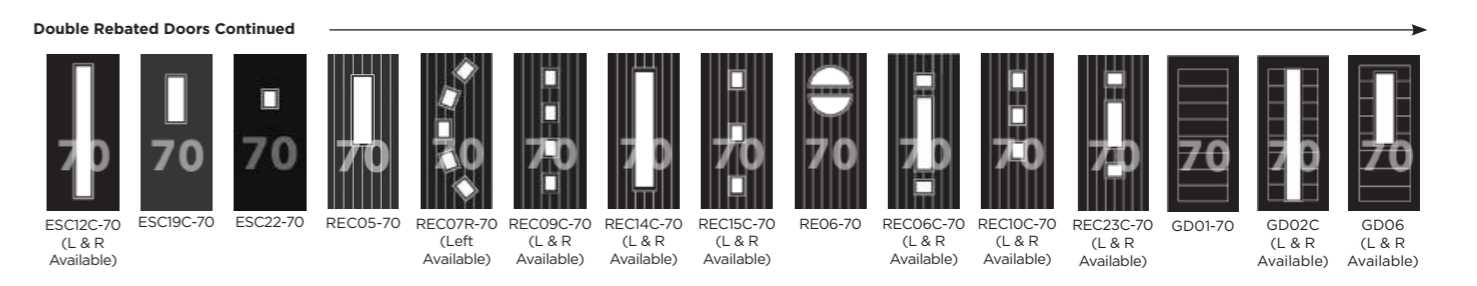

Full Door Range

a door for every home