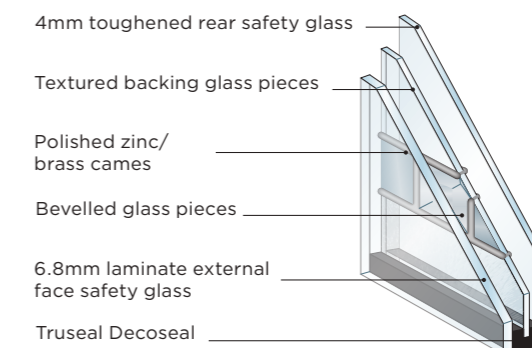

Decorative Glass

Features and benefits:

- Decorative triple glazing
- Obscure double glazing
- The decorative centre pane of the triple glazed unit is sealed within the unit therefore, it is protected from dust and weathering and easy to clean
- 6.8mm glass laminated as standard
- 50mm units available for 70mm doors
- Glass patterns may vary
- Slight bubbles, lines and surface imperfections are all characteristics of glass. They are not to be considered as defects as they add character to decorative glass.

Triple glazed decorative glass diagram

Diagram represents a typical make up of our triple glazed glass. Please contact us for further info

20 years

DISTINCTION DOORS

A DOOR FOR EVERY HOME

 @distinction_doors | door-designer.co.uk