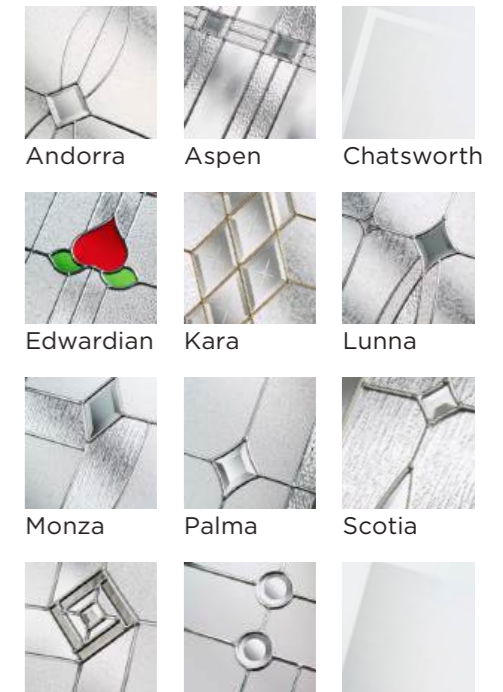

Ideal for a period property or a modern home wanting to inject some traditional styling.

Main image: RR03 in Distinction Basalt Grey with Andorra Glass.

Rustic Renown Cottage detail

RR09 Lunna glass

RR12 Andorra glass