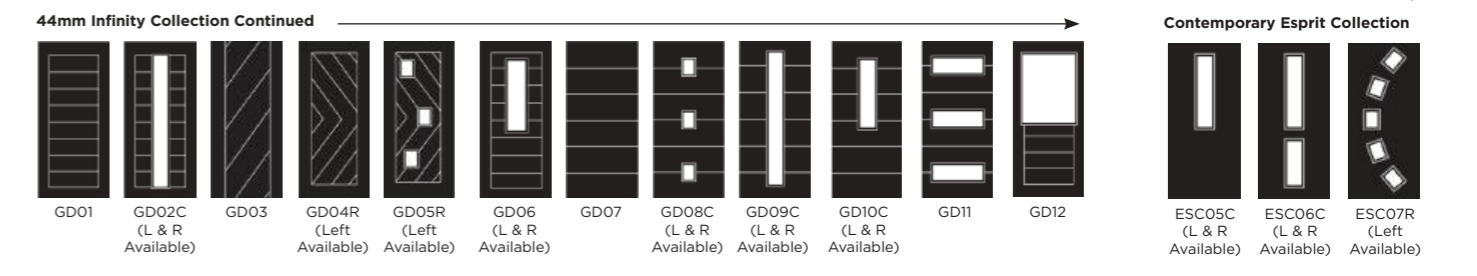

Full Door Range

a door for every home