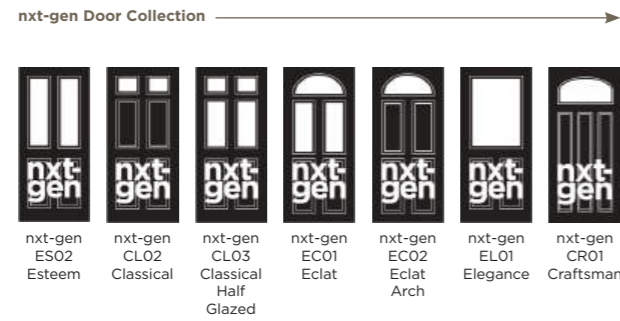

For the full range of door colours and glass options, head to our door designer... door-designer.co.uk.

All styles are available with the glass in a Left, Centre or Right configuration.

Venture ESC06C
Monza glass

Venture ESC09C
Odessa glass

Venture ESC12C
Radiant glass

Venture ESC23C
Aspen glass

Venture GD02C
Canvas glass

Venture GD05L
Aspen glass

Venture GD06C
Kara glass

Venture GD08C
Lunna glass

Venture GD09C
Wentworth glass

Venture GD10C
Sierra glass

Venture GD11
Chatsworth glass

Full Door Range

a door for every home

Colour Guide

| | Signature | nxt-gen* | Cottage | Rustic Renown | 3 Quarter Lite | Stable | Esprit | Esprit Renown | Venture Collection** | Infinity | Side Panel | Double Rebate |
|---------------------------------|-----------|----------|---------|---------------|----------------|--------|--------|---------------|---|----------|------------|---------------|
| Black | • | • | • | • | | • | • | • | • | | • | |
| White | • | •* | • | • | • | • | • | • | • | • | • | • |
| Red | • | • | | • | | • | • | | • | | • | |
| Blue | • | • | | • | | • | • | | • | | • | |
| Green | • | • | | | | • | • | | • | | • | |
| Stains (Gold Oak & Rosewood) | • | | | • | | • | • | | • <small>(not infinity styles)</small> | | • | |
| Distinction Anthracite Grey | • | •* | | • | | | • | | • | | | |
| Distinction Chartwell | • | • | | • | | | • | | • | | | |
| Bespoke | • | • | • | • | • | • | • | • | • | • | • | • |

*nxt-gen Craftsman available in White, Distinction Anthracite Grey and Bespoke only

**Cassette available in one steel effect colour offering on the internal and external face. The cassette is not available in any other colours.