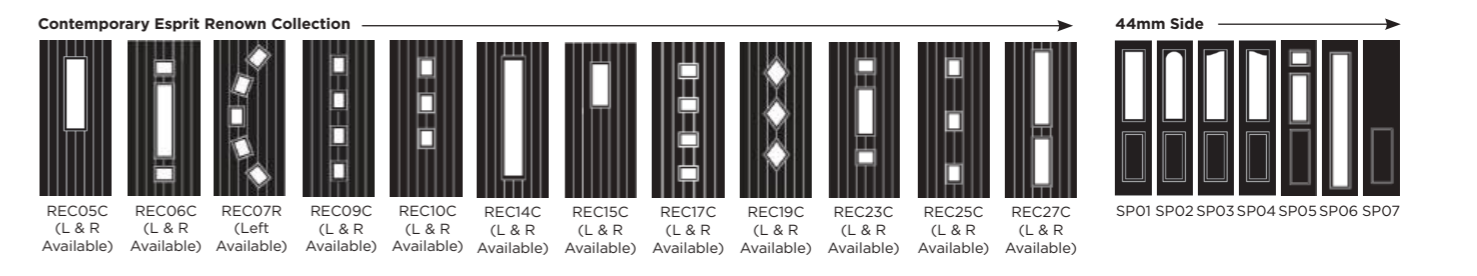

Full Door Range

a door for every home