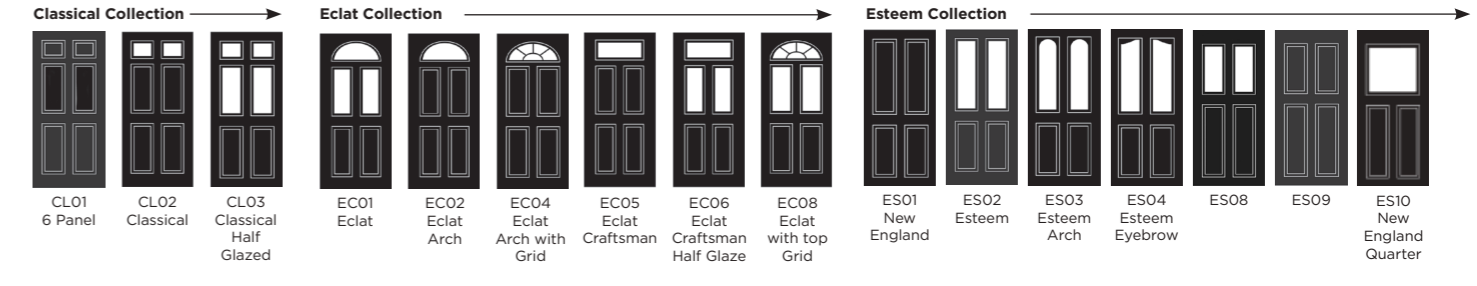

Full Door Range

a door for every home