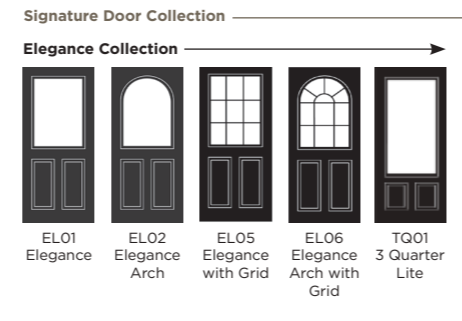

Full Door Range

a door for every home