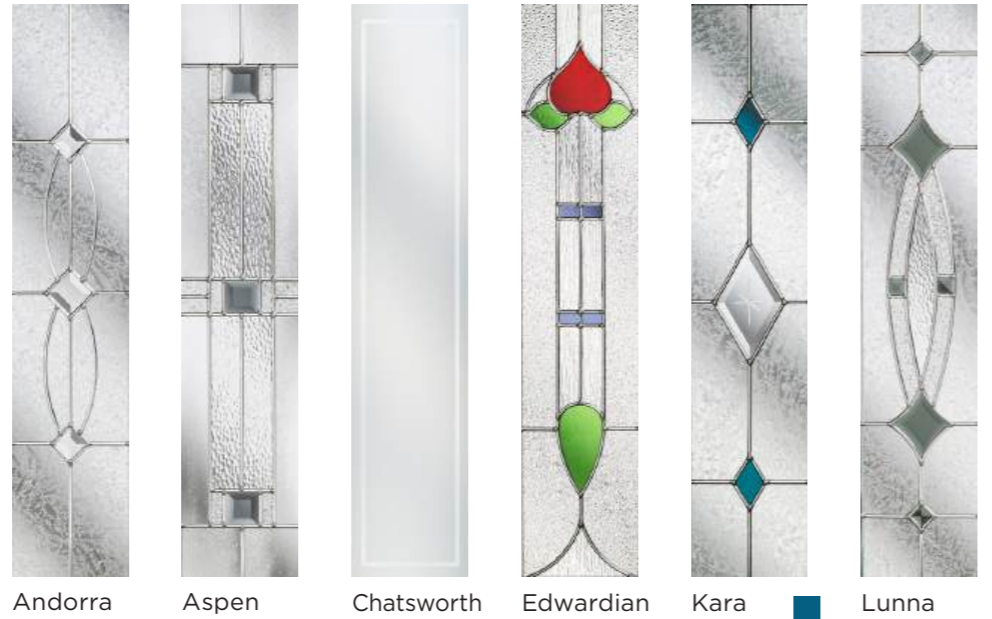

nxt-gen Esteem

Main image: Distinction
Pebble Grey with
Chatsworth glass.

Kara
Zinc or
Brass
Caming*