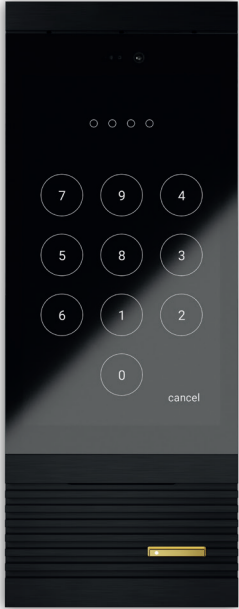

Gain secure access to your home by entering your unique, **personal code**.