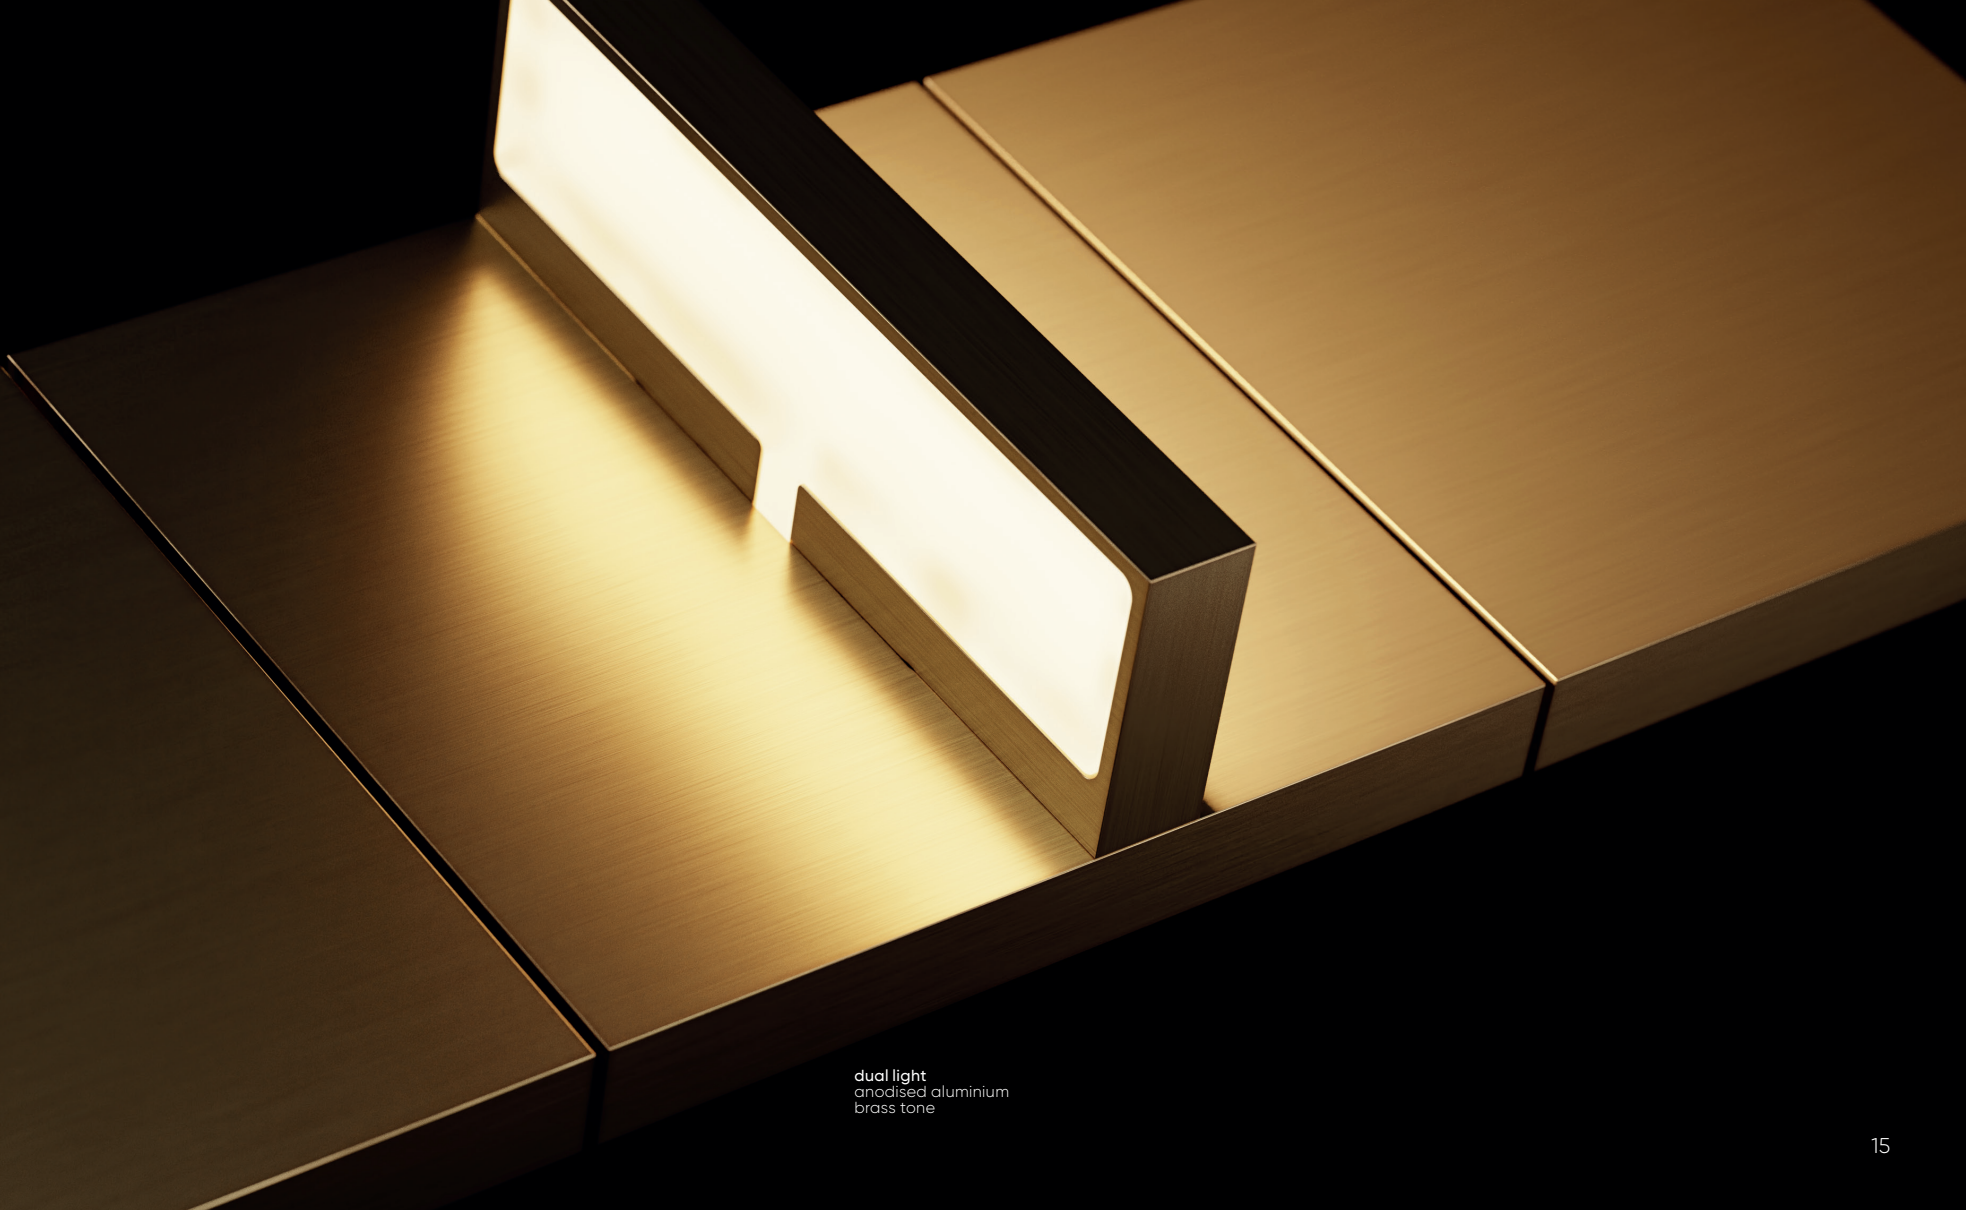

dual light
 anodised aluminium
 brass tone