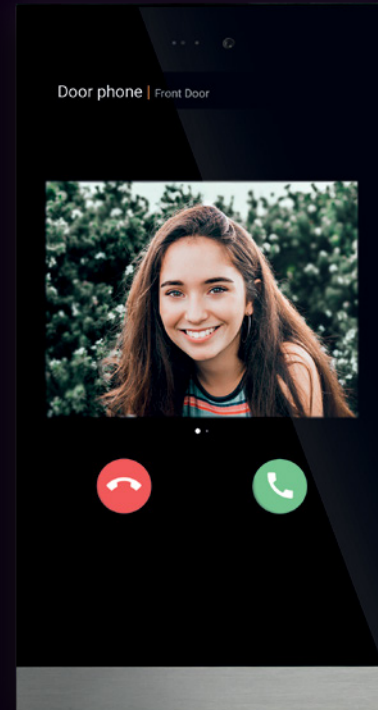

Using comfort scenes and controls, you can easily set the tone for any occasion.

Your favourite Spotify playlists, radio stations and even an old-school record player are only a tap away.

We bring music to the heart of the most important place in life: Home.

Did someone leave the light on? Switch it off from the app, from anywhere you are.

Integration with your door phone and cameras is simple and allows you to monitor and control who enters your home.

Just feel at home, feel safe and comforted.