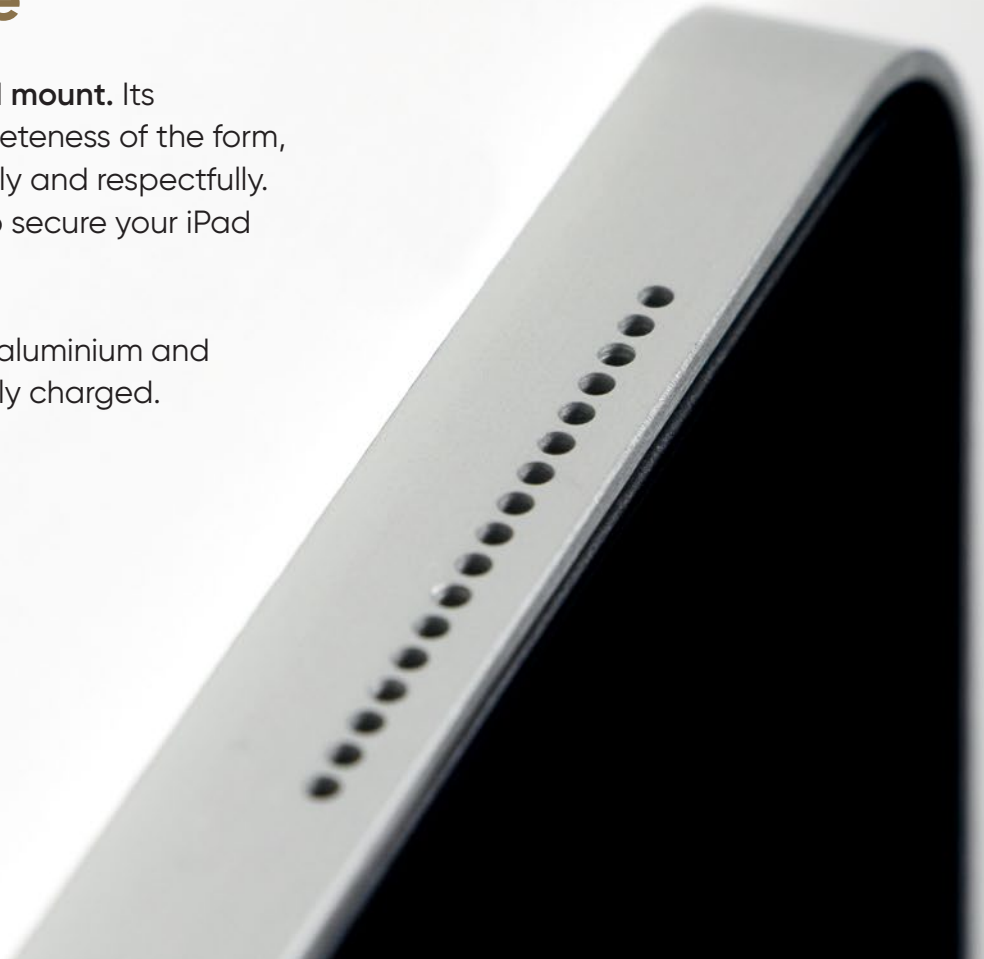

Easy on the eye

Eve Pro is our most refined iPad mount. Its aesthetic power lies in the discreteness of the form, embracing the iPad Pro naturally and respectfully. It's the most elegant solution to secure your iPad on the wall.

Eve Pro is made of high-grade aluminium and keeps your iPad Pro continuously charged.