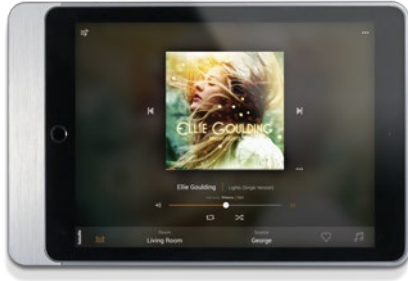

basalte | eve

eve plus 9.7"
satin white

eve | plus

Simply dock your iPad

eve plus table base
brushed brass

Elegant perfectionist

Eve Plus is an elegant docking station for iPad. It lets you easily mount your iPad on a wall or table, in any orientation, while keeping it permanently charged. Thanks to its minimalist design, Eve Plus only adds the bare minimum to the iPad's iconic design, **making it the slimmest mount worldwide.**

Eve Plus is precision engineered from high-quality metals in the same finishes as the Basalte luxury switches, thermostats and sockets. Altogether, Eve Plus subtly blends in with the most stunning home, hotel and office interiors worldwide.

Sleeve

- lightweight design
- soft touch pads on back for comfort
- integrated magnets to dock iPad on wall or table
- integrated connector to charge iPad
- all key iPad functions and sensors remain available

The elegant iPad mount

Simple in design

Eve, the ultimate iPad frame, turns the iPad into an amazing on-wall or table touch screen, while fully respecting its design. The frame is precision machined out of a single piece of aluminium and is available in various high-quality finishes.