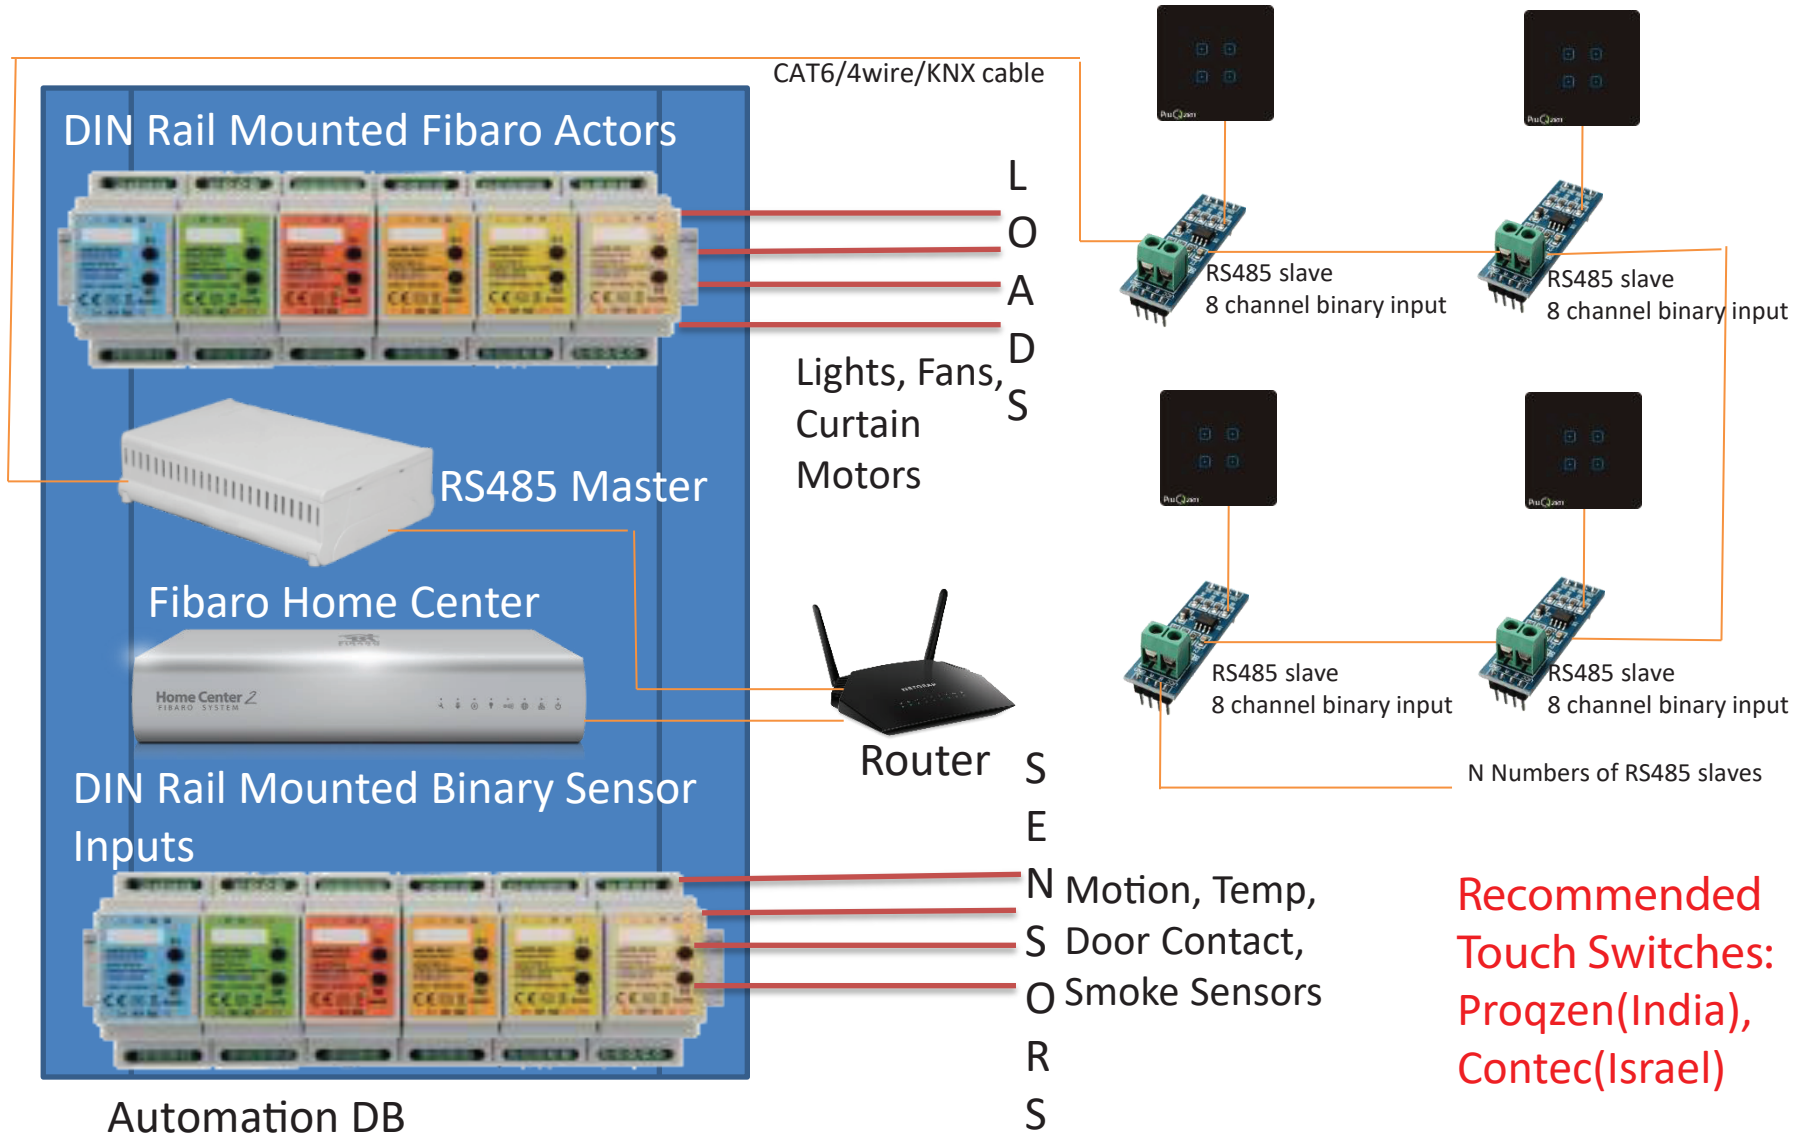

Fibaro Smart Home Implementation – Wired Automation Setup – Dry Contact Touch Switches