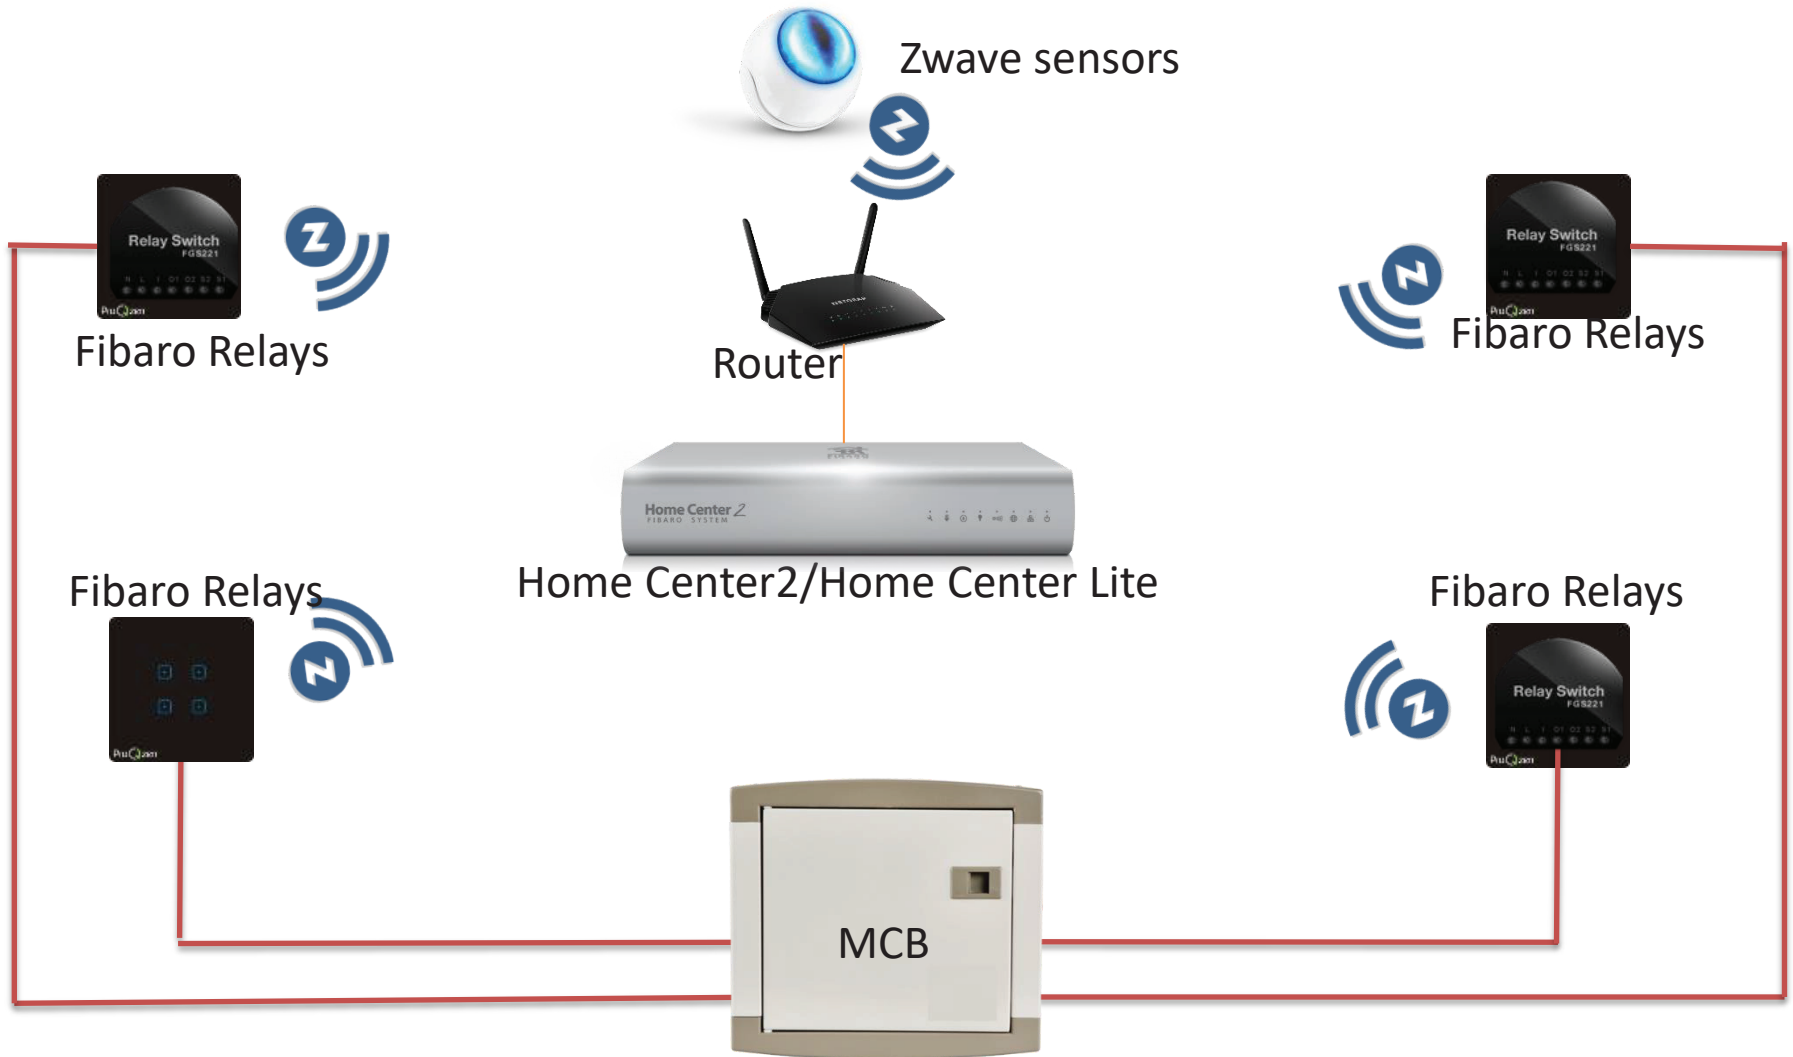

Run scenes with the touch of a finger via your Android Wear smartwatch

Talk to Siri to control your smart home using the homebridge box.

Say "HeySiri , turn on the foyer lights" on your iphone to control your lights

# Fibaro Smart Home Implementation – Wireless retrofit solution in a home with modular switches

# Fibaro Smart Home Implementation – Wireless retrofit solution in a home with dry contact touch switches

# Fibaro Smart Home Implementation – Wired Automation Setup for Dry Contact Modular Switches