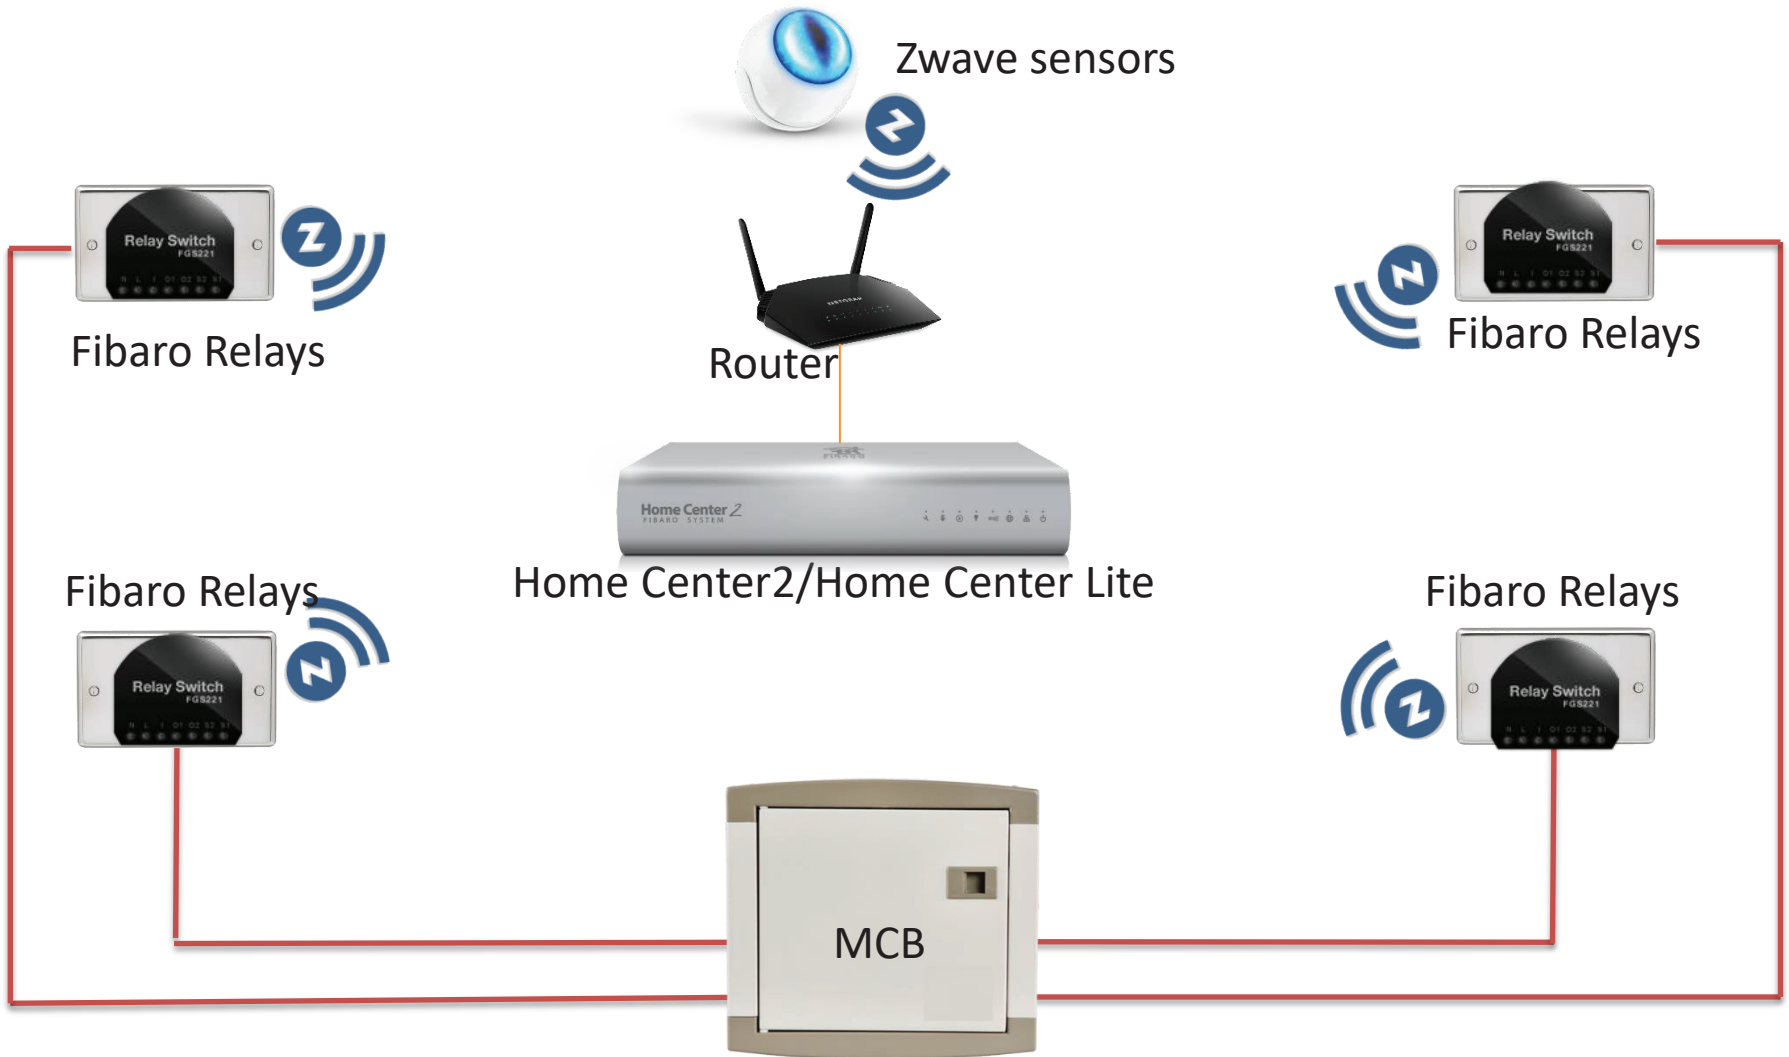

# Other interfaces - Apple watch , Moto 360, siri

Fibaro smart home is compatible to apple watch, Siri voice assistant and android wear

Receive notifications from Fibaro on your Apple Watch to make sure your smarthome is just the way you want it

Run scenes with the touch of a finger via your Android Wear smartwatch

Talk to Siri to control your smart home using the homebridge box.

Say "HeySiri , turn on the foyer lights" on your iphone to control your lights

# Fibaro Smart Home Implementation – Wireless retrofit solution in a home with modular switches

# Fibaro Smart Home Implementation – Wireless retrofit solution in a home with dry contact touch switches