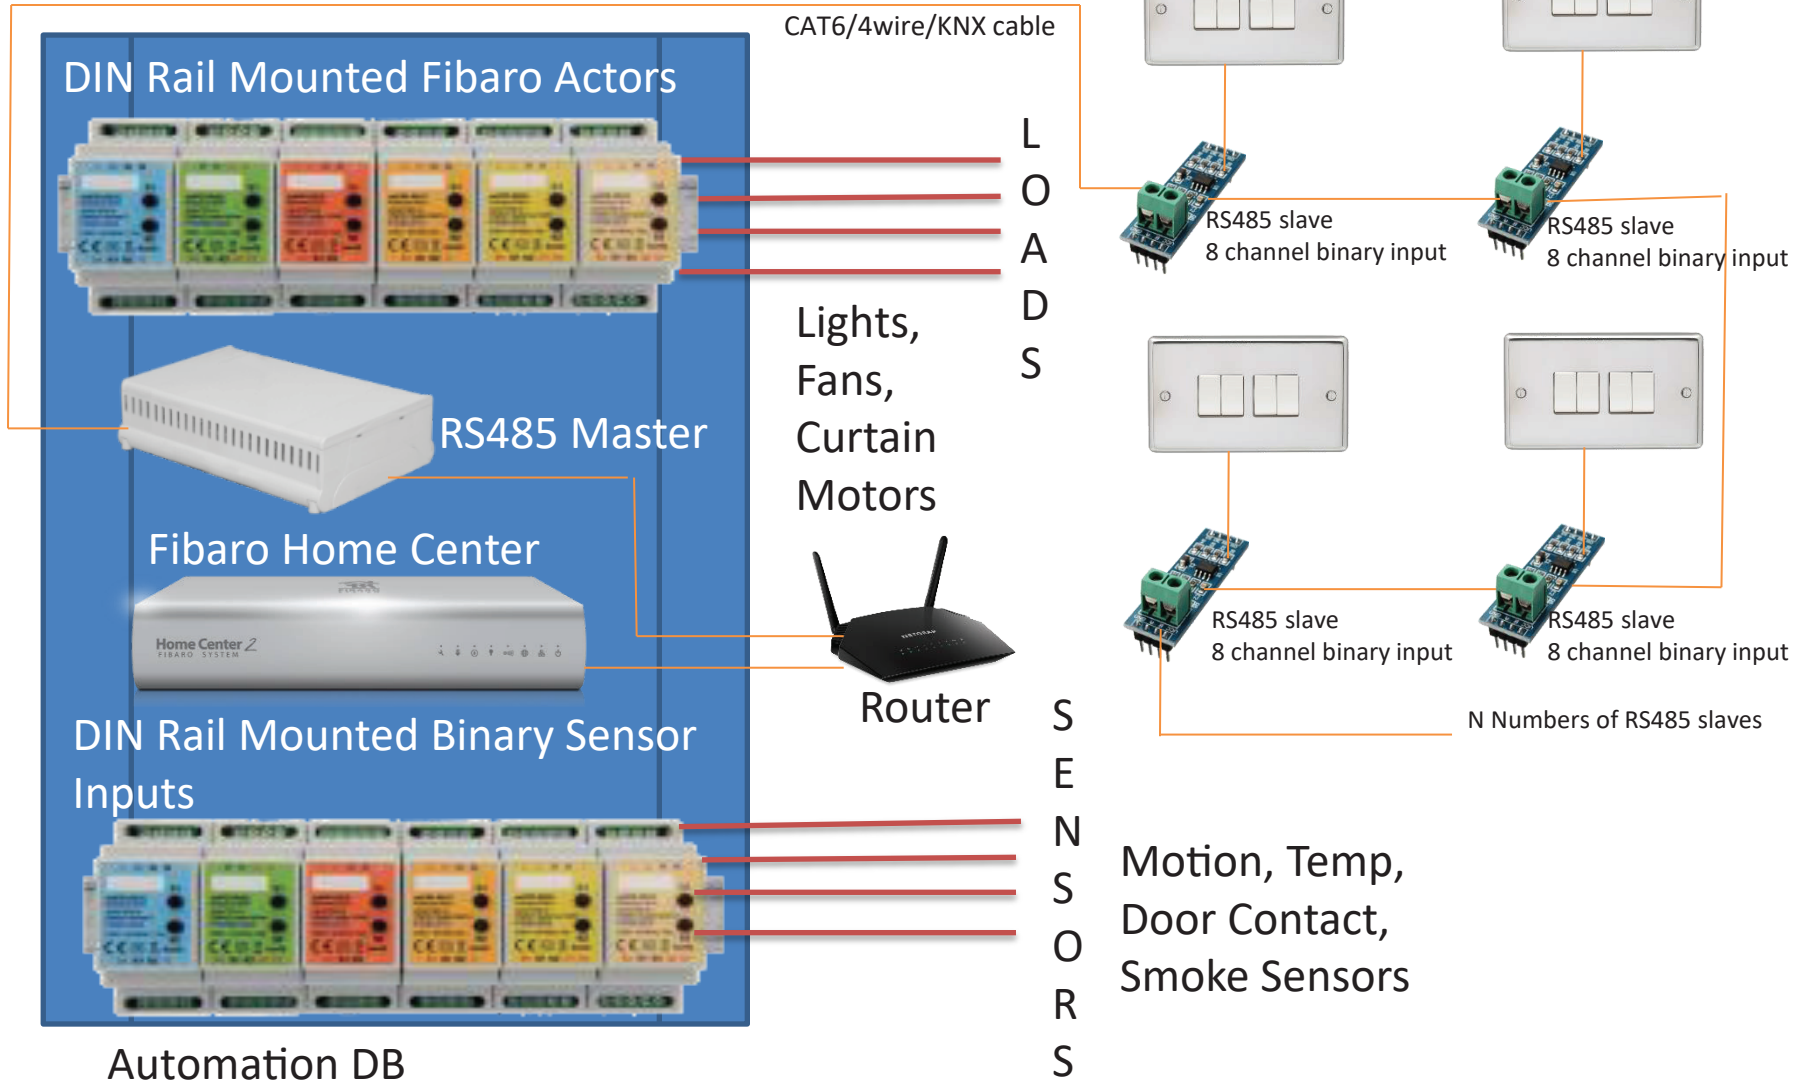

# Fibaro Smart Home Implementation – Wireless retrofit solution in a home with modular switches

# Fibaro Smart Home Implementation – Wireless retrofit solution in a home with dry contact touch switches

# Fibaro Smart Home Implementation – Wired Automation Setup for Dry Contact Modular Switches