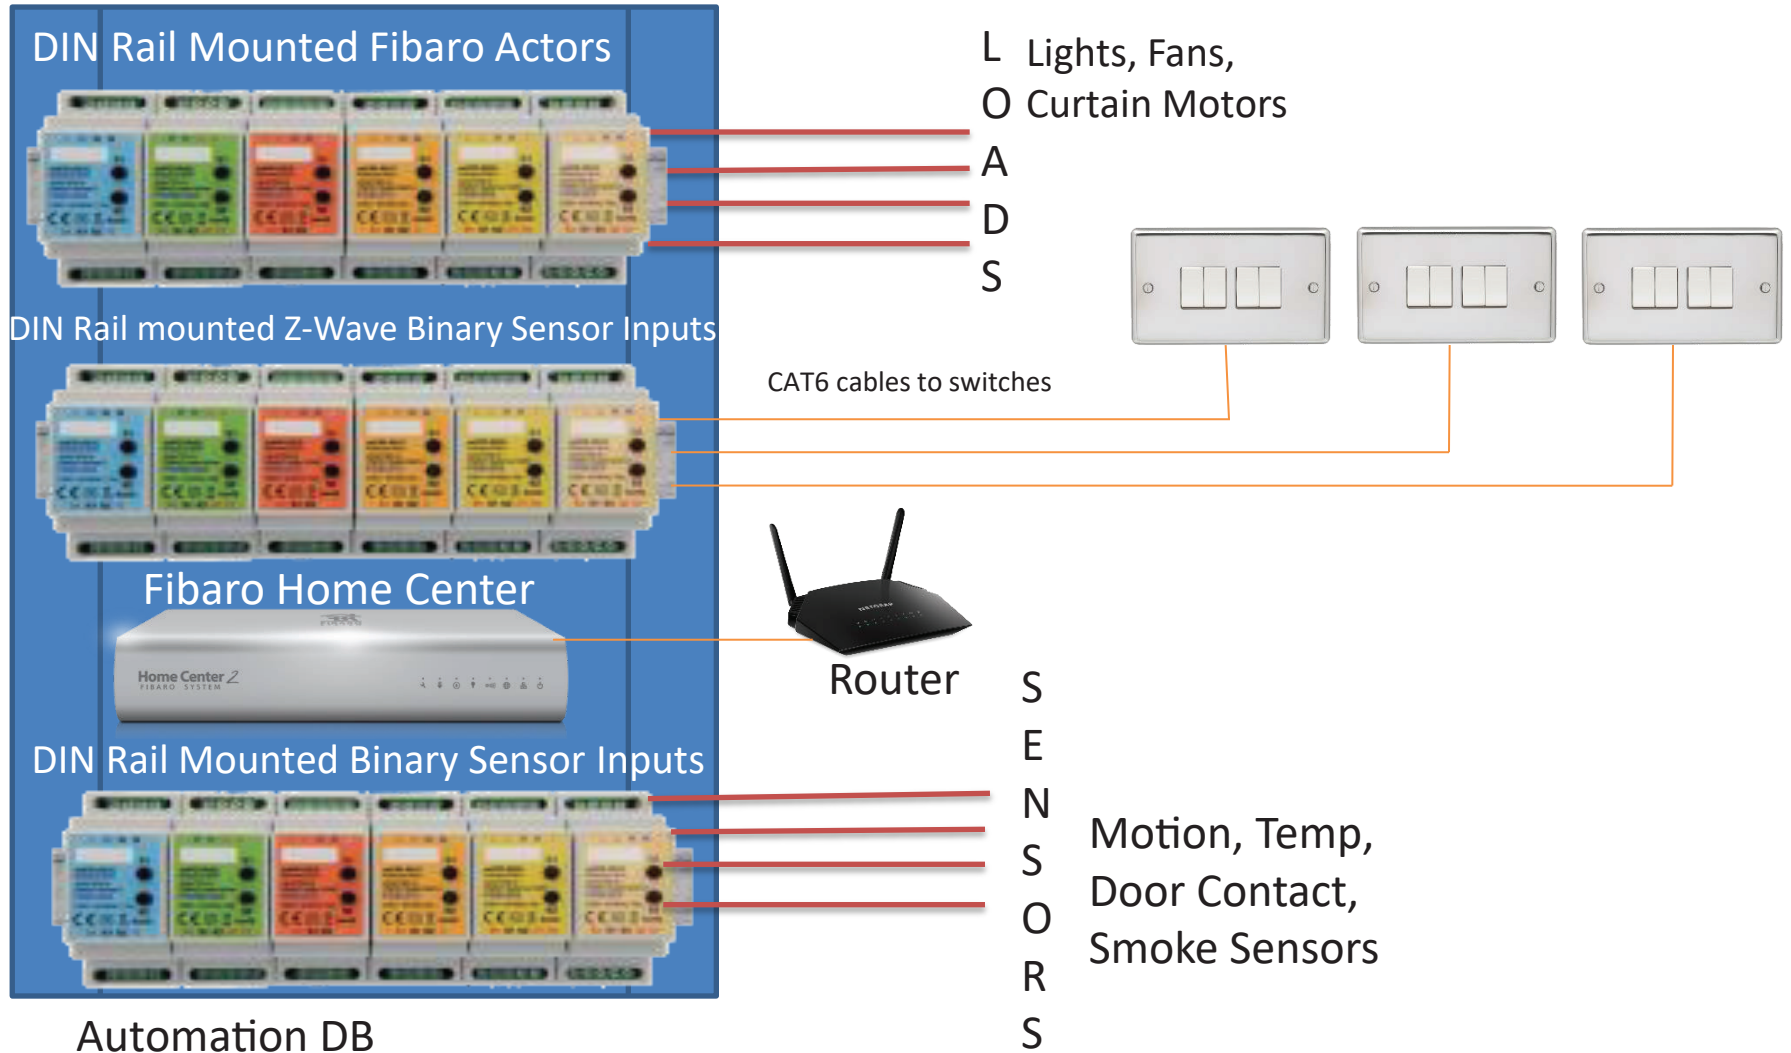

# Fibaro Smart Home Implementation – Wireless retrofit solution in a home with modular switches

# Fibaro Smart Home Implementation – Wireless retrofit solution in a home with dry contact touch switches

# Fibaro Smart Home Implementation – Wired Automation Setup for Dry Contact Modular Switches