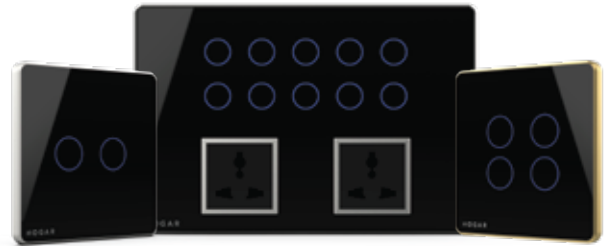

Smartest of all

Free Cloud
Connect

Small
Smart Brain

Plug
& Play

3G/4G
Support

OTA Auto
Firmware update

Elegant and subtle – Smart Hub Pro knows exactly how to manage your home

TOUCH PANELS