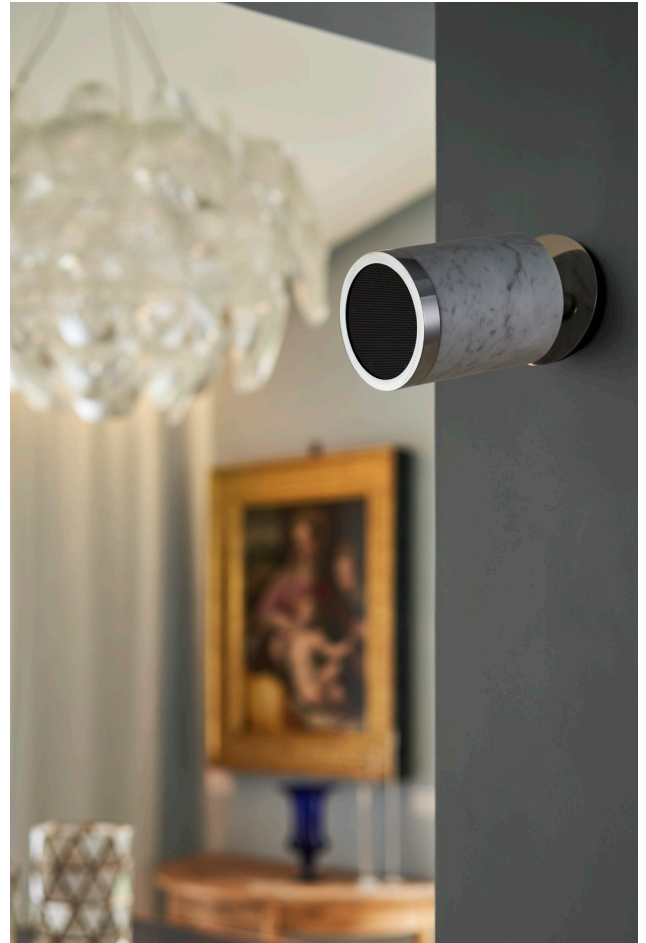

Handmade in Italy

AS offers endless design possibilities through a wide selection of materials and finishes, providing a truly bespoke solution for the most diverse audio requirements and environments. Materiality in AS Speakers extends far beyond physical matter, broadly encompassing the emotional field to a tactile experience of sound and space, features rarely associated with speaker design. From nightclubs, to hotels, to premium residences around the world, AS speakers are chosen for their reliability, consistency and most of all for their outstanding sound quality.