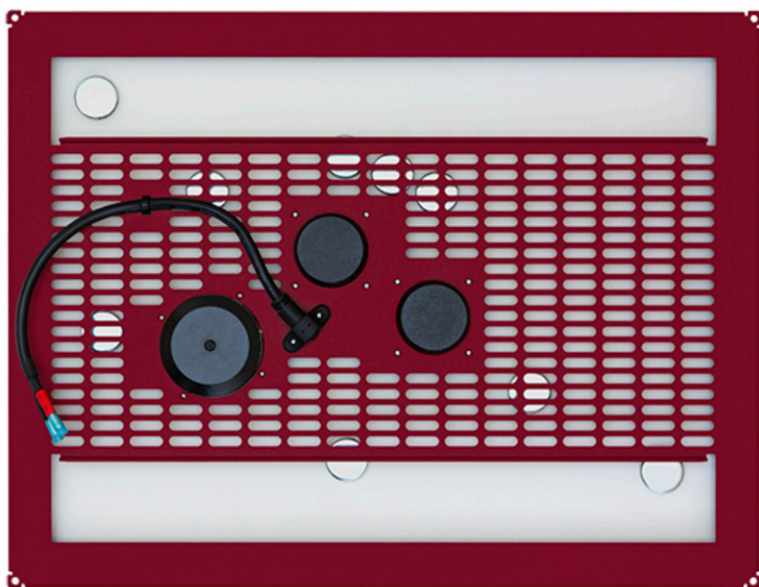

Amina Sound

Audio for Smart Spaces

With cavity walls and ceilings being a staple of the construction industry globally, Edge Series loudspeakers provide a high performance solution in a lightweight and easy to install package where cavity walls and ceilings have been used.

DESEO

Deseo is a design thermostat and room controller to intuitively control your home climate, lighting and even music at the lightest touch. In standby, Deseo shows the current temperature and time. Touch the upper and lower surface to raise or lower your temperature set point. Touch left and right to change fan speed and mode. With multitouch, you can quickly turn the lights on and off, using a welcome and goodbye scene.