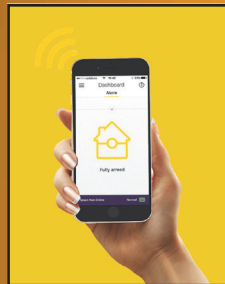

The world's favourite lock

YDM 7116

Smart Door Lock

**MODERNIZE
YOUR
SECURITY
SYSTEMS**

Red Bronze

Fingerprint + Keypad + Mechanical Key + App **Yale Link**

RFID Card Access

Yale Security Alerts on Mobile App

Multiple Operational Features in One App

Lock/Unlock and more with Yale Link App

Item Codes:

YDM 7116 RB
YDM 7116 CG

YDM 7116 Smart Door Lock

- 4-in-One access
- Lock connectivity to phone and HA system
- Safe button on the handle
- Internal forced lock
- Bluetooth (BLE) inside the box