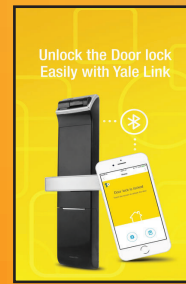

The world's favourite lock

YDM 7116

Smart Door Lock

**MODERNIZE
YOUR
SECURITY
SYSTEMS**

Red Bronze

Fingerprint + Keypad + Mechanical Key + App **Yale Link**

RFID Card Access

Yale Security Alerts on Mobile App

Multiple Operational Features in One App

Lock/Unlock and more with Yale Link App

Item Codes:

YDM 7116 RB
YDM 7116 CG

YDM 7116 Smart Door Lock

- 4-in-One access
- Lock connectivity to phone and HA system
- Safe button on the handle
- Internal forced lock
- Bluetooth (BLE) inside the box

Fingerprint

Smart Touchpad

Safe Handle

Finish Codes:

Red Bronze - RB
Champagne Gold - CG

Available in two finishes: Champagne Gold and Red Bronze

An ASSA ABLOY Group brand

ASSA ABLOY