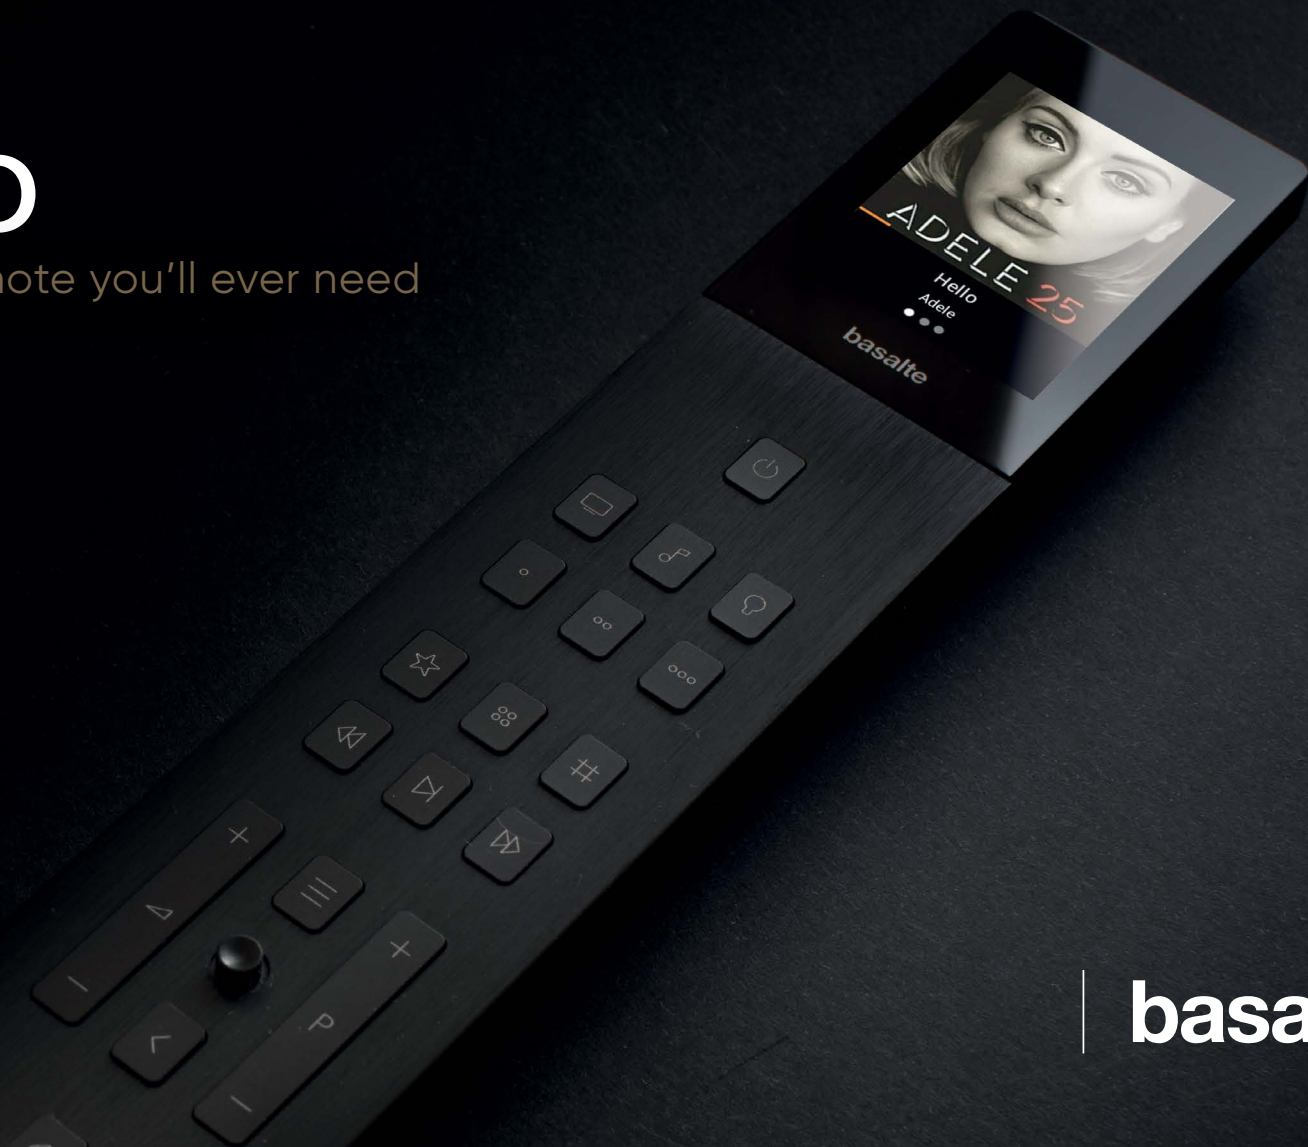

# miro

the only remote you'll ever need

| **basalte**

# | Always there for you

**Miro is our design remote for Basalte Home.** Easily turn on the tv, fill the room with music or dim the lights. Simply set the scene. With Miro, your Basalte Home is at your fingertips.

Miro is the perfect addition to our collection of premium keypads, touch panels and other controls. This luxurious remote comes in a timeless brushed black and is precision machined from a single piece of aluminium. Its refined looks match perfectly with any interior!

Steve Jobs

Super responsive, interactive 2" black touch display that instantly lights up to guide you right where you need to be!

The laser engraved aluminium buttons are placed with meticulous attention to user patterns, so the commands you are most likely to use are close to your fingertips.