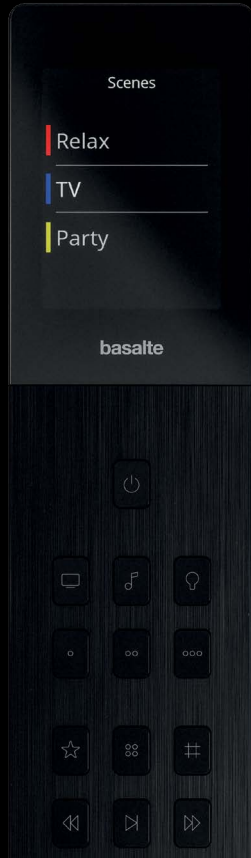

Universal, intuitive and elegant.
It's the only remote you'll ever need!