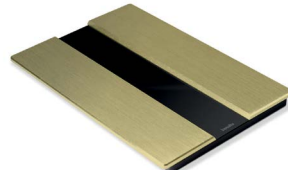

brushed brass
0730-02-08

Basalte Beam network

Miro communicates with the Basalte Core server using the Basalte Beam network: our low power wireless mesh network. Thanks to the integration with the Core server, you can use Miro to control all devices in your Basalte Home.

Use Beam.link (0730-04) and/or Beam.node (0730-01) to create the wireless Basalte Beam mesh network and to extend your range if necessary. Miro base also functions as a Beam.node to extend your range.