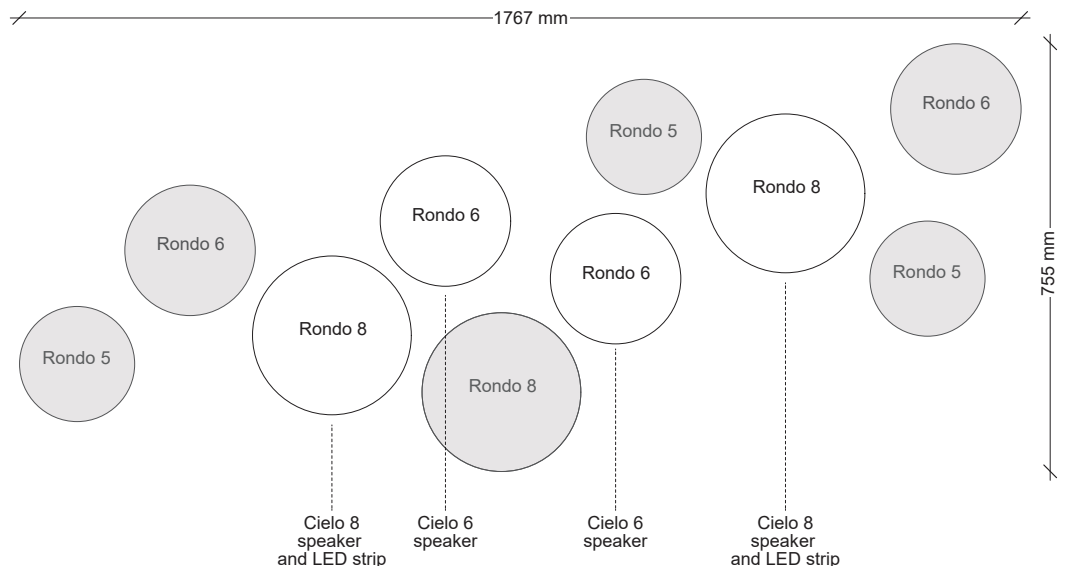

Rondo package - medium

0591-16-xx

The Rondo package medium features eight Rondos. This collection includes 2x Rondo 5, 3x Rondo 6 and 3x Rondo 8, showcasing a mix of satin white, brushed brass and polished aluminium finish rings, along with an integrated LED strip. Six of the Rondos are paired with a Rondo dummy adapter and two with a Cielo speaker.

Rondo package - large

0591-18-xx

The Rondo package large features 10 Rondos. This collection includes 3x Rondo 5, 4x Rondo 6 and 3x Rondo 8, showcasing a mix of satin white, brushed brass and polished aluminium finish rings, along with two integrated LED strips. Six of the Rondos are paired with a Rondo dummy adapter and four with a Cielo speaker.

ARTE wall paper
Lush Corduroy 29514

LEVI Clear Grey A80
or NCS S 6020-B

Rondo package - small - blue tones (0591-15-01)

Rondo package - medium - blue tones (0591-16-01)

Rondo package - large - blue tones (0591-18-01)