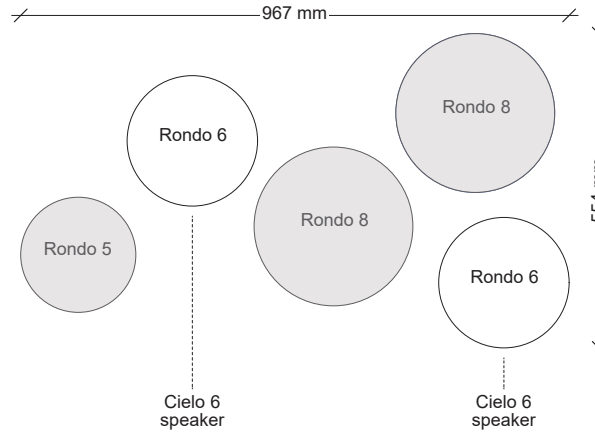

Product dimensions

Rondo ring

Rondo 5 (0591-05-xx)

Rondo 6 (0591-06-xx)

Rondo 8 (0591-08-xx)

Rondo 8 LED strip (0591-08-L1)

Rondo packages

Rondo package - small

0591-15-xx

The Rondo package small features five Rondos. This collection includes 1x Rondo 5, 2x Rondo 6 and 2x Rondo 8, showcasing a mix of satin white and brushed brass finish rings. Three of the Rondos are paired with a Rondo dummy adapter and two with a Cielo speaker.