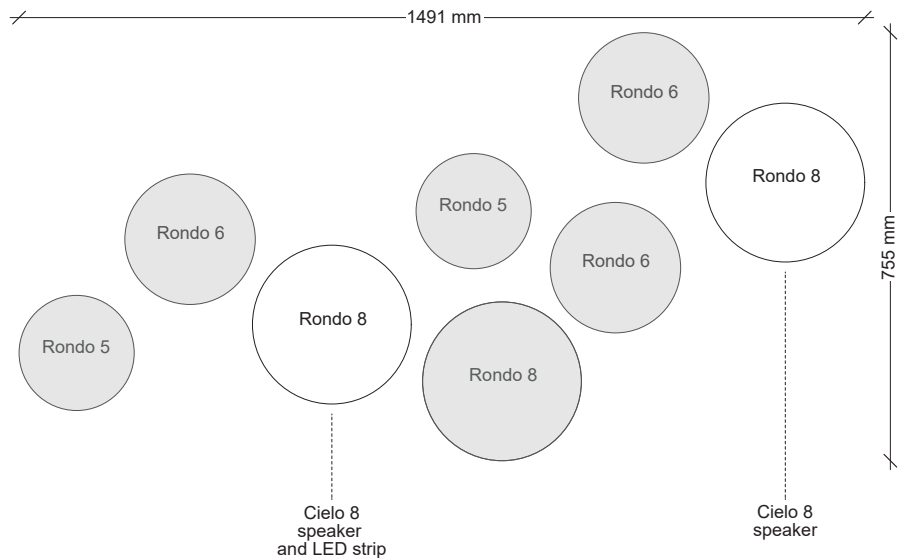

Rondo package - medium

0591-16-xx

The Rondo package medium features eight Rondos. This collection includes 2x Rondo 5, 3x Rondo 6 and 3x Rondo 8, showcasing a mix of satin white, brushed brass and polished aluminium finish rings, along with an integrated LED strip. Six of the Rondos are paired with a Rondo dummy adapter and two with a Cielo speaker.