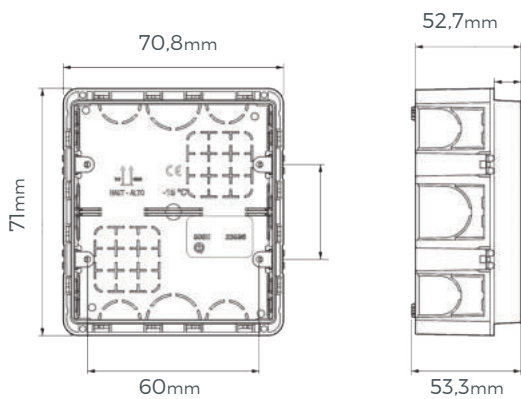

# HOLLOW WALL BOXES DIMENSIONS

2 Gang Wall Box

3 Gang Wall Box

1 Gang Wall Box

4 Gang Wall Box

5 Gang Wall Box

## DIMENSIONS

EU 2M Standart Box

EU 2M Hallow Wall Box