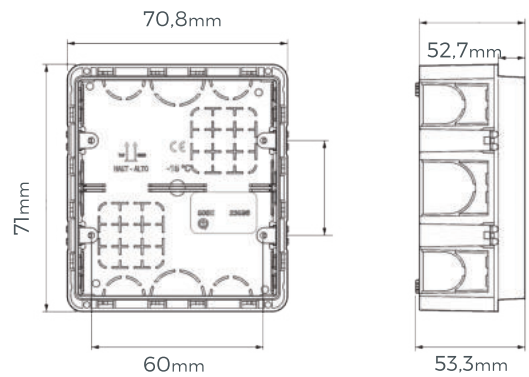

EU 2M Standart Box

Athene can be wall mounted with special plate for concrete walls and hollow walls. Square plug-in crates are used for concrete walls, while single-to-five case alternatives are used for hollow walls.