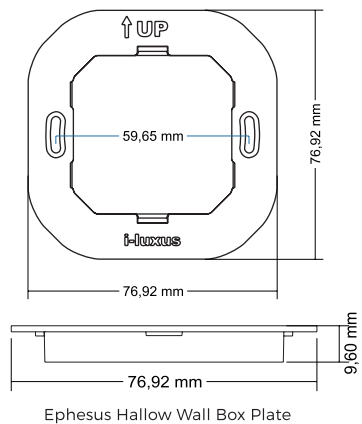

# HOLLOW WALL BOXES DIMENSIONS

2 Gang Wall Box

3 Gang Wall Box

1 Gang Wall Box

4 Gang Wall Box

5 Gang Wall Box

## DIMENSIONS

EU 2M Standart Box

EU 2M Hallow Wall Box