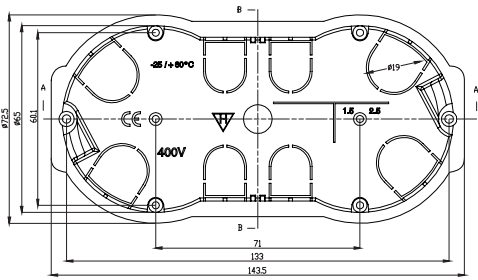

HOLLOW WALL BOXES DIMENSIONS

2 Gang Wall Box