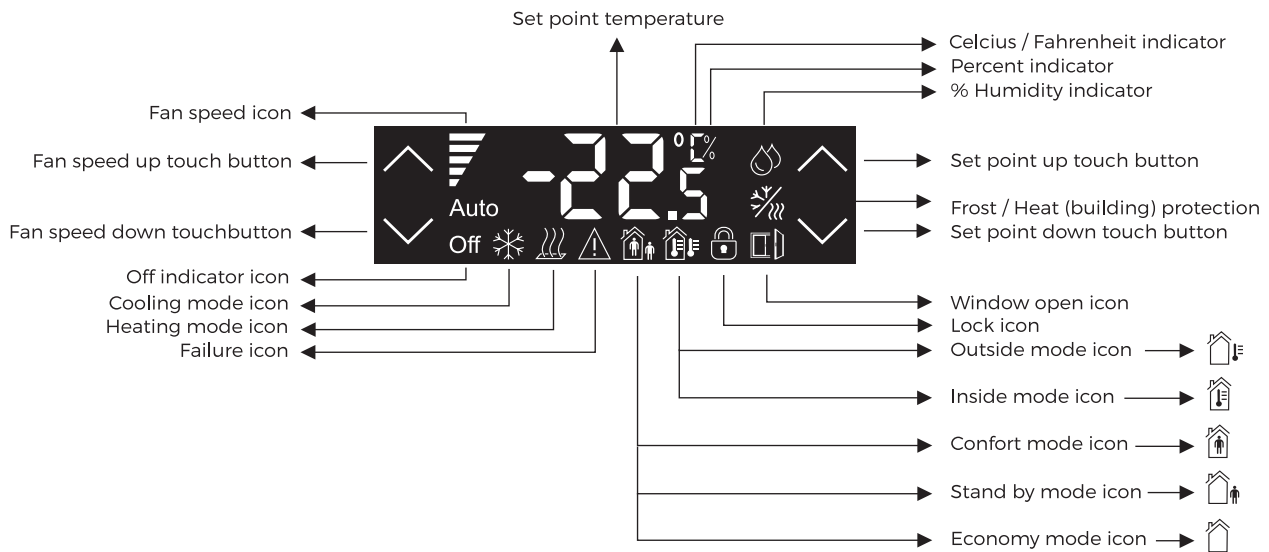

EPHESUS

ROOM CONTROLLER

LCD DESCRIPTION