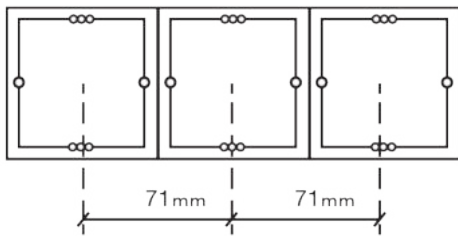

EU 2M Standart Box

Athene can be wall mounted with special plate for concrete walls and hollow walls. Square plug-in crates are used for concrete walls, while single-to-five case alternatives are used for hollow walls.