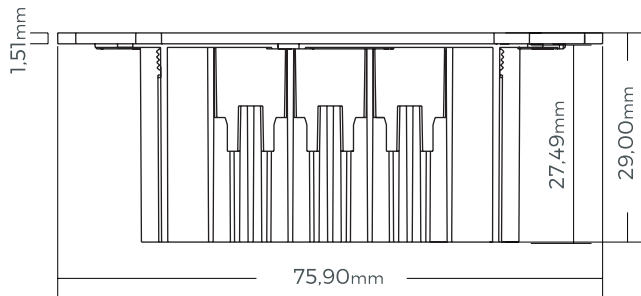

## Athene Mounting Plate

- 2 Frame 123,44 mm
- 3 Frame 193,94 mm
- 4 Frame 264,44 mm
- 5 Frame 334,94 mm

2-modules 502E boxes can be installed side by side without the need for accessories.