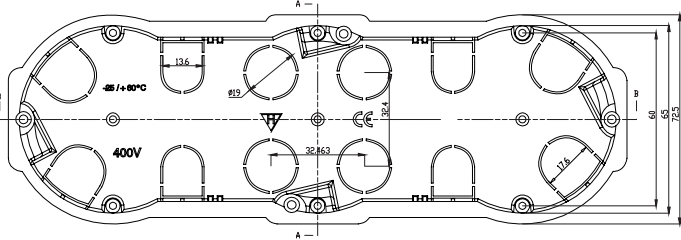

3 Gang Wall Box