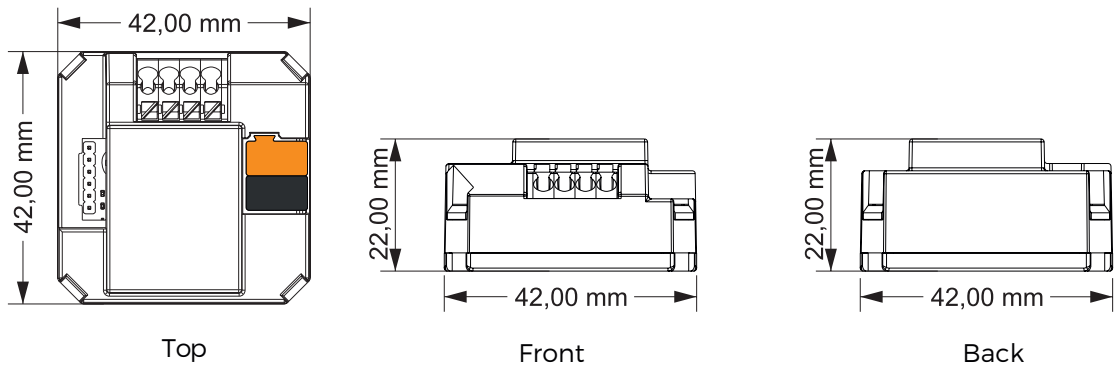

SCALE DRAWINGS

TECHNICAL DATA

Product Detail	KNX Flush Mounted Actuator With Two Digital Inputs and One Analog Input
Main Voltage	KNX Bus System, no auxiliary supply
Outputs	2 Relay Outputs (16A, 102A Inrush Current, 230VAC @50-60 Hz)
Digital Inputs	2 Binary Inputs
Analog Input	PT1000, DC 0-10V
Operating Elements	Programming LED and button
Dimension / Weight	L:42mm W:42mm H:22mm / 34g with cables
Certification / Standarts	KNX Certified / EN50491