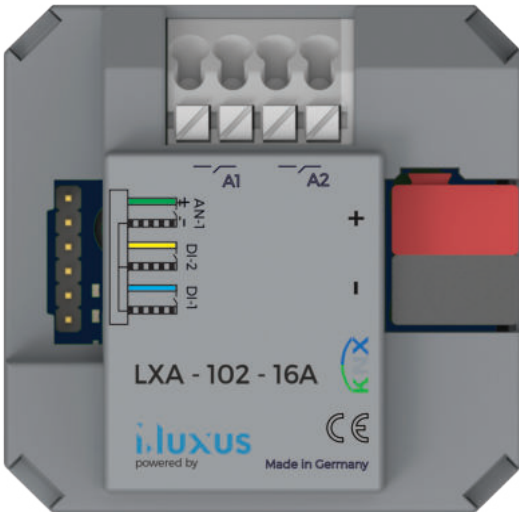

FLUSH MOUNTED ACTUATOR

GENERAL FEATURES

- 2 Relay Outputs (16A, 230VAC @50-60 Hz)
- 2 Digital (Dry Contact) Inputs
- 1 Analog Input
- Easy Installation to Flush Mounted Box
- Connection with colorful connection cables
- Lighting Function, Shutter&Blind Function
- Heating Function, Logic Function, Timing Function
- Data Type Converter Function
- Scene Function