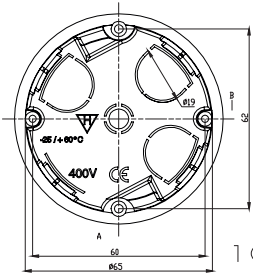

1 Gang Wall Box