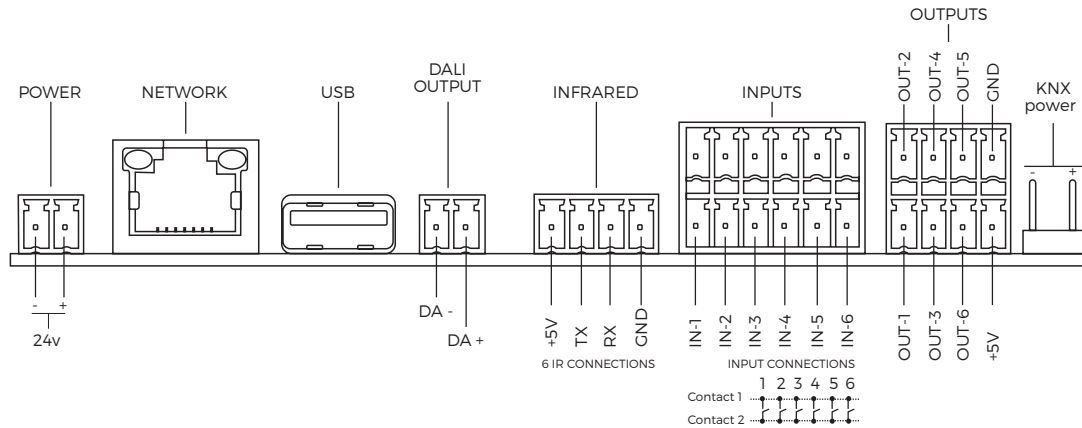

CONNECTION DIAGRAM

TECHNICAL DATA

Product Detail	KNX Touch Screen - 24 V
Processor / Memory	Quad-core Cortex™ -A53 / 8GB e.MMC
Resolution	IPS-TFT - 1024X600 for 7" (LXP-370-000) / 1280X800 for 10.1" (LXP-310-000)
Mounting Position	7" Vertical / 10" Horizontal
KNX Connection	KNX Bus connection terminal
Connections	USB / Wi-Fi / RJ-45 Ethernet / DALI / IR Output (Optional)
Inputs	6 Dry Contact, Voltage 3,3V Pulsed, Current 1 mA
Outputs	3 or 6 Outputs (Optional), Switching Capacity (resistive load) - 5A 277 VAC
Dimensions	7 inch - L:134 W:208 H:30 mm / 10.1 inch - L:261 W:198 H:30 mm
Certification	CE Certified