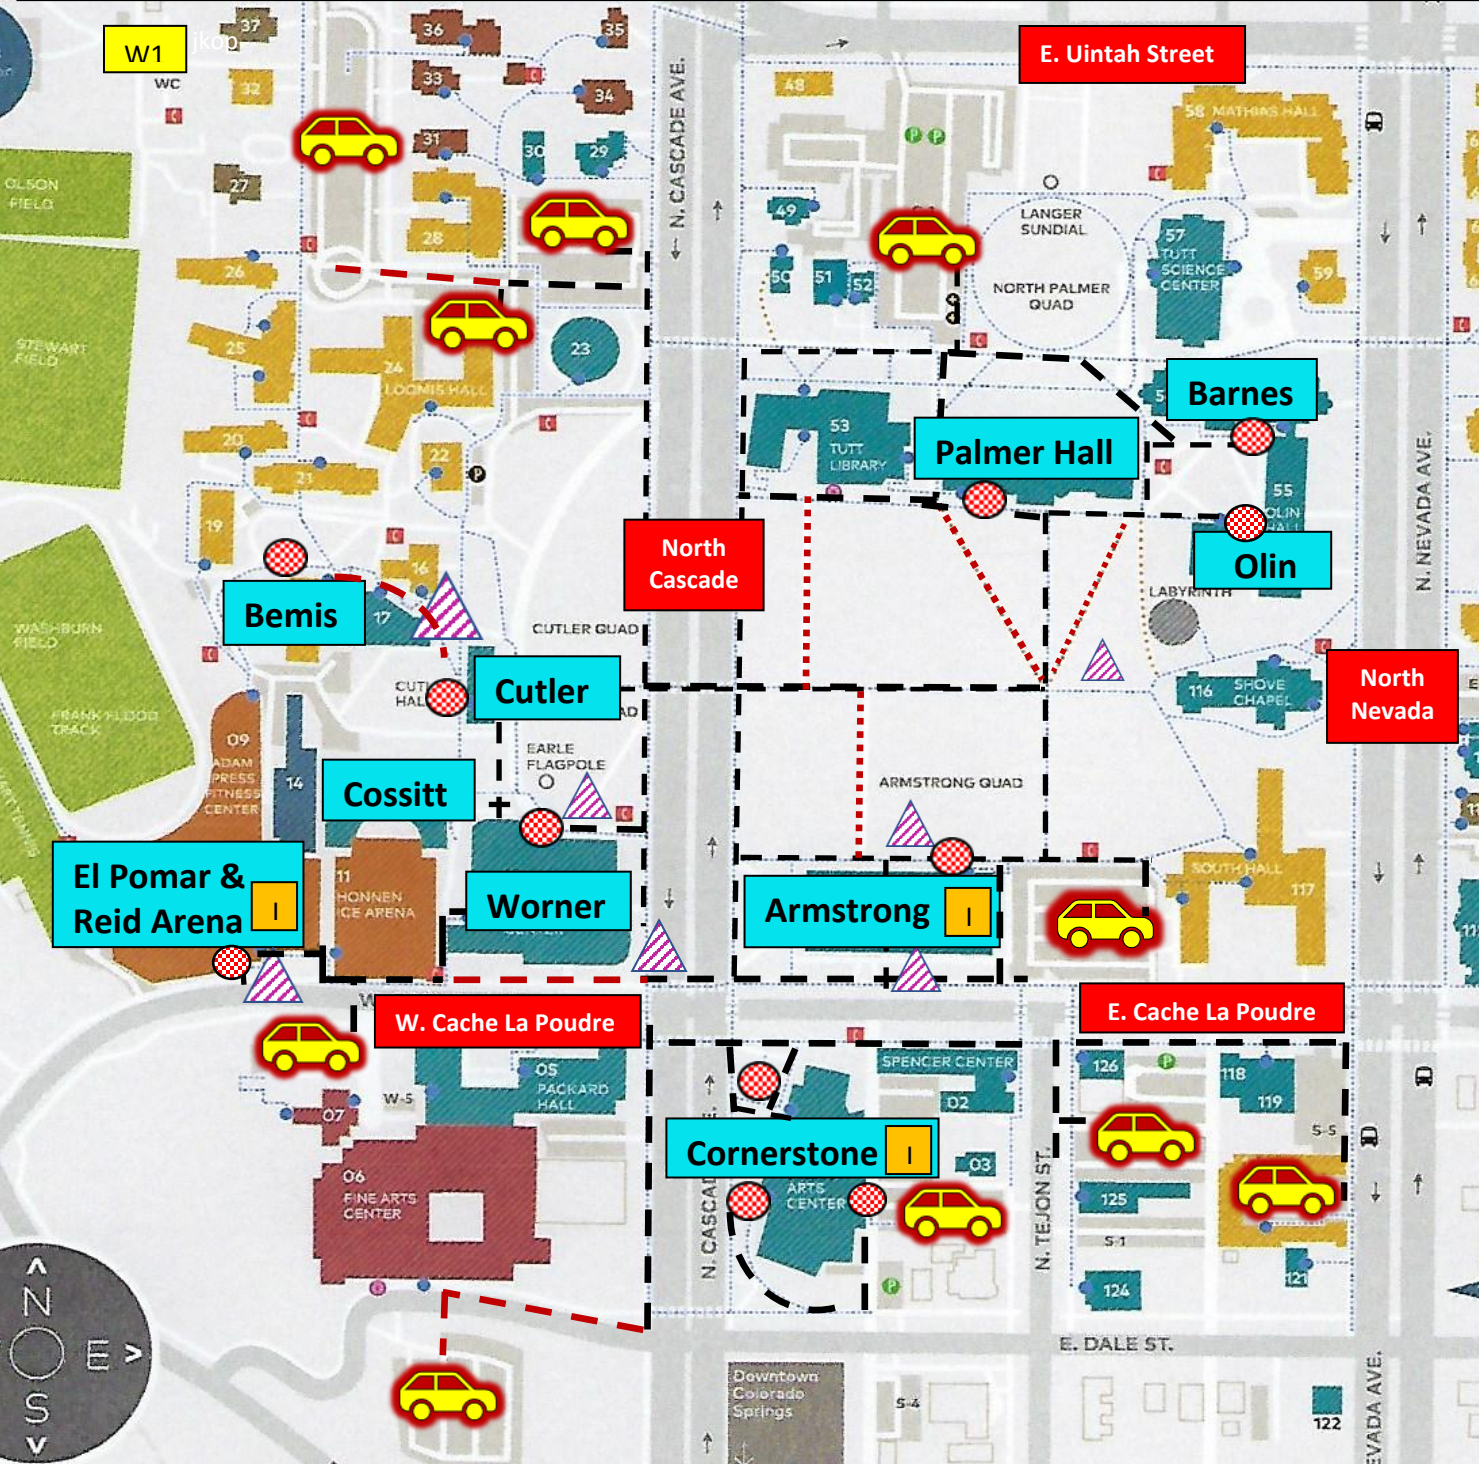

ECOC 2019 Summit Locations & Directions

Special Notes

- *Parking  on campus is by permit. However, it will not be enforced on ECOC Summit day.
- *To reach elevator in Barnes, follow Sign down hall to left.
- *Cossitt Gym is down steps immediately ahead inside entrance. To reach elevator in Cossitt, follow signs down hall ahead, then to right.
- *In Palmer & Cornerstone, to reach the 2nd floor, push #3 in elevator.
- *Sidewalks/  Accessible Routes
- *Steep walkway 
- *Campus Guides indicated by 
- *Entrance to Olin 1 - Make hard right Around corner. 
- *Accessible building Entrances. 
- *Information Desks indicated by: 
- *Note: all parking lots have accessible parking, except the westernmost Lot. 
- *Colorado College is a smoke/tobacco-free campus.