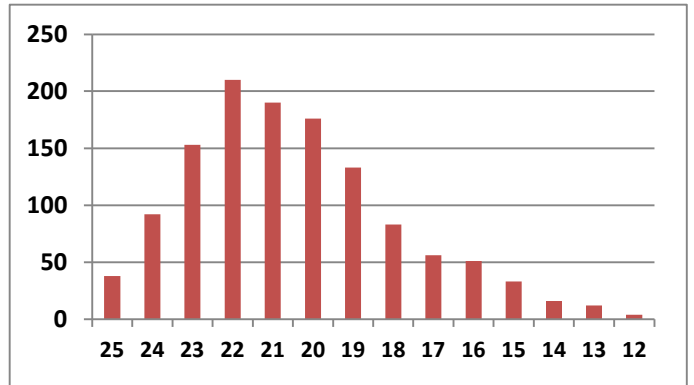

B Top 10

<u>Name</u>	<u>Club</u>	<u>Rds</u>	<u>AVE</u>	<u>Rank</u>
Mark Duffy	Sto1	23	23.83	1
Sal Yerardi	Wob	16	23.31	2
Chris Niedzinski	May	17	22.65	3
Rich Moran	Sto1	19	22.63	4
Alan Humbert	May	23	22.61	5
Kevin Carne	Wob	26	22.38	6
Rob LaFerriere	Sto2	26	22.31	7
Luke Moran	Sto1	10	22.30	8
Chad Neidigh	Tew	30	22.30	8
Paul Bouley	Sto1	17	22.18	10

2024 GLTL

WEEK 15 v2

AA Score Distribution

Average: 23.52

C Score Distribution

Average: 19.34

A Score Distribution

Average: 22.10

D Score Distribution

Average: 18.18

B Score Distribution

Average: 21.26