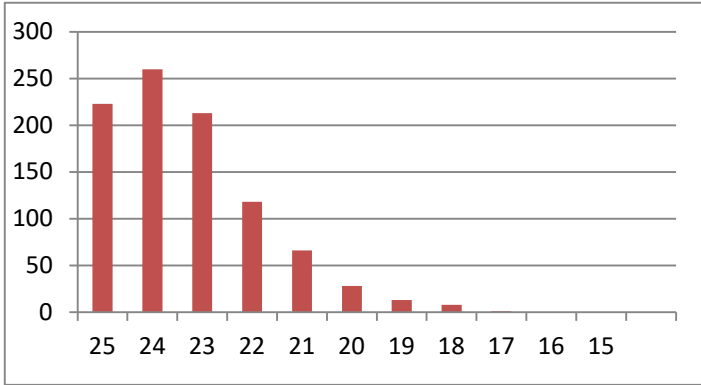

2024 GLTL

WEEK 15 v2

AA Score Distribution