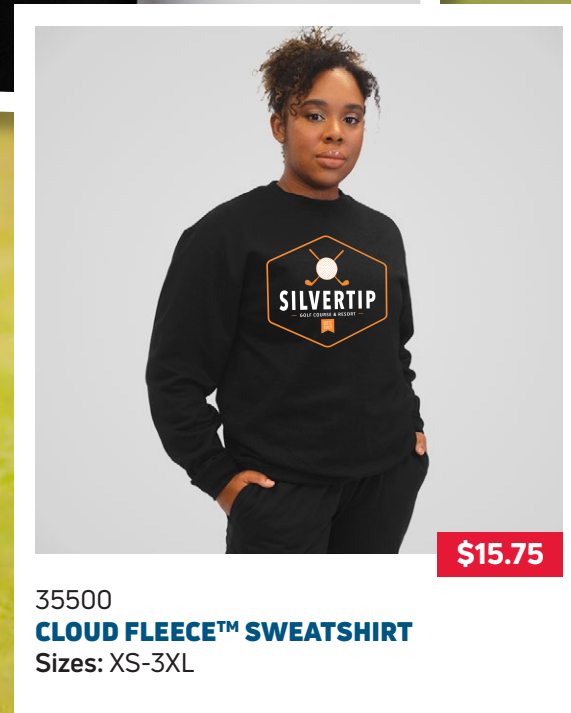

CUSTOM NECK LABEL WITH YOUR LOGO!

\$10.50

6210
UNISEX PREMIUM CVC CREW
 Sizes: XS-2XL (Select Colours: 3XL - 4XL)

\$10.00

3600
UNISEX PREMIUM COTTON TEE
 Sizes: XS - 2XL (Select Colours: 3XL - 4XL)

\$9.50

3312
YOUTH PREMIUM CVC CREW
 Sizes: XS (4/5) - XL (14/16)

SETUP CHARGES NOT INCLUDED

- Custom Neck Label: NEW \$30; REPEAT \$12
 - Screen Print: NEW \$30/colour; REPEAT \$12/colour

SIZE UPCHARGE

2XL +\$2; 3XL +\$4; 4XL +\$7

35000
CLOUD FLEECE™ HOODIE
 Sizes: XS-3XL

35500
CLOUD FLEECE™ SWEATSHIRT
 Sizes: XS-3XL

PROGRAM NOTES

Min 24 pieces. Garments with the same print can be combined to meet minimum.
 Price includes a screen print with up to 2-colours (add 0.40 each for additional ink colour).
 Ink colour change (12pc minimum) is \$10/colour.