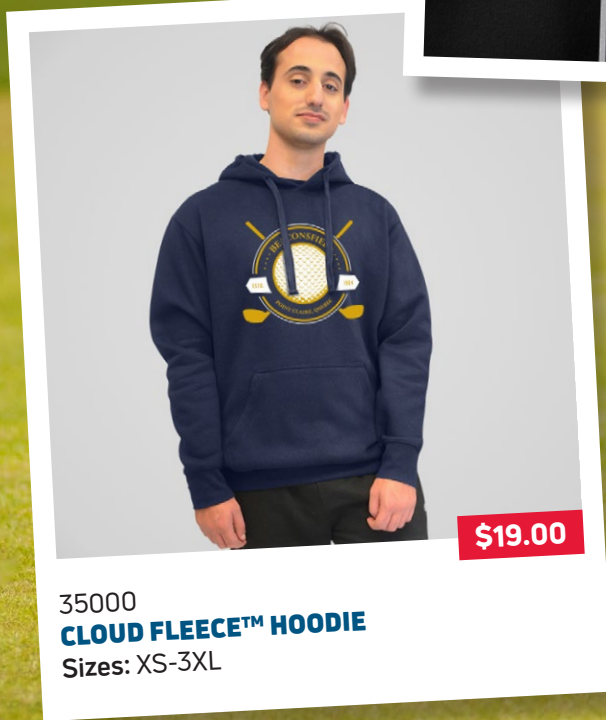

CUSTOM NECK LABEL WITH YOUR LOGO!

\$10.50

6210
UNISEX PREMIUM CVC CREW
 Sizes: XS-2XL (Select Colours: 3XL - 4XL)

\$10.00

3600
UNISEX PREMIUM COTTON TEE
 Sizes: XS - 2XL (Select Colours: 3XL - 4XL)

\$9.50

3312
YOUTH PREMIUM CVC CREW
 Sizes: XS (4/5) - XL (14/16)

PROGRAM NOTES

Min 24 pieces. Garments with the same print can be combined to meet minimum.
 Price includes a screen print with up to 2-colours (add 0.40 each for additional ink colour).
 Ink colour change (12pc minimum) is \$10/colour.

SETUP CHARGES NOT INCLUDED

- Custom Neck Label: NEW \$30; REPEAT \$12
 - Screen Print: NEW \$30/colour; REPEAT \$12/colour

SIZE UPCHARGE

2XL +\$2; 3XL +\$4; 4XL +\$7

35000
CLOUD FLEECE™ HOODIE
 Sizes: XS-3XL