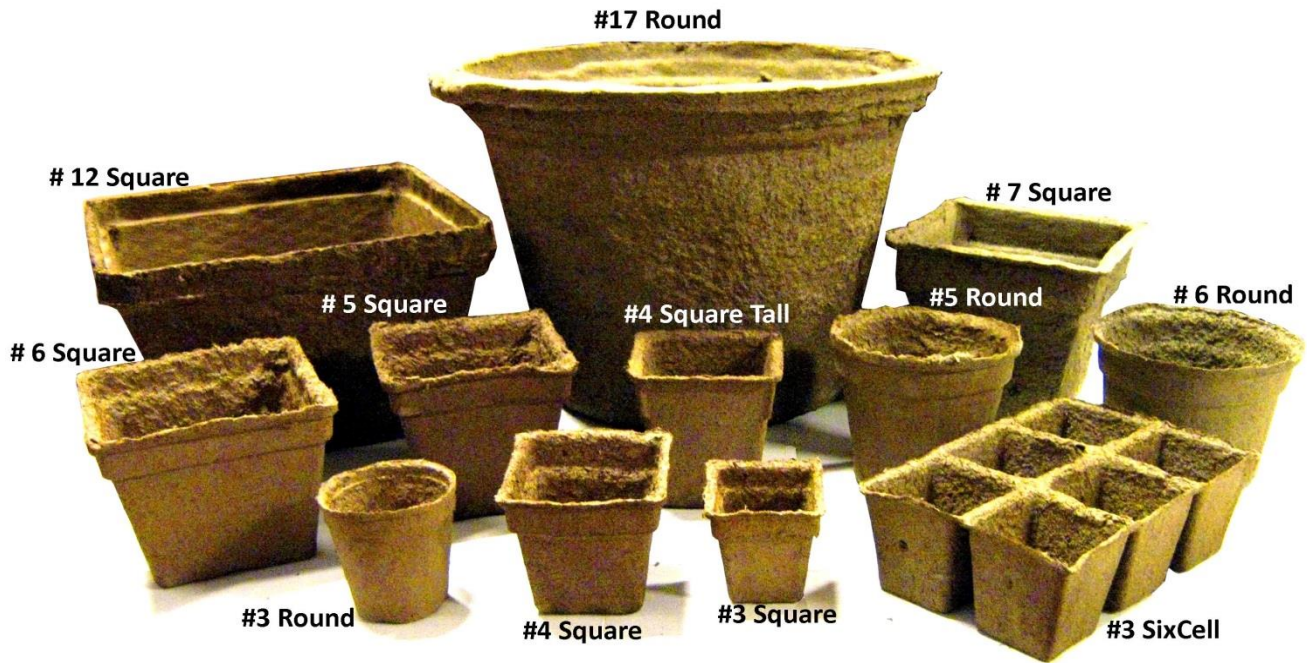

Trays that fit our pots

Pot Style	Tray	Fits # Pots/Tray
#3 Square	Any 1020 Tray	18*
#3 Round	Any 1020 Tray	18*
	ModiForm/EuroDan 3670	24
#3 SixCell	Any 1020 Tray	3
#4 Square	Dillen CTS 415	15
#4 Square Tall	Dillen CTS 1545	15
	ITMLTRK1045	10
#5 Square	Dillen CTS 68	8
#5 Round	Dillen VTA 558	8
#6 Round	Dillen CTA 66	6