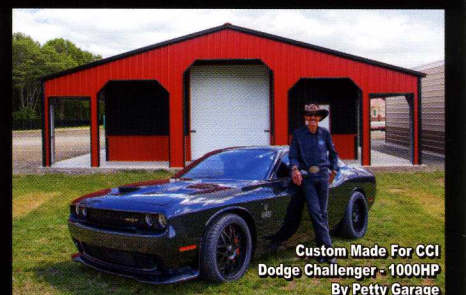

EVERGREEN

QUAKER GRAY

VINT. BURGUNDY

PLEASE NOTE THAT COLORS MAY VARY DUE TO THE PRINTING PROCESS

Custom Made For CCI  
Mustang - 850HP  
By Petty Garage

Custom Made For CCI  
Dodge Challenger - 1000HP  
By Petty Garage