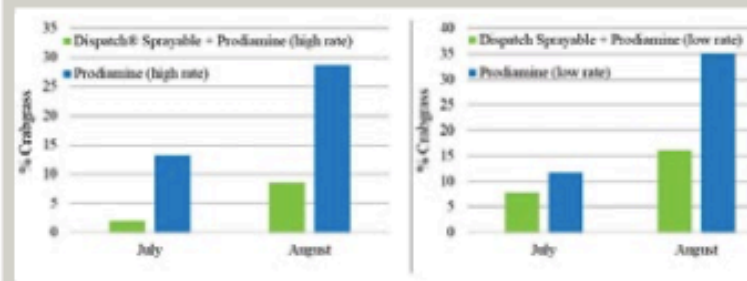

## Increase Infiltration / Decrease Runoff

Studies at California State Polytechnic University, Pomona, show that Dispatch significantly increases infiltration rates and reduces runoff.

### Sustained Infiltration

Infiltration was sustained over twice as long in the Dispatch treated plots.

### Reduced Runoff

Total irrigation runoff was notably reduced in a loamy sand on an 8% slope.

## Dispatch ensures infiltration and distribution

Dispatch ensures infiltration and distribution of inputs uniformly across the soil for better performance and efficiency. Research studies conducted over two consecutive years show that Dispatch Sprayable tank-mixed with some pre-emergent herbicides provides better crabgrass control than herbicides alone.