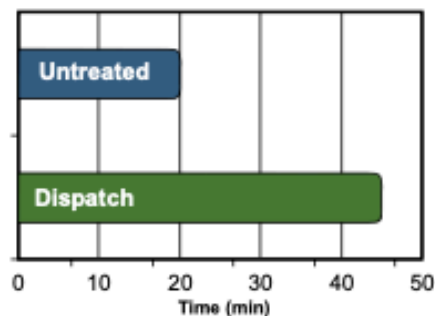

## Dispatch benefits include:

- Increases water penetration and irrigation efficiency
- Significantly reduces runoff
- Improved delivery of soil applied chemicals

## Increase Infiltration / Decrease Runoff

Studies at California State Polytechnic University, Pomona, show that Dispatch significantly increases infiltration rates and reduces runoff.

### Sustained Infiltration

Infiltration was sustained over twice as long in the Dispatch treated plots.

## Dispatch ensures infiltration and distribution

Dispatch ensures infiltration and distribution of inputs uniformly across the soil for better performance and efficiency. Research studies conducted over two consecutive years show that Dispatch Sprayable tank-mixed with some pre-emergent herbicides provides better crabgrass control than herbicides alone.