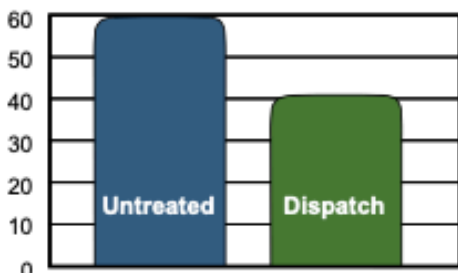

## Increase Infiltration / Decrease Runoff

Studies at California State Polytechnic University, Pomona, show that Dispatch significantly increases infiltration rates and reduces runoff.

### Sustained Infiltration

Infiltration was sustained over twice as long in the Dispatch treated plots.

### Reduced Runoff

Total irrigation runoff was notably reduced in a loamy sand on an 8% slope.

## Dispatch ensures infiltration and distribution

Dispatch ensures infiltration and distribution of inputs uniformly across the soil for better performance and efficiency. Research studies conducted over two consecutive years show that Dispatch Sprayable tank-mixed with some pre-emergent herbicides provides better crabgrass control than herbicides alone.