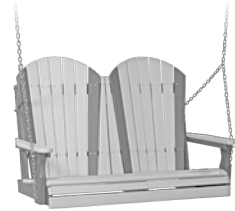

4' Adirondack Swing
53"W x 27"D x 32.5"H
48"SW x 18"SD