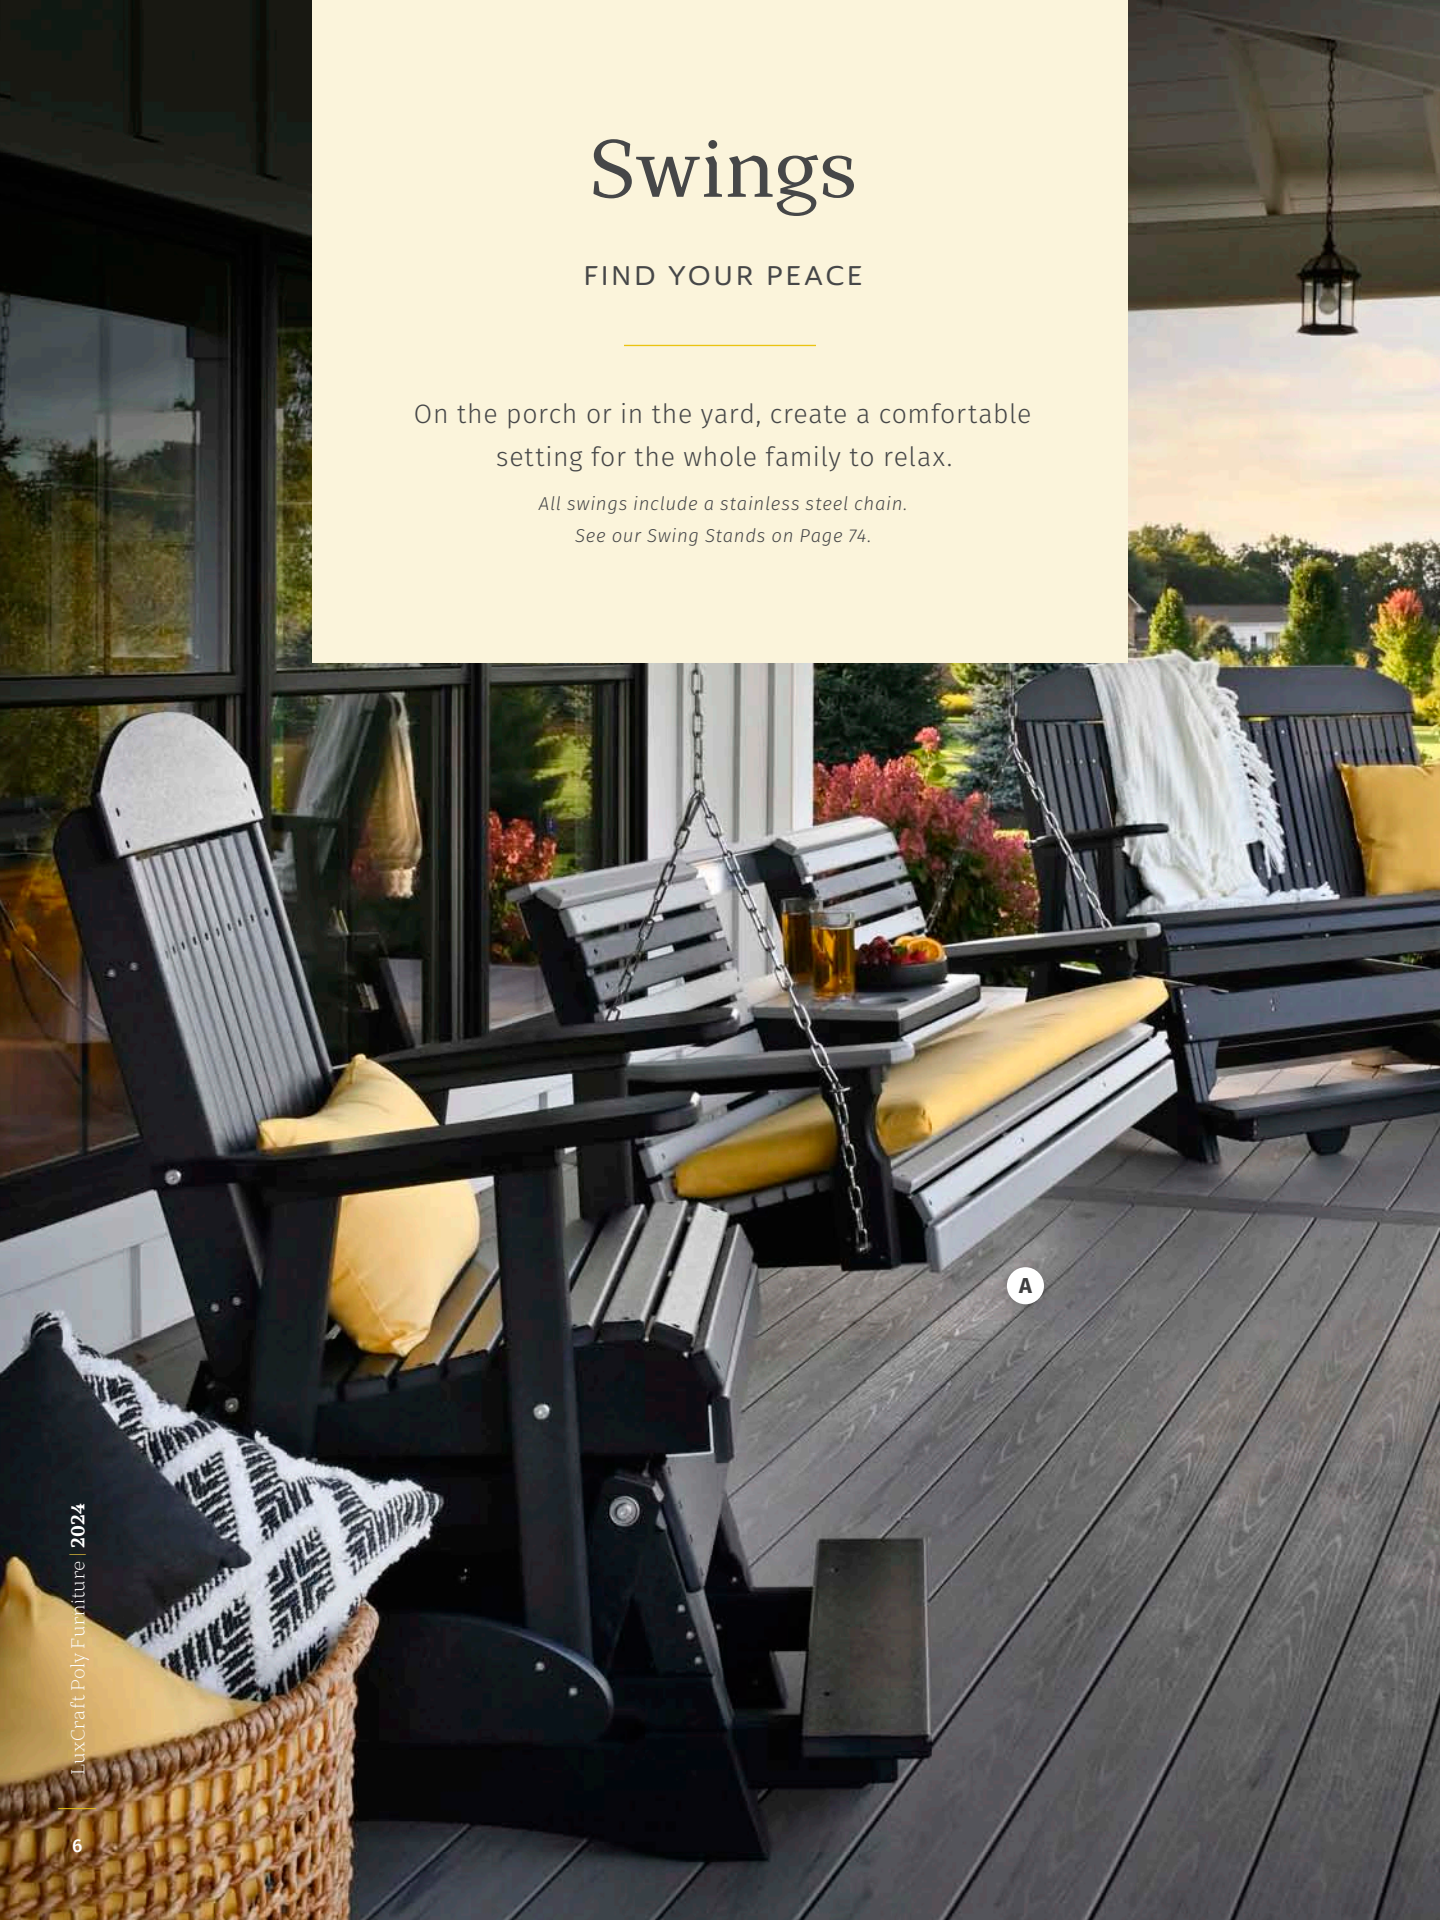

Swings

FIND YOUR PEACE

On the porch or in the yard, create a comfortable setting for the whole family to relax.

*All swings include a stainless steel chain.
See our Swing Stands on Page 74.*

A