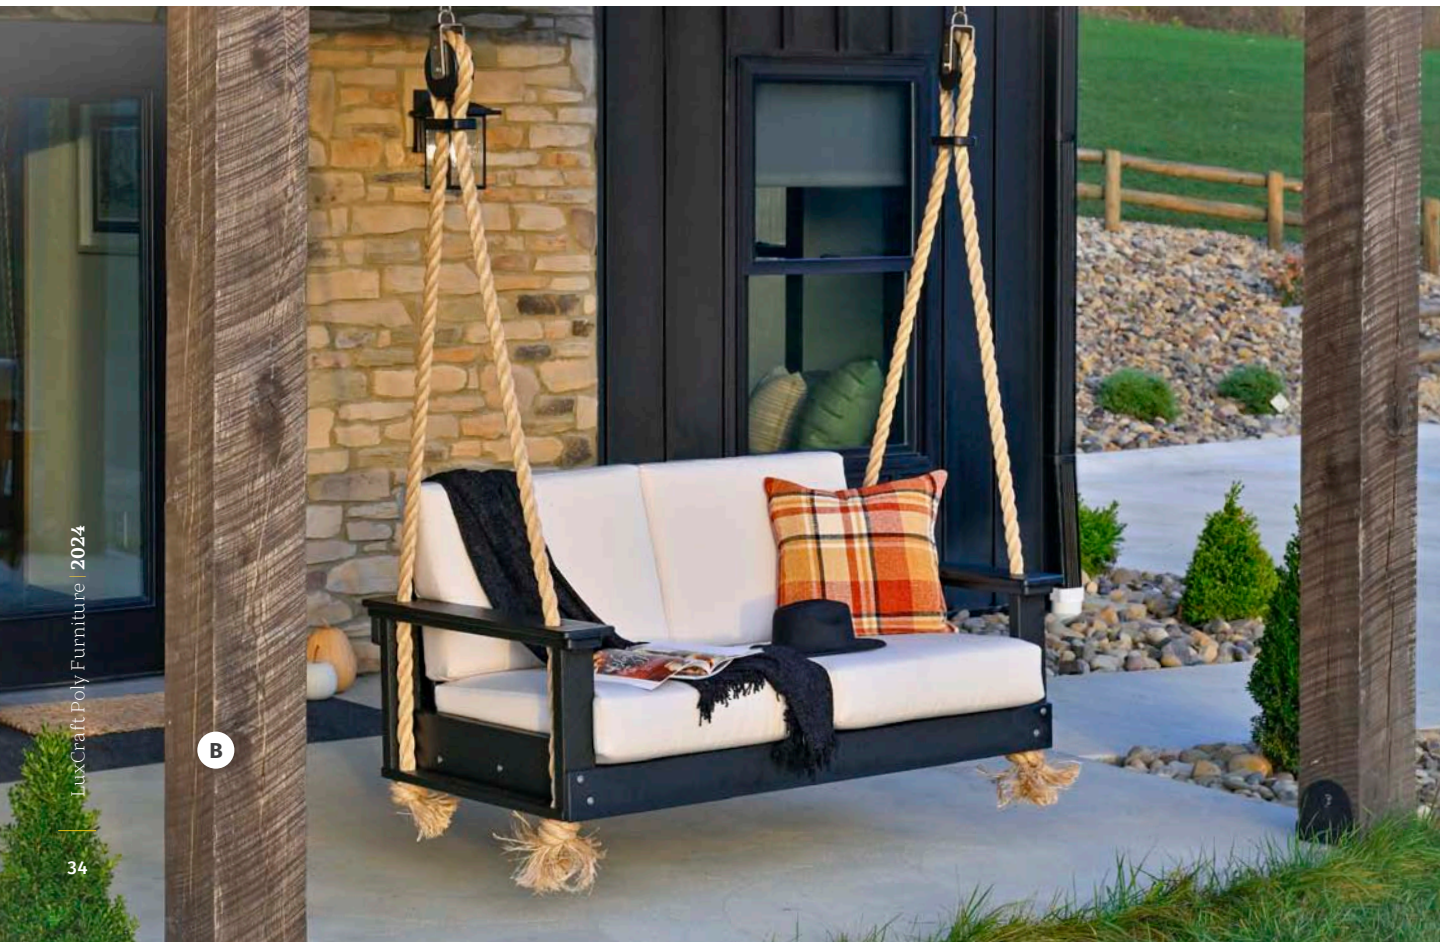

B

- **A. Lanai Deep Seating Sofa/Loveseat/Corner Unit**
  in Birch with Cast Breeze Cushions
- **B. Lanai Deep Seating Loveseat Swing**
  in Black with Canvas Cushions
- **C. Lanai Deep Seating Ottoman**
  in Black with Spectrum Carbon Cushions

More Color Options & Dimensions on Page 82