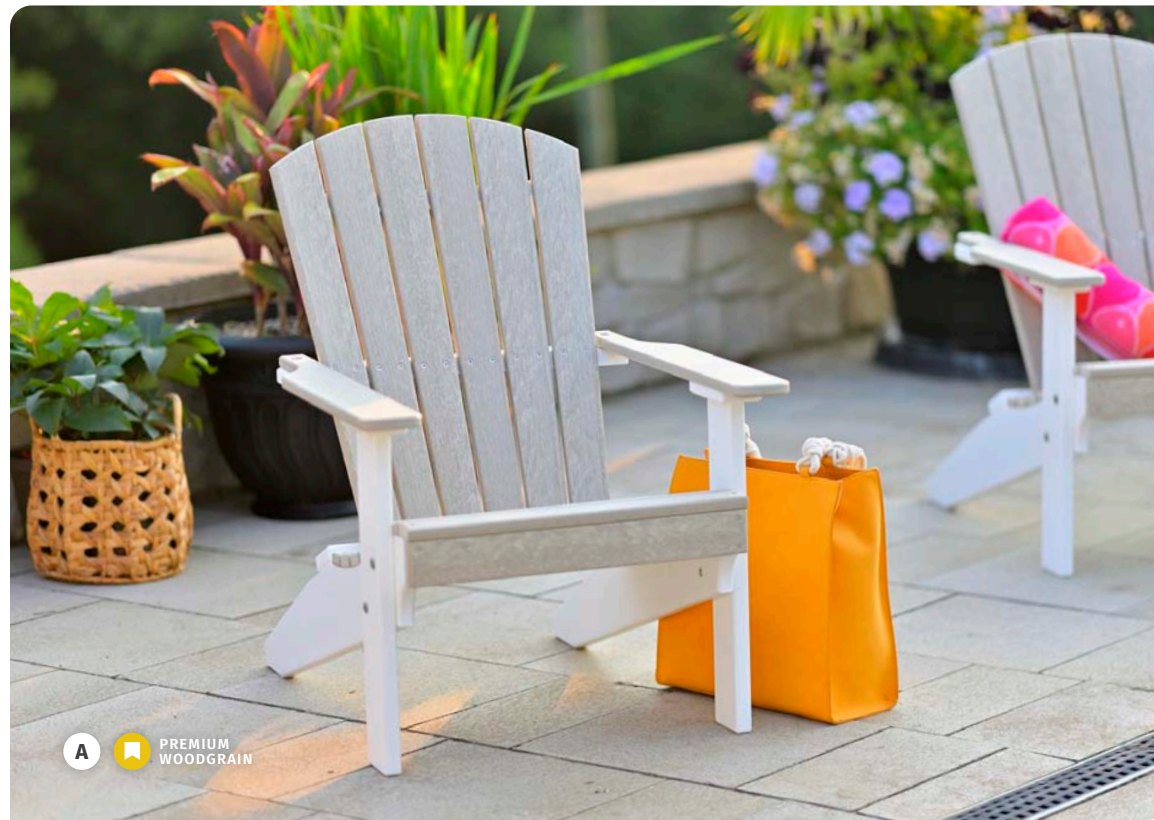

Adirondacks

CELEBRATE ICONIC DESIGN

From the gold standard Deluxe Adirondack Chair to the transportable Folding Adirondack Chair, LuxCraft builds these comfortable classics to fit your life.

A PREMIUM WOODGRAIN

- **A. Lakeside Adirondack Chair** in Birch & White
- **B. Urban Adirondack Chair** in Antique Mahogany

More Color Options & Dimensions on Page 82