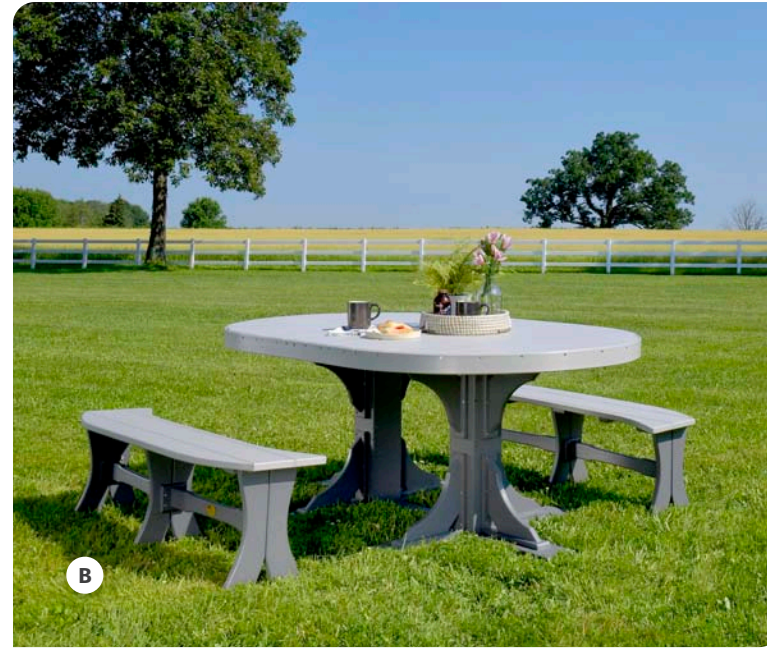

A. 41" Square Table in Antique Mahogany & Black ➤
Shown at Dining Height

B. 4' Round Table in Antique Mahogany ➤
Shown at Dining Height

More Color Options & Dimensions on Page 82

B PREMIUM WOODGRAIN

A PREMIUM WOODGRAIN