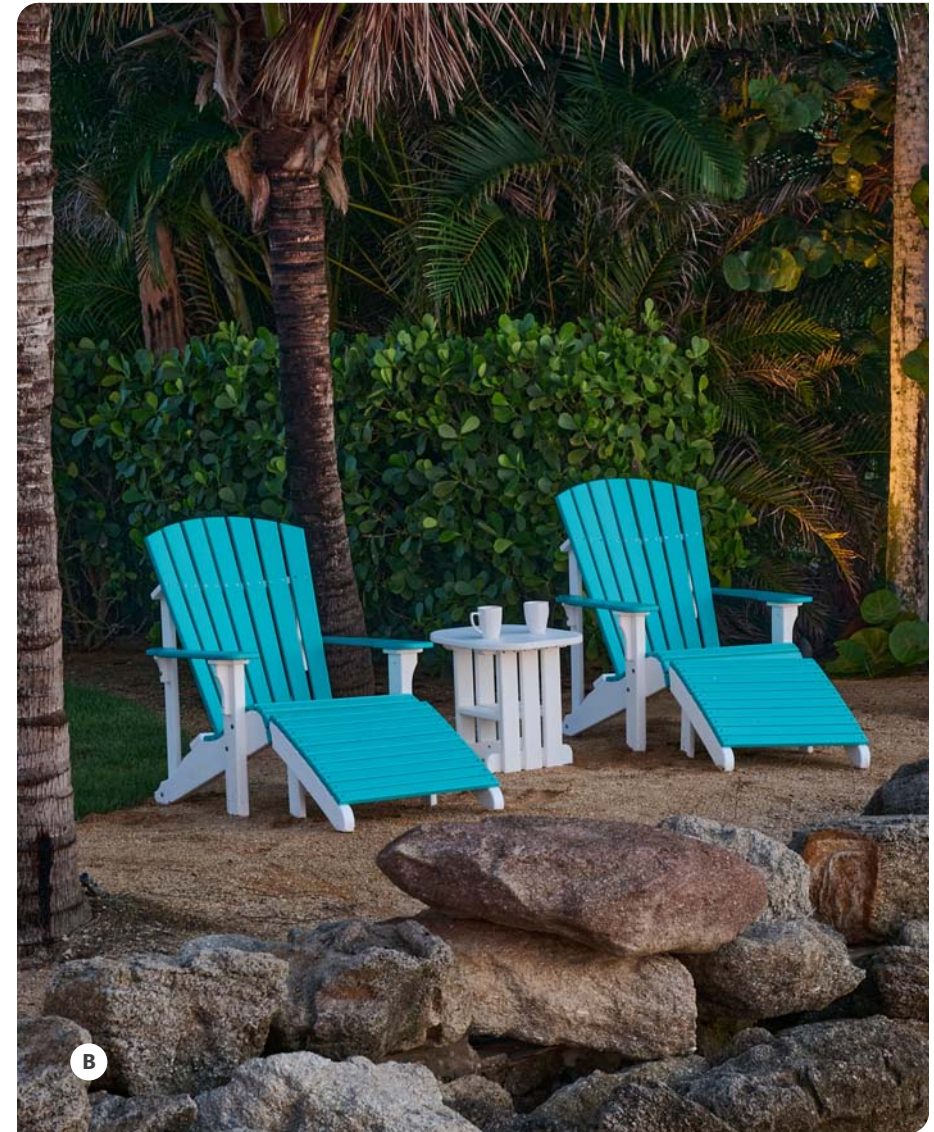

Seating Accessories

ADD A SPECIAL TOUCH

Get more enjoyment from your outdoor furniture with special add-on features.

A. Glider Footrest in Dove Gray & Black

B. Deluxe Adirondack Footrest in Aruba Blue & White

More Color Options & Dimensions on Page 82