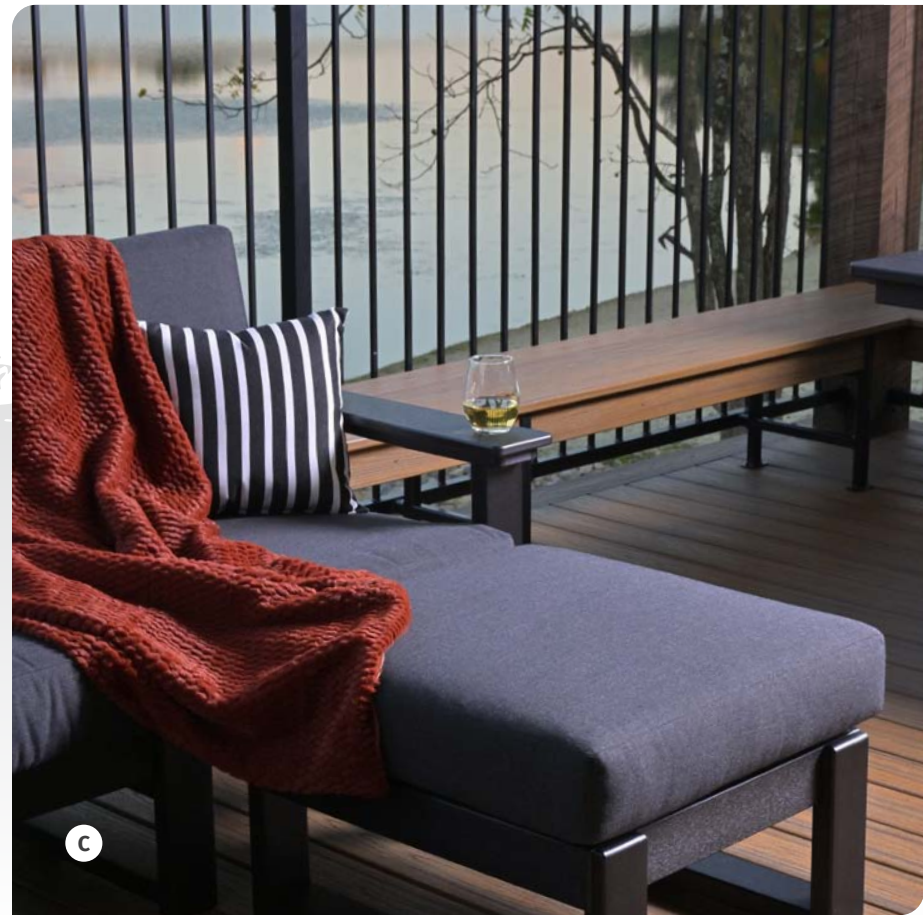

C

- **A. Lanai Deep Seating Sofa/Loveseat/Corner Unit**
  in Birch with Cast Breeze Cushions
- **B. Lanai Deep Seating Loveseat Swing**
  in Black with Canvas Cushions
- **C. Lanai Deep Seating Ottoman**
  in Black with Spectrum Carbon Cushions

More Color Options & Dimensions on Page 82