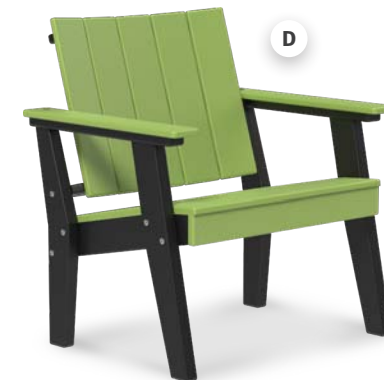

D

- **A. Urban Chat Chair** in Coastal Gray & Black
- **B. Urban Chat Chair** in Antique Mahogany
- **C. Urban Chat Chair** in Aruba Blue & Black
- **D. Urban Chat Chair** in Lime Green & Black

More Color Options & Dimensions on Page 82