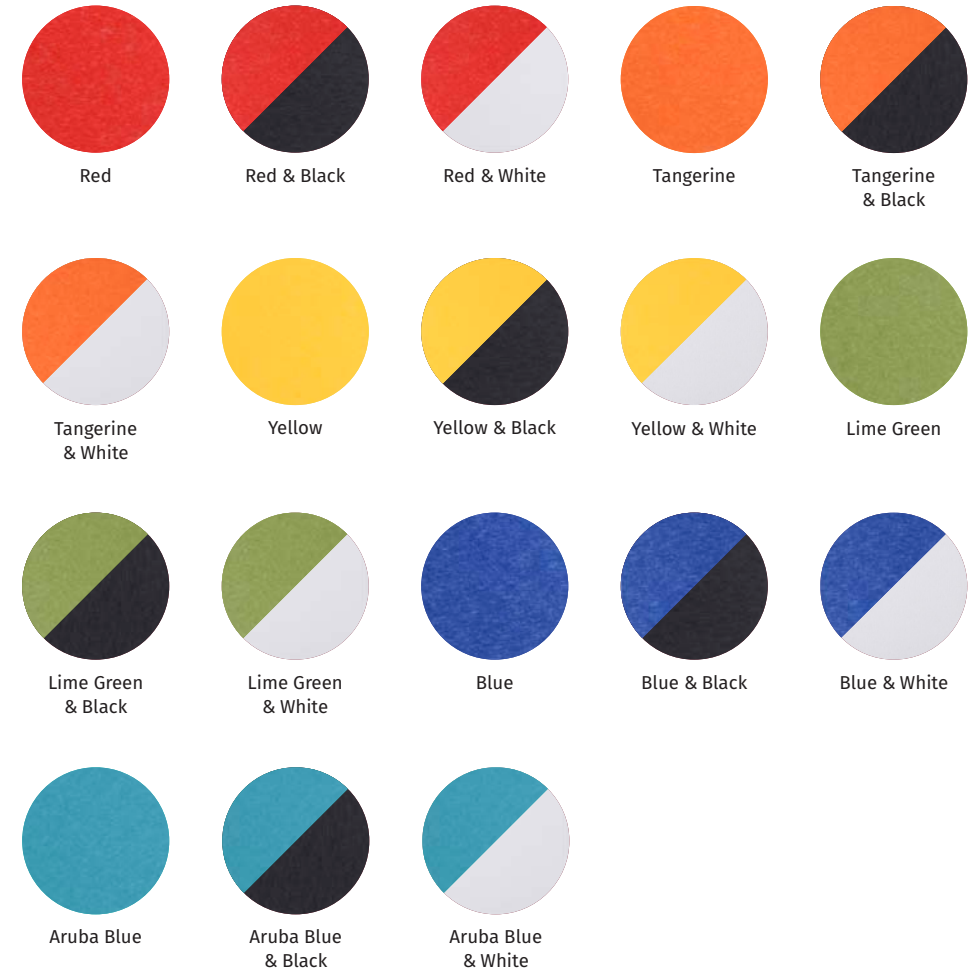

A

B

Cushion Fabrics

CELEBRATE YOUR STYLE

All LuxCraft umbrellas and cushions are crafted with Sunbrella fabric to ensure lasting color and durability.

- A. Luxe Indigo
- B. Gateway Mist
- C. Milano Charcoal
- D. Canvas
- E. Peyton Granite
- F. Brannon Redwood
- G. Shore Classic
★ New for 2024
- H. Logo Red
- I. Buttercup
- J. Ginkgo
★ New for 2024

Umbrella in Logo Red

UMBRELLA FABRICS

				
Berenson Tuxedo	Brannon Redwood	Buttercup	Canvas	Cast Breeze
				
Cultivate Stone	Foster Metallic	Gateway Mist	Ginkgo ★ New for 2024	Logo Red
				
Melon	Milano Charcoal	Peyton Granite	Shore Classic ★ New for 2024	Solana Seagull
				
Spectrum Carbon	Spectrum Dove	Spectrum Indigo		

FRAME COLORS

	
Black	White

LuxCraft Poly Colors

CREATE YOUR PERFECT DESIGN

With 35 standard colors, your space is limited only by your imagination.

For each product's color options, see Page 82.

EARTHTONE

TROPICAL

PREMIUM WOODGRAIN

Color Options & Dimensions

GATHER AROUND TOGETHER

LuxCraft furniture is available in a wide variety of sizes, styles, and colors. Check with your local LuxCraft dealer for custom color options.