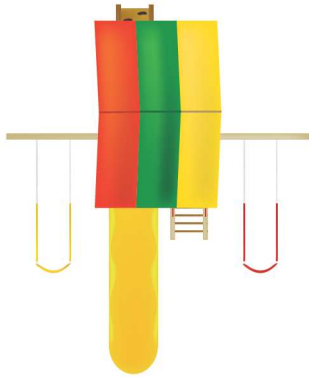

Age Appeal: 2-12 Play Capacity: 1-6

Poly: L = 18.5' W = 15.5' Floor Height = 5' Swing Height = 8' Play Area = 24.5'L x 21.5'W

#P473 Poly Outdoor Delight

- Poly Deluxe Play Tower
- Single Canopy
- Easy Ride Eco Attachment
- Beam 4 Position
- Trapeze with Rings
- 3 Sling Swings
- 10' Wave Slide
- 5' Cargo Net
- 4' Steps
- Sandbox Cover
- Steering Wheel
- Super Scope
- Steel Hand Grips
- 2 Flags

Age Appeal: 2-12 Play Capacity: 1-8

Poly: L = 16.5' W = 15.5' Floor Height = 5' Swing Height = 8' Play Area = 26'L x 21.5'W

#P104 Poly Family Space Saver

- 5' Poly Watch Tower
- Single Canopy
- Picnic Table Kit
- Attachment Beam Space Saver
- 2 Sling Swings
- 10' Scoop Wave Slide
- 5' Rock Climb
- 5' Steps
- Steering Wheel
- Super Scope
- Binoculars
- Hand Rails
- 2 Flags

| | |
|---------------|------|
| AGE APPEAL | 2-10 |
| PLAY CAPACITY | 1-8 |

#P104 Poly Family Space Saver

Wood: L = 11' W = 15.5' Floor Height = 5' Swing Height = 9' Play Area = 17'L x 21'W
 Poly: L = 11' W = 15.5' Floor Height = 5' Swing Height = 9' Play Area = 17'L x 21'W