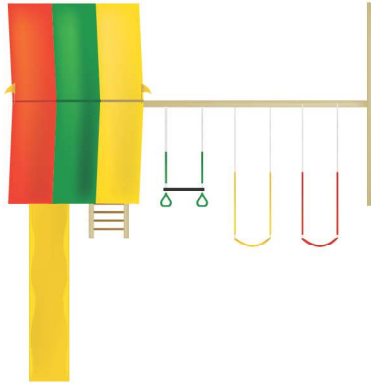

#P223 Poly Friendly Retreat

Wood: L = 16' W = 15.5' Floor Height = 5' Swing Height = 8' Play Area = 22'L x 21.5'W
Poly: L = 18' W = 15.5' Floor Height = 5' Swing Height = 8' Play Area = 24'L x 21.5'W

Your children's playtime fun will skyrocket with the Friendly Retreat play set. Steps and Rock Climb lead to the tower with its Steering Wheel and Super Scope. A curvy ride on the Wave Slide will take your adventures to the ground where several swing styles are also included - two Sling Swings, Trapeze with Rings and Tire Swing. Add this playset to your backyard, and many joy-filled memories are sure to be in your future.