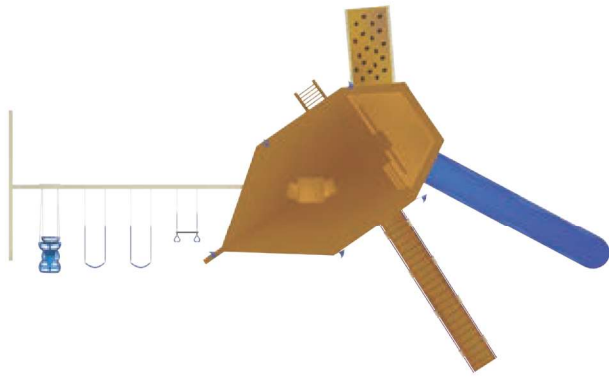

#P911 Historic Adventures

Poly: L=38' W=22' Floor Height=5' & 7' Swing Height=8' Play Area = 44'L x 28'W

All aboard for a voyage to the past with the Historic Adventures swing set where your hardy sailors can reenact the discovery of America or new southern islands. The two super scopes aide in the sighting trouble just in time to turn the ships wheel for a new heading. Your young sailors will have plenty to do aboard this luxury Yacht!