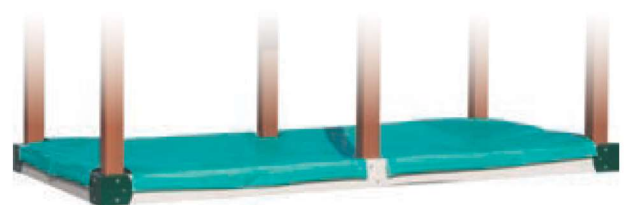

Sandbox Covers

Purpose: Keeps cats and debris out of Sandbox
Construction: Vinyl mesh with weighted hem