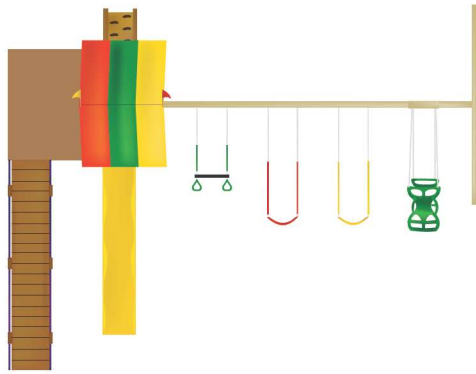

Age Appeal: 2-10 Play Capacity: 1-9

Poly: L = 18.5' W = 15.5' Floor Height = 5' Swing Height = 8' Play Area = 24.5'L x 21.5'W

#P475 Golden Retreat

- Poly Deluxe Play Tower
- Single Canopy
- Easy Ride Eco Attachment Beam 4 Position
- Trapeze with Rings
- 2 Sling Swing
- Horse Glider
- 10' Wave Slide
- 10' Gang Plank
- 5' Rock Climb
- Sandbox Cover
- Steering Wheel
- Binoculars
- 2 Flags

| | |
|---------------|------|
| AGE APPEAL | 2-12 |
| PLAY CAPACITY | 1-10 |

#P475 Golden Retreat

Poly: L=20' W=15.5' Floor Height=5' Swing Height=8' Play Area = 26'L x 21.5'W

Your children will treasure their little days with this Golden Retreat Swing Set. They can have many happy hours on the Swings and climbing up the Rock Wall. Even the youngest ones will be happy playing in the sandbox or walking up the easy access Gang Plank.