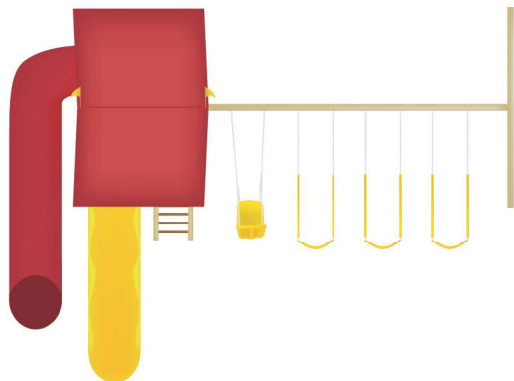

#P237 Poly Backyard Rush

Wood: L = 22' W = 16.5' Floor Height = 5' Swing Height = 8' Play Area = 28'L x 22.5'W
Poly: L = 24' W = 16.5' Floor Height = 5' Swing Height = 8' Play Area = 30'L x 22.5'W

Your children's playtime fun will soar with the Backyard Rush swing set. Climb up the 5' Steps then scramble across the platform and through the 5' Side Winder Slide to the ground. More challenging ways to climb are the 5' Rock Climb or 5' Cargo Net. With this swing set in your backyard, many joy-filled memories are sure to be yours.