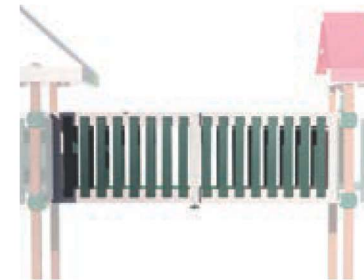

Summit Tower

Includes 5' Combo Climb,
2 Flags
Dim: L=5' W=10'
Floor Height = 5'
Available in:
WOOD & POLY
Pictured in: POLY

Deluxe Sky Tower

Includes 3 Flags
Dim: L=5' W=10'
Floor Height = 5' and 7'
Available in:
WOOD & POLY
Pictured in: WOOD

King's Tower

Includes 2 Flags
Dim: L=5' W=8'
Floor Height = 5' and 7'
Available in:
WOOD & POLY
Pictured in: POLY

Make it DOUBLE FUN!

Bridge

Application connects towers
or playshapes
Dimensions: L = 9'9"

POLY: ●●●●