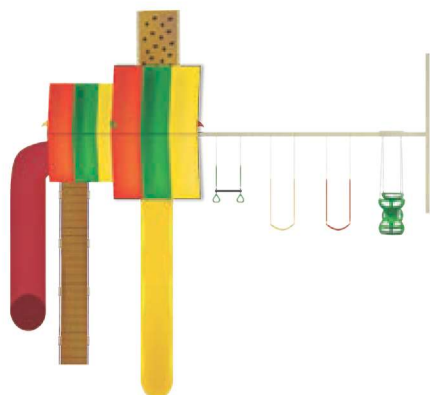

#P549 Poly Backyard Retreat

Wood: L = 25.5' W = 20' Floor Height = 5' & 7' Swing Height = 10' Play Area = 31.5'L x 26'W
Poly: L = 27.5' W = 20' Floor Height = 5' & 7' Swing Height = 10' Play Area = 33.5'L x 26'W

As its name suggests, this outstanding swingset is absolutely loaded. A carefully crafted Gang Plank affords easy access to the lofty Deluxe Sky Tower. A daring 7' Rock Climb challenges any youngster's climbing abilities. The High Ride Attachment Beam provides a ticket to hours of thrilling fun and premium memory making.