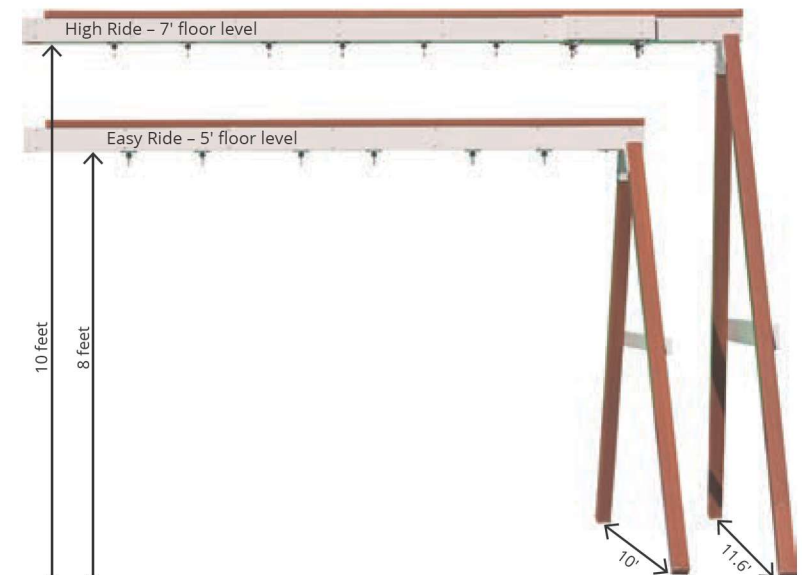

Levels

Choose the level that suits your taste and be sure it corresponds to the structure you have chosen. Each level and the floor level to which it connects is illustrated below.