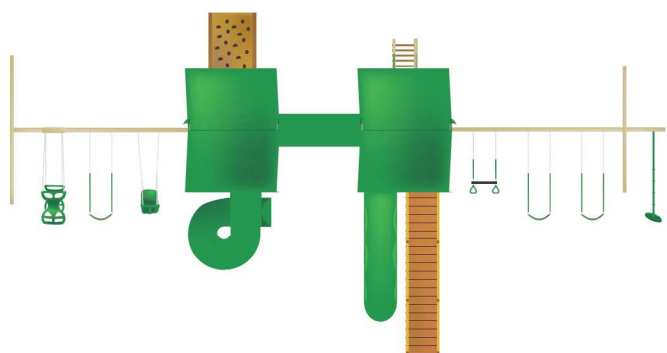

#P835 Poly Outdoor Meeting Ground

Wood: L = 40.5' W = 20' Floor Height = 5' Swing Height = 8' Play Area = 46.5'L x 26'W
Poly: L = 42.5' W = 20' Floor Height = 5' Swing Height = 8' Play Area = 48.5'L x 26'W

The Outdoor Meeting Ground is great for your neighborhood get togethers or just to have plenty of play. With its 7 swings there is sure to be one that fits everyone. The Tunnel and the Turbo Twister Slide are sure to add their twist of fun to the play. With this no worry playset you can experience many hours of happy family memories.