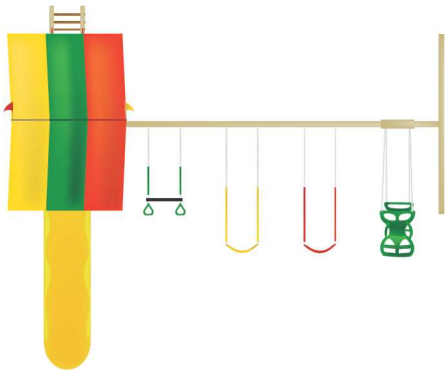

#P111 Poly Family Favorite

Wood: L = 17' W = 15' Floor Height = 5' Swing Height = 8' Play Area = 23'L x 21'W
Poly: L = 19' W = 15' Floor Height = 5' Swing Height = 8' Play Area = 25'L x 21'W

Are you ready for some old fashioned fun? Take a look at the Family Favorite swingset, a top selling unit that provides a lot of play value at a modest price. The tower features a sturdy 5'x5' platform with a high-quality canopy overhead and a roomy sandbox beneath. Attached to this tower is a 4 Position Easy Ride Attachment Beam, a 5' Step and a 10' Wave Slide, creating the perfect setting for many favorite family memories.