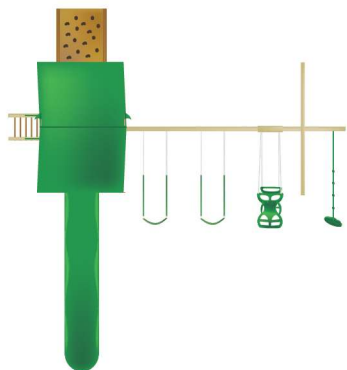

#P153 Poly Smiling Fort

Wood: L = 21.5' W = 20.5' Floor Height = 7' Swing Height = 10' Play Area = 27.5'L x 26.5'W
Poly: L = 21.5' W = 20.5' Floor Height = 7' Swing Height = 10' Play Area = 27.5'L x 26.5'W

Install a favorite destination at your home with this Smiling Fort swing set. Plan a "staycation" for the children this summer by investing in your own backyard playground. This set attractively offers swinging, climbing, sliding and dining possibilities in the safety of your own property.