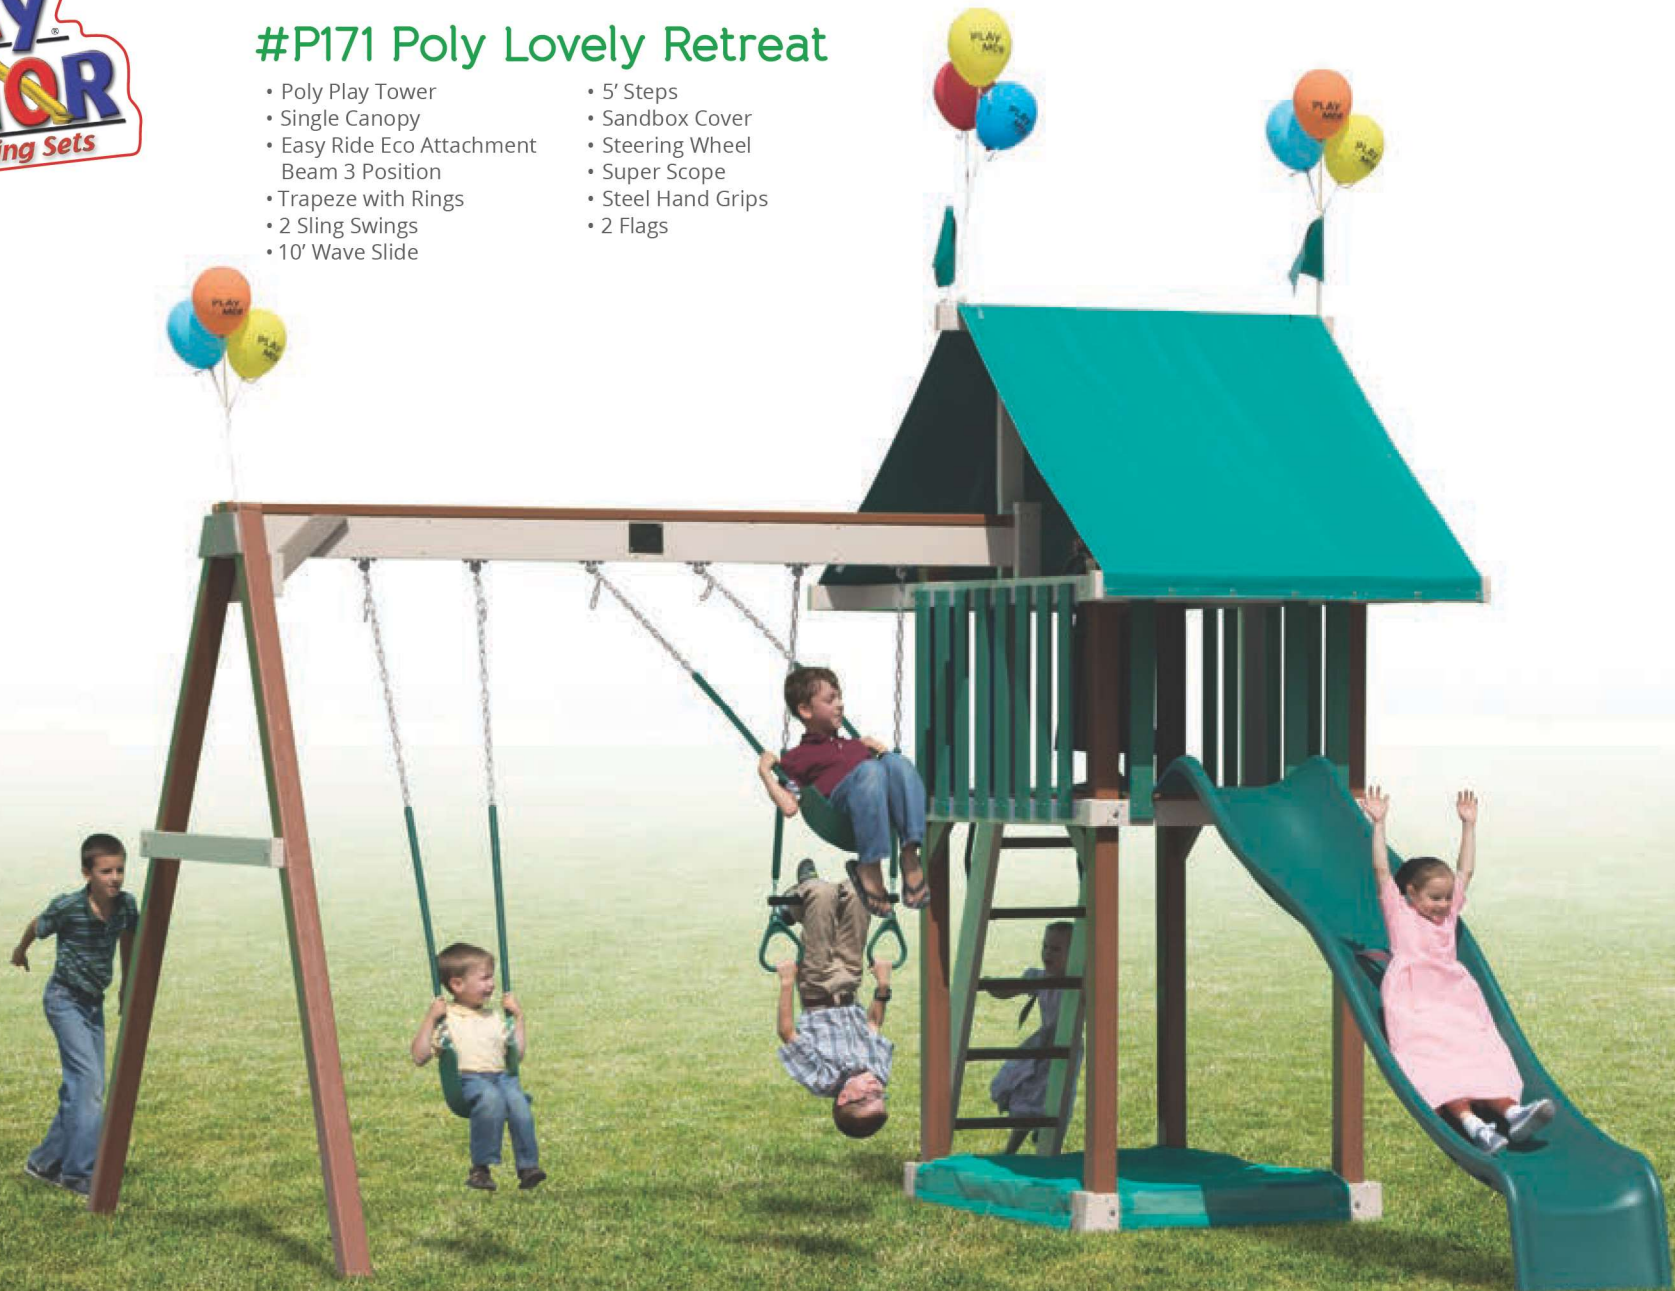

#1 Summer's Cove

Wood: L = 16' W = 15' Floor Height = 5' Swing Height = 8' Play Area = 22'L x 21'W
 Poly: L = 18' W = 15' Floor Height = 5' Swing Height = 8' Play Area = 24'L x 21'W

This sturdy wooden swingset is an ideal way to add excitement to your backyard. Children can enjoy hours of sunshine and exercise climbing up the 5' Step and whooshing down the 10' Wave Slide.

#P2 Poly Summer's Eve

- Easy Ride Swing
- Beam 3 Position
- Slide Attachment with 5' Step
- 10' Wave Slide
- 2 - Sling Swings
- Horse Glider
- Hand Grips

Age Appeal: 2-10 Play Capacity: 1-6
 Wood: L = 14' W = 15' Floor Height = 5' Swing Height = 8' Play Area = 20'L x 21'W
 Poly: L = 16' W = 15' Floor Height = 5' Swing Height = 8' Play Area = 22'L x 21'W

#W3 Wood Summer Playtime

- Easy Ride Swing
- Beam 4 Position
- Trapeze with Rings
- 2 - Sling Swings
- Horse Glider

Age Appeal: 2-10 Play Capacity: 1-5
 Wood: L = 12' W = 10' Swing Height = 8' Play Area = 18'L x 16'W
 Poly: L = 14' W = 10' Swing Height = 8' Play Area = 20'L x 16'W

| | |
|---------------|------|
| AGE APPEAL | 2-10 |
| PLAY CAPACITY | 1-6 |

#P171 Poly Lovely Retreat

Poly: L = 14' W = 15.5' Floor Height = 5' Swing Height = 8' Play Area = 20'L x 21.5'W

Capture some health and recreation answers with our Lovely Retreat playset. This no-frills swingset offers plenty of old time delights. Two Sling Swings and Trapeze with Rings ensure countless hours of swinging fun.