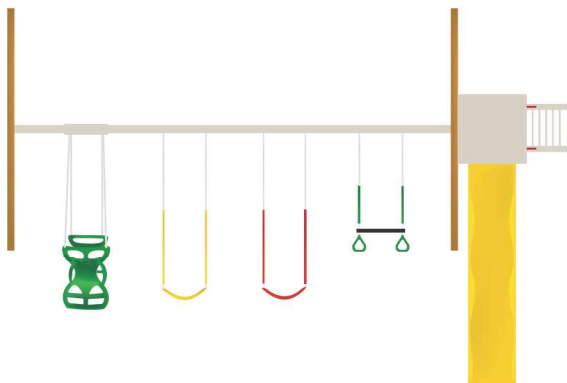

#W1 Wood Summer's Cove

- Easy Ride Swing
Beam 4 Position
- Slide Attachment
with 5' Step
- 10' Wave Slide
- Trapeze with Rings
- 2 - Sling Swings
- Horse Glider
- Hand Grips

| | |
|---------------|------|
| AGE APPEAL | 2-10 |
| PLAY CAPACITY | 1-7 |

#1 Summer's Cove

Wood: L = 16' W = 15' Floor Height = 5' Swing Height = 8' Play Area = 22'L x 21'W
 Poly: L = 18' W = 15' Floor Height = 5' Swing Height = 8' Play Area = 24'L x 21'W

This sturdy wooden swingset is an ideal way to add excitement to your backyard. Children can enjoy hours of sunshine and exercise climbing up the 5' Step and whooshing down the 10' Wave Slide.