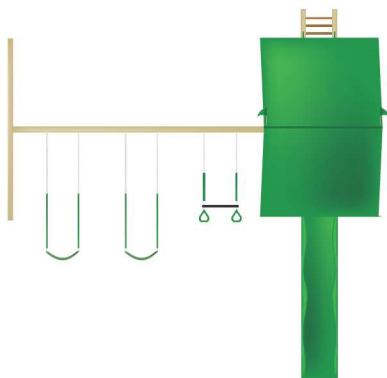

#P171 Poly Lovely Retreat

Poly: L = 14' W = 15.5' Floor Height = 5' Swing Height = 8' Play Area = 20'L x 21.5'W

Capture some health and recreation answers with our Lovely Retreat playset. This no-frills swingset offers plenty of old time delights. Two Sling Swings and Trapeze with Rings ensure countless hours of swinging fun.