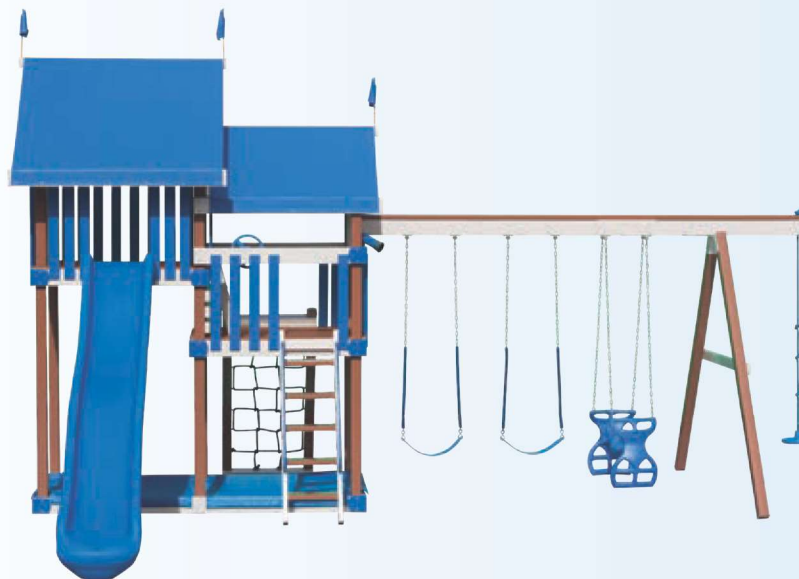

#P507 Poly Golden Moments

- Poly Deluxe Sky Tower
- Double Canopy
- Easy Ride Attachment Beam Disc Swing
- 2 Sling Swings
- Horse Glider
- Disc Swing
- 14' Scoop Wave Slide
- 5' Cargo Net
- 5' Step
- Sandbox Cover
- Steering Wheel
- Super Scope
- Hand Rails
- 3 Flags

Age Appeal: 2-14 Play Capacity: 1-10

Wood: L = 24' W = 19' Floor Height = 5' & 7' Swing Height = 8' Play Area = 30'L x 25'W
Poly: L = 24' W = 19' Floor Height = 5' & 7' Swing Height = 8' Play Area = 30'L x 25'W