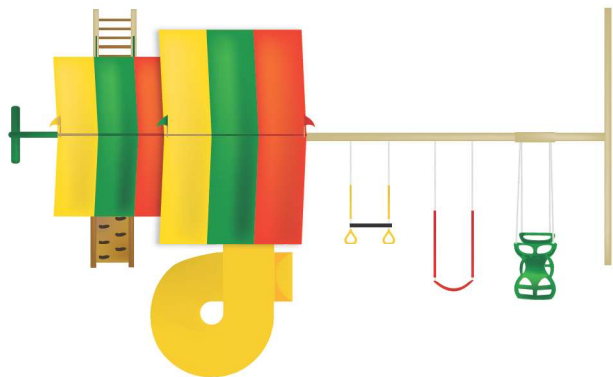

#P518 Poly Dizzy Delight

Wood: L = 22.5' W = 15' Floor Height = 5' & 7' Swing Height = 10' Play Area = 28.5'L x 21'W
Poly: L = 24.5' W = 15' Floor Height = 5' & 7' Swing Height = 10' Play Area = 30.5'L x 21'W

Your children will treasure their little days with this Dizzy Delight swing set. They can whittle away many happy hours on the swings and twirling down the Turbo Twister Slide. From building castles in the Sandbox to playing make-believe with the Steering Wheel and Super Scope, children will make moments to remember forever.