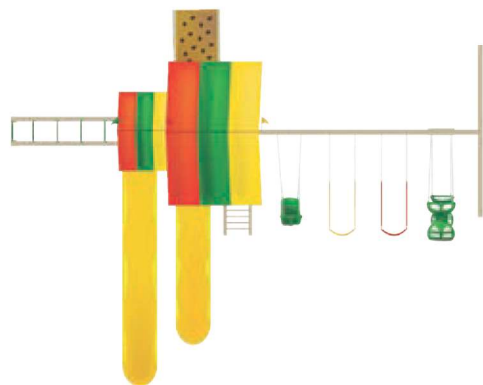

#310 Backyard Cheer

Wood: L = 25' W = 18' Floor Height = 5' & 7' Swing Height = 8' Play Area = 31'L x 24'W
Poly: L = 27' W = 18' Floor Height = 5' & 7' Swing Height = 8' Play Area = 33'L x 24'W

Relax, and enjoy some fun on the Backyard Cheer swingset! This set features a monkey bar climber, 14' scoop slide, and many more fun components! The spacious eagles nest offers a extra twist to the fun! Your youngsters will have a blast sliding, climbing, and swinging in their own backyard!