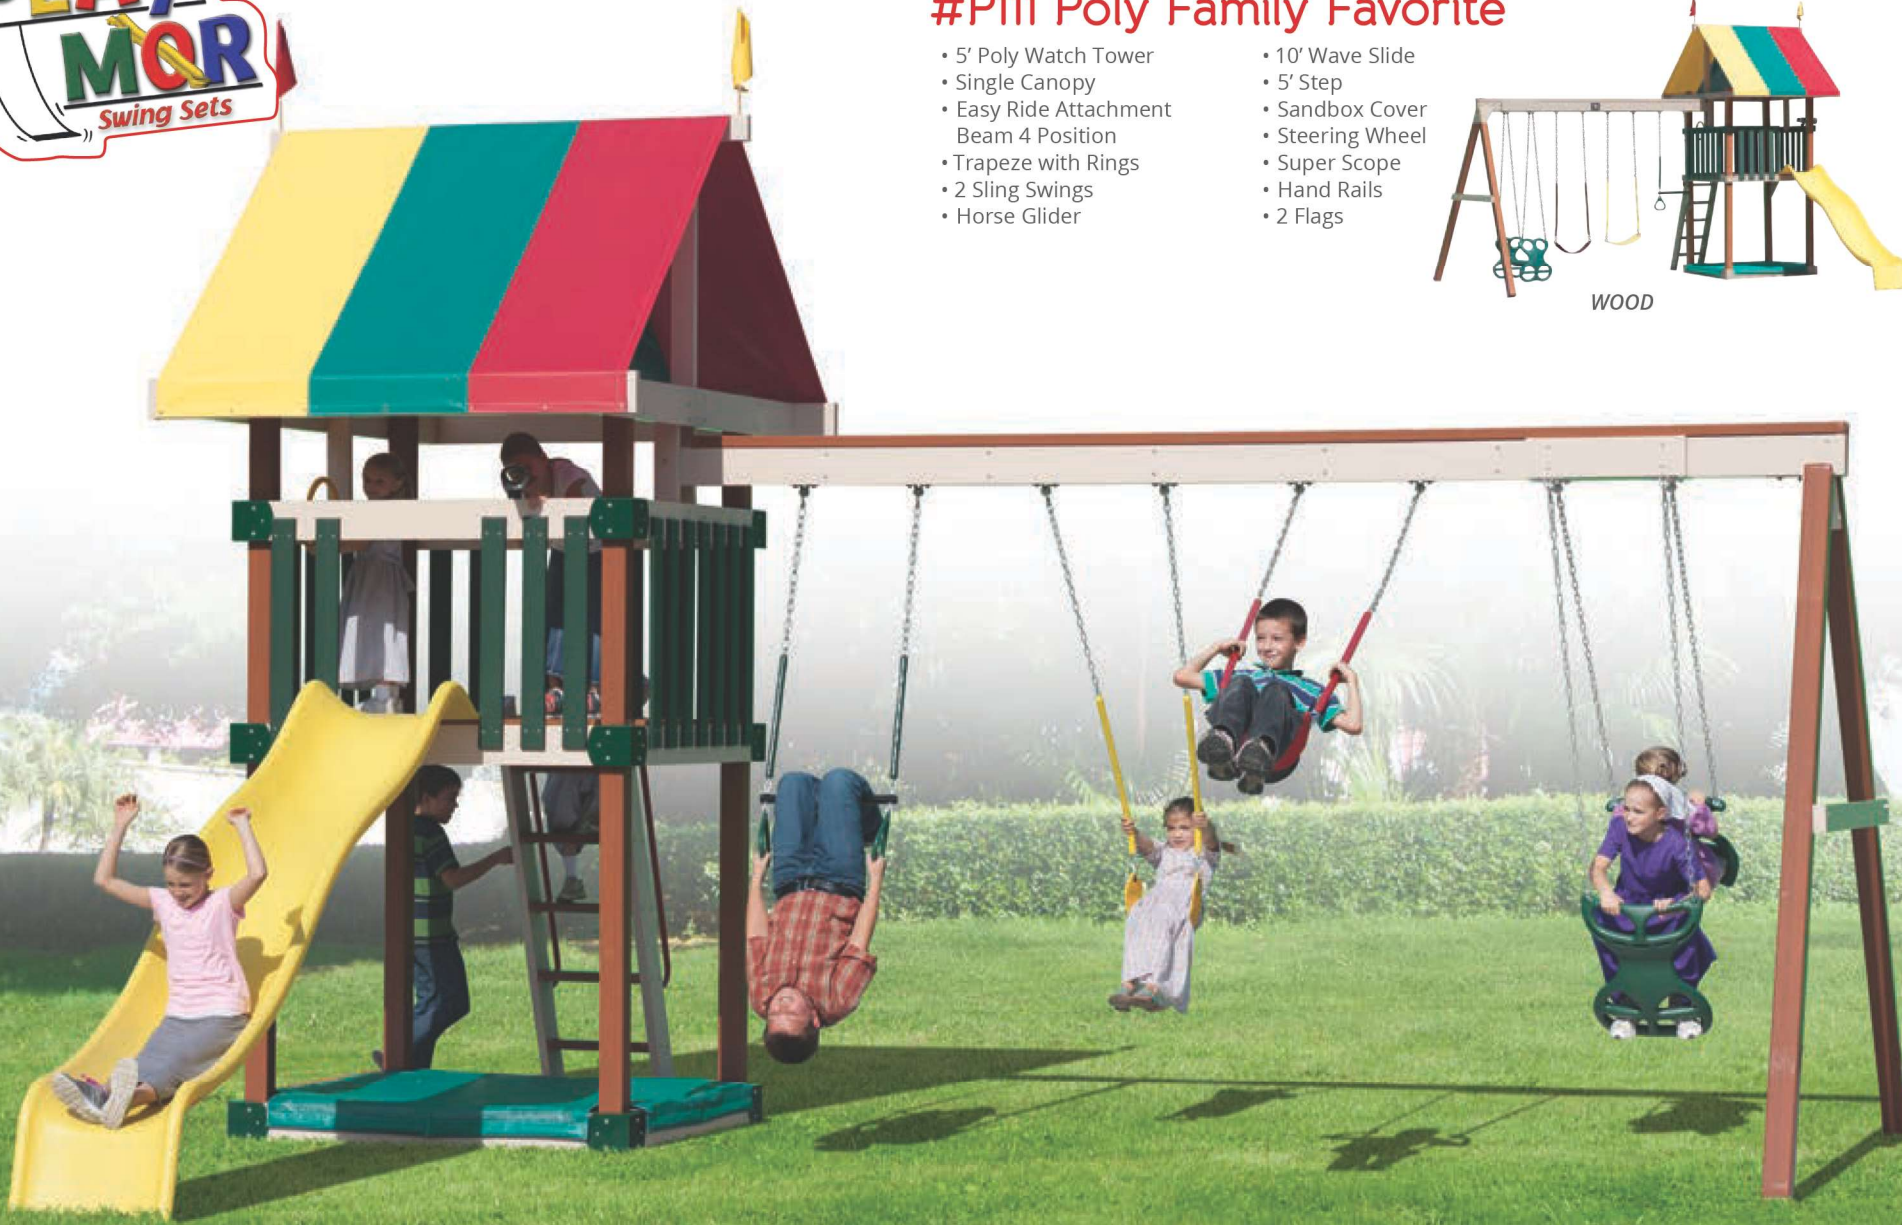

Age Appeal: 2-14 Play Capacity: 1-6

Wood: L = 11' W = 20' Floor Height = 7' Swing Height = 11' Play Area = 17'L x 26'W

Poly: L = 11' W = 20' Floor Height = 7' Swing Height = 11' Play Area = 17'L x 26'W

#P111 Poly Family Favorite

- 5' Poly Watch Tower
- Single Canopy
- Easy Ride Attachment Beam 4 Position
- Trapeze with Rings
- 2 Sling Swings
- Horse Glider
- 10' Wave Slide
- 5' Step
- Sandbox Cover
- Steering Wheel
- Super Scope
- Hand Rails
- 2 Flags

Are you ready for some old fashioned fun? Take a look at the Family Favorite swingset, a top selling unit that provides a lot of play value at a modest price. The tower features a sturdy 5'x5' platform with a high-quality canopy overhead and a roomy sandbox beneath. Attached to this tower is a 4 Position Easy Ride Attachment Beam, a 5' Step and a 10' Wave Slide, creating the perfect setting for many favorite family memories.