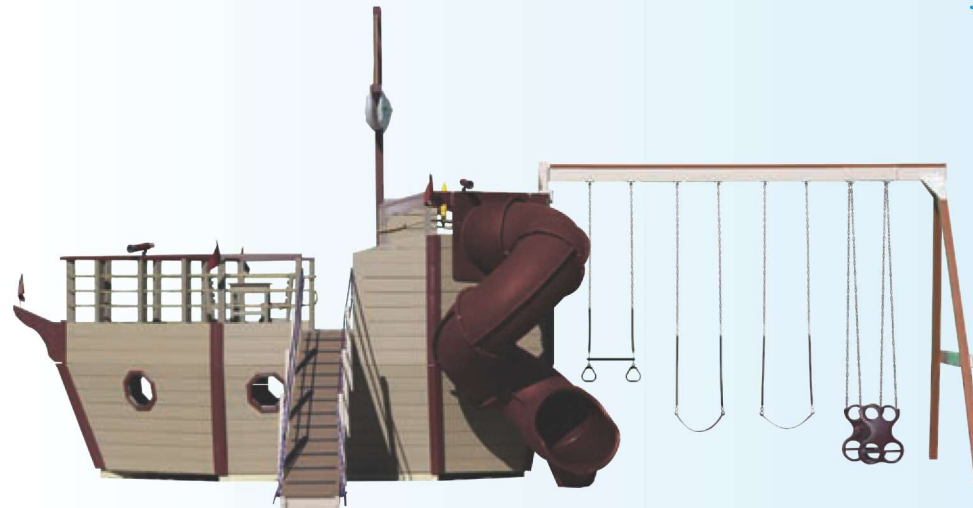

#P912 Poly High Seas Explorer

- Poly Youngster Yacht
- High Ride Attachment
- Beam 4 Position
- Trapeze with Rings
- 2 Sling Swings
- Horse Glider
- 10 Scoop Wave Slide
- 7' Turbo Twister Slide
- 12' Gang Plank
- 7' Rock Climb
- 2 Super Scopes
- Ships Wheel
- Hand Rails
- Child's Table and 2 Chairs
- 5 Flags

Age Appeal: 2-14 Play Capacity: 1-8

Poly: L=33' W=27' Floor Height=5' & 7' Swing Height=10' Play Area = 39'L x 33'W