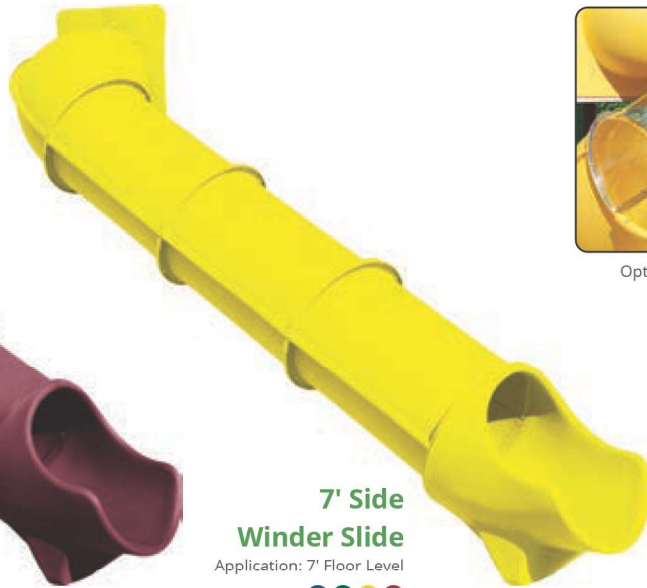

Application: 7' Floor Level