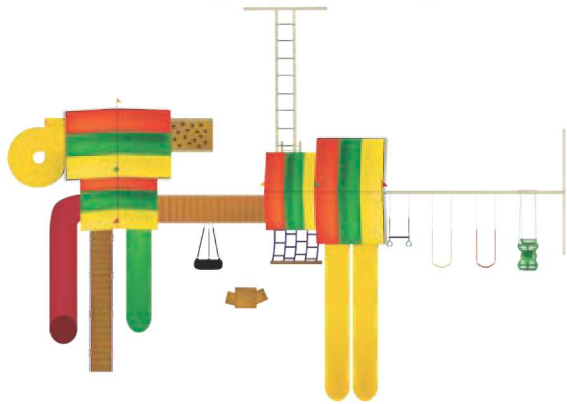

#P825 Poly Neighborhood PlayStation

Wood: L = 42.5' W = 25' Floor Height = 5' & 7' Swing Height = 10' Play Area = 48.5'L x 31'W
Poly: L = 44.5' W = 27' Floor Height = 5' & 7' Swing Height = 10' Play Area = 50.5'L x 33'W

Lovely evening of warm summer sun, soft laughter floating on the berry breezes... Take the fun to the next level with this energy busting Neighborhood Playstation. Have your friends over and never worry about the children not having enough to do with its 5 slides and many other gadgets.