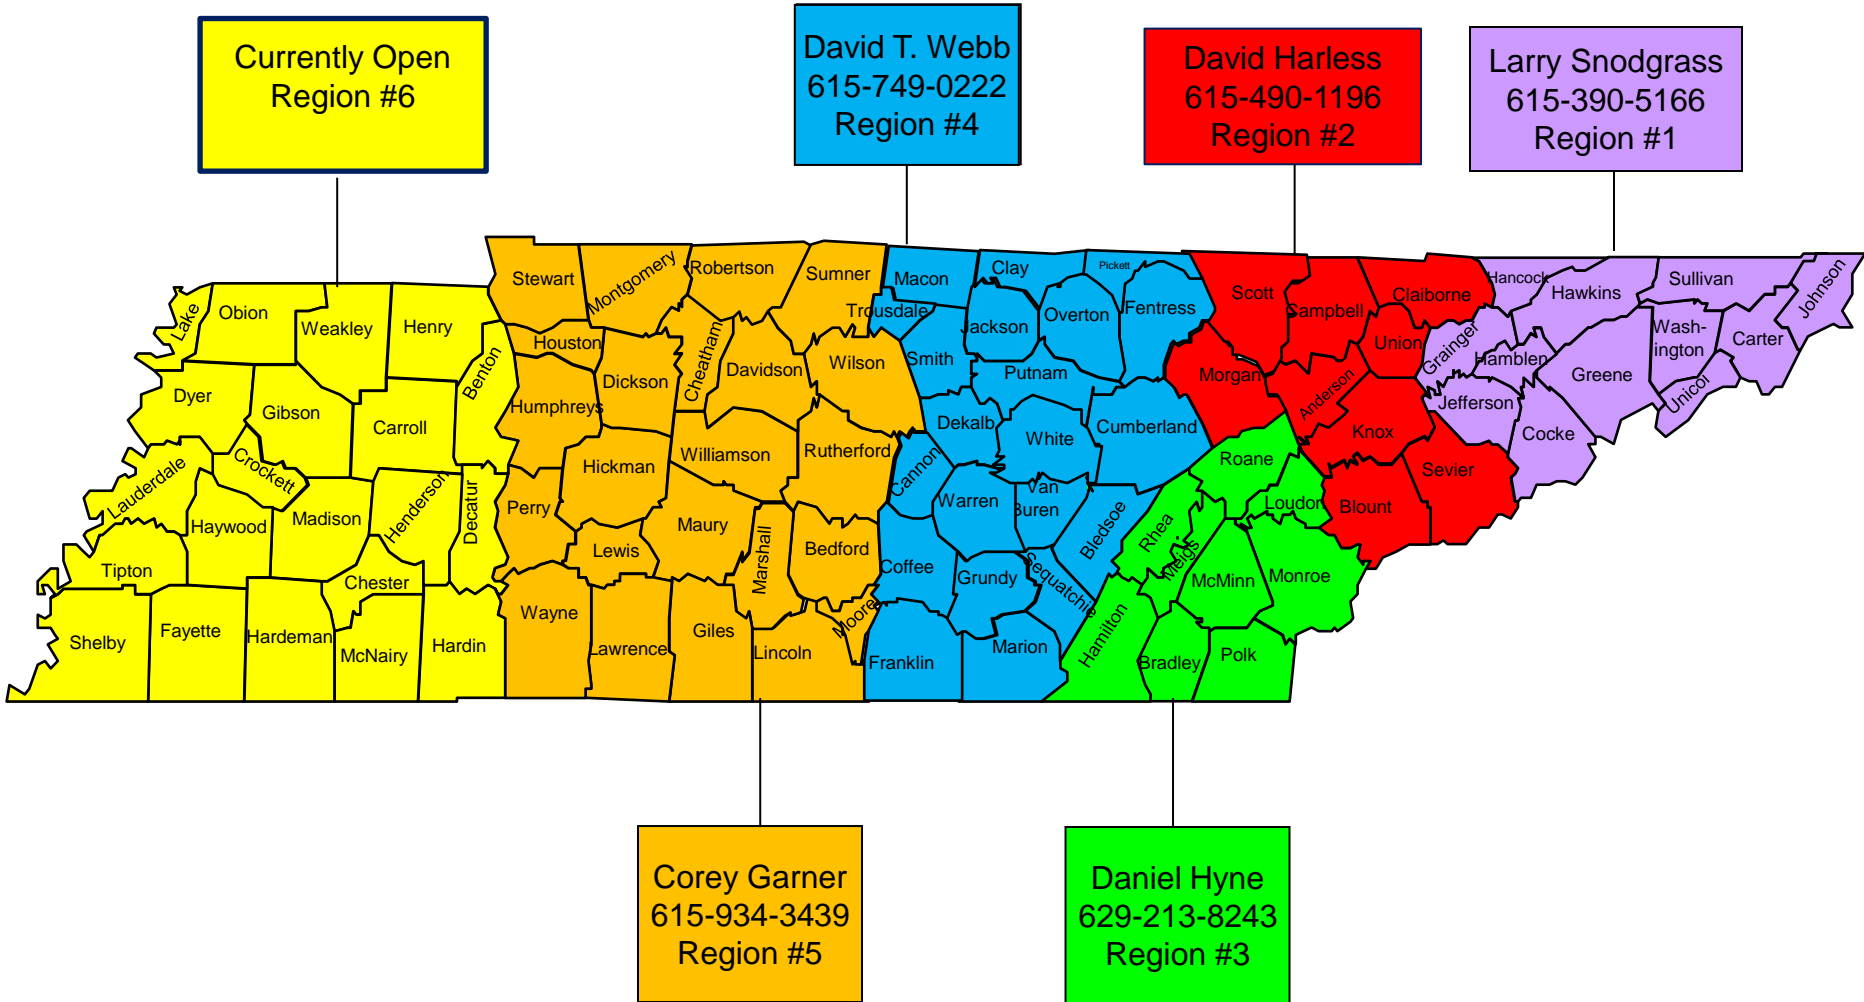

# MANUFACTURED HOUSING INSTALLATION INSPECTORS

Effective October 2021.