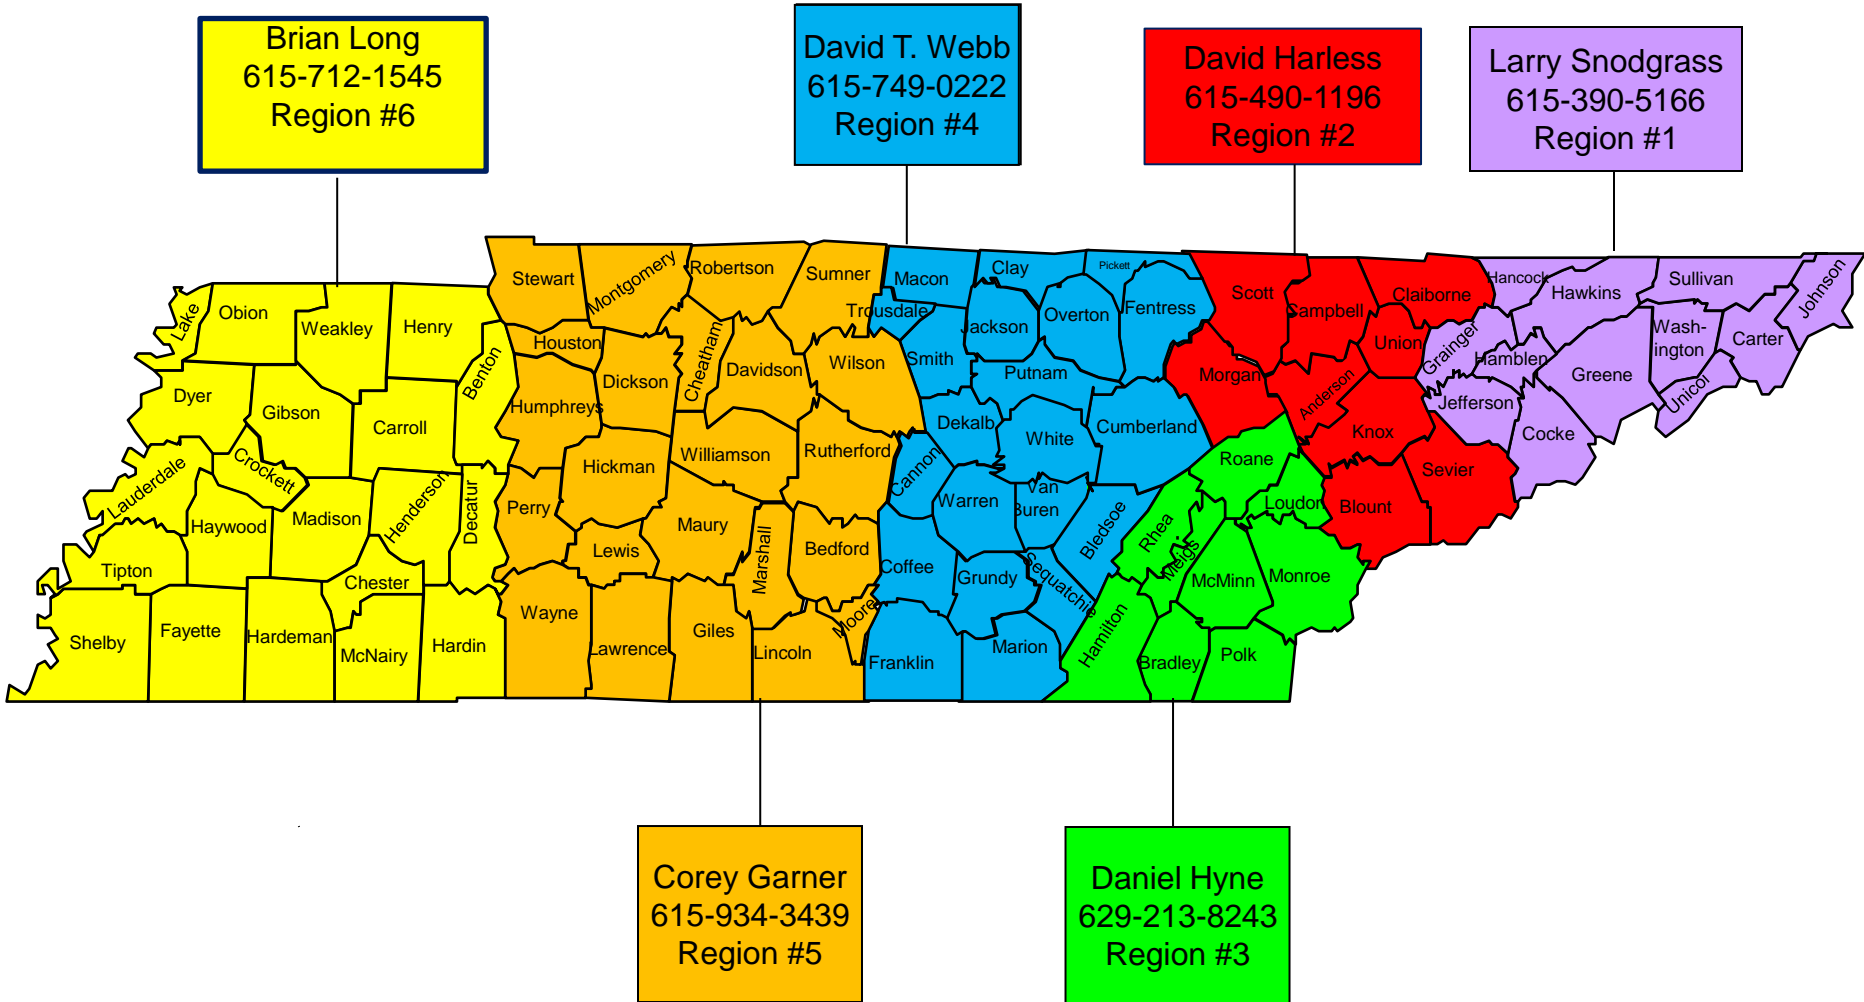

MANUFACTURED HOUSING INSTALLATION INSPECTORS

Revised: January 14, 2021