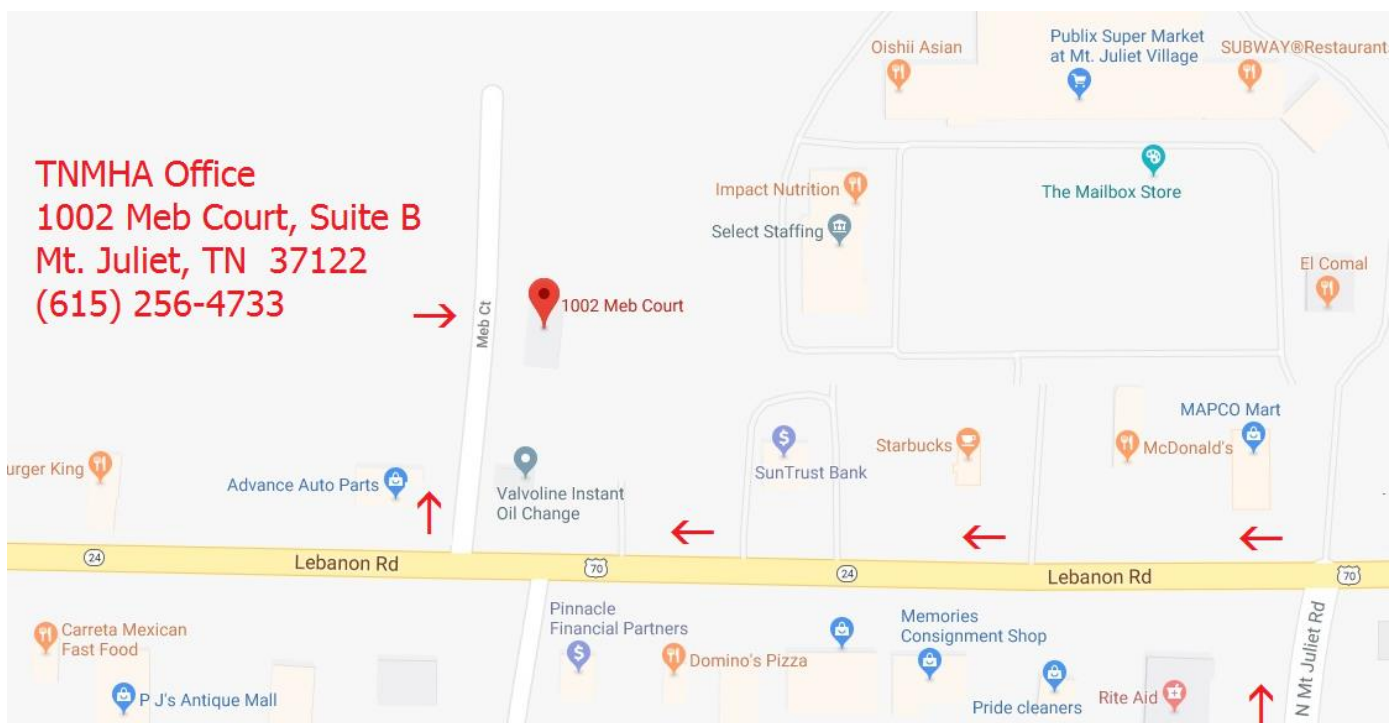

TNMHA Office
1002 Meb Court, Suite B
Mt. Juliet, TN 37122
(615) 256-4733