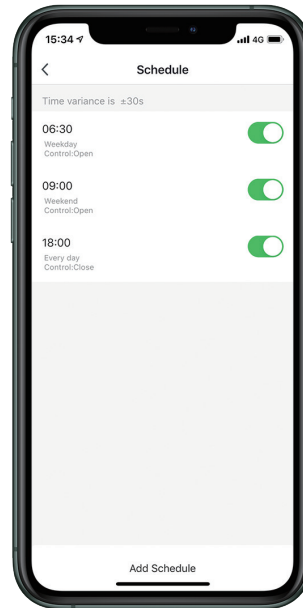

③

Time Schedule

Open or Close according to your setting every-day.