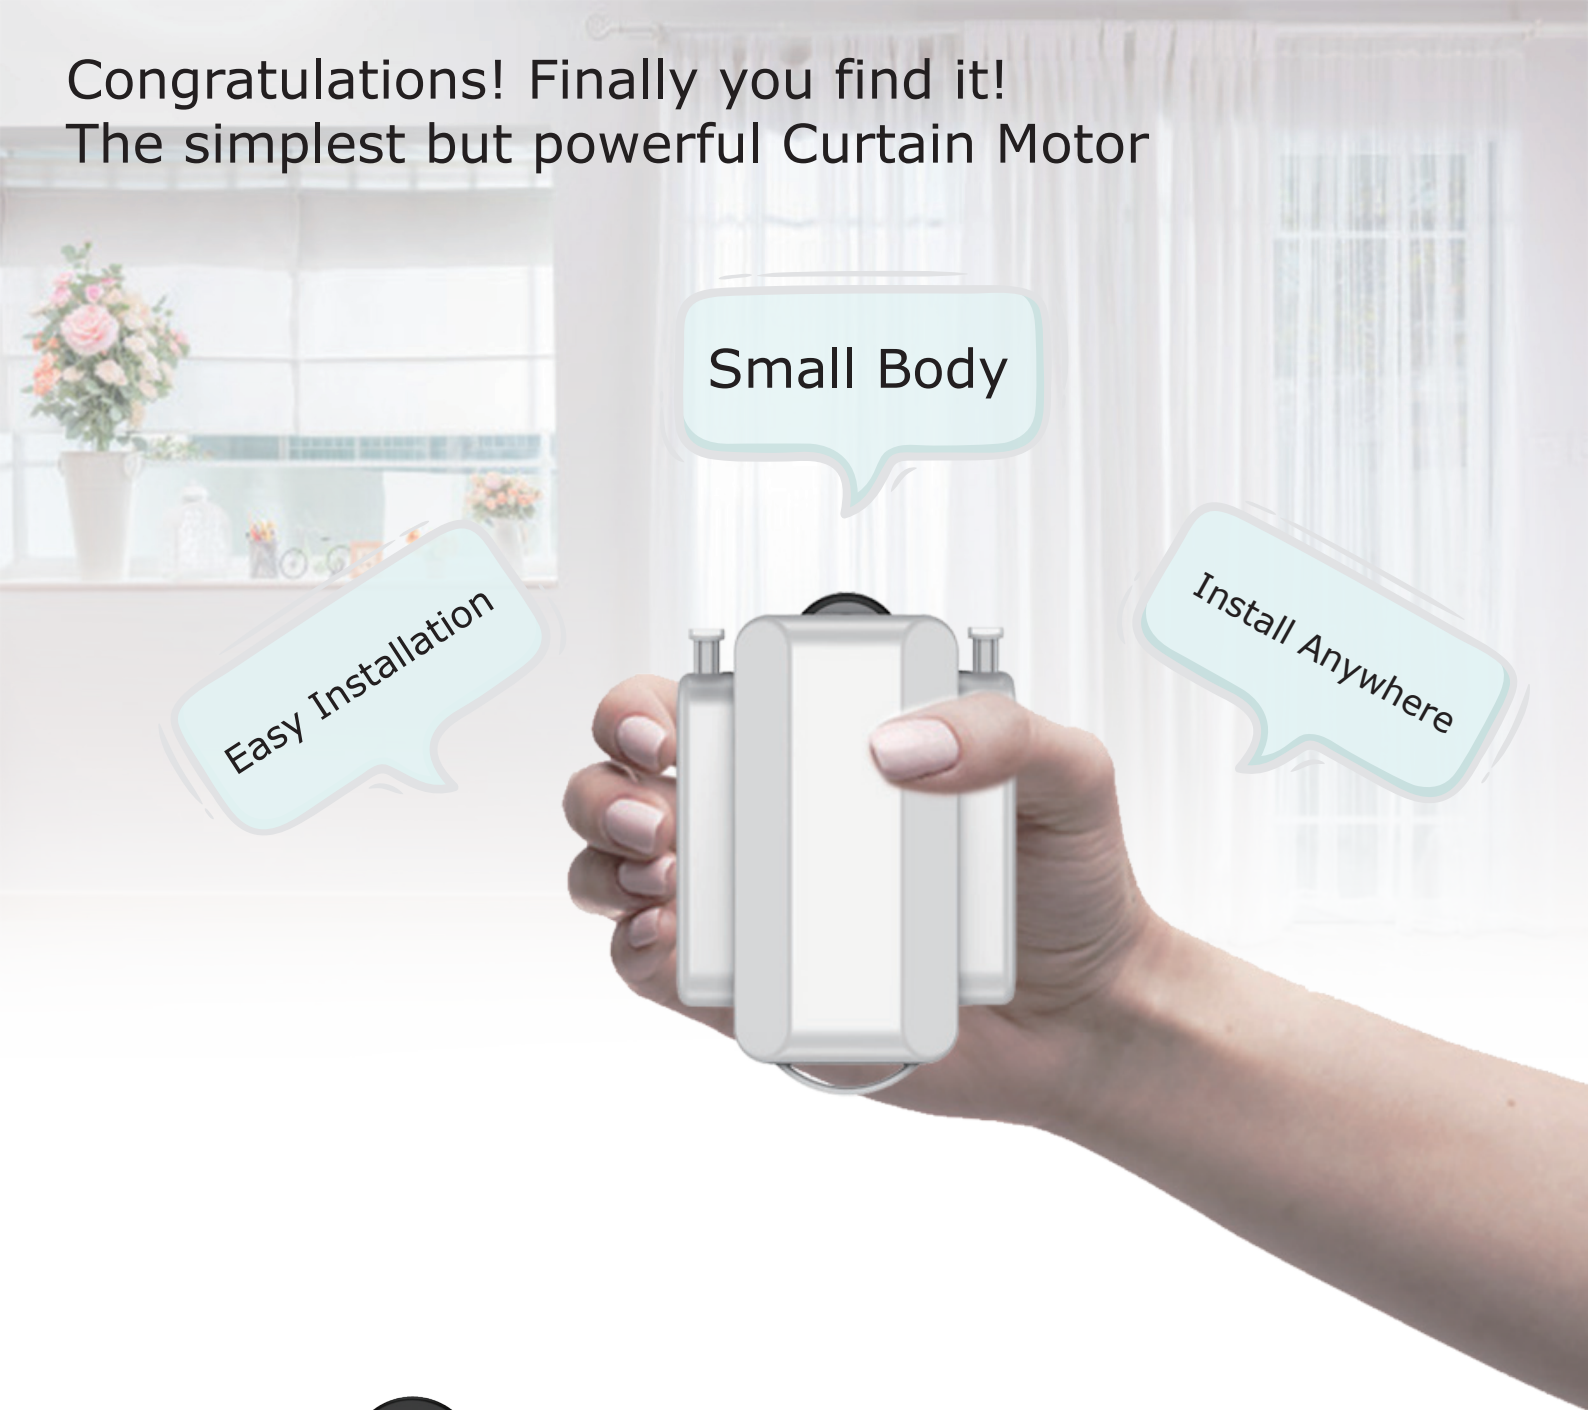

# Curtain Motor

*#Hand Control*

*#Remote Control*

*#Phone Control*

**#Voice Control**

# Congratulations! Finally you find it! The simplest but powerful Curtain Motor

Battery Powered

USB Charging Port