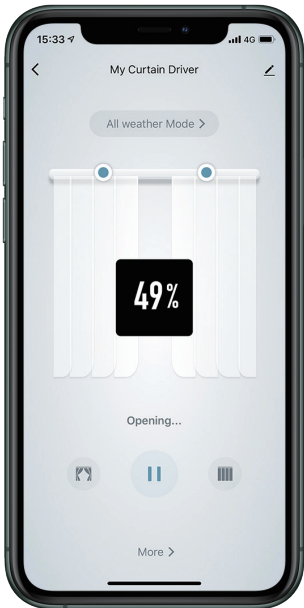

# Be adaptable to different scenes

According to different Rails

U Rail

I Rail

Round Rail

According to different Sizes

Window Size  $\leq$  5M

$5\text{M} \leq$  Window Size  $\leq$  10M

# Connect with your Phone Find more Functions

Download Tuya App

①

## Partial Control

Equipped with two sensors, you can open or close your curtain from 0-100%.

②