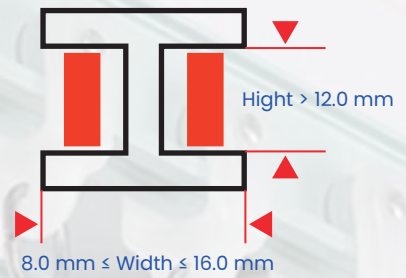

# Be adaptable to different scenes

According to different Rails

U Rail

I Rail

Round Rail

According to different Sizes

Window Size  $\leq$  5M

$5\text{M} \leq$  Window Size  $\leq$  10M

# Product List

Different model may have different functions, please confirm with our sales manager first.

**M028**

Product Size: 69mm\*56mm\*113mm  
Power: 2W  
Battery: 3.7V\*2pcs, 800mAh  
Torque: 2.5KG.cm  
Adapted Rail: U Rail  
Remote Control: Yes  
Phone Control: NO  
Voice Control: NO

**Basic (Sold Out)**

**M026**

Product Size: 50mm\*70mm\*114mm  
Power: 2W  
Battery: 3.7V\*2pcs, 800mAh  
Torque: 2.5KG.cm  
Adapted Rail: I Rail, U Rail, Round Rail  
Remote Control: Yes  
Phone Control: Yes  
Voice Control: Yes