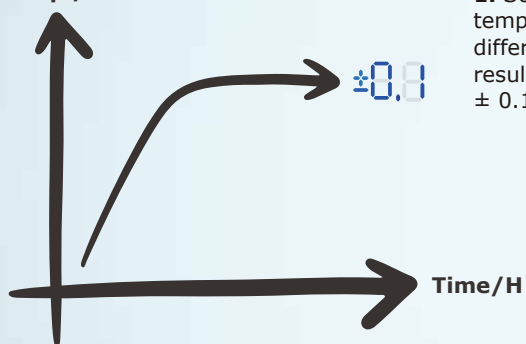

The product you are looking is

Temp./°C

1. Sous Vide cooks in **precise** temperature, even a 3°C difference will make another result, we control it in perfect $\pm 0.1^{\circ}\text{C}$ every time you cook.