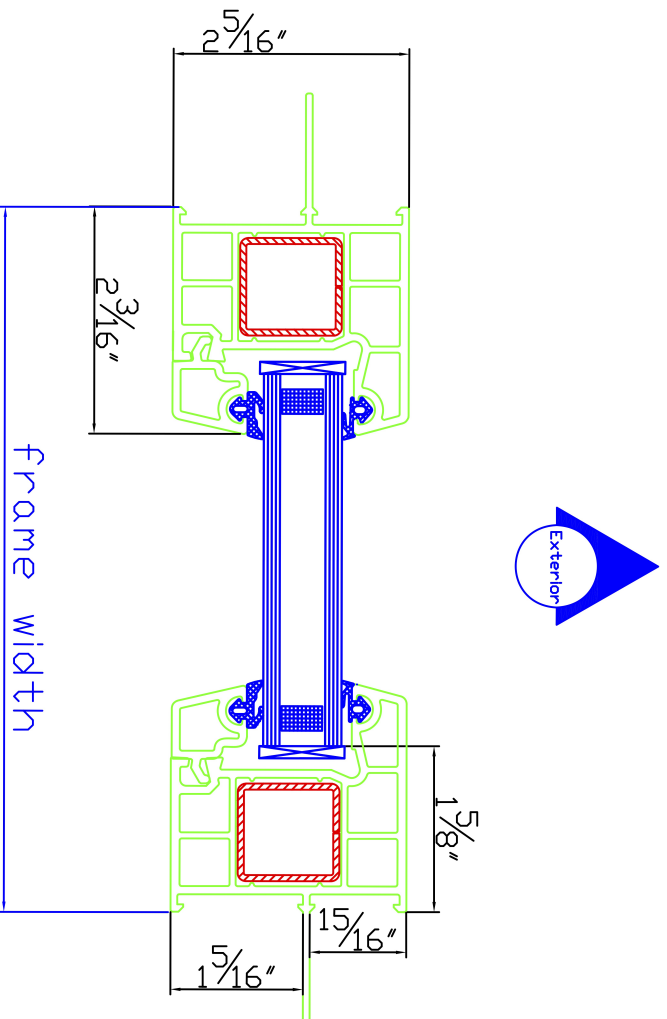

Series

Omni PVC

Product Type

P200 Fixed Window - jamb detail

Bede reserves the right to change product details without notice to improve performance.  
Before relying on product drawings, you may want to verify that you are viewing current details

Scale = 1/2 actual size when printed 8 1/2 x 11      0"      1"  
\*\*Actual dimensions may vary depending on printer      Scale      |+++++|

Updated: 11-20-09