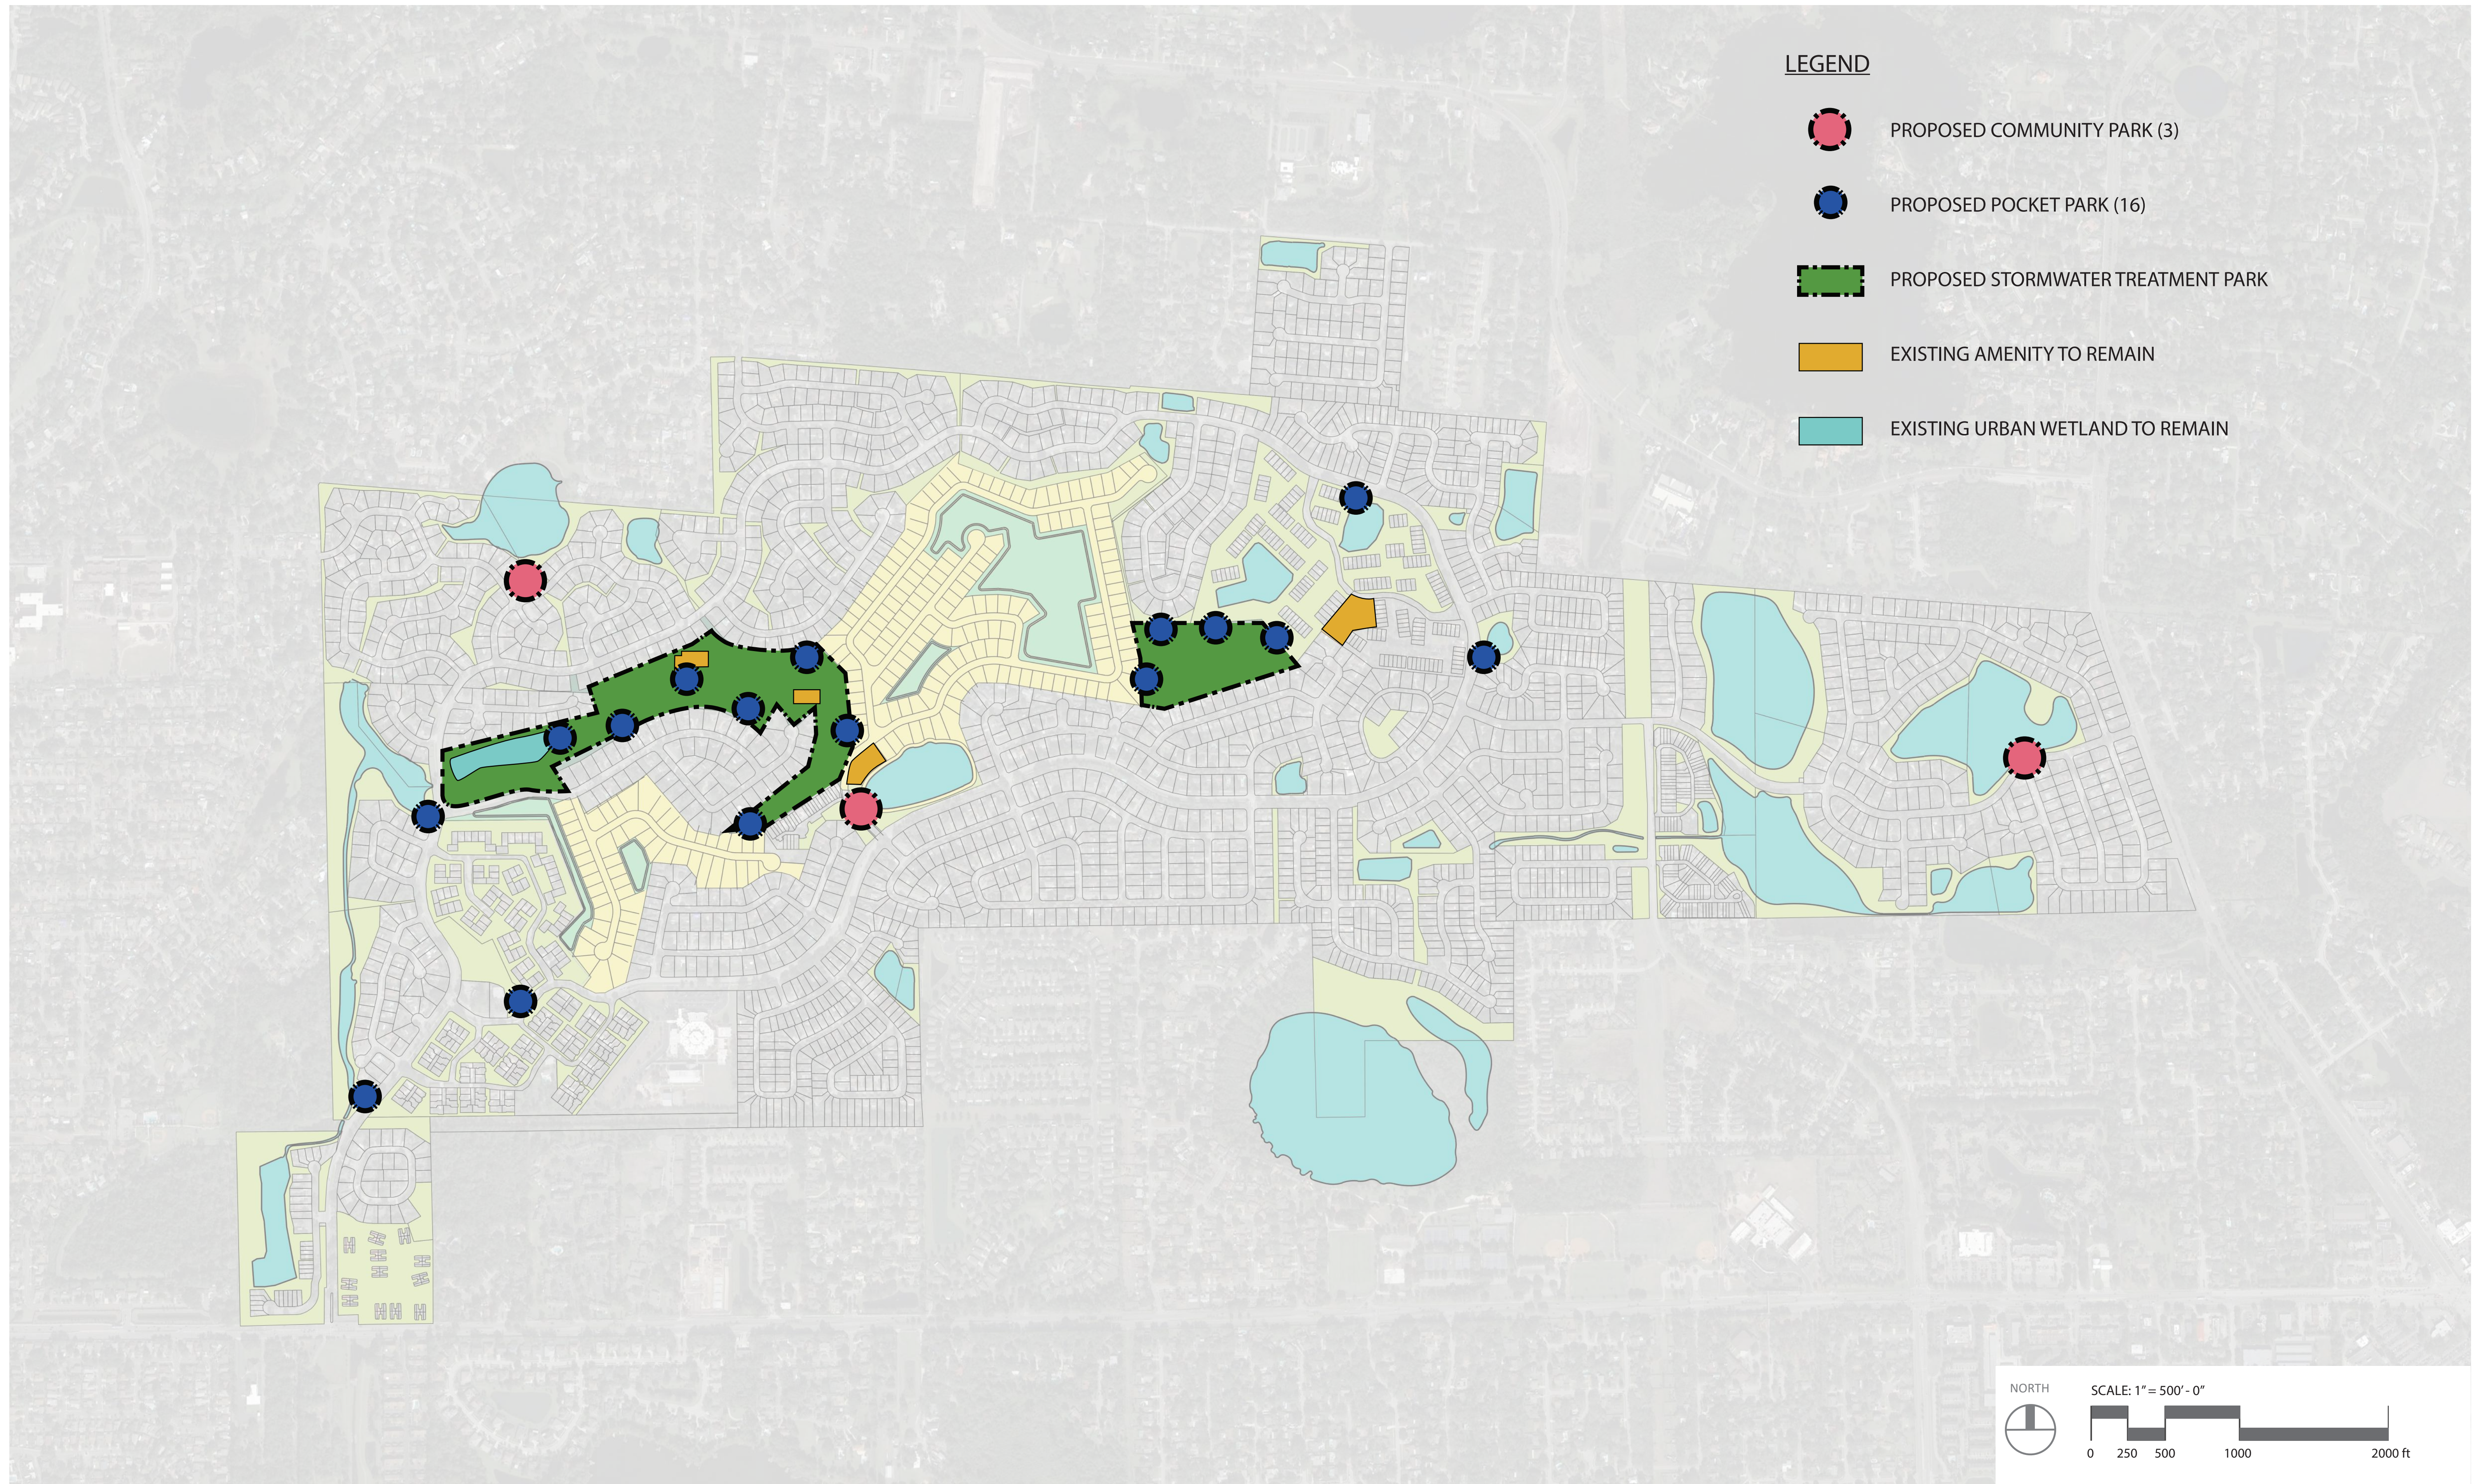

DEER RUN GOLF COURSE

CITY OF CASSELBERRY

PRELIMINARY CONCEPT DESIGN

NOVEMBER 20, 2019

OVERALL EXISTING PLAN (FOR REFERENCE ONLY)

OVERALL PLAN (EXISTING & PROPOSED CONDITIONS)

AMENITY LOCATION PLAN (EXISTING & PROPOSED)

IMAGE OF URBAN WETLAND FROM EXISTING ONSITE PHOTOS

IMAGE OF A DRY DETENTION BASIN (TYPICAL)

Tripsacum dactyloides
Fakahatchee Grass

Spartina bakeri
Sand Cordgrass

STORMWATER TREATMENT AREA AND PROPOSED PARK ENLARGMENT #1

SHARED TRAIL

12' WIDE SHARED TRAIL FEATURES:

- TRAIL FOR WALKING, JOGGING, DOG-WALKING AND MAINTENANCE ACCESS
- MAXIMUM REUSE OF EXISTING GOLF CART PATH (WHERE POSSIBLE)
- PLANT NATIVE / DROUGHT TOLERANT PLANTS ALONG TRAIL
- MINIMIZE IRRIGATION - IRRIGATE ONLY SLECTED LOCATIONS / AREAS.

COMMUNITY PARK - ENTRANCE

LEGEND

- ① BENCH PAD
- ② PLAYGROUND
- ③ WALKWAY
- ④ PAVILION
- ⑤ EXISTING ENTRANCE SIGNAGE
- ⑥ EXISTING NEIGHBORHOOD
- ⑦ EXISTING PARKING (IMPROVED)

COMMUNITY PARK - PLAYGROUND

LEGEND