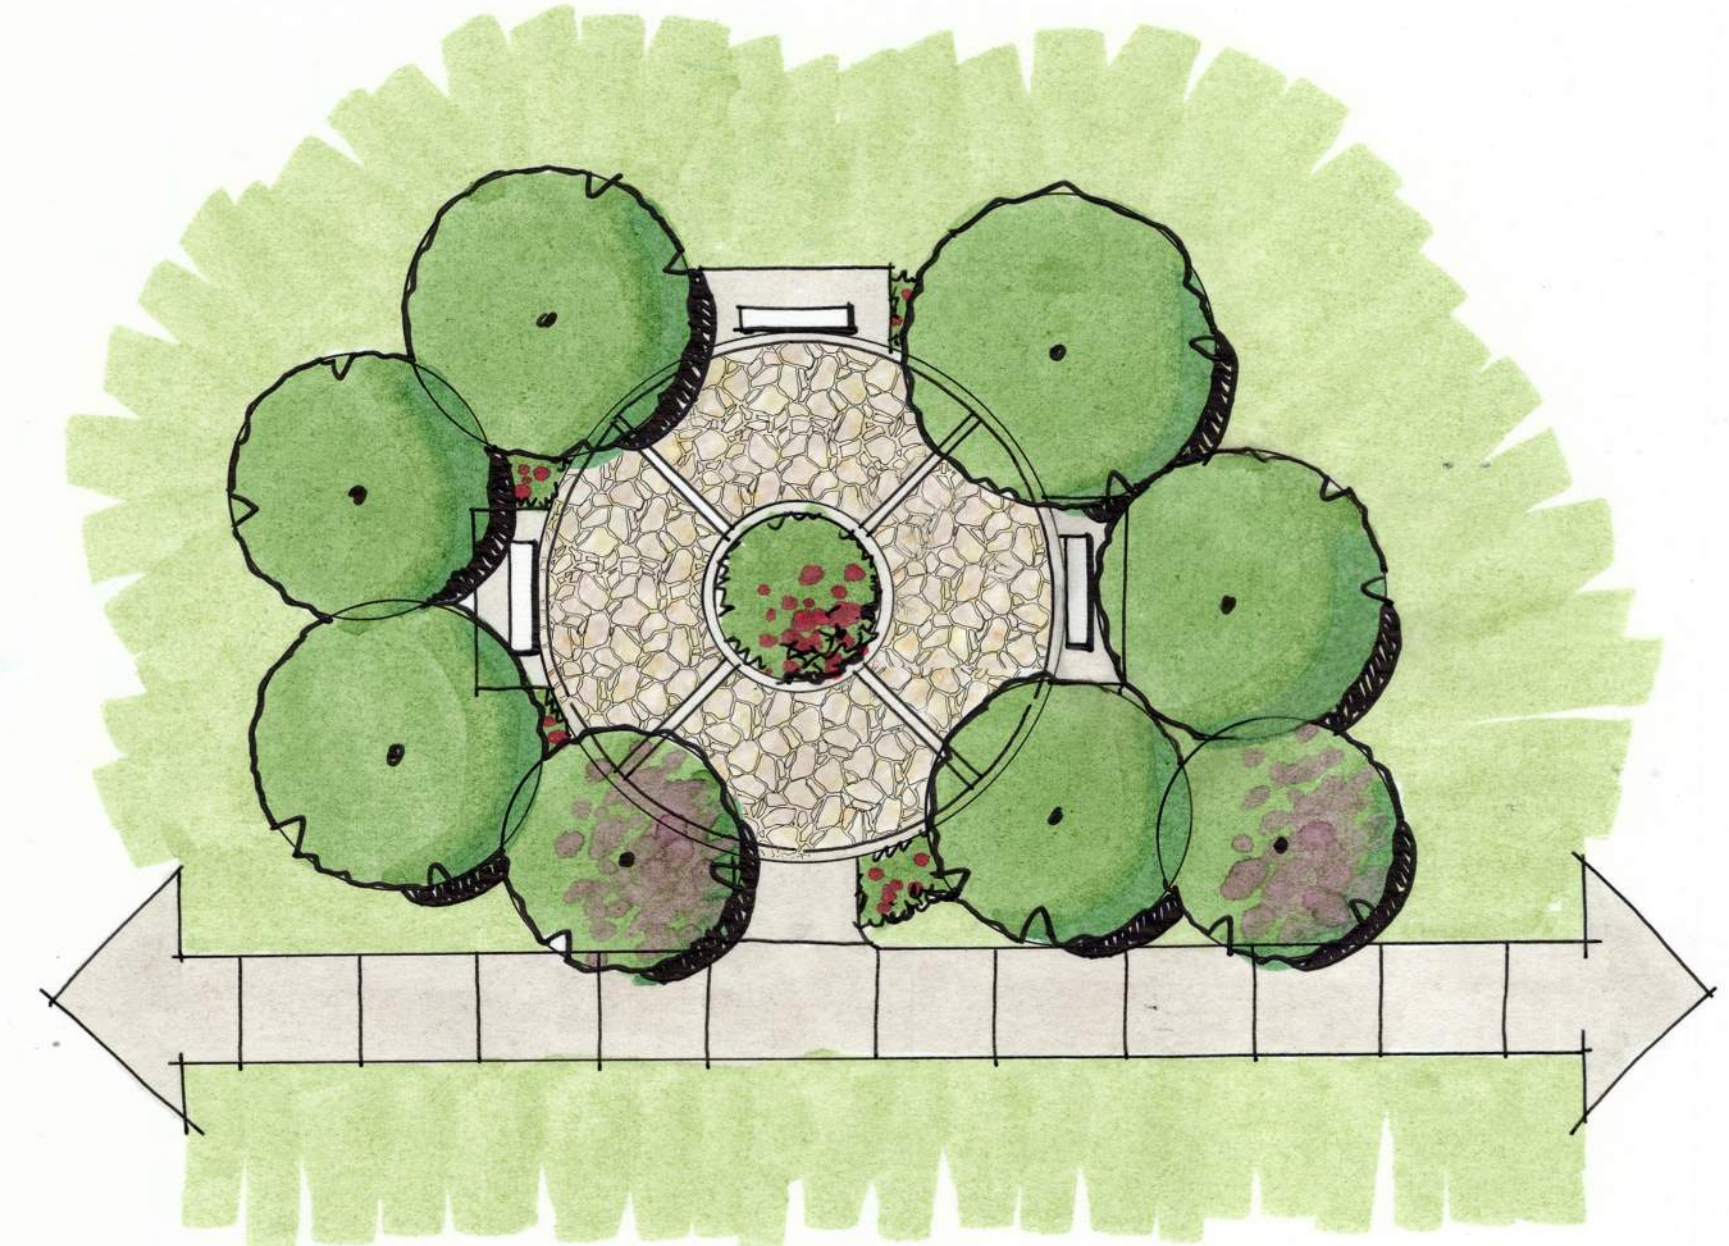

SHARED TRAIL

12' WIDE SHARED TRAIL FEATURES:

- TRAIL FOR WALKING, JOGGING, DOG-WALKING AND MAINTENANCE ACCESS
- MAXIMUM REUSE OF EXISTING GOLF CART PATH (WHERE POSSIBLE)
- PLANT NATIVE / DROUGHT TOLERANT PLANTS ALONG TRAIL
- MINIMIZE IRRIGATION - IRRIGATE ONLY SLECTED LOCATIONS / AREAS.

COMMUNITY PARK - ENTRANCE

LEGEND

- ① BENCH PAD
- ② PLAYGROUND
- ③ WALKWAY
- ④ PAVILION
- ⑤ EXISTING ENTRANCE SIGNAGE
- ⑥ EXISTING NEIGHBORHOOD
- ⑦ EXISTING PARKING (IMPROVED)

COMMUNITY PARK - PLAYGROUND

LEGEND

- ① PLAYGROUND
- ② WALKWAY
- ③ SHADE PAVILION
- ④ EXISTING NEIGHBORHOOD
- ⑤ DECORATIVE FENCE
- ⑥ EXISTING TREE TO REMOVE

COMMUNITY PARK - LINEAR PARK

LEGEND

- ① BENCH PAD
- ② WOOD DECK
- ③ WALKWAY
- ④ EXISTING NEIGHBORHOOD
- ⑤ LAKE

POCKET PARK - OPTIONS

OPTION A

OPTION B

OPTION C

NATIVE PLANT PALLETTE

(NO IRRIGATION REQUIRED AFTER ESTABLISHMENT OF THE PLANTS)

TREES

Quercus virginiana
Live Oak