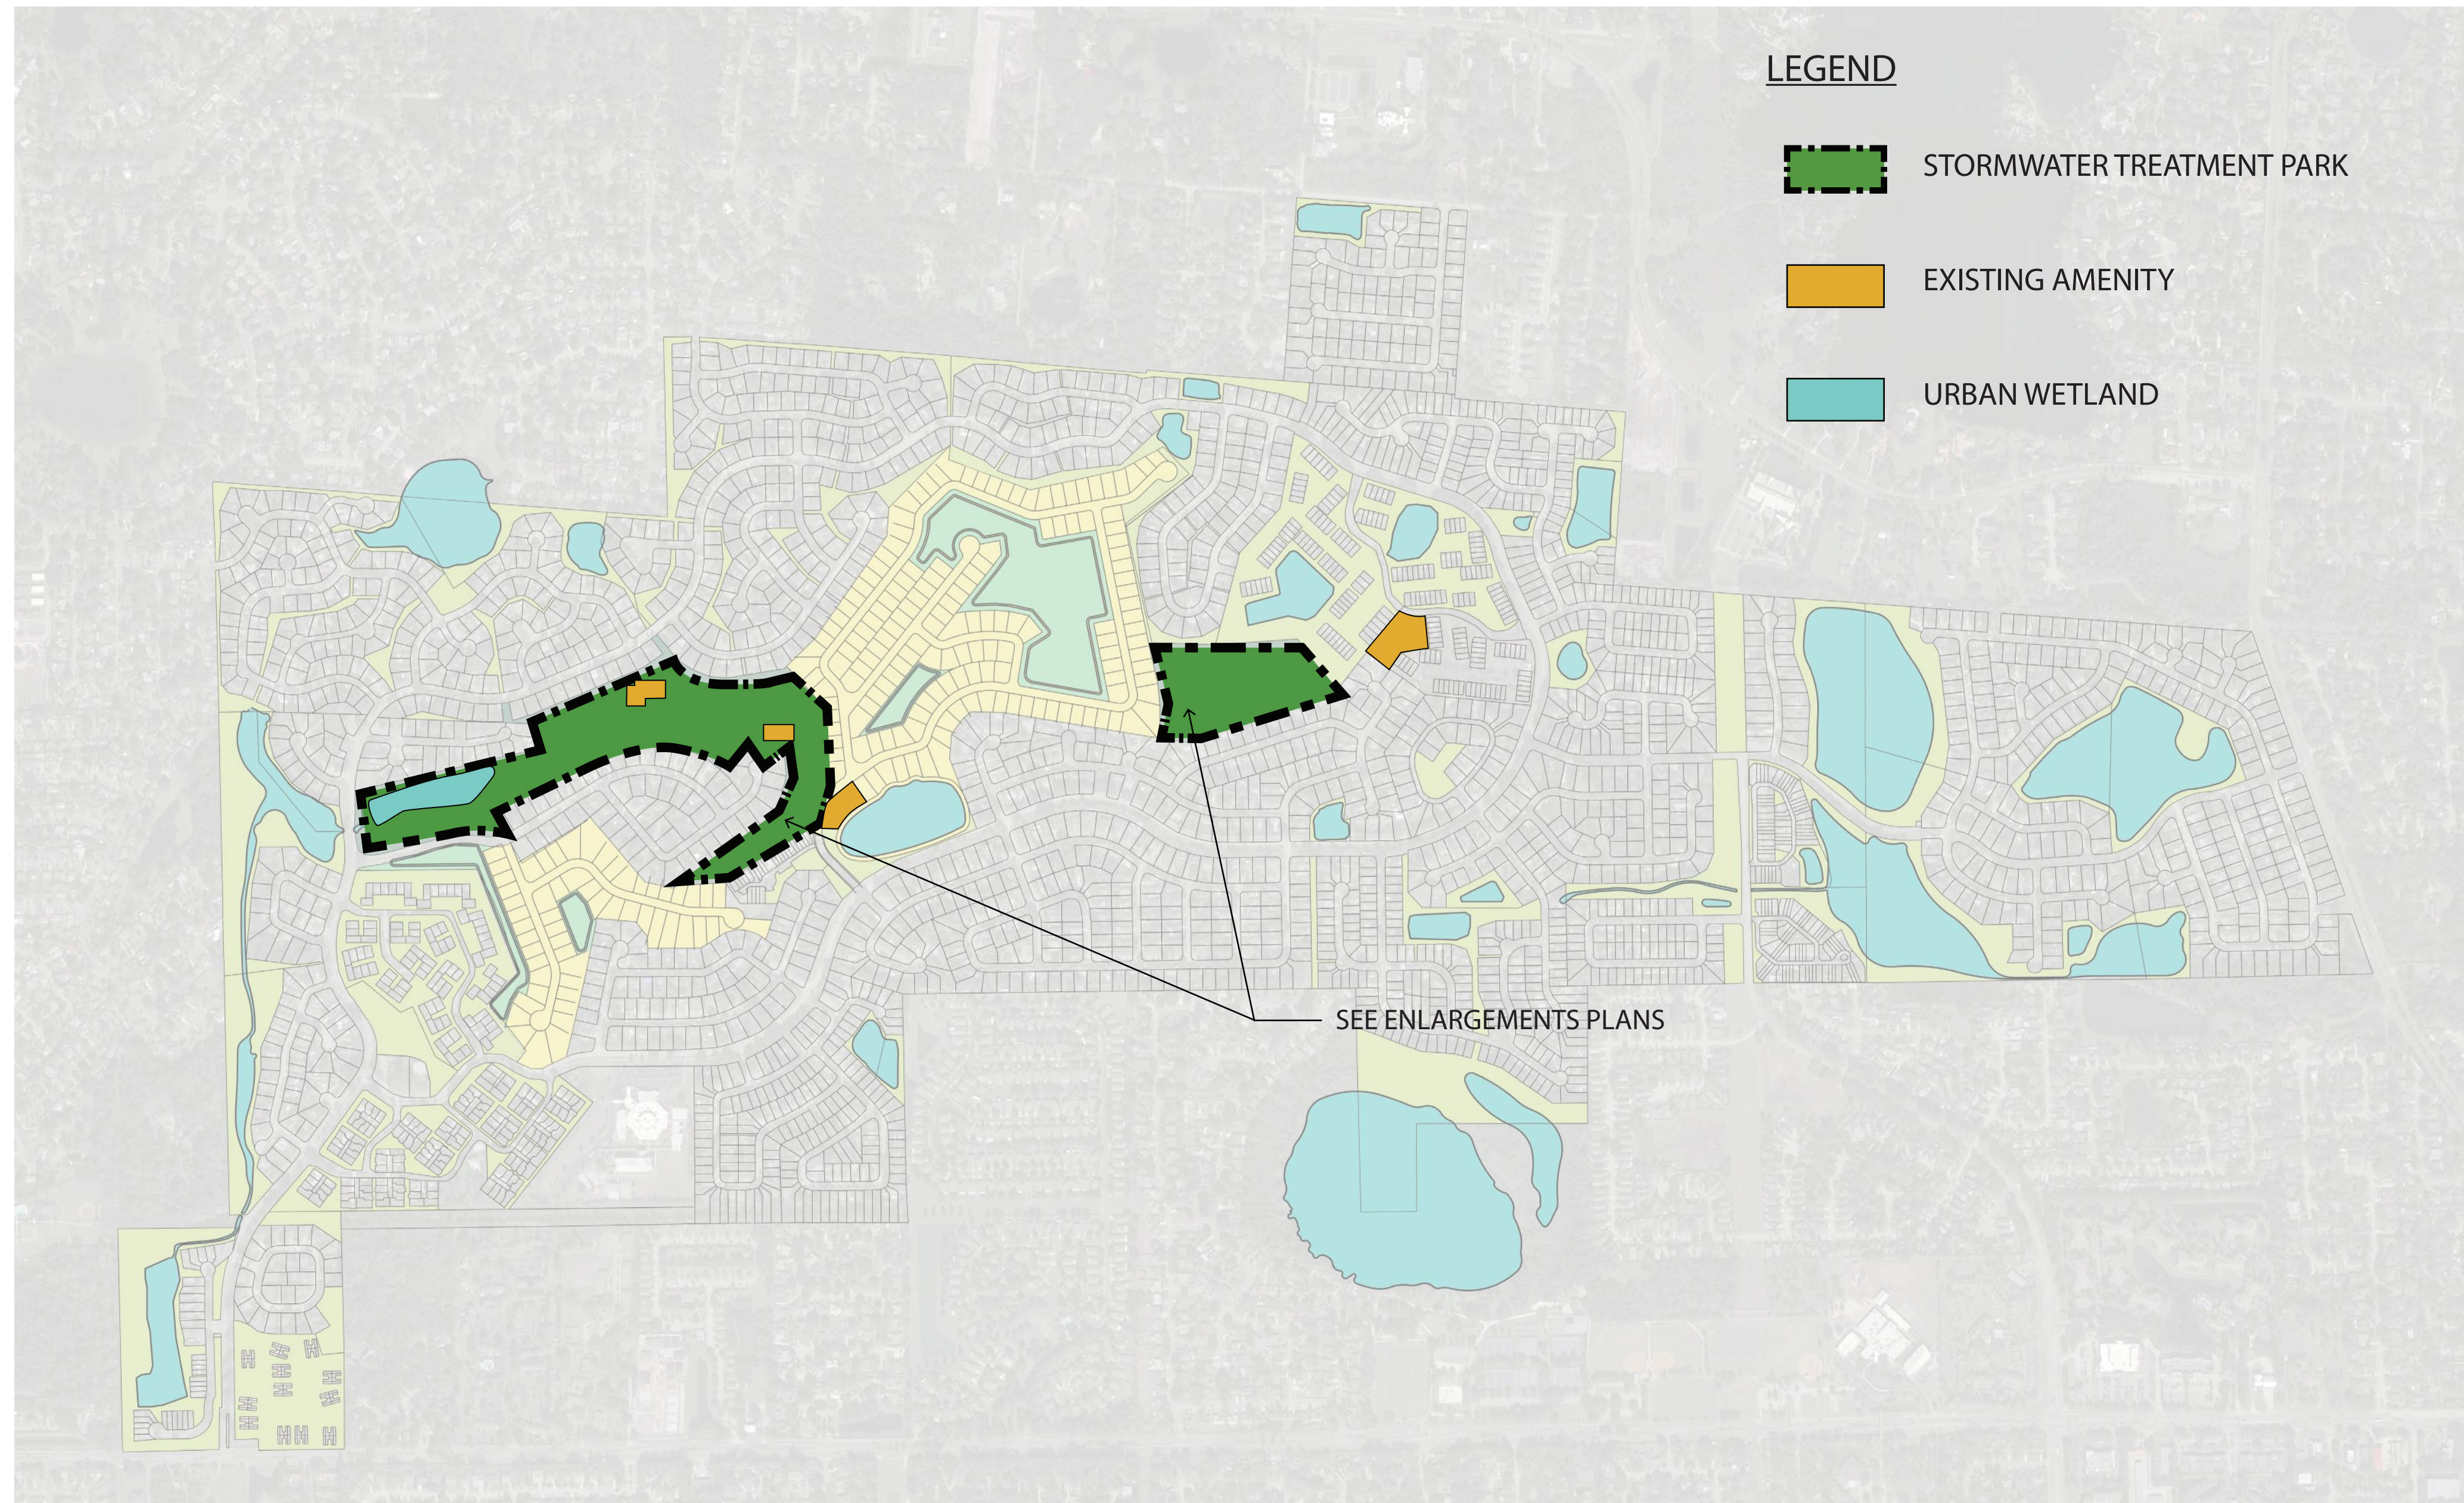

EXISTING GOLF COURSE - STORMWATER TREATMENT AREAS AND PROPOSED PARK OPPORTUNITY(S)