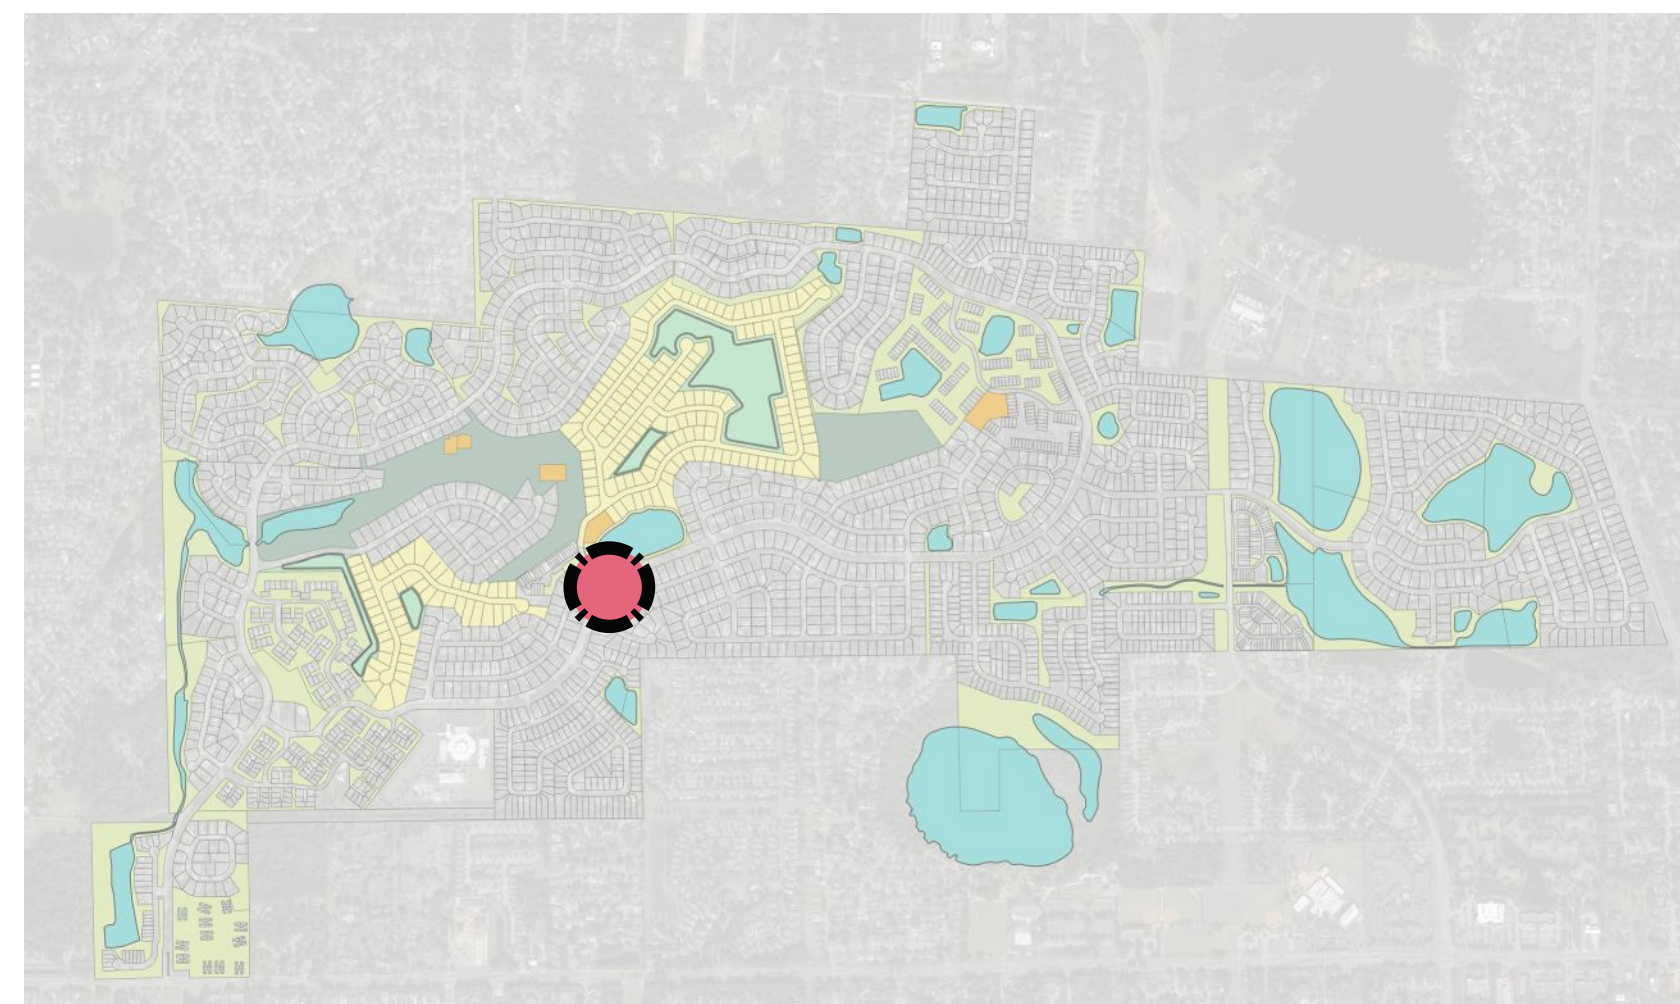

COMMUNITY PARK - ENTRANCE