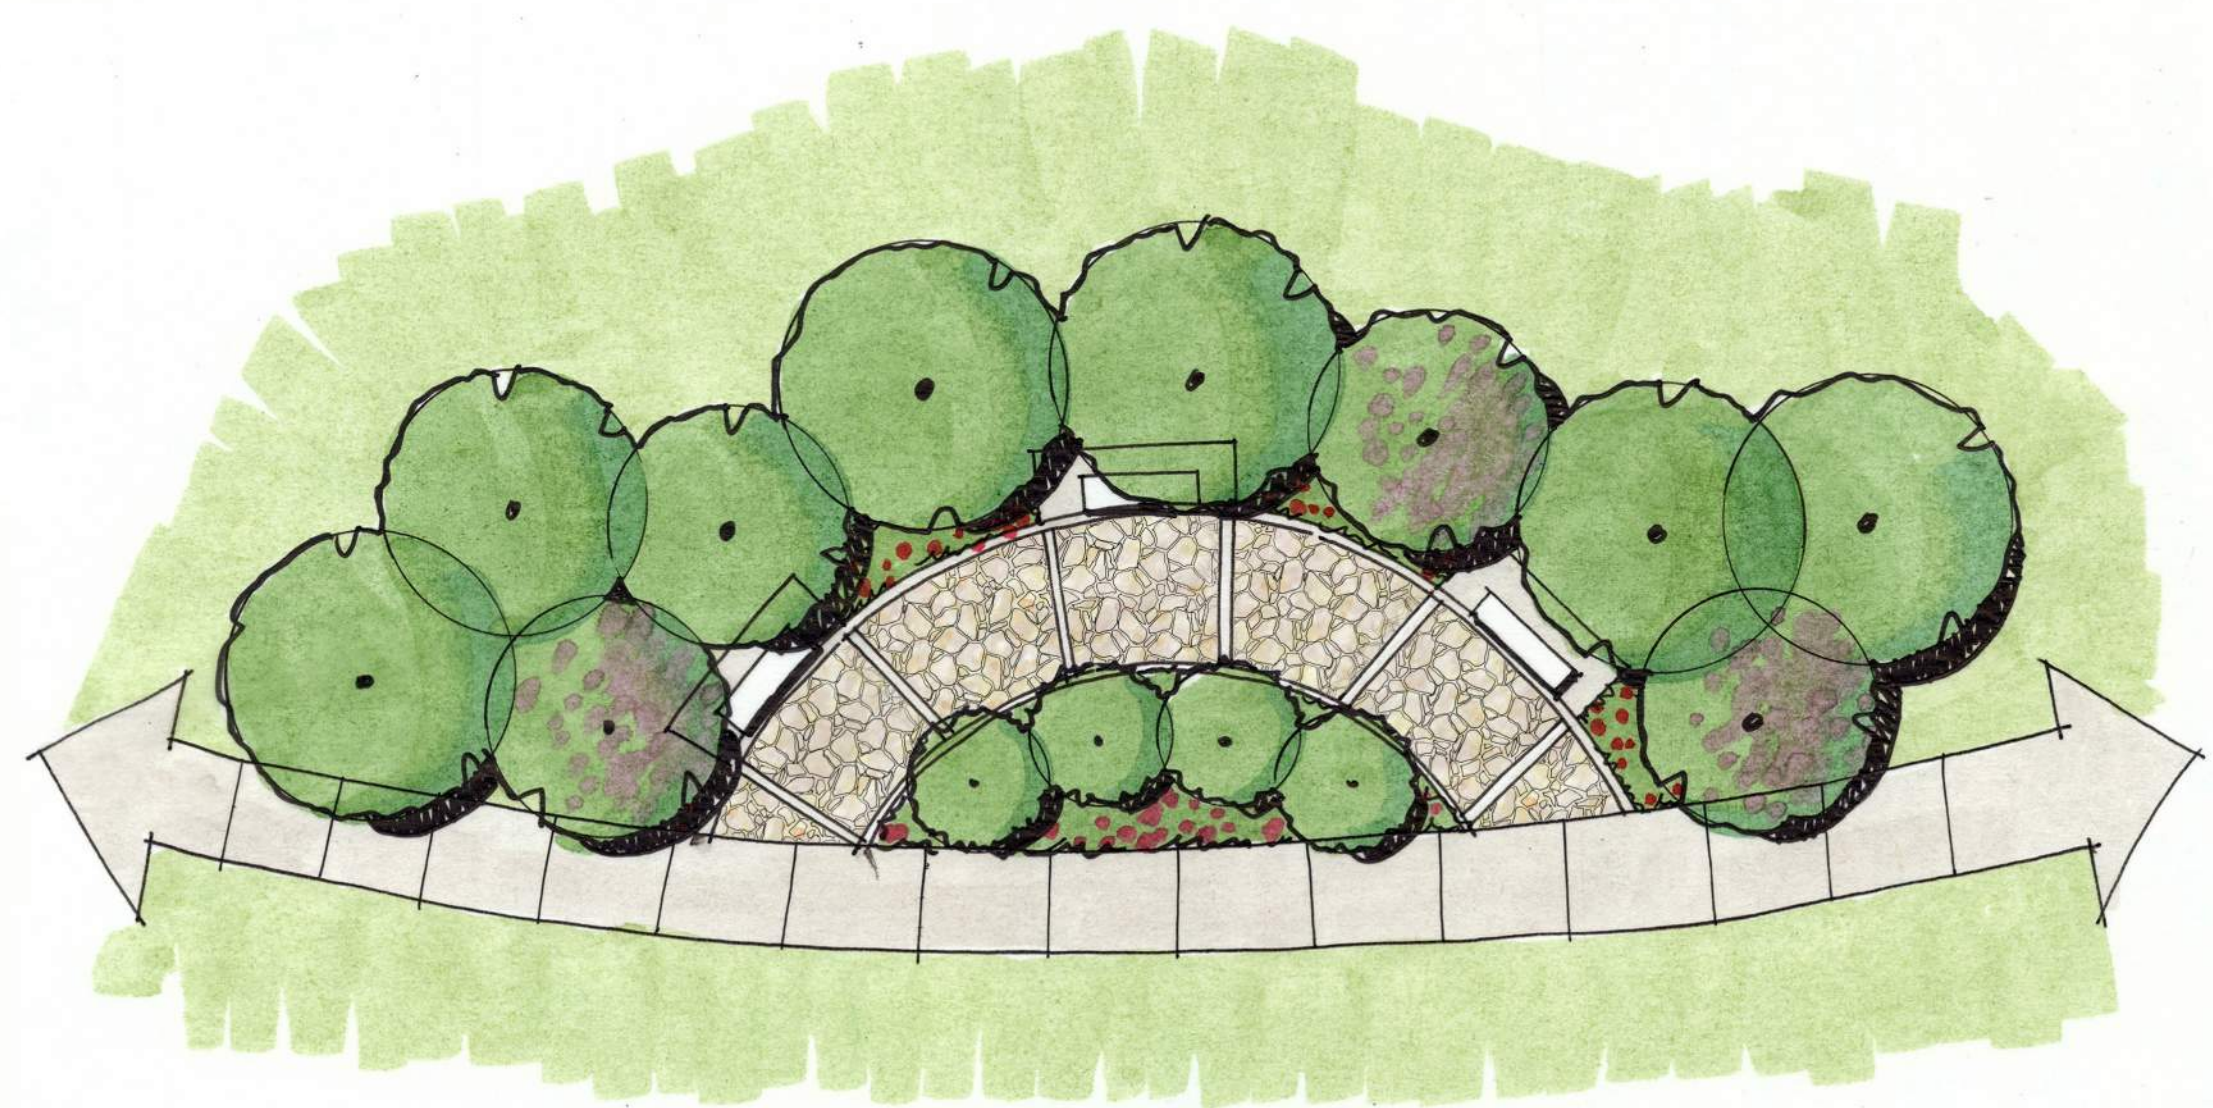

SHARED TRAIL

12' WIDE SHARED TRAIL FEATURES:

- TRAIL FOR WALKING, JOGGING, DOG-WALKING AND MAINTENANCE ACCESS
- MAXIMUM REUSE OF EXISTING GOLF CART PATH (WHERE POSSIBLE)
- PLANT NATIVE / DROUGHT TOLERANT PLANTS ALONG TRAIL
- MINIMIZE IRRIGATION - IRRIGATE ONLY SLECTED LOCATIONS / AREAS.

COMMUNITY PARK - ENTRANCE

LEGEND

- ① BENCH PAD
- ② PLAYGROUND
- ③ WALKWAY
- ④ PAVILION
- ⑤ EXISTING ENTRANCE SIGNAGE
- ⑥ EXISTING NEIGHBORHOOD
- ⑦ EXISTING PARKING (IMPROVED)

COMMUNITY PARK - PLAYGROUND

LEGEND

- ① PLAYGROUND
- ② WALKWAY
- ③ SHADE PAVILION
- ④ EXISTING NEIGHBORHOOD
- ⑤ DECORATIVE FENCE
- ⑥ EXISTING TREE TO REMOVE

COMMUNITY PARK - LINEAR PARK

LEGEND

- ① BENCH PAD
- ② WOOD DECK
- ③ WALKWAY
- ④ EXISTING NEIGHBORHOOD
- ⑤ LAKE

POCKET PARK - OPTIONS

OPTION A

OPTION B

OPTION C

NATIVE PLANT PALLETTE

(NO IRRIGATION REQUIRED AFTER ESTABLISHMENT OF THE PLANTS)

TREES

Quercus virginiana
Live Oak