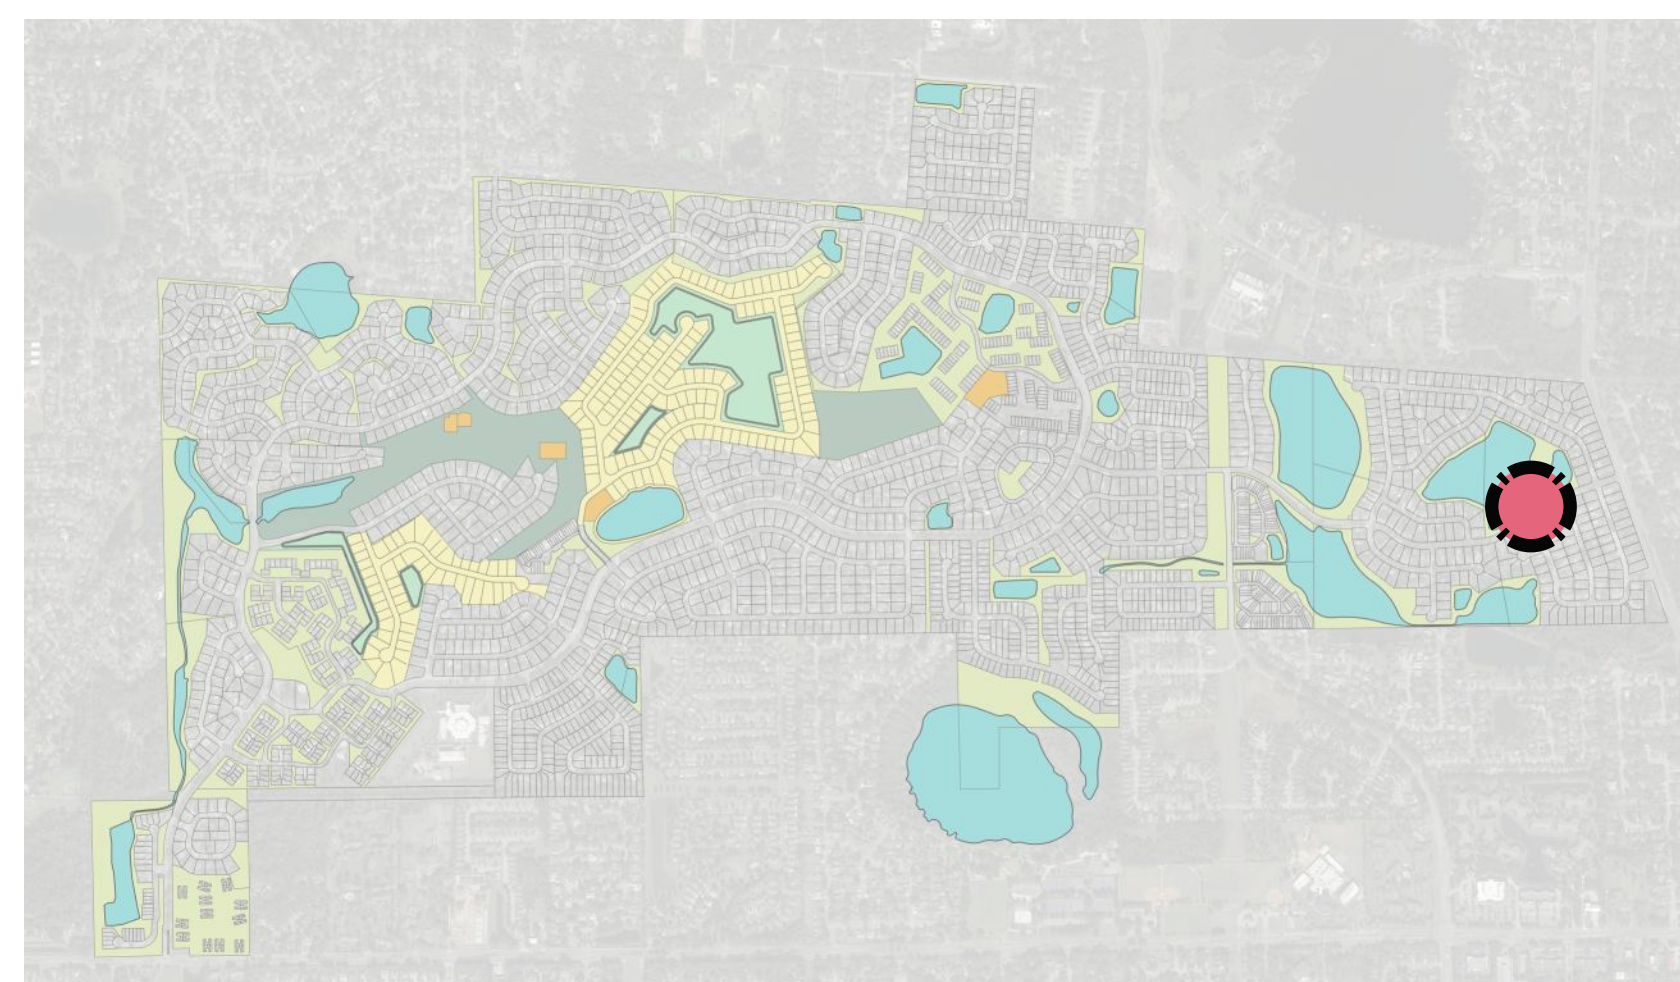

COMMUNITY PARK - LINEAR PARK