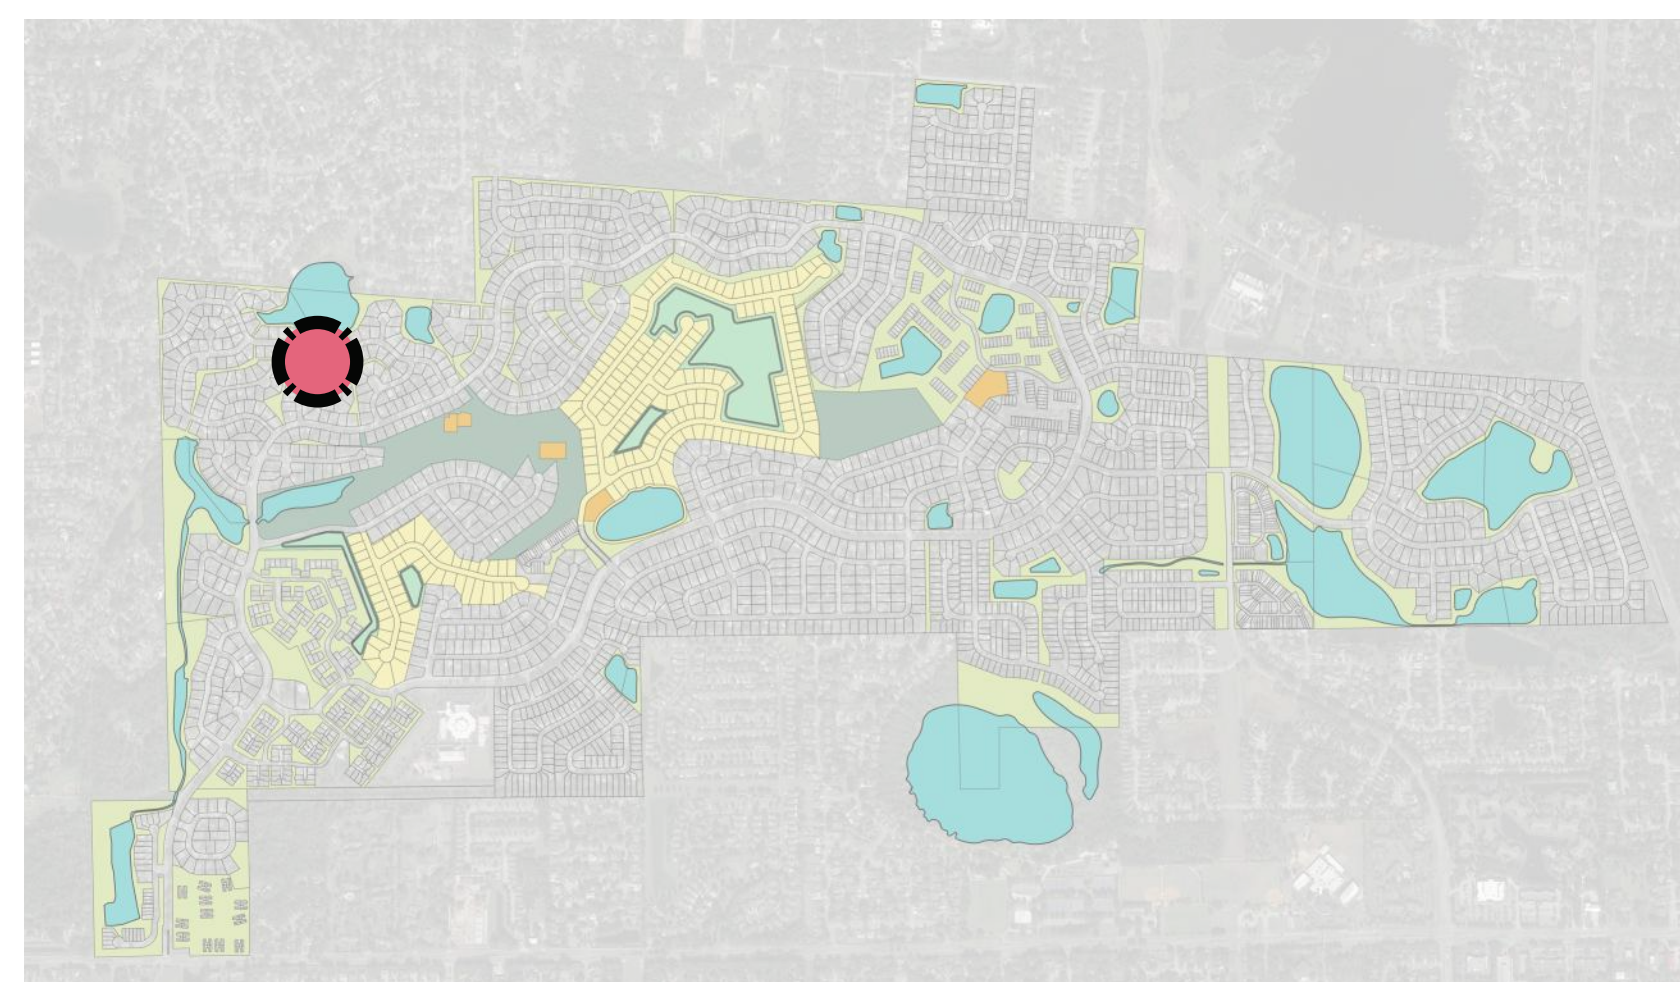

DEER RUN GOLF COURSE

CITY OF CASSELBERRY

PRELIMINARY CONCEPT DESIGN

NOVEMBER 20, 2019

OVERALL EXISTING PLAN (FOR REFERENCE ONLY)

OVERALL PLAN (EXISTING & PROPOSED CONDITIONS)

AMENITY LOCATION PLAN (EXISTING & PROPOSED)

CHARACTER IMAGE

STORMWATER TREATMENT AREA AND PROPOSED PARK ENLARGMENT #2

LEGEND	
① POCKET PARK OPPORTUNITY (TYP.)	⑦ PROPOSED TREE
② PAVILION	⑧ STORM WATER MANAGEMENT AREA (SEE CIVIL ENGINEER)
③ TRAIL	⑨ ORNAMENTAL GRASS (TYP.)
④ EXISTING NEIGHBORHOOD	⑩ EXISTING BERM
⑤ PROPOSED SF LOTS	⑪ WALKWAY CONNECTION (TYP.)
⑥ EXISTING TREES	

SHARED TRAIL

12' WIDE SHARED TRAIL FEATURES:

- TRAIL FOR WALKING, JOGGING, DOG-WALKING AND MAINTENANCE ACCESS
- MAXIMUM REUSE OF EXISTING GOLF CART PATH (WHERE POSSIBLE)
- PLANT NATIVE / DROUGHT TOLERANT PLANTS ALONG TRAIL
- MINIMIZE IRRIGATION - IRRIGATE ONLY SLECTED LOCATIONS / AREAS.

COMMUNITY PARK - ENTRANCE

LEGEND

- ① BENCH PAD
- ② PLAYGROUND
- ③ WALKWAY
- ④ PAVILION
- ⑤ EXISTING ENTRANCE SIGNAGE
- ⑥ EXISTING NEIGHBORHOOD
- ⑦ EXISTING PARKING (IMPROVED)

COMMUNITY PARK - PLAYGROUND

LEGEND