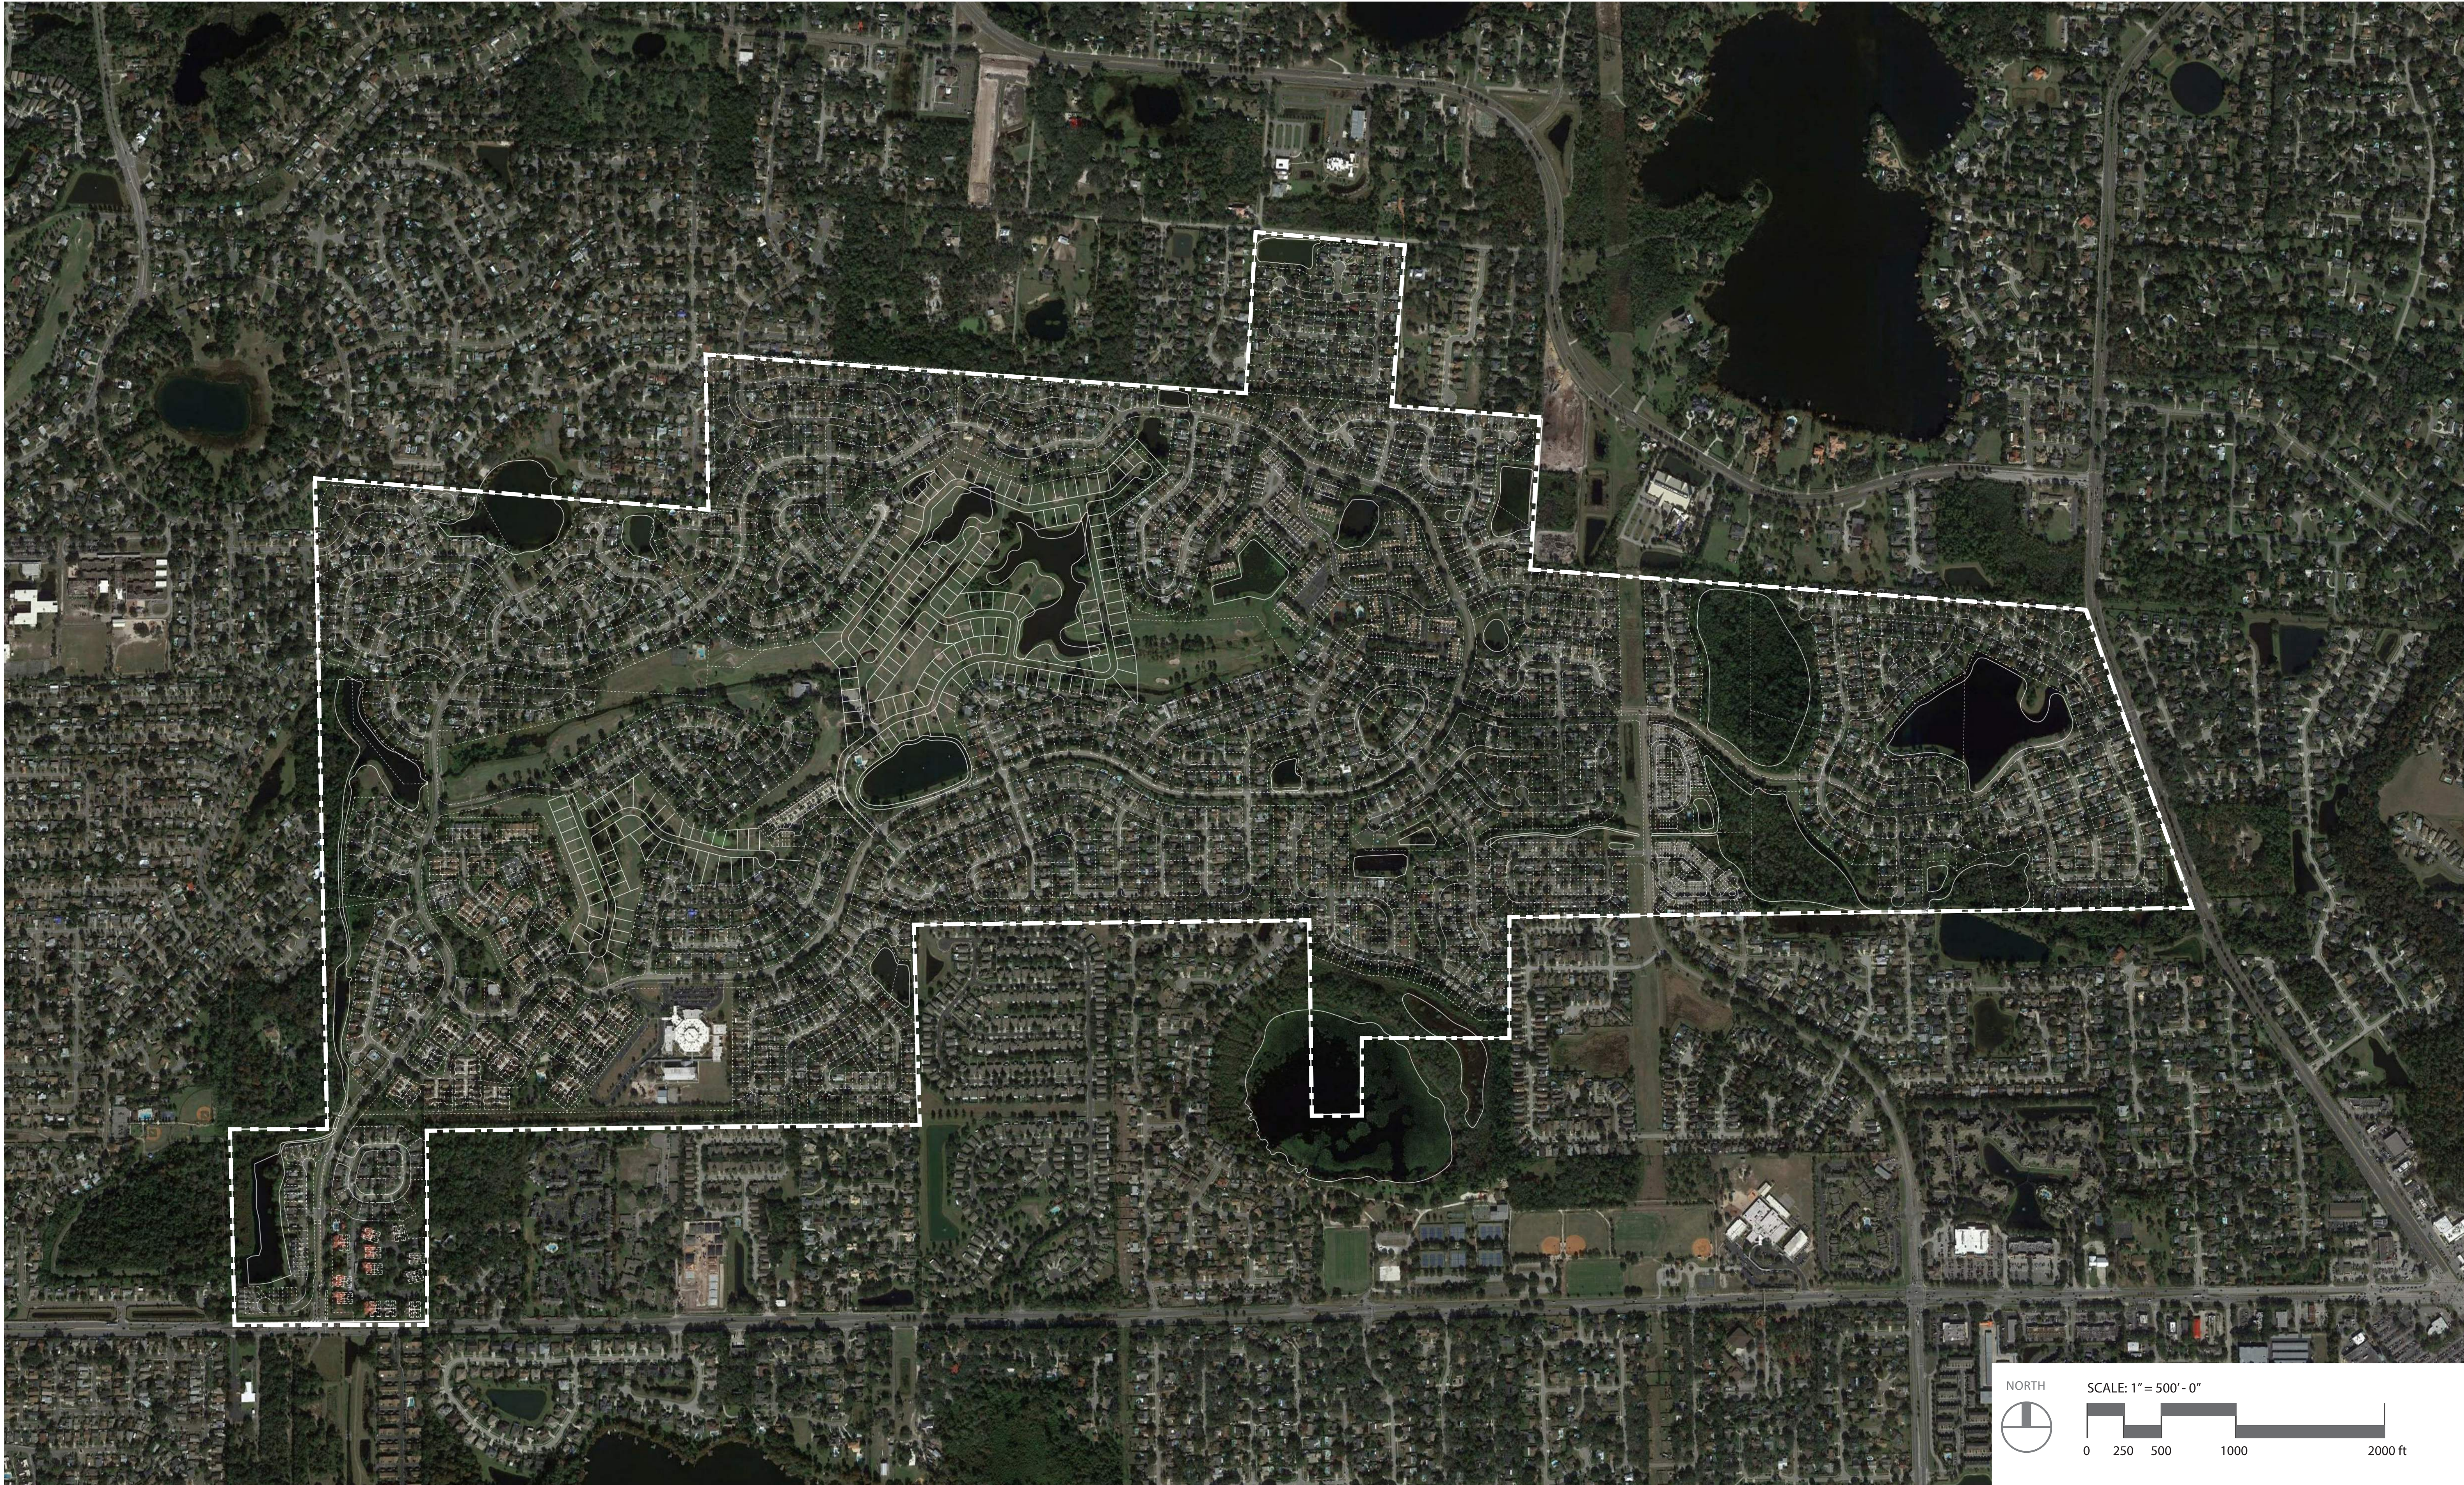

DEER RUN GOLF COURSE

CITY OF CASSELBERRY

PRELIMINARY CONCEPT DESIGN

NOVEMBER 20, 2019

OVERALL EXISTING PLAN (FOR REFERENCE ONLY)

OVERALL PLAN (EXISTING & PROPOSED CONDITIONS)

AMENITY LOCATION PLAN (EXISTING & PROPOSED)

IMAGE OF URBAN WETLAND FROM EXISTING ONSITE PHOTOS

IMAGE OF A DRY DETENTION BASIN (TYPICAL)

Tripsacum dactyloides
Fakahatchee Grass

Spartina bakeri
Sand Cordgrass

STORMWATER TREATMENT AREA AND PROPOSED PARK ENLARGMENT #1

LEGEND	
① POCKET PARK OPPORTUNITY (TYP.)	⑦ STORM WATER MANAGEMENT AREA (SEE CIVIL ENGINEER)
② TRAIL	
③ EXISTING NEIGHBORHOOD	
④ PROPOSED SF LOTS	
⑤ ORNAMENTAL GRASS (TYP.)	
⑥ PROPOSED TREES (TYP.)	

CHARACTER IMAGE

SHARED TRAIL

12' WIDE SHARED TRAIL FEATURES:

- TRAIL FOR WALKING, JOGGING, DOG-WALKING AND MAINTENANCE ACCESS
- MAXIMUM REUSE OF EXISTING GOLF CART PATH (WHERE POSSIBLE)
- PLANT NATIVE / DROUGHT TOLERANT PLANTS ALONG TRAIL
- MINIMIZE IRRIGATION - IRRIGATE ONLY SLECTED LOCATIONS / AREAS.