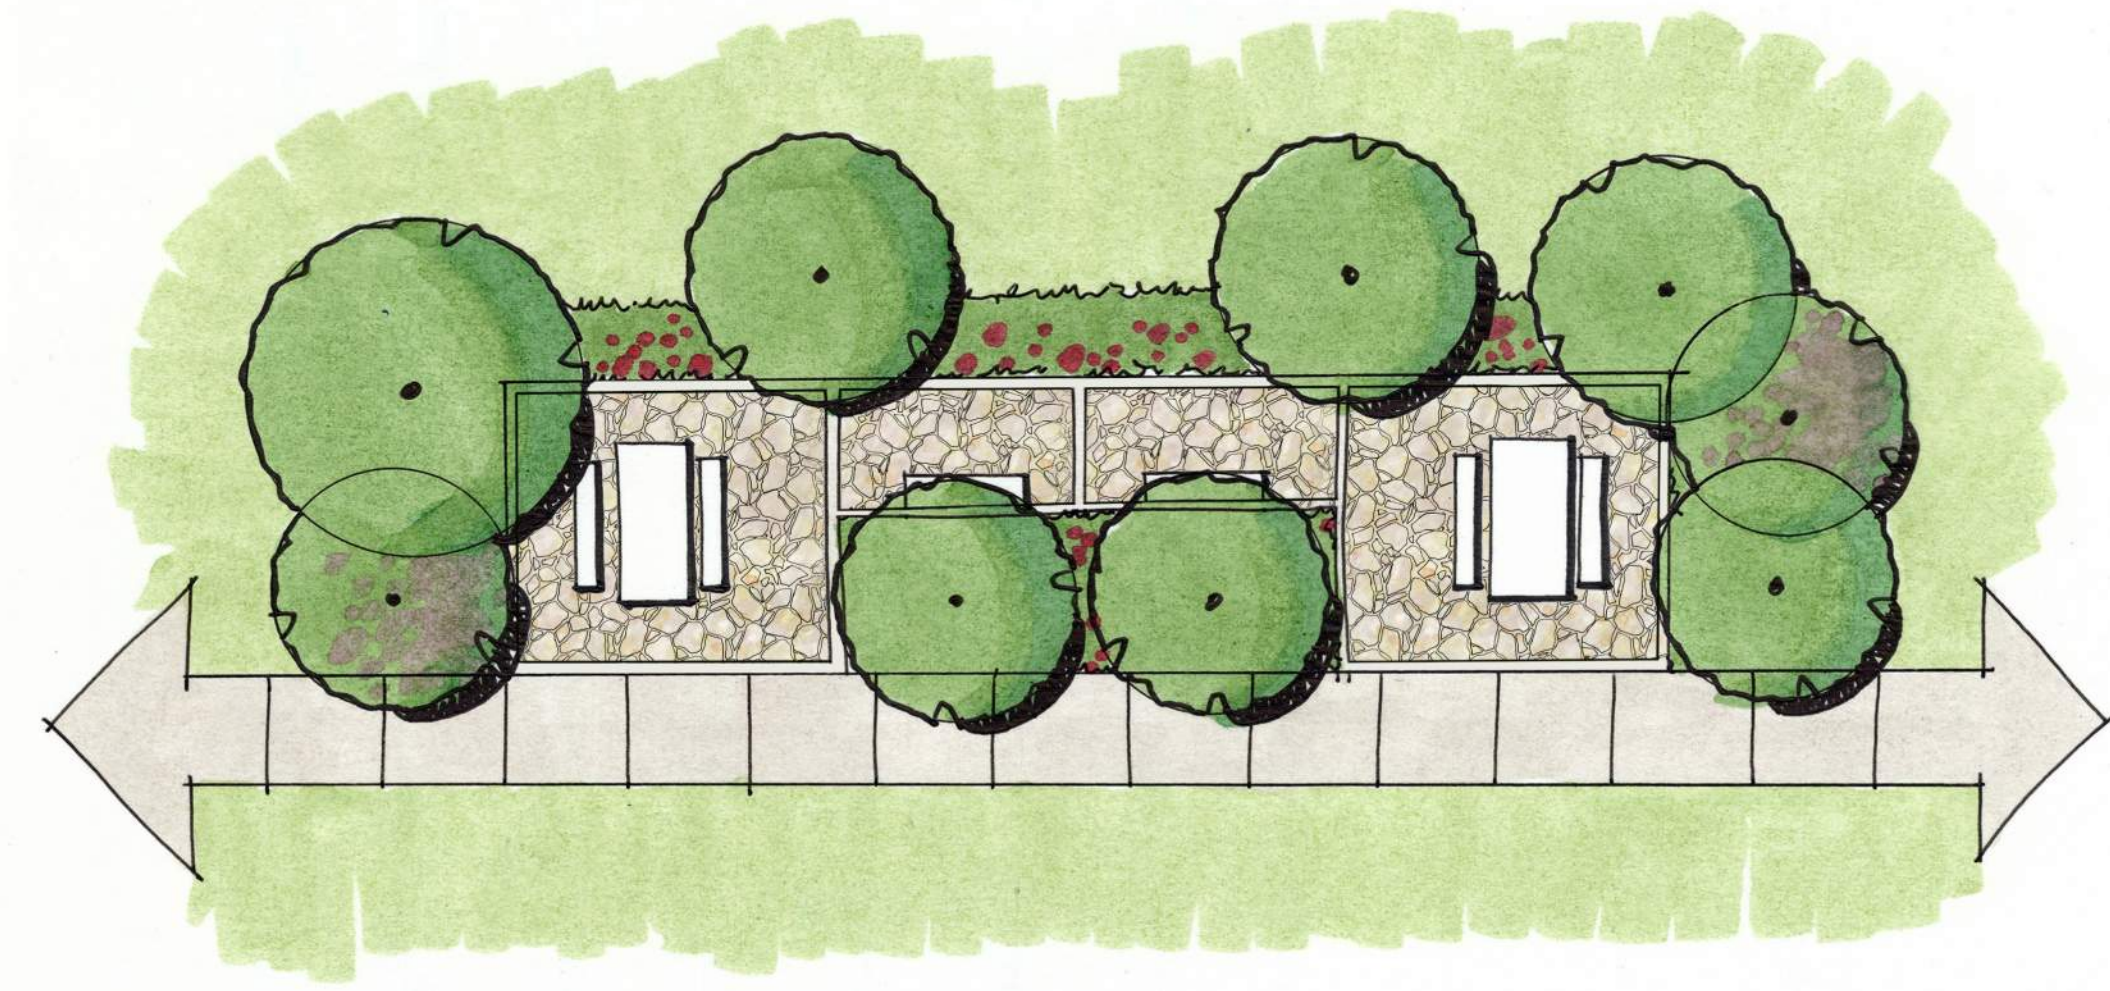

SHARED TRAIL

12' WIDE SHARED TRAIL FEATURES:

- TRAIL FOR WALKING, JOGGING, DOG-WALKING AND MAINTENANCE ACCESS
- MAXIMUM REUSE OF EXISTING GOLF CART PATH (WHERE POSSIBLE)
- PLANT NATIVE / DROUGHT TOLERANT PLANTS ALONG TRAIL
- MINIMIZE IRRIGATION - IRRIGATE ONLY SLECTED LOCATIONS / AREAS.

COMMUNITY PARK - ENTRANCE

LEGEND

- ① BENCH PAD
- ② PLAYGROUND
- ③ WALKWAY
- ④ PAVILION
- ⑤ EXISTING ENTRANCE SIGNAGE
- ⑥ EXISTING NEIGHBORHOOD
- ⑦ EXISTING PARKING (IMPROVED)

COMMUNITY PARK - PLAYGROUND

LEGEND

- ① PLAYGROUND
- ② WALKWAY
- ③ SHADE PAVILION
- ④ EXISTING NEIGHBORHOOD
- ⑤ DECORATIVE FENCE
- ⑥ EXISTING TREE TO REMOVE

COMMUNITY PARK - LINEAR PARK

LEGEND

- ① BENCH PAD
- ② WOOD DECK
- ③ WALKWAY
- ④ EXISTING NEIGHBORHOOD
- ⑤ LAKE

POCKET PARK - OPTIONS

OPTION A

OPTION B

OPTION C

NATIVE PLANT PALLETTE

(NO IRRIGATION REQUIRED AFTER ESTABLISHMENT OF THE PLANTS)

TREES

Quercus virginiana
Live Oak