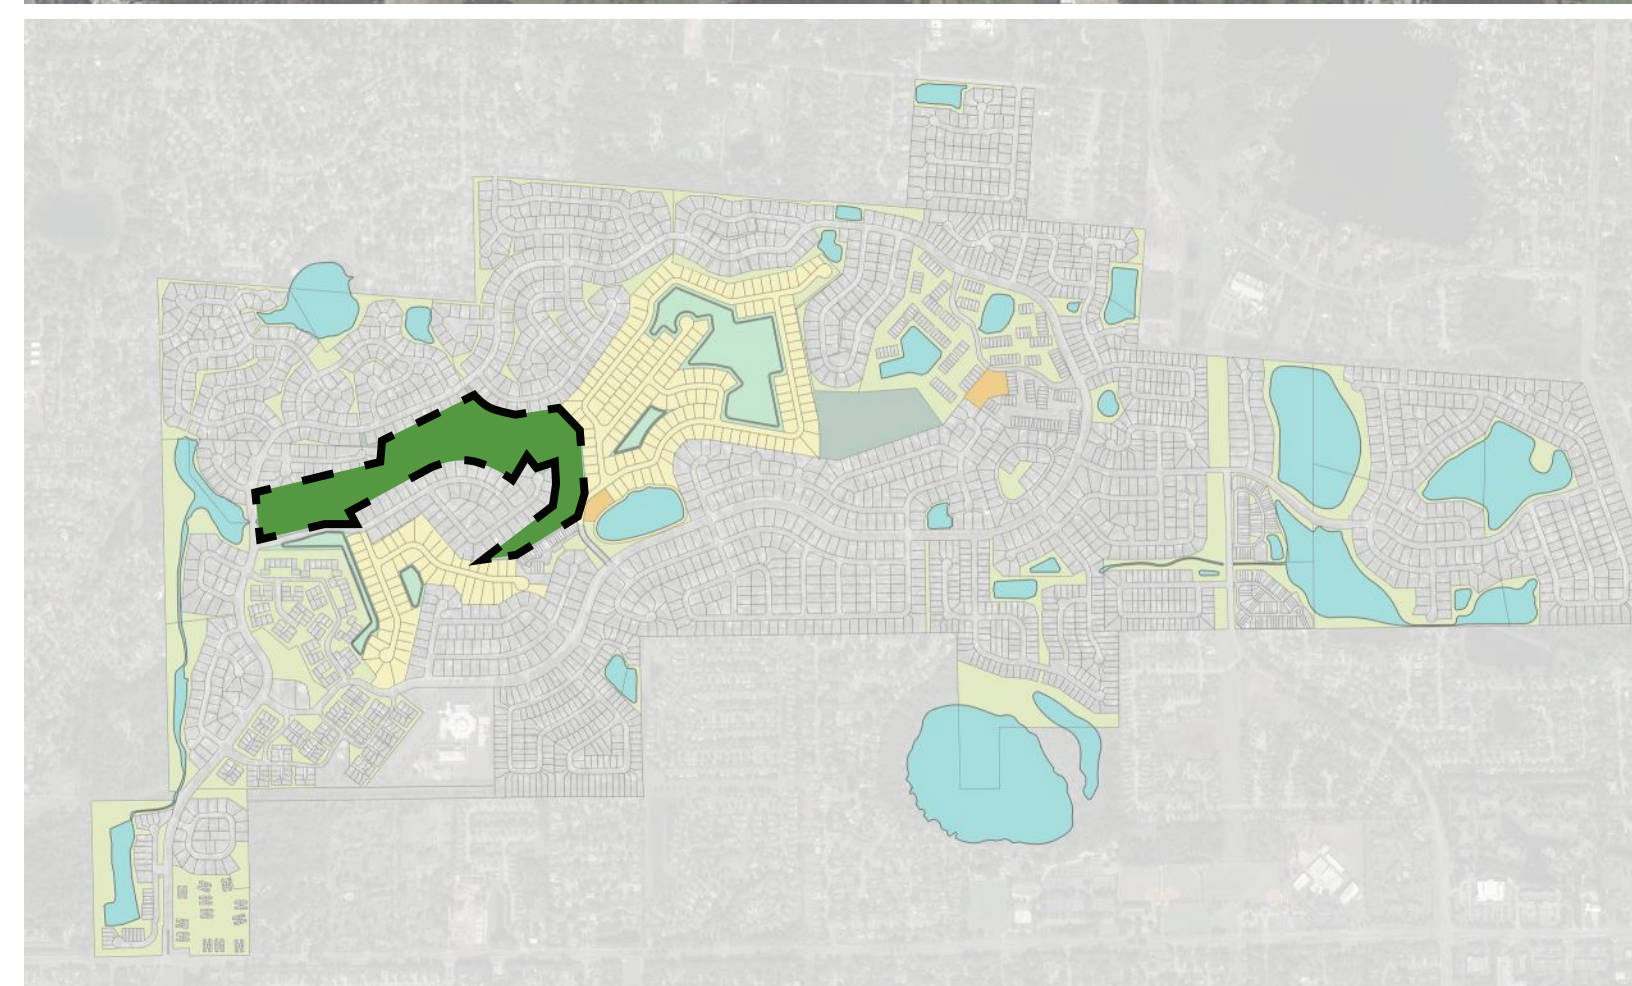

DEER RUN GOLF COURSE

CITY OF CASSELBERRY

PRELIMINARY CONCEPT DESIGN

NOVEMBER 20, 2019

OVERALL EXISTING PLAN (FOR REFERENCE ONLY)

OVERALL PLAN (EXISTING & PROPOSED CONDITIONS)

AMENITY LOCATION PLAN (EXISTING & PROPOSED)

IMAGE OF URBAN WETLAND FROM EXISTING ONSITE PHOTOS

IMAGE OF A DRY DETENTION BASIN (TYPICAL)

Tripsacum dactyloides
Fakahatchee Grass

Spartina bakeri
Sand Cordgrass

STORMWATER TREATMENT AREA AND PROPOSED PARK ENLARGMENT #1

LEGEND	
① POCKET PARK OPPORTUNITY (TYP.)	⑦ STORM WATER MANAGEMENT AREA (SEE CIVIL ENGINEER)
② TRAIL	
③ EXISTING NEIGHBORHOOD	
④ PROPOSED SF LOTS	
⑤ ORNAMENTAL GRASS (TYP.)	
⑥ PROPOSED TREES (TYP.)	

CHARACTER IMAGE

CHARACTER IMAGE

STORMWATER TREATMENT AREA AND PROPOSED PARK ENLARGMENT #2

LEGEND	
① POCKET PARK OPPORTUNITY (TYP.)	⑦ PROPOSED TREE
② PAVILION	⑧ STORM WATER MANAGEMENT AREA (SEE CIVIL ENGINEER)
③ TRAIL	⑨ ORNAMENTAL GRASS (TYP.)
④ EXISTING NEIGHBORHOOD	⑩ EXISTING BERM
⑤ PROPOSED SF LOTS	⑪ WALKWAY CONNECTION (TYP.)
⑥ EXISTING TREES	