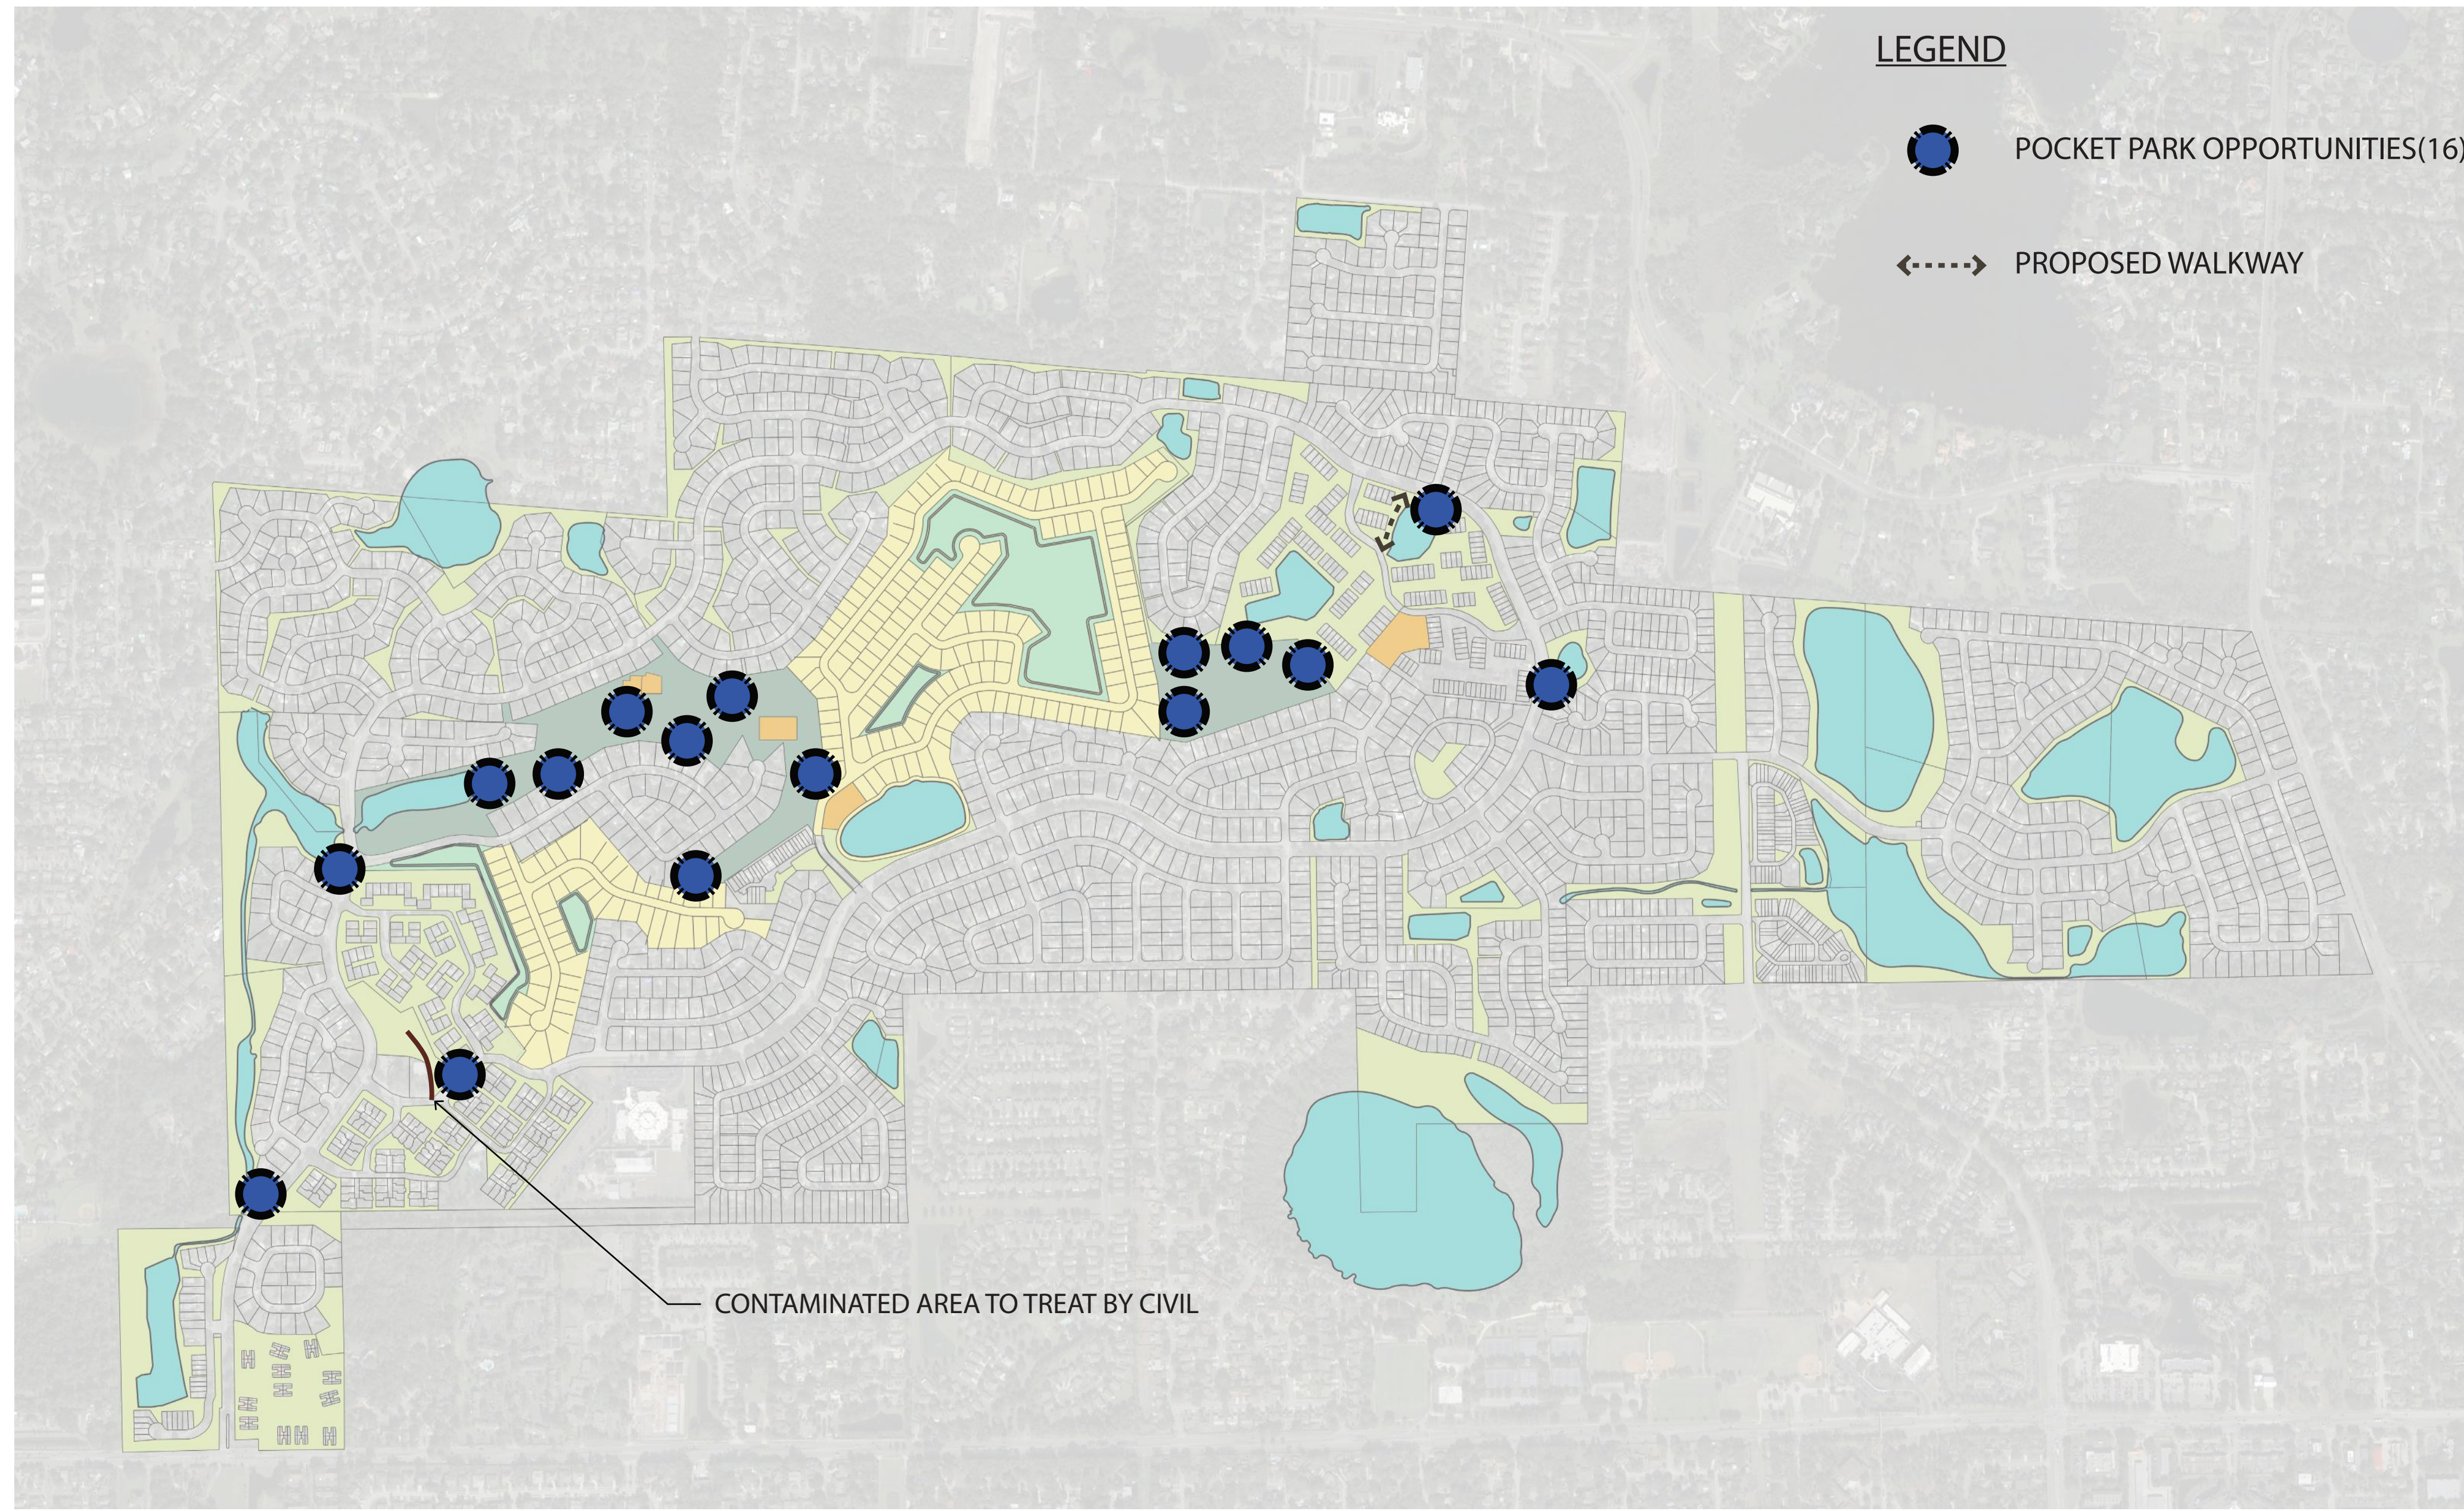

COMMUNITY PARK - ENTRANCE

LEGEND

- ① BENCH PAD
- ② PLAYGROUND
- ③ WALKWAY
- ④ PAVILION
- ⑤ EXISTING ENTRANCE SIGNAGE
- ⑥ EXISTING NEIGHBORHOOD
- ⑦ EXISTING PARKING (IMPROVED)

COMMUNITY PARK - PLAYGROUND

LEGEND

- ① PLAYGROUND
- ② WALKWAY
- ③ SHADE PAVILION
- ④ EXISTING NEIGHBORHOOD
- ⑤ DECORATIVE FENCE
- ⑥ EXISTING TREE TO REMOVE

COMMUNITY PARK - LINEAR PARK

LEGEND

- ① BENCH PAD
- ② WOOD DECK
- ③ WALKWAY
- ④ EXISTING NEIGHBORHOOD
- ⑤ LAKE

POCKET PARK - OPTIONS

OPTION A

OPTION B

OPTION C

NATIVE PLANT PALLETTE

(NO IRRIGATION REQUIRED AFTER ESTABLISHMENT OF THE PLANTS)

TREES

Quercus virginiana
Live Oak