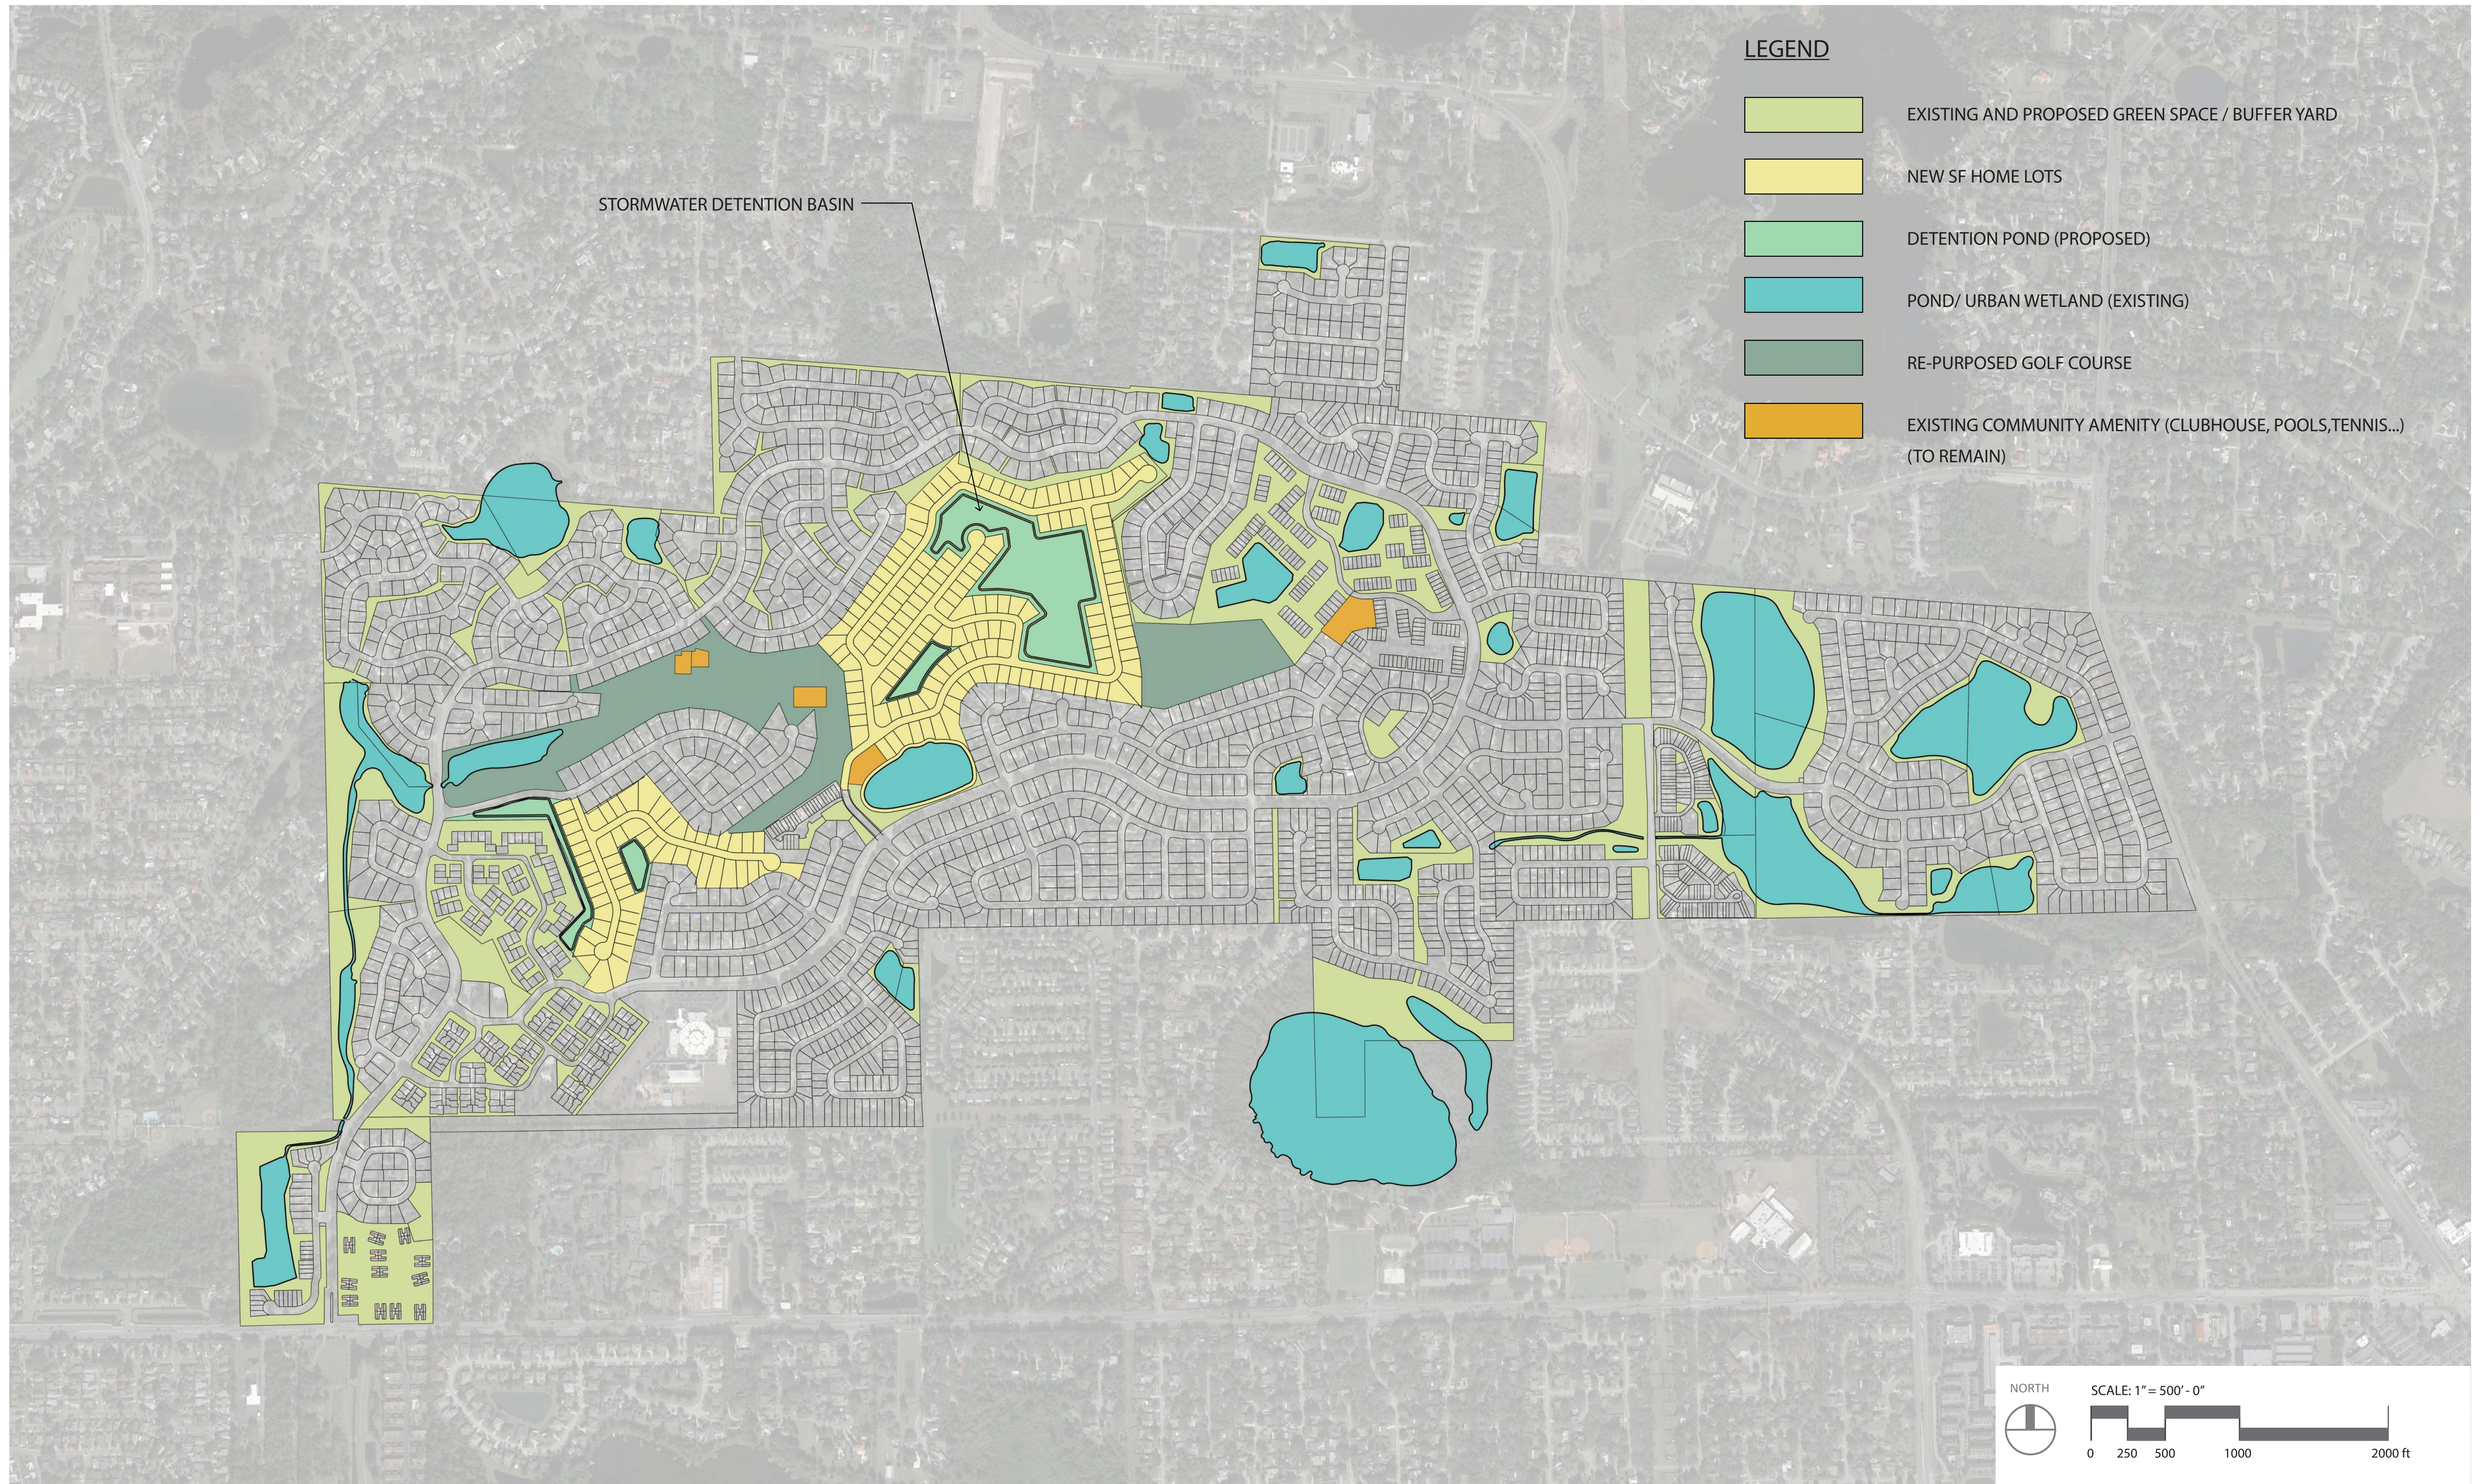

DEER RUN GOLF COURSE

CITY OF CASSELBERRY

PRELIMINARY CONCEPT DESIGN

NOVEMBER 20, 2019

OVERALL EXISTING PLAN (FOR REFERENCE ONLY)

OVERALL PLAN (EXISTING & PROPOSED CONDITIONS)

AMENITY LOCATION PLAN (EXISTING & PROPOSED)

EXISTING GOLF COURSE - STORMWATER TREATMENT AREAS AND PROPOSED PARK OPPORTUNITY(S)

PROPOSED PLANTING MATERIALS:

Taxodium distichum
Bald Cypress

Acer rubrum
Red Maple

Quercus virginiana
Live Oak

Sabal palmetto
Sabal Palm

IMAGE OF URBAN WETLAND FROM EXISTING ONSITE PHOTOS

IMAGE OF A DRY DETENTION BASIN (TYPICAL)

Tripsacum dactyloides
Fakahatchee Grass

Spartina bakeri
Sand Cordgrass

STORMWATER TREATMENT AREA AND PROPOSED PARK ENLARGMENT #1

SHARED TRAIL

12' WIDE SHARED TRAIL FEATURES:

- TRAIL FOR WALKING, JOGGING, DOG-WALKING AND MAINTENANCE ACCESS
- MAXIMUM REUSE OF EXISTING GOLF CART PATH (WHERE POSSIBLE)
- PLANT NATIVE / DROUGHT TOLERANT PLANTS ALONG TRAIL
- MINIMIZE IRRIGATION - IRRIGATE ONLY SLECTED LOCATIONS / AREAS.