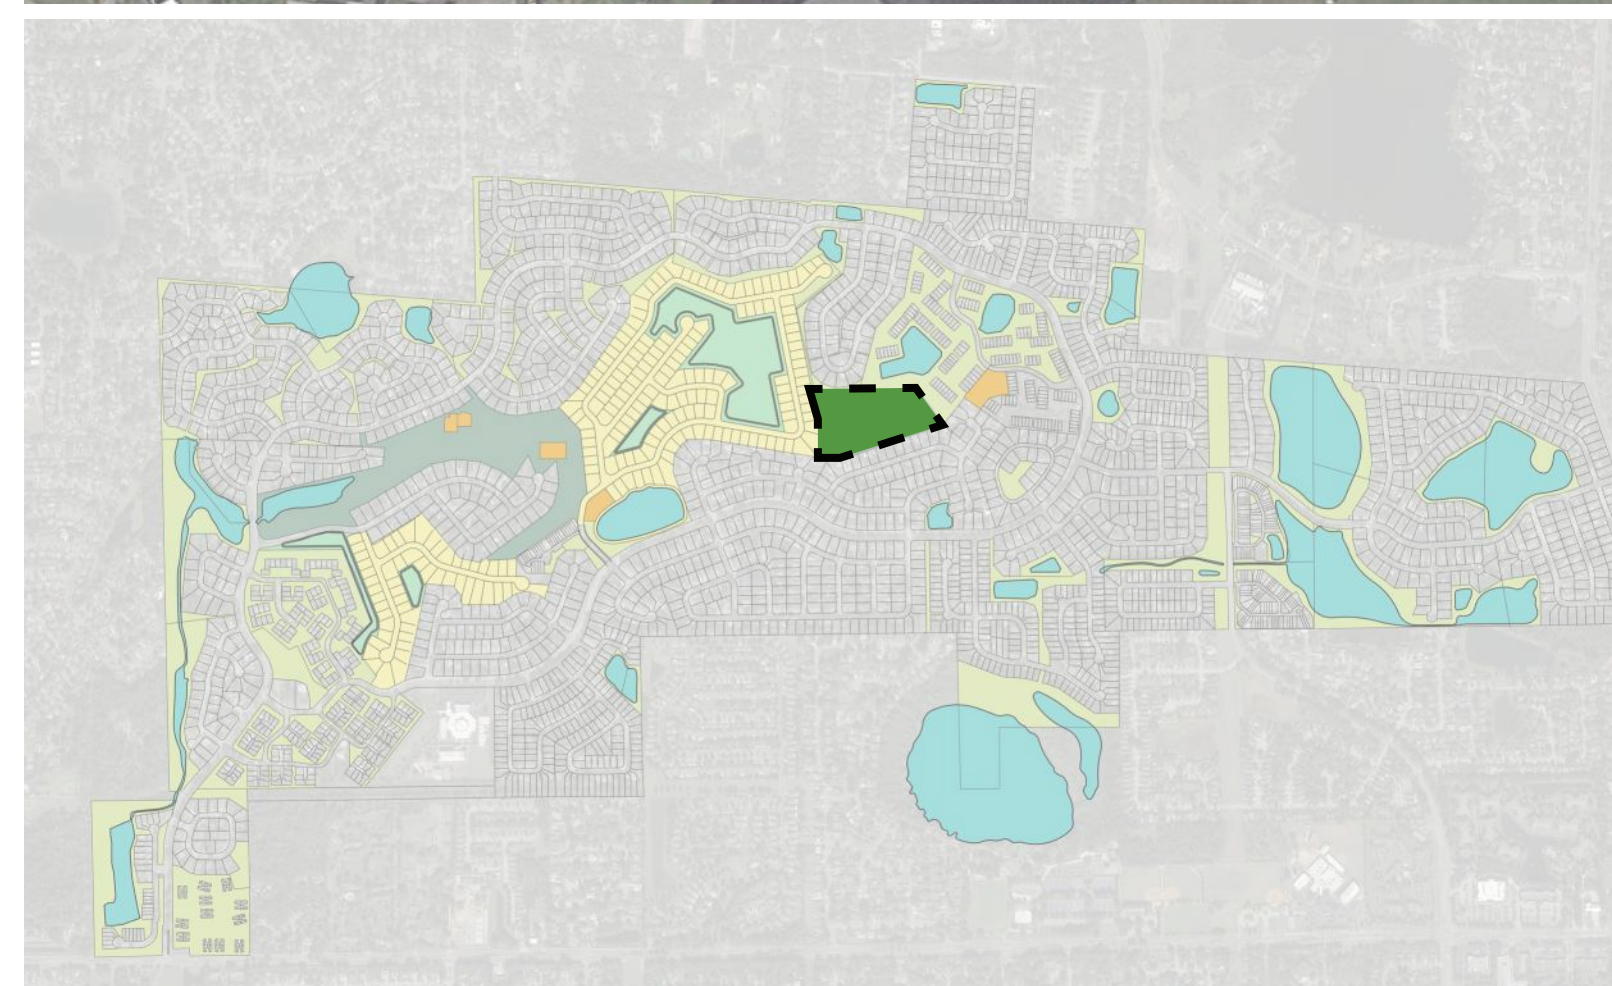

IMAGE OF URBAN WETLAND FROM EXISTING ONSITE PHOTOS

IMAGE OF A DRY DETENTION BASIN (TYPICAL)

Tripsacum dactyloides
Fakahatchee Grass

Spartina bakeri
Sand Cordgrass

STORMWATER TREATMENT AREA AND PROPOSED PARK ENLARGMENT #1

LEGEND	
① POCKET PARK OPPORTUNITY (TYP.)	⑦ STORM WATER MANAGEMENT AREA (SEE CIVIL ENGINEER)
② TRAIL	
③ EXISTING NEIGHBORHOOD	
④ PROPOSED SF LOTS	
⑤ ORNAMENTAL GRASS (TYP.)	
⑥ PROPOSED TREES (TYP.)	

CHARACTER IMAGE

CHARACTER IMAGE

STORMWATER TREATMENT AREA AND PROPOSED PARK ENLARGMENT #2

LEGEND	
① POCKET PARK OPPORTUNITY (TYP.)	⑦ PROPOSED TREE
② PAVILION	⑧ STORM WATER MANAGEMENT AREA (SEE CIVIL ENGINEER)
③ TRAIL	⑨ ORNAMENTAL GRASS (TYP.)
④ EXISTING NEIGHBORHOOD	⑩ EXISTING BERM
⑤ PROPOSED SF LOTS	⑪ WALKWAY CONNECTION (TYP.)
⑥ EXISTING TREES	

SHARED TRAIL

12' WIDE SHARED TRAIL FEATURES:

- TRAIL FOR WALKING, JOGGING, DOG-WALKING AND MAINTENANCE ACCESS
- MAXIMUM REUSE OF EXISTING GOLF CART PATH (WHERE POSSIBLE)
- PLANT NATIVE / DROUGHT TOLERANT PLANTS ALONG TRAIL
- MINIMIZE IRRIGATION - IRRIGATE ONLY SLECTED LOCATIONS / AREAS.