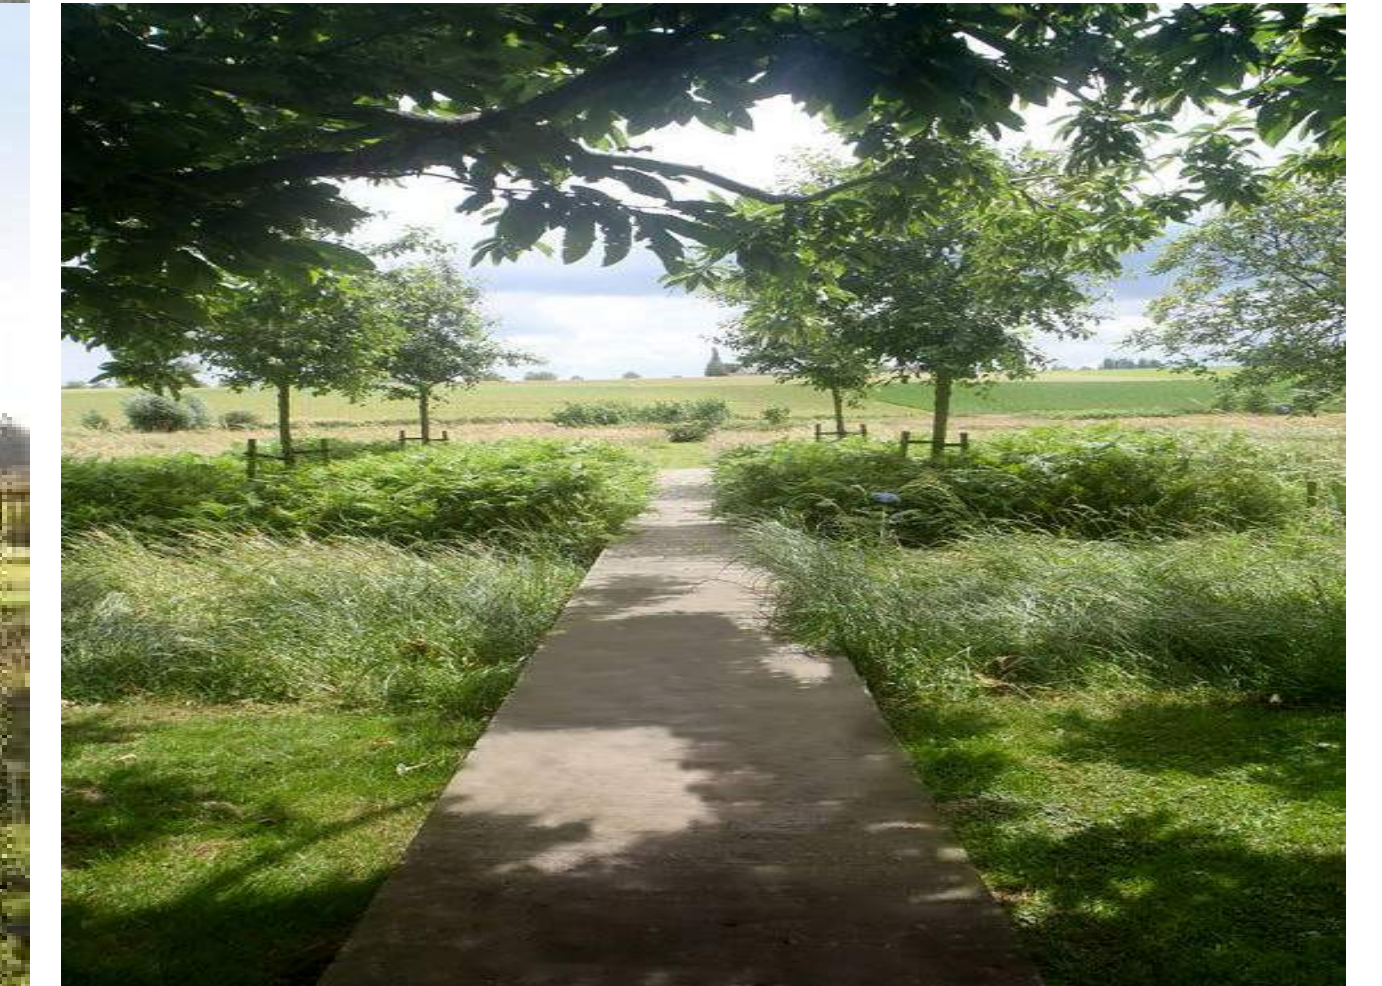

CHARACTER IMAGE