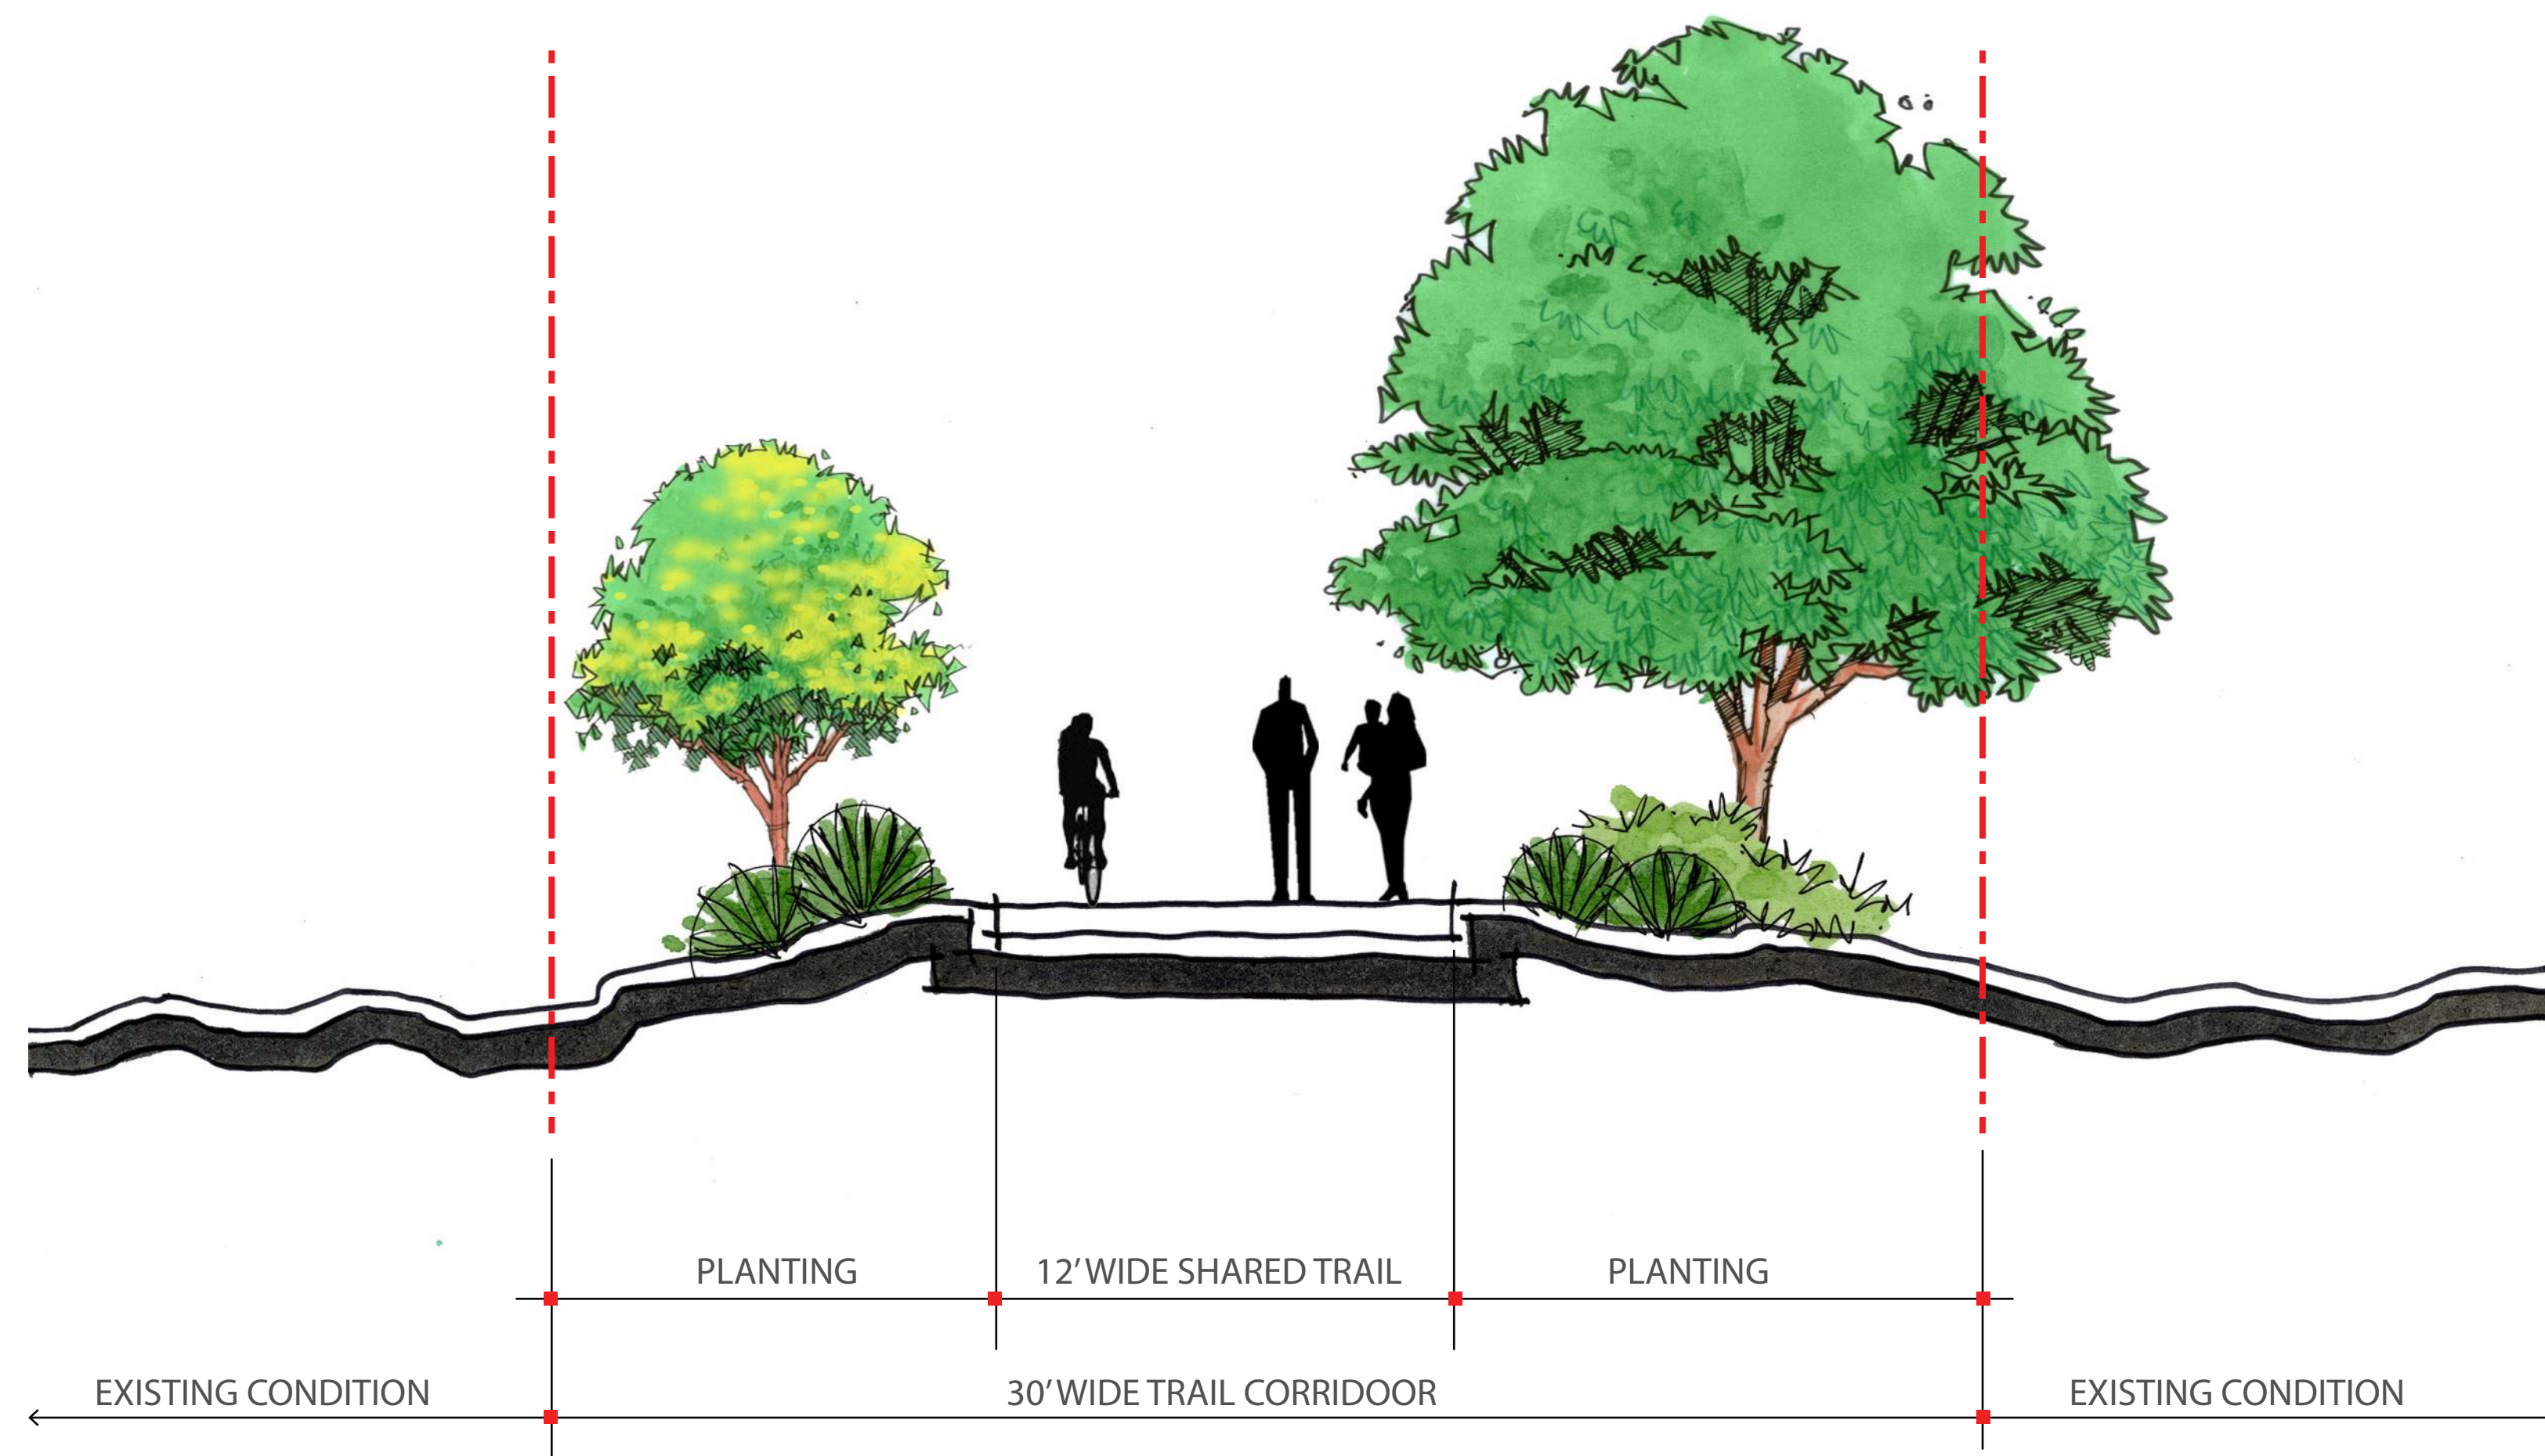

IMAGE OF URBAN WETLAND FROM EXISTING ONSITE PHOTOS

IMAGE OF A DRY DETENTION BASIN (TYPICAL)

Tripsacum dactyloides
Fakahatchee Grass

Spartina bakeri
Sand Cordgrass

STORMWATER TREATMENT AREA AND PROPOSED PARK ENLARGMENT #1

CHARACTER IMAGE

STORMWATER TREATMENT AREA AND PROPOSED PARK ENLARGMENT #2

LEGEND	
① POCKET PARK OPPORTUNITY (TYP.)	⑦ PROPOSED TREE
② PAVILION	⑧ STORM WATER MANAGEMENT AREA (SEE CIVIL ENGINEER)
③ TRAIL	⑨ ORNAMENTAL GRASS (TYP.)
④ EXISTING NEIGHBORHOOD	⑩ EXISTING BERM
⑤ PROPOSED SF LOTS	⑪ WALKWAY CONNECTION (TYP.)
⑥ EXISTING TREES	

SHARED TRAIL

12' WIDE SHARED TRAIL FEATURES:

- TRAIL FOR WALKING, JOGGING, DOG-WALKING AND MAINTENANCE ACCESS
- MAXIMUM REUSE OF EXISTING GOLF CART PATH (WHERE POSSIBLE)
- PLANT NATIVE / DROUGHT TOLERANT PLANTS ALONG TRAIL
- MINIMIZE IRRIGATION - IRRIGATE ONLY SLECTED LOCATIONS / AREAS.

- ① PLAYGROUND
- ② WALKWAY
- ③ SHADE PAVILION
- ④ EXISTING NEIGHBORHOOD
- ⑤ DECORATIVE FENCE
- ⑥ EXISTING TREE TO REMOVE

COMMUNITY PARK - LINEAR PARK

LEGEND

- ① BENCH PAD
- ② WOOD DECK
- ③ WALKWAY
- ④ EXISTING NEIGHBORHOOD
- ⑤ LAKE