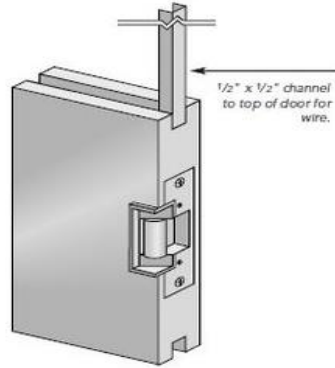

Strike Boxes and Accessories

USA &
Canada
Price Effective
Nov 1, 2024

All prices in
CDN $

Strike Boxes

		C32D	BSP, C26D	C3, C4, C10, C10B, C32
<i>One of the following strike boxes must be specified separately for inactive door leaf.</i>				
P1294LL	Strike Box for inactive door	1,100.00	1,350.00	1,500.00
P1294ES	Strike Box with NEW standard fail-secure electric strike Dual Voltage	2,700.00	2,900.00	3,200.00
P1294ES-LM	Strike Box with NEW standard fail-secure electric strike Dual voltage and comes with Latch Bolt Monitor	3,000.00	3,100.00	3,400.00
P1294ES-HES1006	Strike Box with HES1006 fail-secure electric strike Dual voltage	3,500.00	3,700.00	3,800.00
P1294ES-HES1006-LM	Strike Box with HES1006 fail-secure electric strike Dual Voltage and comes with Latch Bolt Monitor	3,600.00	3,800.00	3,900.00
Channel 36"	Replacement Wire Channel for 1/2" Glass x 36"	120.00	180.00	200.00
Channel 72"	Replacement Wire Channel for 1/2" Glass x 72"	200.00	280.00	300.00
P1294ELS	Extended Lip Strike for single steel or wood jambs.	280.00	300.00	300.00

Dummy trim is not available on Strike Boxes

Accessories

P9507-12	12" Flex loop surface mounted power transfer Silver.	90.00
PWH-QCEL30	Wiring Harness Sargent Quick Connect NO-LX.	320.00

To Order

Function	Electric Strike	Hand	Finish	Voltage
P1294ES	options	RH	C32D	24V

All Electric Strikes Boxes include 1ea 1/2" x 36" channel and 1ea 1/2" x 72" channel to conceal wiring.

Custom finishes, extension kits, engraving and other customizations are available on request. Call for pricing.