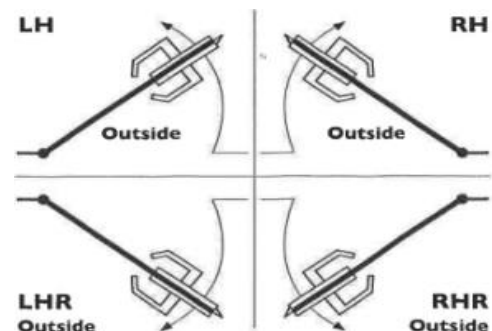

Dummy trim is not available on Strike Boxes

Accessories

P9507-12	12" Flex loop surface mounted power transfer Silver.	90.00
PWH-QCEL30	Wiring Harness Sargent Quick Connect NO-LX.	320.00

To Order

Function	Electric Strike	Hand	Finish	Voltage
P1294ES	options	RH	C32D	24V

All Electric Strikes Boxes include 1ea 1/2" x 36" channel and 1ea 1/2" x 72" channel to conceal wiring.

Custom finishes, extension kits, engraving and other customizations are available on request. Call for pricing.