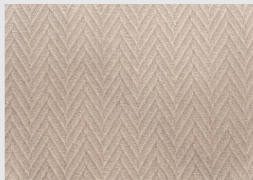

03
POET CHEVRON
RUMI CARPET COLLECTION

COLOR NAME

NATURAL

OAT

HEATHER

ECRU

STYLE

POET CHEVRON

COLOR NAME

NATURAL

OAT

HEATHER

ECRU

STYLE

POET STRIPE

04