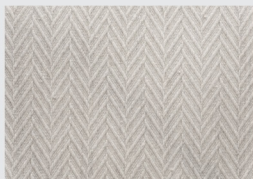

03
POET CHEVRON
RUMI CARPET COLLECTION

COLOR NAME

NATURAL

OAT

HEATHER

ECRU

STYLE

POET CHEVRON

COLOR NAME

NATURAL

OAT

HEATHER

ECRU

STYLE

POET STRIPE

04