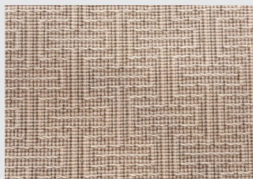

POWDER BLUE

PISTACHIO

CLOUD

STYLE

PHILOSOPHY

01

- Country of Origin: India
- Width: 14'
- Construction: Machine Woven. Flatweave
- Repeat Size: 2 1/4" Width X 3 1/4" Length
- Fiber Content: 80% Wool / 20% Nylon

RUMI

02

SCHOLAR PATH

RUMI CARPET COLLECTION

COLOR NAME

DESERT

OCEAN

POWDER BLUE