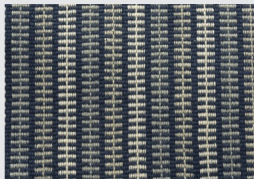

COLOR NAME

NATURAL

OAT

HEATHER

ECRU

STYLE

POET STRIPE

04

- Country of Origin: India
- Width: 14'
- Construction: Machine Woven. Flatweave
- Repeat Size: 3 ¾" Width X 3 ¾" Length
- Fiber Content: 80% NZ Wool / 20% Nylon

RUMI
CARPET COLLECTION

05
SAMA

RUMI CARPET COLLECTION

COLOR NAME
HEATHER GREY

WHEAT

DENIM

WASHED DENIM

SEAGLASS

STYLE
SAMA

05

- Country of Origin: India
- Width: 15'
- Construction: Hand-Loomed
- Repeat Size: 4 ½" Width x ½" Length
- Fiber Content: 100% NZ Semi-Worsted Wool