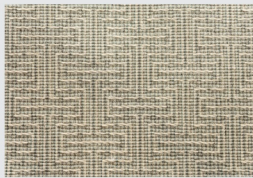

POWDER BLUE

PISTACHIO

CLOUD

STYLE

PHILOSOPHY

01

- Country of Origin: India
- Width: 14'
- Construction: Machine Woven. Flatweave
- Repeat Size: 2 1/4" Width X 3 1/4" Length
- Fiber Content: 80% Wool / 20% Nylon

RUMI

02

SCHOLAR PATH

RUMI CARPET COLLECTION

COLOR NAME

DESERT

OCEAN

POWDER BLUE

PISTACHIO

CLOUD

STYLE SCHOLAR PATH

02

- Country of Origin: India
- Width: 14'
- Construction: Machine Woven. Flatweave
- Repeat Size: 5 ¾" Width X 4 ¼" Length
- Fiber Content: 80% Wool / 20% Nylon

RUMI
CARPET COLLECTION