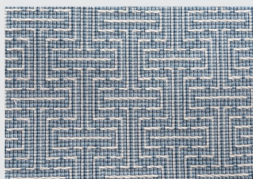

POWDER BLUE

PISTACHIO

CLOUD

STYLE

PHILOSOPHY

01

- Country of Origin: India
- Width: 14'
- Construction: Machine Woven. Flatweave
- Repeat Size: 2 1/4" Width X 3 1/4" Length
- Fiber Content: 80% Wool / 20% Nylon

RUMI

02

SCHOLAR PATH

RUMI CARPET COLLECTION

COLOR NAME

DESERT

OCEAN

POWDER BLUE

PISTACHIO

CLOUD

STYLE SCHOLAR PATH

02

- Country of Origin: India
- Width: 14'
- Construction: Machine Woven. Flatweave
- Repeat Size: 5 ¾" Width X 4 ¼" Length
- Fiber Content: 80% Wool / 20% Nylon

RUMI
CARPET COLLECTION