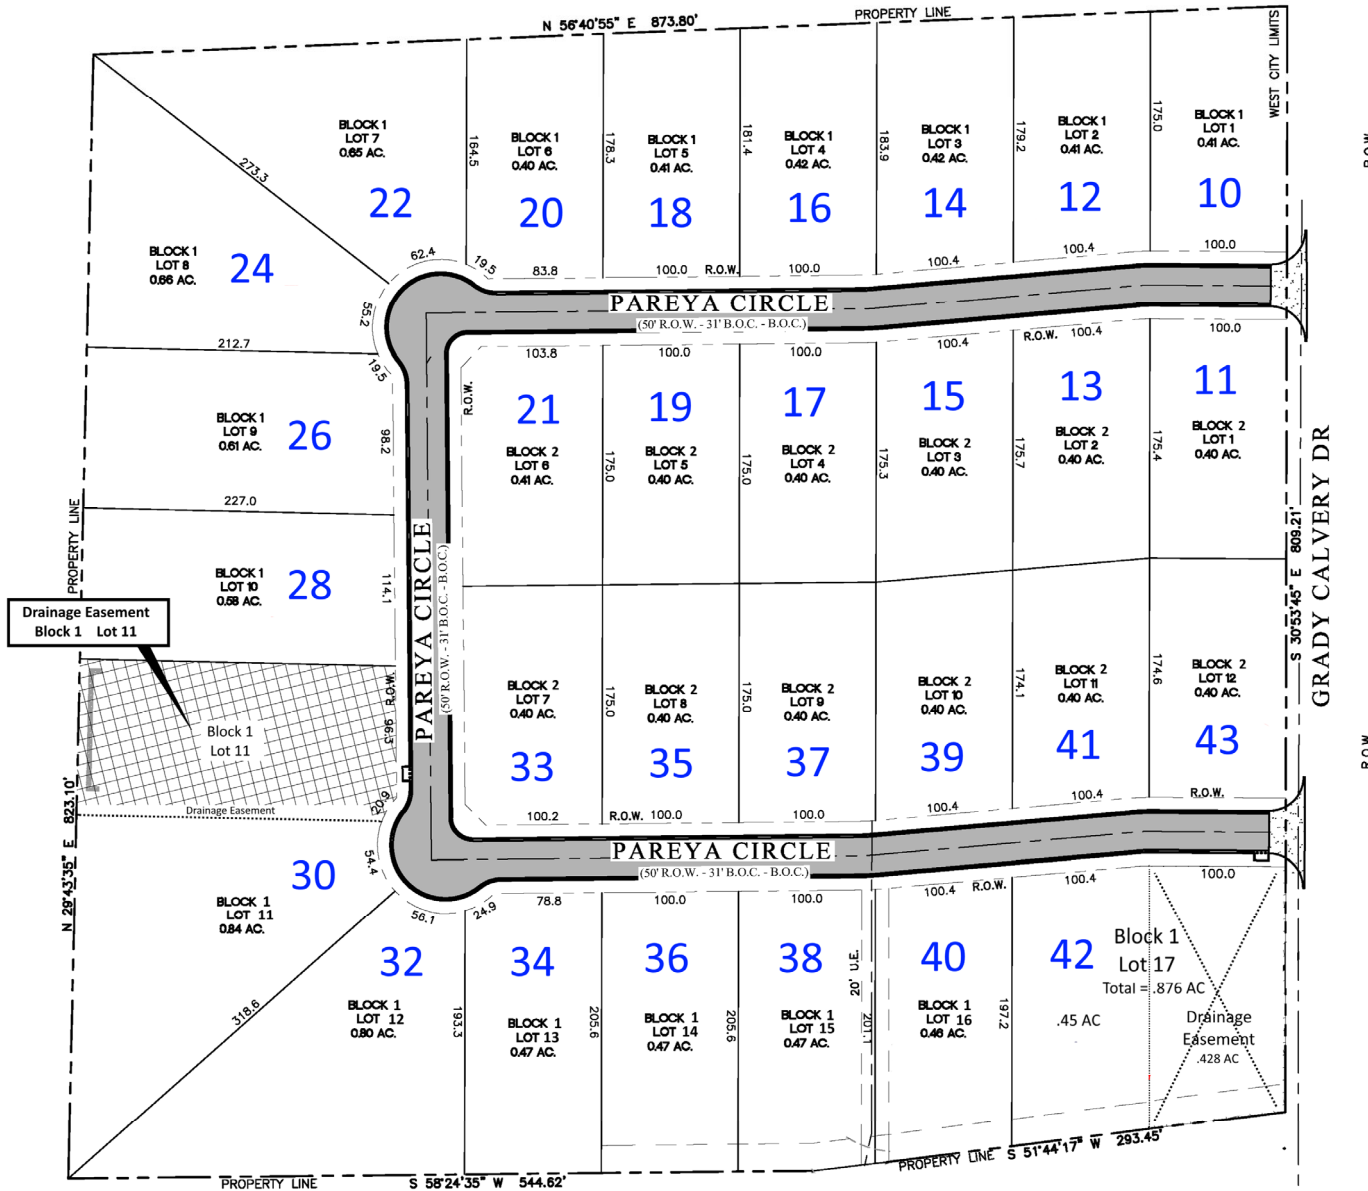

Grady Calvery Estates

www.TexCorpDevelopment.com

Pareya Cir Address Map

DAVID P. CALLEC

ERNEST L. ETAL BEZDEK CALLED 32.535 ACRES