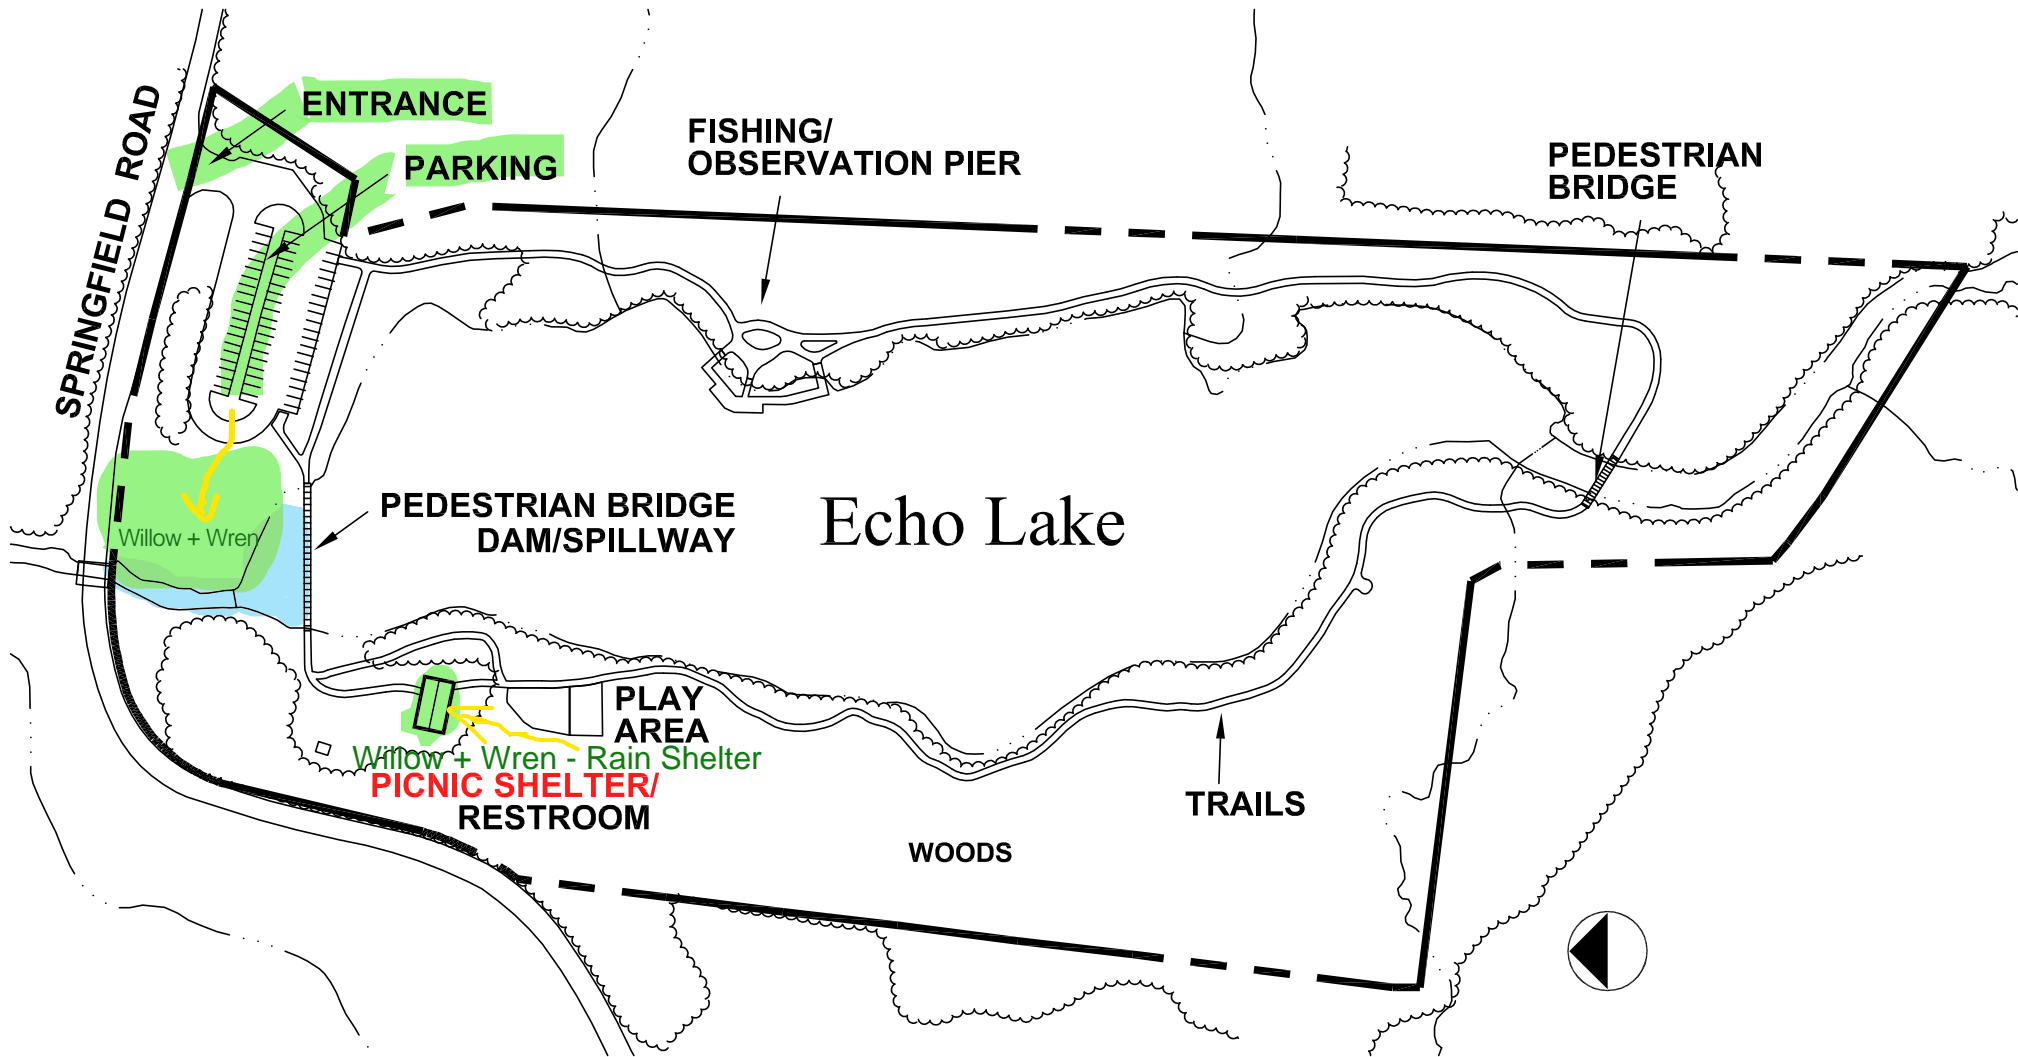

Echo Lake Park

Length of Trail around Lake is .67 Mile