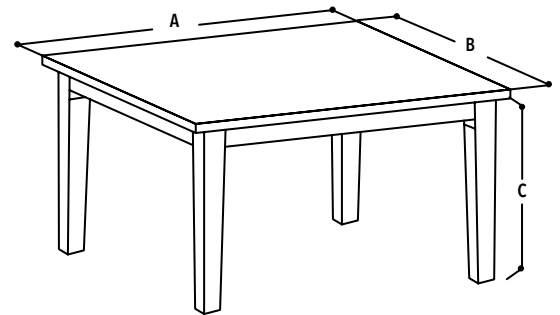

A = 110

B = 60

C = 45

SABRINA COFFEE TABLE

Product Code: L2012
 Material: Glass Top With Chrome Legs
 Features: Bottom Shelf With Flower Design
 Colours: Clear

DIMENSIONS IN CM

A = 110
 B = 60
 C = 44

KARINA COFFEE TABLE

Product Code: FLOWER1
 Material: Glass Top With Plastic Legs
 Features: Bottom Shelf With Flower Design
 Colours: Clear Glass Top, flower design border

DIMENSIONS IN CM

A = 110
 B = 60
 C = 44

EARTHA COFFEE TABLE