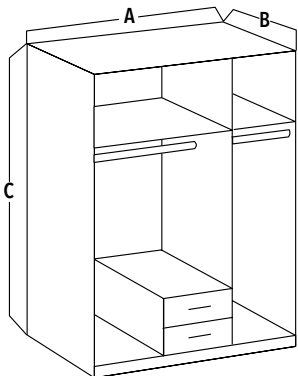

DIMENSIONS IN CM

A = 135

B = 58

C = 198