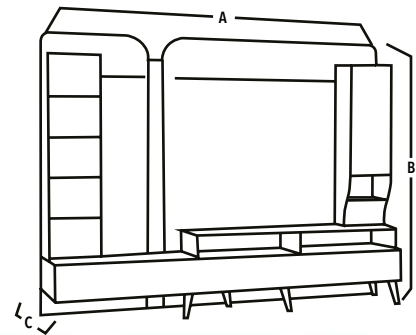

TV UNIT

TEXAS TV UNIT

Product Code: DT1806

Material: MDF

Features: Wall Unit, Drawer Storage, Book Shelving

Colours: Walnut

A = 221 B = 176 C = 47