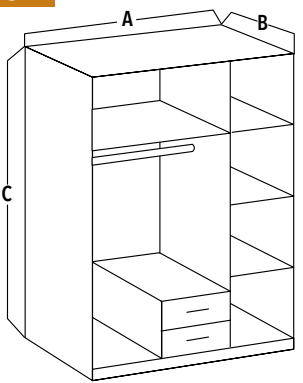

A = 180
 B = 58
 C = 198

EVA67
 Product Code: 67484
 Material: Melamine Wood, plastic handles
 Features: 3 Door Inc Drawers And Mirror
 Colours: White Carcase Black Polyester Front

DIMENSIONS IN CM

A = 135
 B = 58
 C = 198