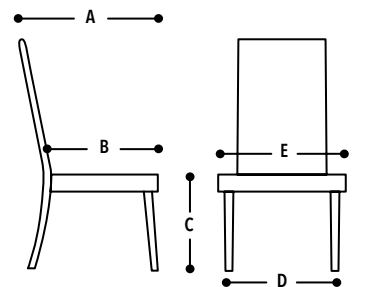

DIMENSIONS IN CM

- A = 47
- B = 43
- C = 45
- D = 43
- E = 47
- F = 90

CANARY DINING CHAIR

Product Code: DY1801

Material: Pu With Chrome Leg

Features: Stitch Detailing, Firm Padded

Colours: Black, Brown, White