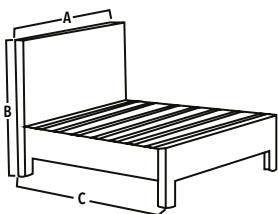

WARM
 Product Code: 1072NWW
 Material: Fabric, Gas Lift
 Features: Ottoman, Sprung Slats
 Colours: Grey, Light Brown

DIMENSIONS IN CM

A = 148] Double
B = 143	
C = 202	
A = 163] King
B = 143	
C = 202	

BOB
 Product Code: SF827
 Material: Velvet Fabric, Gas Lift
 Features: Multi Colour LED Light with remote Control
 Colours: Black, Silver