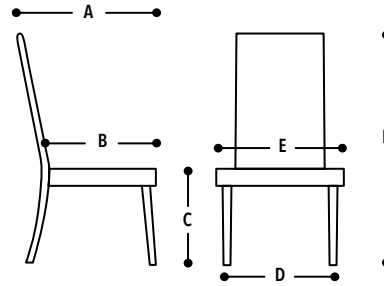

DIMENSIONS IN CM

- A = 50
- B = 43
- C = 45
- D = 40
- E = 40
- F = 100

POLO DINING CHAIR

Product Code: DY7812
Material: Chrome, Pu, Foam
Features: Chrome Frame Around Back Panel
Colours: Blk,Red,White,Brown

DIMENSIONS IN CM

- A = 50
- B = 43
- C = 45
- D = 42
- E = 44
- F = 103

LUXURY DINING CHAIR

Product Code: HQ1101

Material: Chrome, Pu, Foam

Features: Stitching Design

Colours: Blk,Red,White,Brown,Grey

DIMENSIONS IN CM