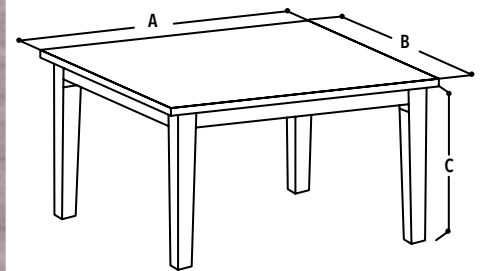

TORONTO COFFEE TABLE
Product Code: CT1806
Material: Mdf Marble Effect, Top Fixed With Glass
Colours: Ivory

DIMENSIONS IN CM

A = 120
B = 65
C = 45

EUSTON COFFEE TABLE
Product Code: CT1706
Material: Mdf Marble Effect, Stainless Steel
Features: High Gloss, Natural Marble Pattern
Colours: Ivory With Grey Pattern

DIMENSIONS IN CM

A = 120
B = 65
C = 46
D = 70
E = 40