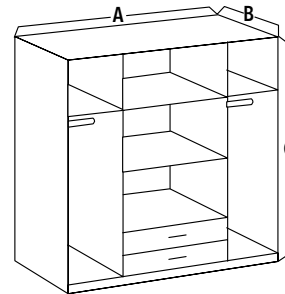

Material: Melamine Wood, plastic handles

Features: 4 Door Inc Drawers And Mirror

Colours: White Carcase White Polyester Front

DIMENSIONS IN CM

A = 180

B = 58

C = 198

EVA60