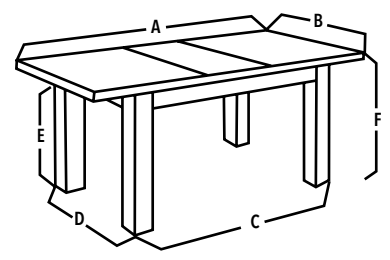

DIMENSIONS IN CM

Two sizes available

- A = 120-150
- B = 80
- C = 107
- D = 70
- E = 73
- F = 75
- A = 100-130
- B = 75
- C = 87
- D = 70
- E = 67
- F = 75

SALINA DINING TABLE

Product Code: B179-15
 Material: Glass Top With Chrome Legs
 Features: Tempered Glass , Side Extensions
 Colours: Black

DIMENSIONS IN CM

Two sizes available

- A = 130-180
- B = 80
- C = 117
- D = 64
- E = 67
- F = 76

- A = 80-131
- B = 80
- C = 67
- D = 64
- E = 67
- F = 76

HELEN DINING TABLE
 Product Code: XS1025
 Material: Extending Glass Table Top With Black Metal Legs
 Features: Extendable, Side Extensions
 Colours: Black