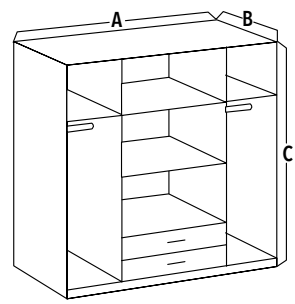

DIMENSIONS IN CM

A = 180
B = 58
C = 198