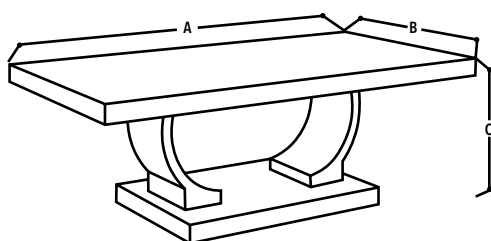

DIMENSIONS IN CM

A = 120 B = 60 C = 44