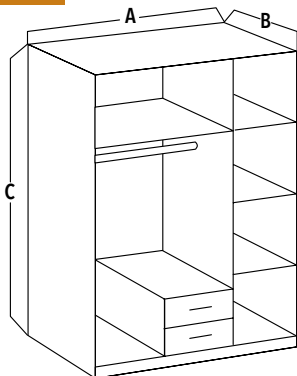

Product Code: 60484

Material: Melamine Wood, plastic handles

Features: 3 Door Inc Drawers And Mirror

Colours: White Carcase White Polyester Front

DIMENSIONS IN CM

A = 135

B = 58

C = 198