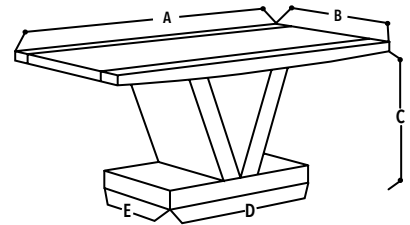

DIMENSIONS IN CM

A = 120

B = 65

C = 45

D = 70

E = 40