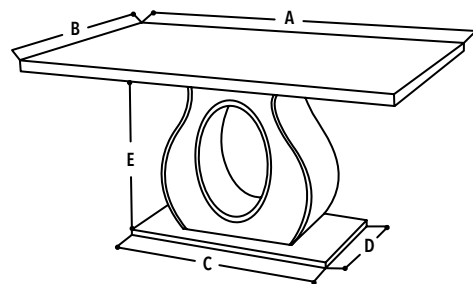

Colours: Ivory

DIMENSIONS IN CM

A = 160 B = 90 C = 142 D = 60 E = 73 F = 76

BLAKE DINING TABLE

Product Code: DT1598

Material: MDF High Gloss With Glass Surface

Features: Grid Design Under Glass, High Gloss Finish Legs

Colours: Brown, Black, Grey

DIMENSIONS IN CM

A = 160 B = 90 C = 85 D = 55 E = 76

HAPPY

BAIN

MOROCCO

ZEN

BLAKE COFFEE TABLE