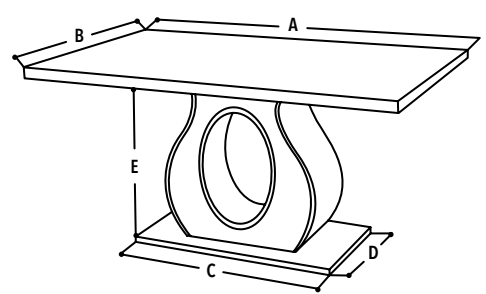

DIMENSIONS IN CM

A = 160 B = 90 C = 85 D = 55 E = 76