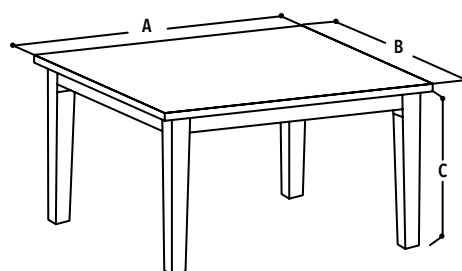

DIMENSIONS IN CM

A = 60
B = 40
C = 52 **Big**

A = 47
B = 40
C = 47 **Medium**

A = 34
B = 40
C = 37 **Small**