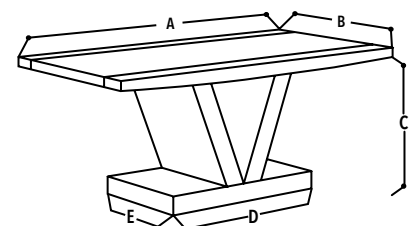

DIMENSIONS IN CM

A = 120

B = 65

C = 45

D = 70

E = 40

TORONTO COFFEE TABLE
 Product Code: CT1806
 Material: Mdf Marble Effect, Top Fixed With Glass
 Colours: Ivory

DIMENSIONS IN CM