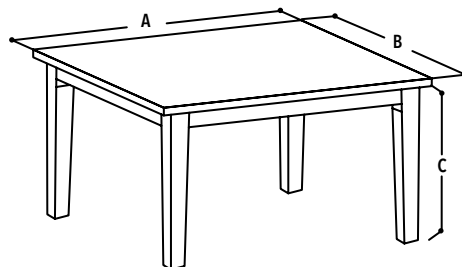

DIMENSIONS IN CM

A = 125 B = 65 C = 46