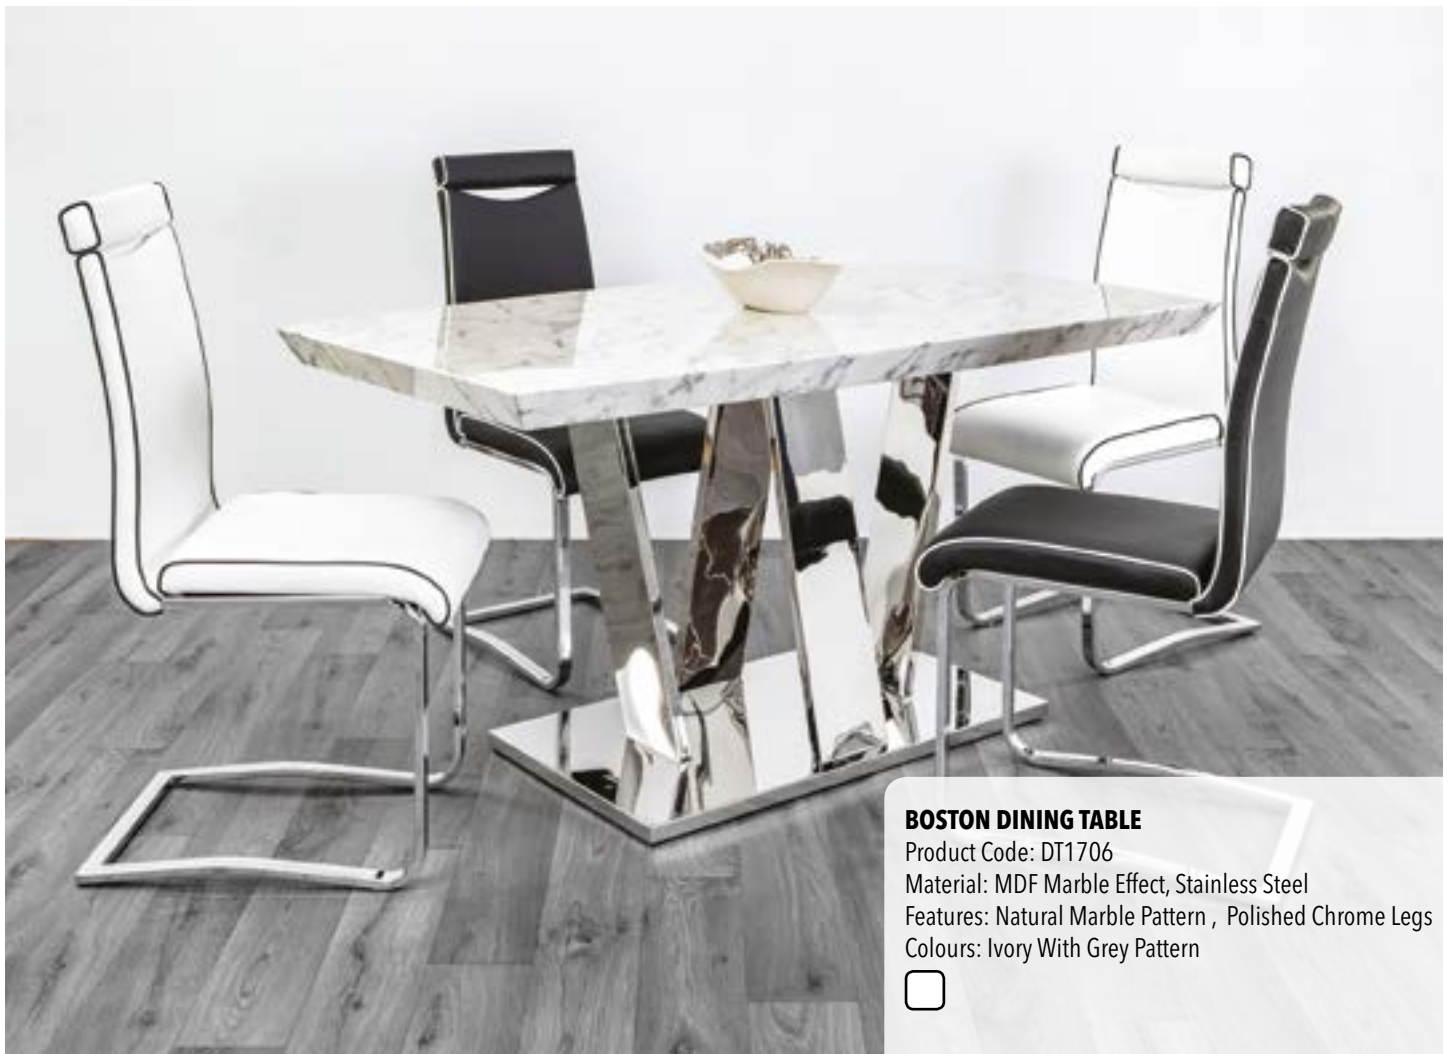

Features: Extendable, Oval

Colours: White, Brown, Black

DIMENSIONS IN CM

A = 120-160 B = 80 C = 75

BOSTON DINING TABLE

Product Code: DT1706

Material: MDF Marble Effect, Stainless Steel

Features: Natural Marble Pattern , Polished Chrome Legs