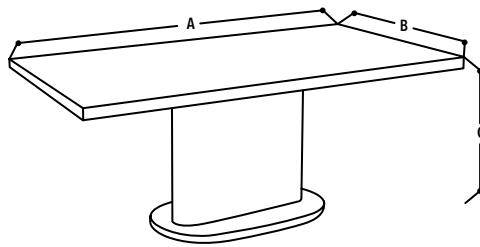

DIMENSIONS IN CM

A = 125 B = 65 C = 45

BLOOM DINING TABLE

Product Code: DT1530

Material: Stone Coated Glass Top With High Gloss Legs And Stainless Steel Base

Features: Not extendable, High Gloss Finish Base
Colours: Black