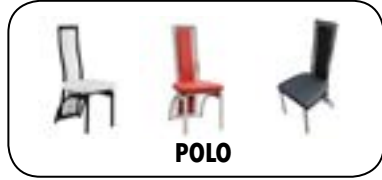

DIMENSIONS IN CM

Two sizes available

- A = 120-150
- B = 80
- C = 107
- D = 70
- E = 73
- F = 75
- A = 100-130
- B = 75
- C = 87
- D = 70
- E = 67
- F = 75

SALINA DINING TABLE

Product Code: B179-15
 Material: Glass Top With Chrome Legs
 Features: Tempered Glass , Side Extensions
 Colours: Black