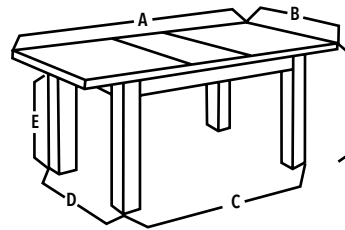

DIMENSIONS IN CM

Two sizes available

- A = 120-150
- B = 80
- C = 107
- D = 70
- E = 73
- F = 75
- A = 100-130
- B = 75
- C = 87
- D = 70
- E = 67
- F = 75

SALINA DINING TABLE

Product Code: B179-15
 Material: Glass Top With Chrome Legs
 Features: Tempered Glass , Side Extensions
 Colours: Black

DIMENSIONS IN CM

Two sizes available

- A = 130-180
- B = 80
- C = 117
- D = 64
- E = 67
- F = 76

- A = 80-131
- B = 80
- C = 67
- D = 64
- E = 67
- F = 76

HELEN DINING TABLE
 Product Code: XS1025
 Material: Extending Glass Table Top With Black Metal Legs
 Features: Extendable, Side Extensions
 Colours: Black

DIMENSIONS IN CM

- A = 110-170
- B = 90
- C = 98
- D = 66
- E = 63
- F = 75

EXTREME DINING TABLE

Product Code: DT26C

Material: Particle Board With Glass Surface

Features: Butterfly Extensions

Colours: Full Black, Black-White, White-Black, Full White, Grey-White

DIMENSIONS IN CM

- A = 130-160
- B = 80
- C = 103
- D = 65
- E = 60
- F = 78

IDEAL DINING TABLE

Product Code: DT06I

Material: Particle Board With Glass Surface

Features: Butterfly Extensions

Colours: Grey-White, White-Black, Black-White