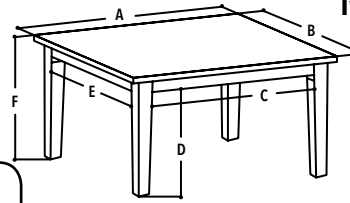

DIMENSIONS IN CM

Two sizes available

A = 110	A = 80
B = 75	B = 80
C = 90	C = 60
D = 72	D = 72
E = 57	E = 47
F = 75	F = 75