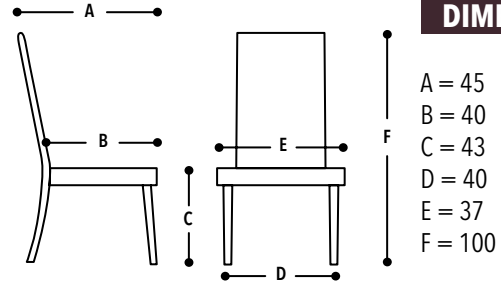

DIMENSIONS IN CM

- A = 47
- B = 43
- C = 45
- D = 43
- E = 47
- F = 90

CANARY DINING CHAIR

Product Code: DY1801

Material: Pu With Chrome Leg

Features: Stitch Detailing, Firm Padded

Colours: Black, Brown, White

DIMENSIONS IN CM

- A = 47
- B = 43
- C = 45
- D = 43
- E = 47
- F = 90

NUT DINING CHAIR

Product Code: H7004
Material: Pu, Metal Tube
Features: Minimal, Versatile
Colours: Black-Chrome Legs

LAURA DINING CHAIR

DIMENSIONS IN CM

- A = 47
- B = 44
- C = 45
- D = 40
- E = 35
- F = 94

STELLA DINING CHAIR

Product Code: HS-236-4
 Material: Pu With Metal Frame
 Features: Brushed Metal
 Colours: Grey, Black

DIMENSIONS IN CM