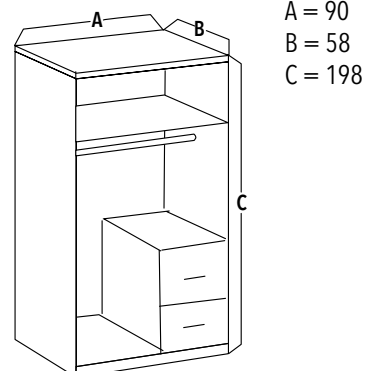

DIMENSIONS IN CM