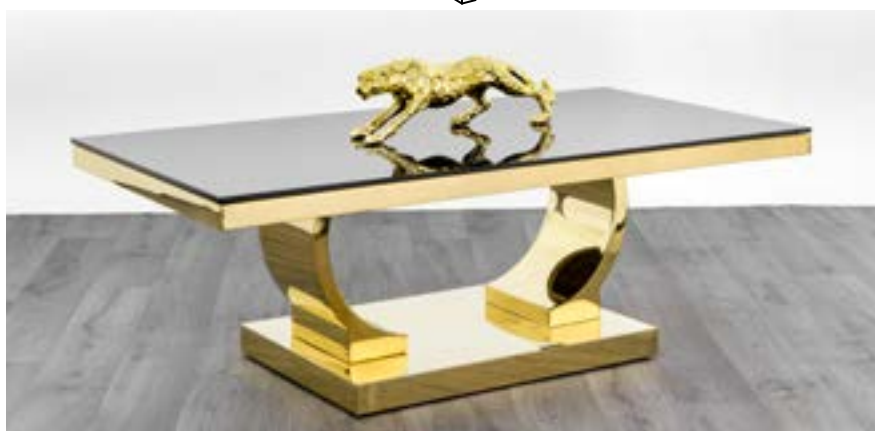

DIMENSIONS IN CM

A = 120 B = 60 C = 44