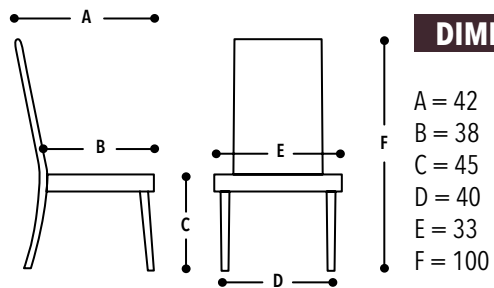

LAURA DINING CHAIR

Product Code: XS2477
Material: Pu With Powder Coated Metal Legs
Features: Stitch Detailing
Colours: Blk-Blk Legs, Blk-White Legs, Grey-White Legs, Brown-White Legs