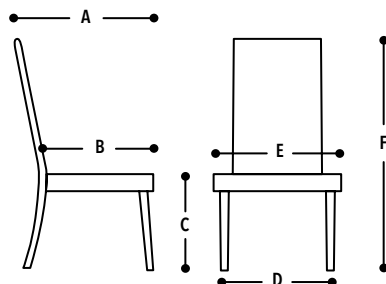

DIMENSIONS IN CM

- A = 47
- B = 44
- C = 45
- D = 40
- E = 35
- F = 94

STELLA DINING CHAIR

Product Code: HS-236-4
 Material: Pu With Metal Frame
 Features: Brushed Metal
 Colours: Grey, Black

DIMENSIONS IN CM

- A = 47
- B = 44
- C = 45
- D = 40
- E = 47
- F = 95

BELLA DINING CHAIR

Product Code: HS5601C
 Material: Metal Frame,Pu,Foam
 Features: Low Back , Firm Padded
 Colours: Black,Brown

DIMENSIONS IN CM

- A = 46
- B = 40
- C = 45
- D = 42
- E = 40
- F = 94