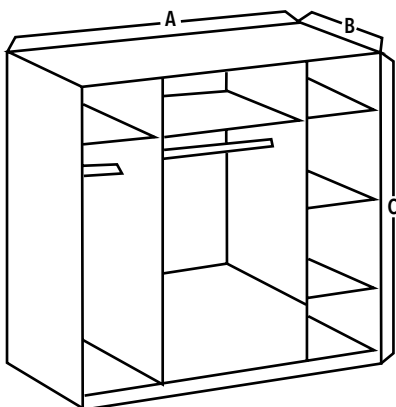

Product Code: X54778

Material: Melamine Wood

Features: Mirrored Bi Fold door System with extra shelves

Colours: White

DIMENSIONS IN CM

A = 183

B = 64

C = 200