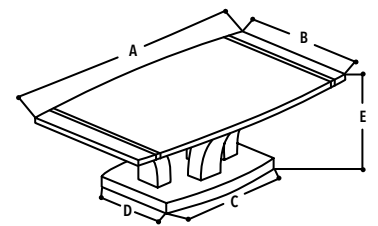

DIMENSIONS IN CM

Two sizes available

A = 160 B = 90 C = 85 D = 76 E = 55

A = 120 B = 75 C = 70 D = 70 E = 40