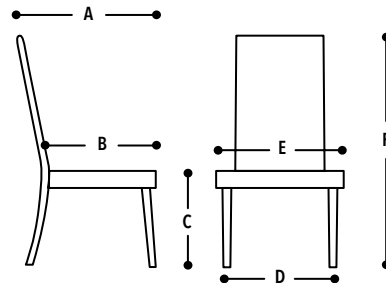

DIMENSIONS IN CM

- A = 47
- B = 44
- C = 45
- D = 40
- E = 35
- F = 94

STELLA DINING CHAIR

Product Code: HS-236-4
 Material: Pu With Metal Frame
 Features: Brushed Metal
 Colours: Grey, Black

DIMENSIONS IN CM