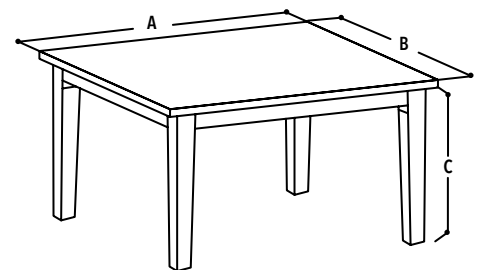

DIMENSIONS IN CM

A = 120 B = 60 C = 45