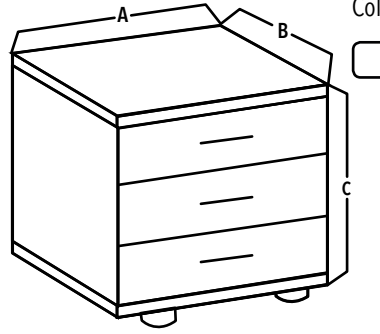

EVA60 BEDSIDE UNIT

Product Code: 67317

Material: Melamine Wood+Mdf

Colours: Alpine White