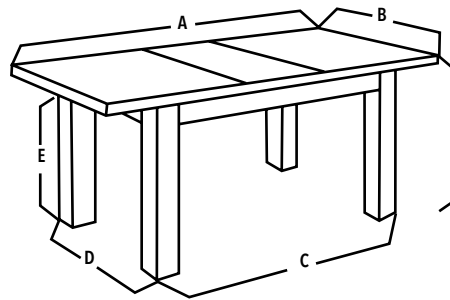

DIMENSIONS IN CM

Two sizes available

- A = 130-180
- B = 80
- C = 117
- D = 64
- E = 67
- F = 76

- A = 80-131
- B = 80
- C = 67
- D = 64
- E = 67
- F = 76

HELEN DINING TABLE
 Product Code: XS1025
 Material: Extending Glass Table Top With Black Metal Legs
 Features: Extendable, Side Extensions
 Colours: Black

DIMENSIONS IN CM

- A = 110-170
- B = 90
- C = 98
- D = 66
- E = 63
- F = 75

EXTREME DINING TABLE

Product Code: DT26C

Material: Particle Board With Glass Surface

Features: Butterfly Extensions

Colours: Full Black, Black-White, White-Black, Full White, Grey-White

DIMENSIONS IN CM

- A = 130-160
- B = 80
- C = 103
- D = 65
- E = 60
- F = 78

IDEAL DINING TABLE

Product Code: DT06I

Material: Particle Board With Glass Surface

Features: Butterfly Extensions

Colours: Grey-White, White-Black, Black-White