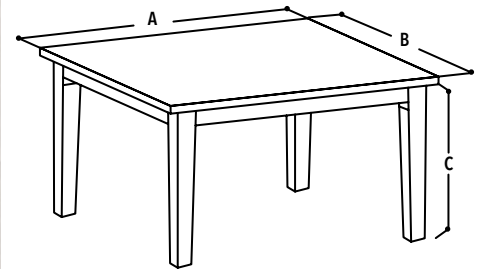

Product Code: FLOWER1
 Material: Glass Top With Plastic Legs
 Features: Bottom Shelf With Flower Design
 Colours: Clear Glass Top, flower design border

DIMENSIONS IN CM

A = 110
 B = 60
 C = 44

EARTHA COFFEE TABLE

Product Code: CTI

Material: Glass Top With Metal Legs

Features: Bottom Shelf

Colours: Black

DIMENSIONS IN CM

A = 110

B = 60

C = 40

BUDGET COFFEE TABLE

Product Code: XYCT555

Material: Glass Top With Chrome Legs

Features: Bottom Shelf, Versatile

Colours: Black Border

DIMENSIONS IN CM

A = 110

B = 60