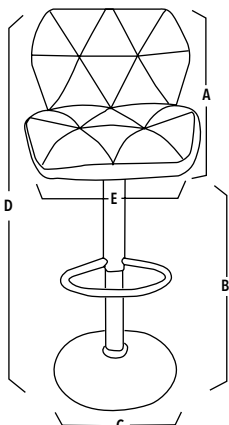

A = 120

B = 40

C = 55-125

BAR STOOL

DAWN BAR STOOL

Product Code: H324E
 Material: Chrome Base Steel Tube With Gas Lift Pu Foam
 Features: Gas Lift Top, Modern Design
 Colours: Black,Brown,Cream,Red

DIMENSIONS IN CM

- A = 30
- B = 90
- C = 40
- D = 110
- E = 46

SMART BAR STOOL

Product Code: H384A
 Material: Chrome Base Steel Tube With Gas Lift Pu Foam
 Features: Gas Lift , Polished Metal
 Colours: Black,Brown,White,Red

DIMENSIONS IN CM

- A = 40
- B = 90
- C = 40
- D = 110
- E = 56

SOFA & SOFA BEDS

SASHA CHAISE LOUNGE

Product Code: 8933

Material: Faux Leather

Features: Day Bed , Storage

Colours: Black , Brown