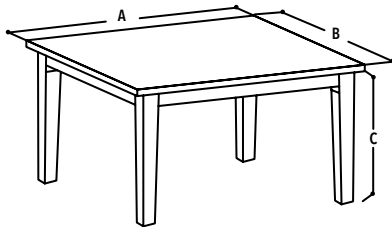

DIMENSIONS IN CM

A = 122
B = 60
C = 50 } Coffee table

A = 52
B = 52
C = 41.5 } Each side table

RUMY NEST OF TABLE

Product Code:
Material: Mdf Wood, Marble Effect Laminate
Features: Set Of 3 , Marble Look , High Gloss
Colours: Black,Brown, Grey

DIMENSIONS IN CM

A = 60
B = 40
C = 52 } **Big**

A = 47
B = 36
C = 43 } **Medium**

A = 34
B = 34
C = 34 } **Small**