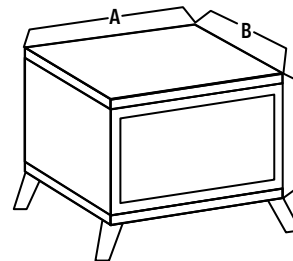

A: 65
B: 35
C: 44