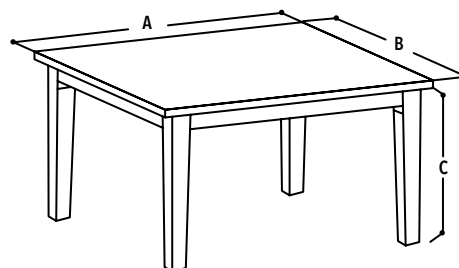

LUCY COFFEE TABLE

Product Code: HS399
Material: Mdf Wood, Marble Effect Laminate
Features: Light Weight , Marble Look , High Gloss
Colours: Black,Brown,Grey

DIMENSIONS IN CM

A = 122
B = 60
C = 40

LUCY 2+1 COFFEE TABLE

Product Code: HS-399-4
Material: Mdf Wood, Marble Effect Laminate
Features: Table With Two Square Side Tables
Colours: Black,Brown,Grey

DIMENSIONS IN CM

A = 122
B = 60
C = 50 } Coffee table

A = 52
B = 52
C = 41.5 } Each side table

RUMY NEST OF TABLE

Product Code:
Material: Mdf Wood, Marble Effect Laminate
Features: Set Of 3 , Marble Look , High Gloss
Colours: Black,Brown, Grey

DIMENSIONS IN CM

A = 60
B = 40
C = 52 } **Big**

A = 47
B = 36
C = 43 } **Medium**

A = 34
B = 34
C = 34 } **Small**