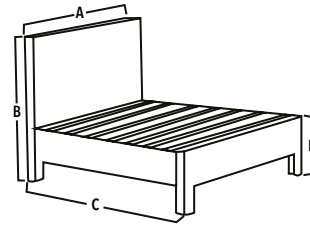

DIMENSIONS IN CM

A = 101
B = 110
C = 210
D = 39

SINGLE