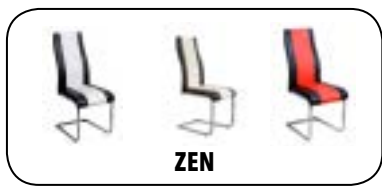

HELEN DINING TABLE
Product Code: XS1025
Material: Extending Glass Table Top With Black Metal Legs
Features: Extendable, Side Extensions
Colours: Black

DIMENSIONS IN CM

- A = 110-170
- B = 90
- C = 98
- D = 66
- E = 63
- F = 75