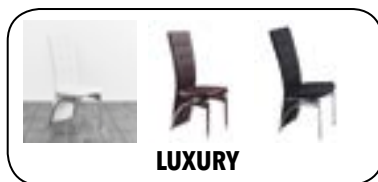

EXTREME DINING TABLE

Product Code: DT26C

Material: Particle Board With Glass Surface

Features: Butterfly Extensions

Colours: Full Black, Black-White, White-Black, Full White, Grey-White

DIMENSIONS IN CM

- A = 130-160
- B = 80
- C = 103
- D = 65
- E = 60
- F = 78