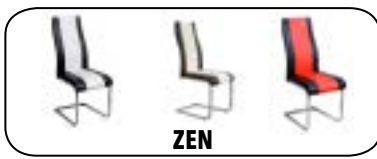

DIMENSIONS IN CM

Two sizes available

A = 110	A = 80
B = 75	B = 80
C = 90	C = 60
D = 72	D = 72
E = 57	E = 47
F = 75	F = 75

DIMENSIONS IN CM

Two sizes available

A = 110	A = 80
B = 75	B = 80
C = 90	C = 60
D = 72	D = 72
E = 57	E = 47
F = 75	F = 75