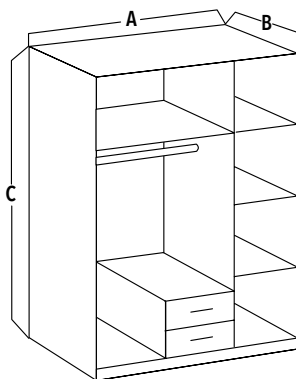

DIMENSIONS IN CM

A = 135

B = 58

C = 198