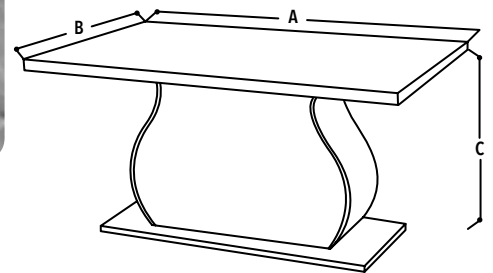

DIMENSIONS IN CM

A = 130
B = 75
C = 45