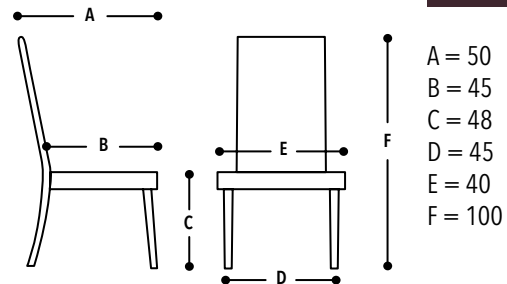

DIMENSIONS IN CM