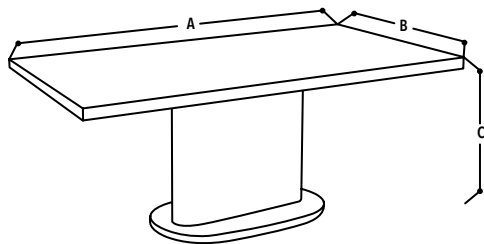

CLEARANCE

BLOOM DINING TABLE

Product Code: DT1530

Material: Stone Coated Glass Top With High Gloss Legs And Stainless Steel Base

Features: Smooth Middle Extension, High Gloss Finish Base

Colours: White

DIMENSIONS IN CM

A = 140-200 B = 90 C = 75

ZOOM COFFEE TABLE

Product Code: CT1530

Material: Stone Coated Glass top with high gloss legs and stainless steel base

Features: Stone Finish top

Colours: White

DIMENSIONS IN CM

A = 125 B = 65 C = 45