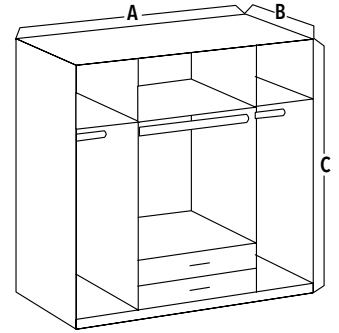

DIMENSIONS IN CM

A = 180

B = 58

C = 198

HUGO603

Product Code: 603484

Material: Melamine Wood

Features: 3 door 1 mirror 2 drawers