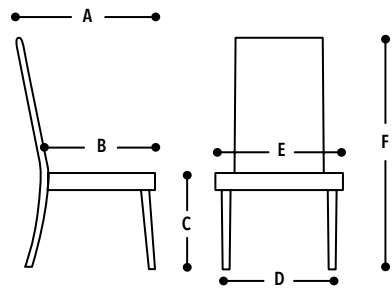

DIMENSIONS IN CM

- A = 50
- B = 43
- C = 45
- D = 42
- E = 44
- F = 103

LUXURY DINING CHAIR

Product Code: HQ1101

Material: Chrome, Pu, Foam

Features: Stitching Design

Colours: Blk,Red,White,Brown,Grey

DIMENSIONS IN CM

- A = 50
- B = 42
- C = 47
- D = 40
- E = 44
- F = 108

HAPPY DINING CHAIR

Product Code: DY1610

Material: Pu, Stainless Steel, Foam

Features: Double Shade

Colours: Blk/Red,Blk/White,Blk,Grey
White,Brown/White, White-Blk