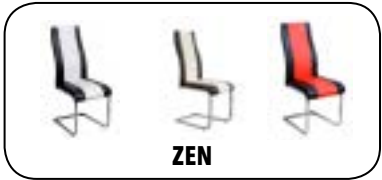

DIMENSIONS IN CM

- A = 130-160
- B = 80
- C = 105
- D = 65
- E = 60
- F = 76

BUDGET DINING TABLE

Product Code: XYDT002

Material: Glass Top With Chrome Legs

Features: Table With Bottom Shelf , Rounded Corners