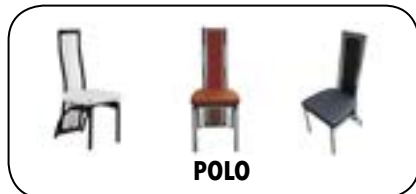

Features: Extendable, Oval

Colours: White, Brown, Black

DIMENSIONS IN CM

A = 120-160 B = 80 C = 75

BOSTON DINING TABLE

Product Code: DT1706

Material: MDF Marble Effect, Stainless Steel

Features: Natural Marble Pattern , Polished Chrome Legs