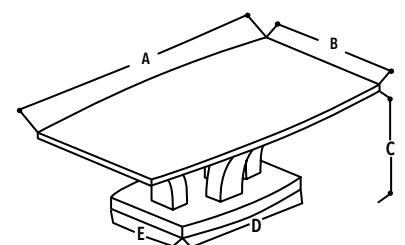

DIMENSIONS IN CM

A = 130
 B = 75
 C = 45

TERRY COFFEE TABLE

Product Code: CT1702
 Material: Mdf With High Gloss
 Features: High Gloss Finish , Natural Marble
 Pattern
 Colours: Grey

DIMENSIONS IN CM

A = 120
 B = 65
 C = 45
 D = 70
 E = 40