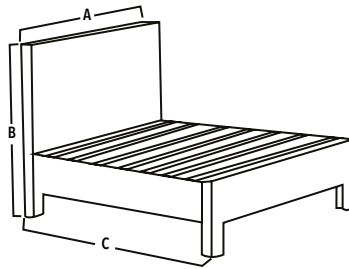

A = 120 B = 60 C = 45

OYSTER COFFEE TABLE

Product Code: 1358
 Material: MDF
 Colours: Brown

DIMENSIONS IN CM

A = 120 B = 60 C = 45

SLEEP BED

Product Code: 1071EWW
Material: Faux Leather and Wings
Colours: Black , White