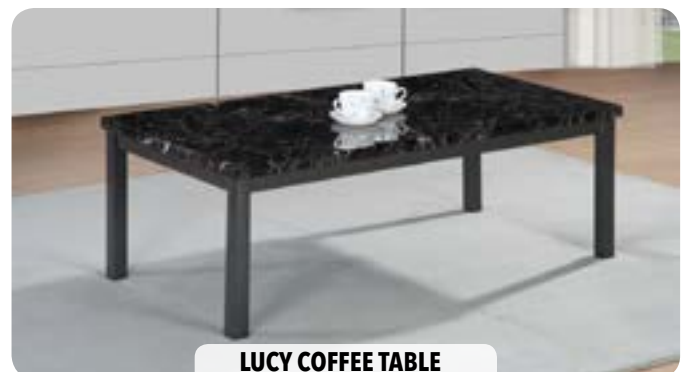

RUMY NEST TABLES

LUCY COFFEE TABLE

HINEN DINING TABLE
 Product Code: XS1261S
 Material: Mdf With High Gloss
 Features: High Gloss Legs, Cut Off Corners
 Colours: Brown

DIMENSIONS IN CM

Two sizes available