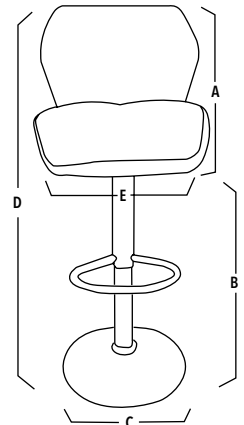

DAWN BAR STOOL

Product Code: H324E
Material: Chrome Base Steel Tube With Gas Lift Pu Foam
Features: Gas Lift Top, Modern Design
Colours: Black,Brown,Cream,Red

DIMENSIONS IN CM

- A = 30
- B = 90
- C = 40
- D = 110
- E = 46