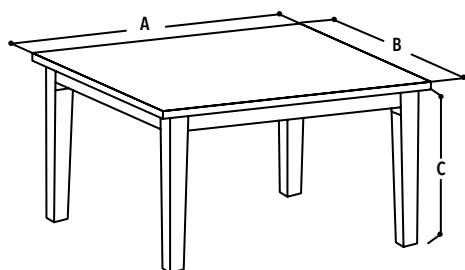

DIMENSIONS IN CM

A = 60
B = 40
C = 52 **Big**

A = 47
B = 40
C = 47 **Medium**

A = 34
B = 40
C = 37 **Small**