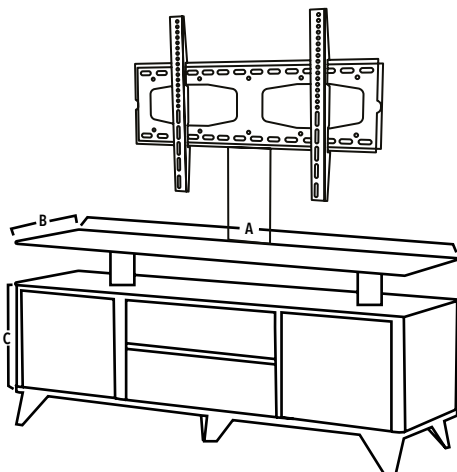

A = 120

B = 40

C = 55-125

BAR STOOL

DAWN BAR STOOL

Product Code: H324E
 Material: Chrome Base Steel Tube With Gas Lift Pu Foam
 Features: Gas Lift Top, Modern Design
 Colours: Black,Brown,Cream,Red

DIMENSIONS IN CM