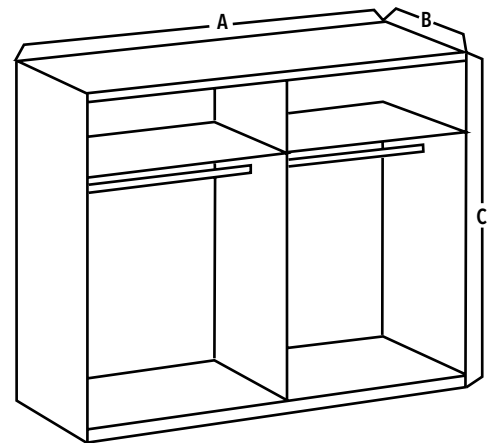

DIMENSIONS IN CM

A = 180
B = 64
C = 198