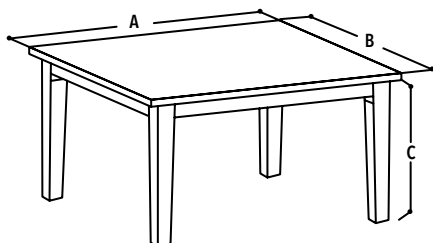

DIMENSIONS IN CM

A = 130 B = 90 C = 75

LAIN WITH BAIN BLACK/WHITE LEGS

Product Code: DT6236A

Material: Tempered Glass With Metal Legs
Colours: Black

DIMENSIONS IN CM

A = 80-130 B = 80 C = 76

TAURUS COFFEE TABLE