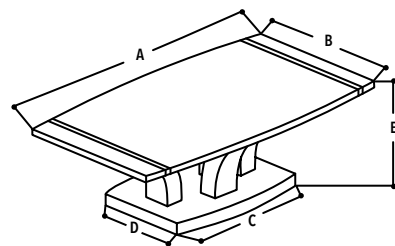

DIMENSIONS IN CM

Two sizes available

A = 160 B = 90 C = 85 D = 76 E = 55
A = 120 B = 75 C = 70 D = 70 E = 40