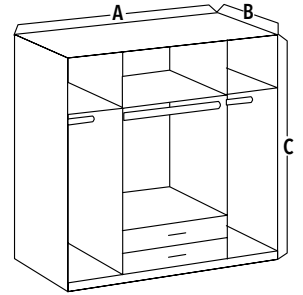

DIMENSIONS IN CM

A = 180

B = 58

C = 198