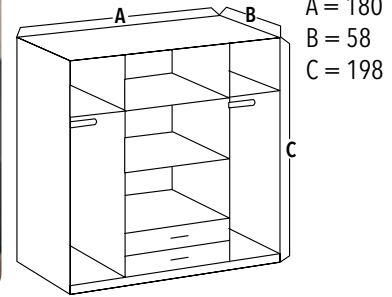

DIMENSIONS IN CM