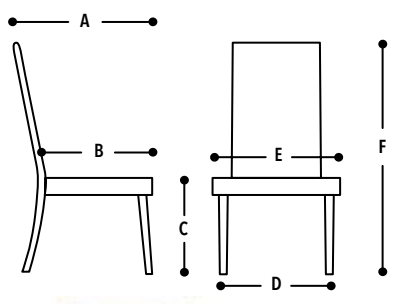

DIMENSIONS IN CM

Two sizes available

A = 110	A = 80
B = 75	B = 80
C = 90	C = 60
D = 72	D = 72
E = 57	E = 47
F = 75	F = 75

DINING CHAIR

BEAUTY DINING CHAIR

Product Code: H7014
Material: Chrome, Pu, Foam
Features: Handle On Back Panel
Colours: Black, Brown

DIMENSIONS IN CM

- A = 50
- B = 43
- C = 45
- D = 40
- E = 40
- F = 100

POLO DINING CHAIR

Product Code: DY7812
Material: Chrome, Pu, Foam
Features: Chrome Frame Around Back Panel
Colours: Blk,Red,White,Brown