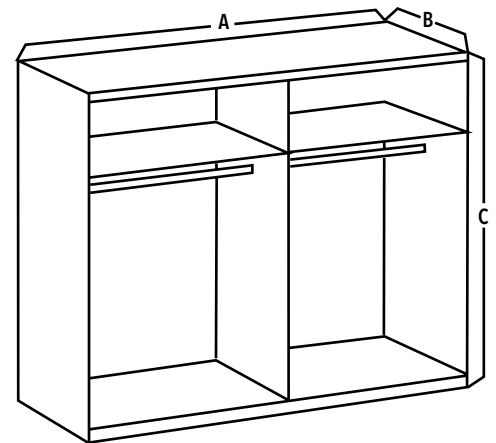

DIMENSIONS IN CM

A = 180
B = 64
C = 198