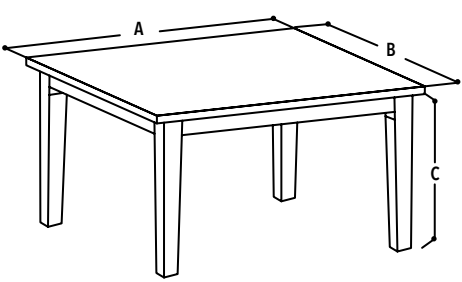

DIMENSIONS IN CM

A = 110
B = 60
C = 45