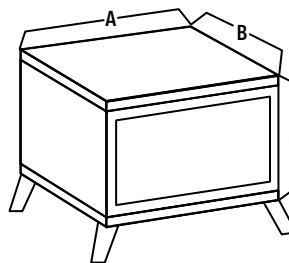

A: 65
B: 35
C: 44