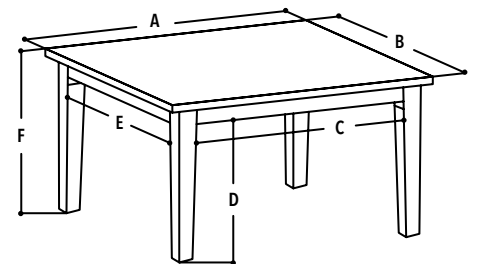

Colours: Ivory

DIMENSIONS IN CM

A = 160 B = 90 C = 142 D = 60 E = 73 F = 76

BLAKE DINING TABLE

Product Code: DT1598

Material: MDF High Gloss With Glass Surface

Features: Grid Design Under Glass, High Gloss Finish Legs