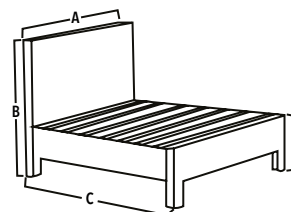

DIMENSIONS IN CM

A = 150
B = 89
C = 200
D = 37

} Double