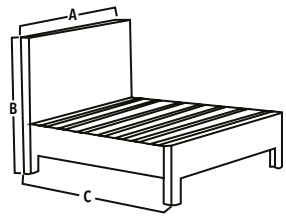

DIMENSIONS IN CM

A = 148	] Double
B = 143	
C = 202	
A = 163	] King
B = 143	
C = 202