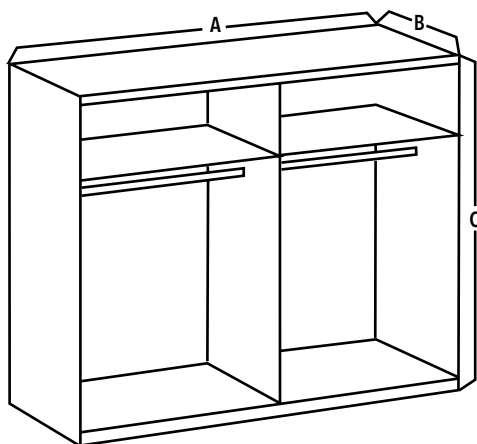

DIMENSIONS IN CM

A = 180
B = 64
C = 198