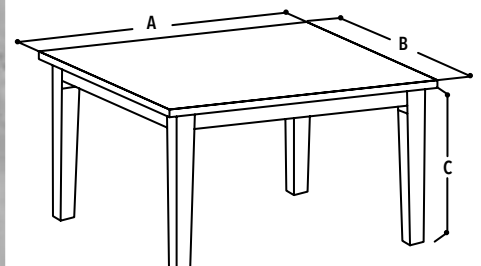

DIMENSIONS IN CM

A = 110

B = 60

C = 45