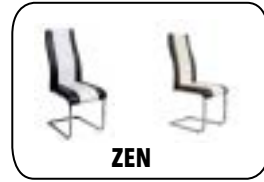

Colours: Brown, Black, Grey

DIMENSIONS IN CM

A = 160 B = 90 C = 85 D = 55 E = 76

HAPPY

BAIN

MOROCCO

ZEN

BLAKE COFFEE TABLE