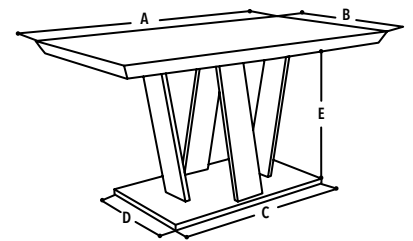

DIMENSIONS IN CM

A = 160 B = 90 C = 85 D = 55 E = 76