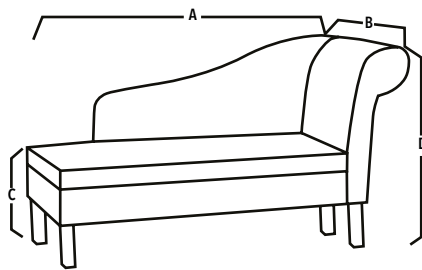

DIMENSIONS IN CM

- A = 40
- B = 90
- C = 40
- D = 110
- E = 56

SOFA & SOFA BEDS

SASHA CHAISE LOUNGE

Product Code: 8933

Material: Faux Leather

Features: Day Bed , Storage

Colours: Black , Brown