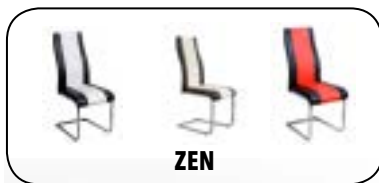

BUDGET DINING TABLE

Product Code: XYDT002

Material: Glass Top With Chrome Legs

Features: Table With Bottom Shelf , Rounded Corners

Colours: Blk Border

DIMENSIONS IN CM

- A = 122
- B = 76
- C = 86
- D = 64
- E = 48
- F = 77

- A = 135
- B = 75
- C = 115
- D = 95
- E = 85
- F = 76

CAMEL DINING TABLE

Product Code: bb188

Material: Glass Top With Chrome Legs

Colours: Blk Border