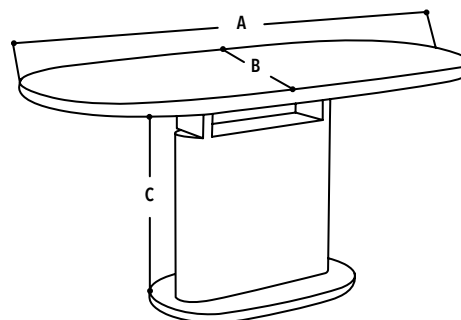

Features: Extendable, Oval

Colours: White, Brown, Black

DIMENSIONS IN CM

A = 120-160 B = 80 C = 75

BOSTON DINING TABLE

Product Code: DT1706

Material: MDF Marble Effect, Stainless Steel

Features: Natural Marble Pattern , Polished Chrome Legs