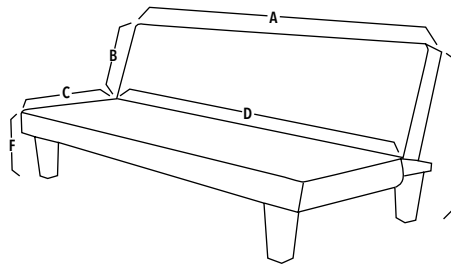

JACK SOFA BED

Product Code: LZ1895A

Material: Pu, Foam, Wood

Features: Clic Clac

Colours: Black

DIMENSIONS IN CM

- A = 178
- B = 52
- C = 70
- D = 178
- E = 96
- F = 30