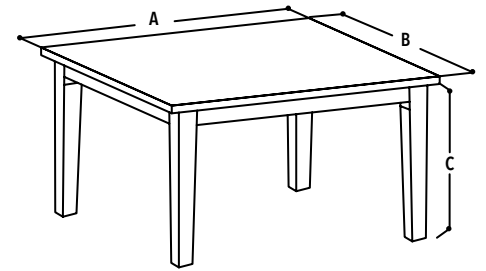

DIMENSIONS IN CM

A = 110
B = 56
C = 42