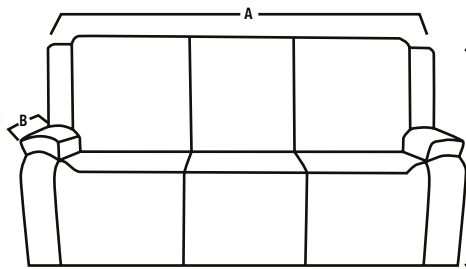

DIMENSIONS IN CM

- A = 201
B = 92
C = 102.5] **3 Seater**
- A = 149
B = 92
C = 102.5] **2 Seater**
- A = 93
B = 92
C = 102.5] **1 Seater**

BEDROOMS

SANTRO BEDROOM SET

SOLID BASE OTTOMAN STORAGE

ITEM	DESCRIPTION	COLOR	DIMENSIONS IN CM	DIMENSIONS IN CM
B801BQ	QUEEN BED	SAME AS PIC GREY	A : 153 B : 112 C : 203	
B801NE	NIGHT STAND	SAME AS PIC GREY	A : 55 B : 40 C : 51	
B801DE	DRESSER (3 DRAWERS)	SAME AS PIC GREY	A : 160 B : 47 C : 85	
B801ME	MIRROR	SAME AS PIC GREY	A : 90 B : 110	