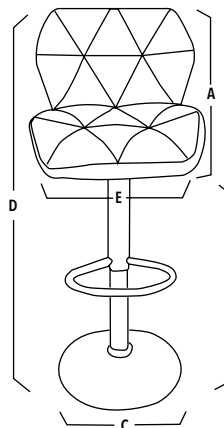

DIMENSIONS IN CM

A = 30

B = 90

C = 40

D = 110

E = 46