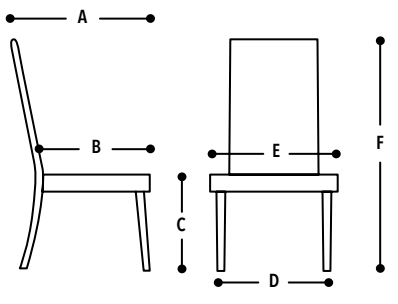

DIMENSIONS IN CM

- A = 55
- B = 42
- C = 48
- D = 43
- E = 40
- F = 98

GOLDY DINING CHAIR

Product Code: DC1400
Material: Pu With Metal Frame
Features: High Back With Split On The Top To Hold The Chair
Colours: Blk,White,Grey

DIMENSIONS IN CM

- A = 53
- B = 45
- C = 45
- D = 40
- E = 40
- F = 103

ZEN DINING CHAIR

Product Code: H7022
Material: Chrome, Pu, Foam
Features: High Back
Colours: Blk/Red,Blk/White,Brown/Cream

DIMENSIONS IN CM