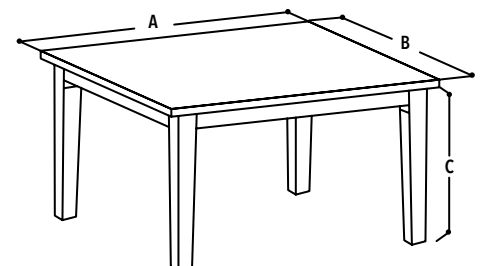

DIMENSIONS IN CM

A = 110

B = 60

C = 45