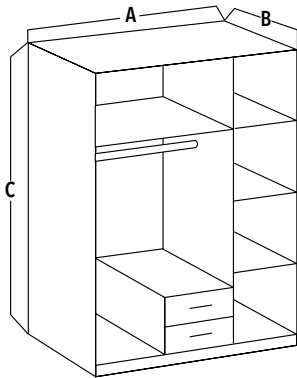

DIMENSIONS IN CM

SKIP258

Product Code: 258484
 Material: Melamine Wood
 Features: 3 Door 1 Mirror 2 Drawers
 Colours: Walnut app. Anthracite

DIMENSIONS IN CM

A = 135
 B = 58
 C = 198

SKIP258

Product Code: 258210
 Material: Melamine Wood
 Features: 2 Door 1 Mirror 2 Drawers
 Colours: Walnut app. Anthracite