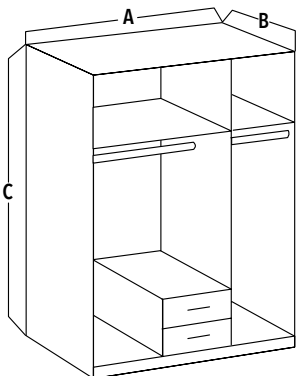

Colours: White

DIMENSIONS IN CM

A = 135

B = 58

C = 198

ALFIE

Product Code:

Material: Melamine Wood