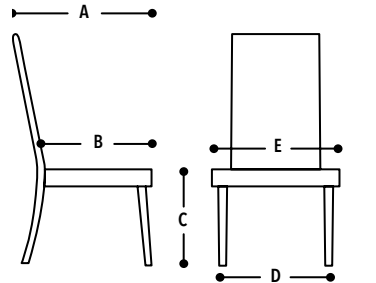

- A = 50
- B = 44
- C = 47
- D = 40
- E = 43
- F = 103

BAIN DINING CHAIR

Product Code: DY1701

Material: Pu With Metal Frame

Features: padded seats, contemporary design with stitched detailing

Colours: Blk,Brown,White,Grey