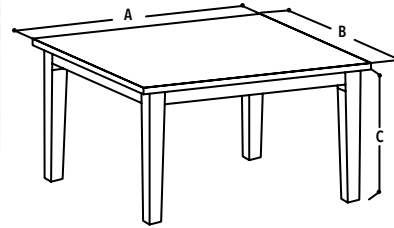

A = 47
 B = 40
 C = 47 **Medium**

A = 34
 B = 40
 C = 37 **Small**

LUCY COFFEE TABLE

Product Code: HS399
 Material: Mdf Wood, Marble Effect Laminate
 Features: Light Weight , Marble Look , High Gloss
 Colours: Black,Brown,Grey