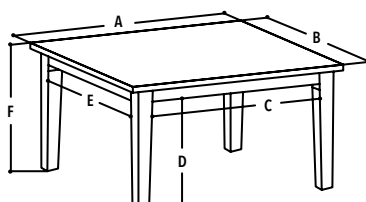

DIMENSIONS IN CM

Two sizes available

A = 110	A = 80
B = 75	B = 80
C = 90	C = 60
D = 72	D = 72
E = 57	E = 47
F = 75	F = 75

DINING CHAIR

BEAUTY DINING CHAIR

Product Code: H7014
Material: Chrome, Pu, Foam
Features: Handle On Back Panel
Colours: Black, Brown