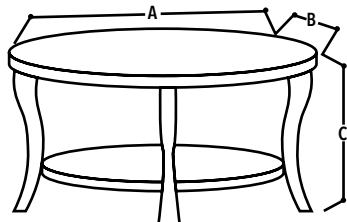

DIMENSIONS IN CM

A = 130 B = 90 C = 75

LAIN WITH BAIN BLACK/WHITE LEGS

Product Code: DT6236A

Material: Tempered Glass With Metal Legs
Colours: Black

DIMENSIONS IN CM

A = 80-130 B = 80 C = 76

TAURUS COFFEE TABLE