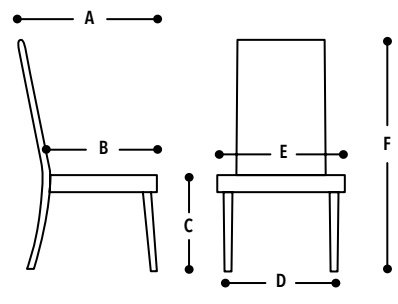

DIMENSIONS IN CM

- A = 55
- B = 42
- C = 48
- D = 43
- E = 40
- F = 98

GOLDY DINING CHAIR

Product Code: DC1400
Material: Pu With Metal Frame
Features: High Back With Split On The Top To Hold The Chair
Colours: Blk,White,Grey