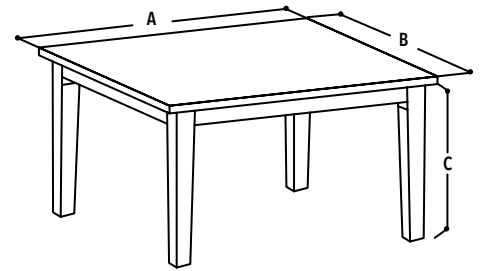

DIMENSIONS IN CM

Two sizes available

A = 110 B = 60 C = 45

A = 130 B = 70 C = 45