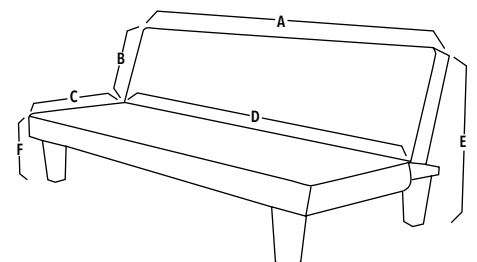

- A = 183
- B = 84
- C = 84
- D = 183
- E = 108
- F = 38

JACK SOFA BED

Product Code: LZ1895A

Material: Pu, Foam, Wood

Features: Clic Clac

Colours: Black

DIMENSIONS IN CM

- A = 178
- B = 52
- C = 70
- D = 178
- E = 96
- F = 30