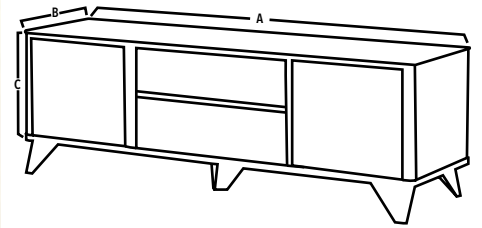

LINE TV UNIT

Product Code: CR-45

Material: Mdf With Glass Surface And Metal Legs

Features: Two Cupboards With Shelves

Colours: Black With Silver Line

DIMENSIONS IN CM

A = 160

B = 40

C = 43

FLUTE TV UNIT

Product Code: T933-120

Material: Particle Board With Melamine Surface

Features: Four Cupboards With Shelves

Colours: Full Black, Blk/Walnut, Blk/White

DIMENSIONS IN CM

A = 120

B = 40

C = 55-125