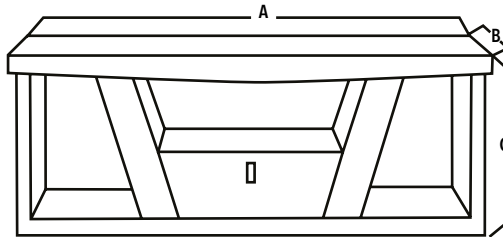

DIMENSIONS IN CM

A = 135
B = 40
C = 50

ABERDEEN TV UNIT

Product Code: TV1702
Material: Mdf With High Gloss Finish
Features: Drawer , High Gloss
Colours: Blk/White

DIMENSIONS IN CM

A = 135
B = 40
C = 50