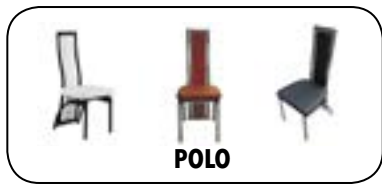

DIMENSIONS IN CM

Two sizes available

- A = 120-150
- B = 80
- C = 107
- D = 70
- E = 73
- F = 75
- A = 100-130
- B = 75
- C = 87
- D = 70
- E = 67
- F = 75

SALINA DINING TABLE

Product Code: B179-15
 Material: Glass Top With Chrome Legs
 Features: Tempered Glass , Side Extensions
 Colours: Black

DIMENSIONS IN CM

Two sizes available

- A = 130-180
- B = 80
- C = 117
- D = 64
- E = 67
- F = 76

- A = 80-131
- B = 80
- C = 67
- D = 64
- E = 67
- F = 76

HELEN DINING TABLE
 Product Code: XS1025
 Material: Extending Glass Table Top With Black Metal Legs
 Features: Extendable, Side Extensions
 Colours: Black