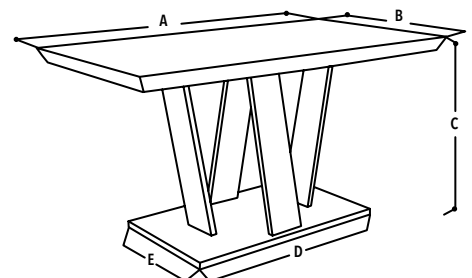

A = 120
 B = 65
 C = 46
 D = 70
 E = 40

LEGEND COFFEE TABLE

Product Code: P1725

Material: Glass Top With Rubberwood Legs

Features: Bottom Shelf, Curve Wooden Legs

Colours: Black

DIMENSIONS IN CM

A = 110