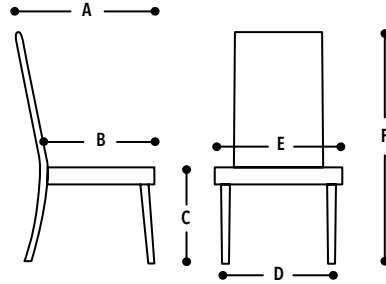

DIMENSIONS IN CM

- A = 47
- B = 44
- C = 45
- D = 40
- E = 35
- F = 94

STELLA DINING CHAIR

Product Code: HS-236-4
 Material: Pu With Metal Frame
 Features: Brushed Metal
 Colours: Grey, Black

DIMENSIONS IN CM