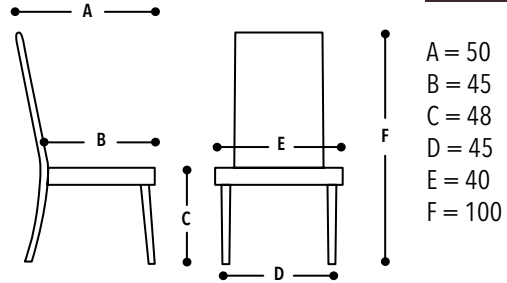

DIMENSIONS IN CM