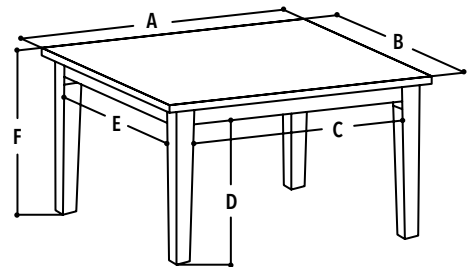

DIMENSIONS IN CM

Two sizes available

A = 153 B = 92 C = 140 D = 74 E = 78 F = 77
A = 123 B = 76 C = 110 D = 74 E = 65 F = 77