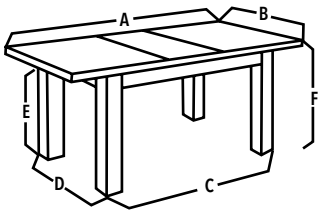

DIMENSIONS IN CM

Two sizes available

- A = 120-150
- B = 80
- C = 107
- D = 70
- E = 73
- F = 75
- A = 100-130
- B = 75
- C = 87
- D = 70
- E = 67
- F = 75

SALINA DINING TABLE

Product Code: B179-15
 Material: Glass Top With Chrome Legs
 Features: Tempered Glass , Side Extensions
 Colours: Black

DIMENSIONS IN CM

Two sizes available

- A = 130-180
- B = 80
- C = 117
- D = 64
- E = 67
- F = 76

- A = 80-131
- B = 80
- C = 67
- D = 64
- E = 67
- F = 76

HELEN DINING TABLE
 Product Code: XS1025
 Material: Extending Glass Table Top With Black Metal Legs
 Features: Extendable, Side Extensions
 Colours: Black