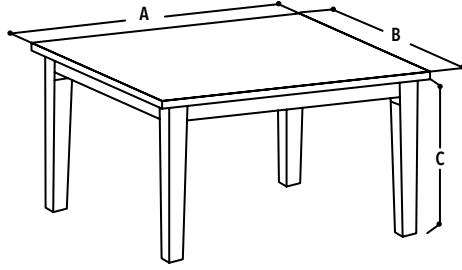

DIMENSIONS IN CM

A = 110
 B = 56
 C = 42

BANANA NEST OF TABLE

Product Code: ABC93
 Material: Mdf, Wood
 Colours: Pine

DIMENSIONS IN CM

A = 60
 B = 40
 C = 52 } **Big**

A = 47
 B = 40
 C = 47 } **Medium**

A = 34
 B = 40
 C = 37 } **Small**