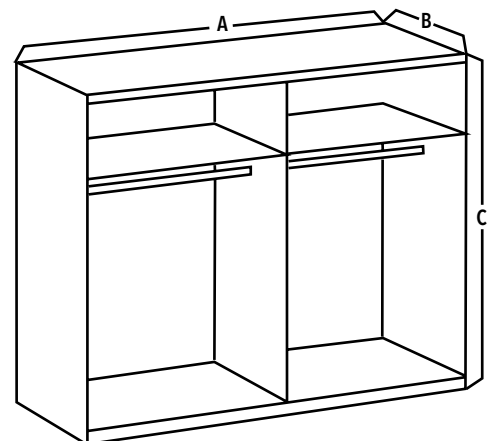

DIMENSIONS IN CM

A = 180
B = 64
C = 198