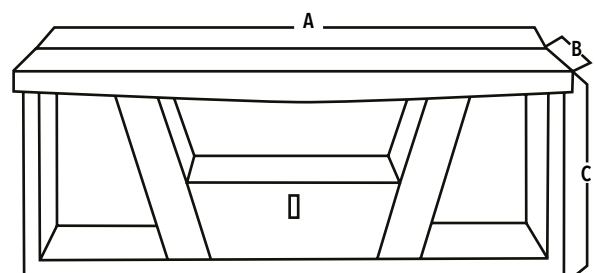

TERRY TV UNIT

Product Code: TV1702A
Material: Mdf With High Gloss Finish
Features: Natural Marble Look, Drawer
Colours: Grey

DIMENSIONS IN CM

A = 135
B = 40
C = 50

ABERDEEN TV UNIT

Product Code: TV1702
Material: Mdf With High Gloss Finish
Features: Drawer , High Gloss
Colours: Blk/White

DIMENSIONS IN CM

A = 135
B = 40
C = 50

RONI TV UNIT

Product Code: TV1602
Material: Mdf With High Gloss Finish
Features: Drawer , High Gloss
Colours: Blk/Cream,Brown/Cream, Full Black

DIMENSIONS IN CM

A = 135
B = 40
C = 50