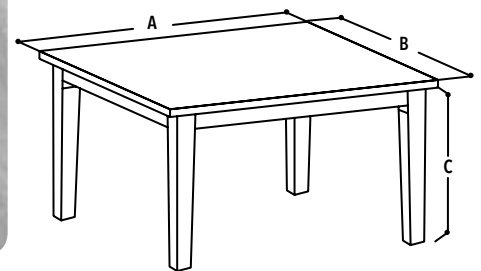

DIMENSIONS IN CM

A = 110

B = 60

C = 45