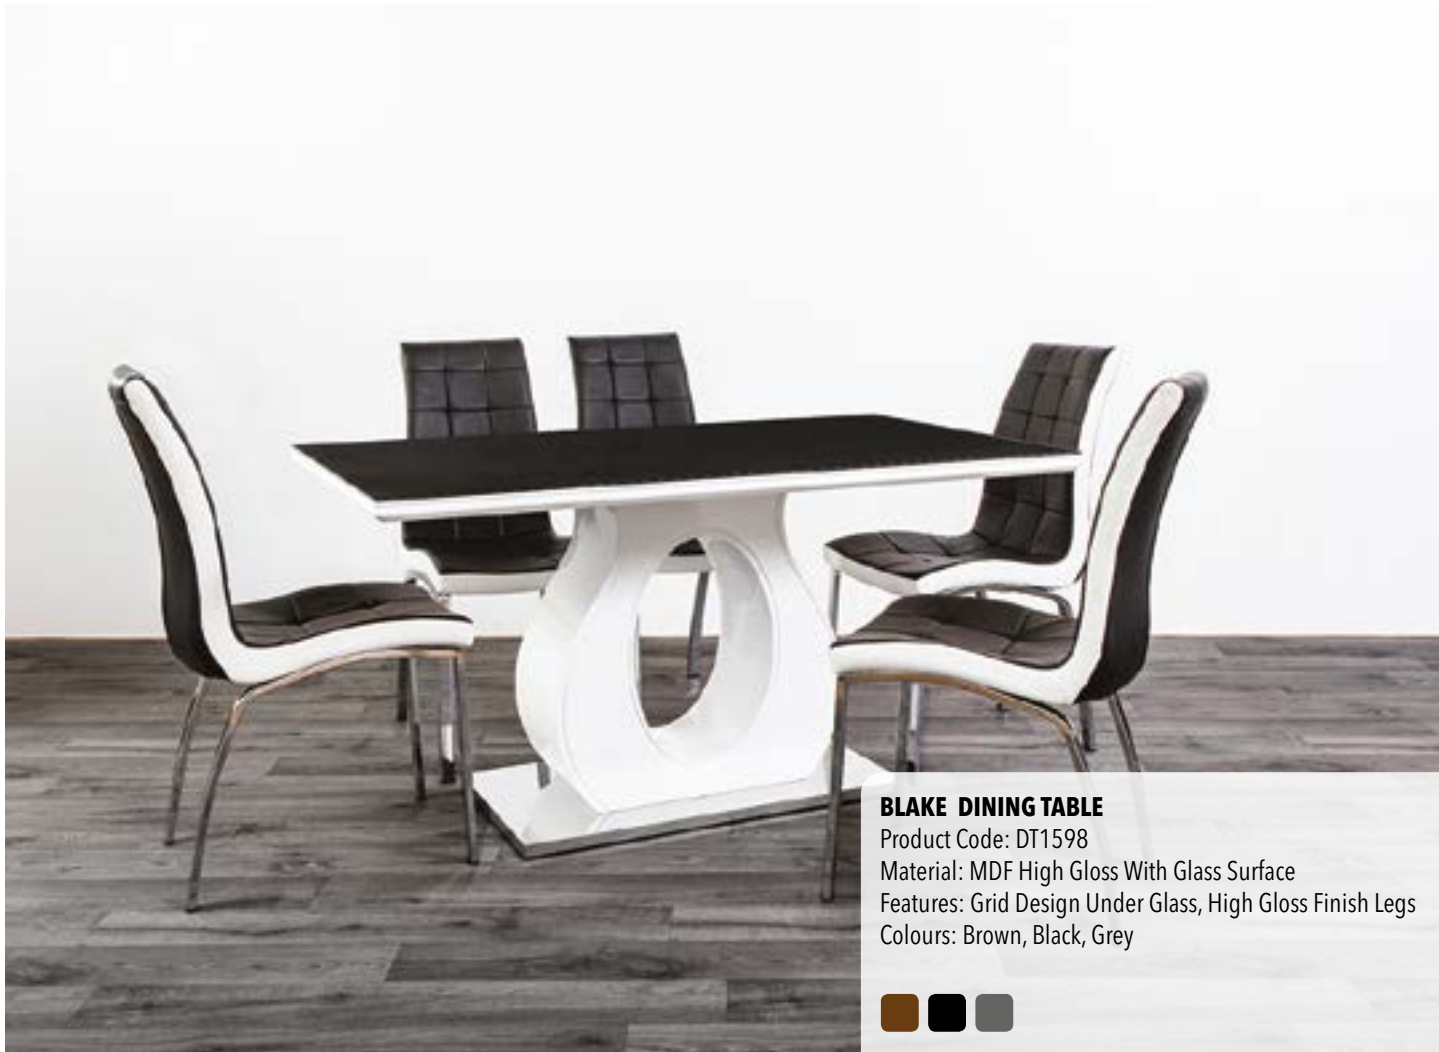

BLAKE TV UNIT

BLAKE DINING TABLE
 Product Code: DT1598
 Material: MDF High Gloss With Glass Surface
 Features: Grid Design Under Glass, High Gloss Finish Legs
 Colours: Brown, Black, Grey

DIMENSIONS IN CM