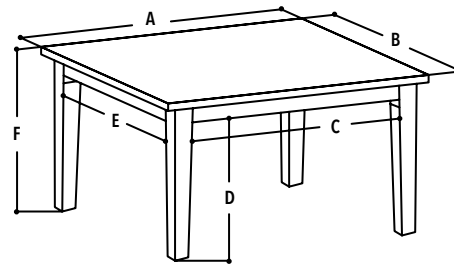

DIMENSIONS IN CM

- A = 122
- B = 76
- C = 86
- D = 64
- E = 48
- F = 77