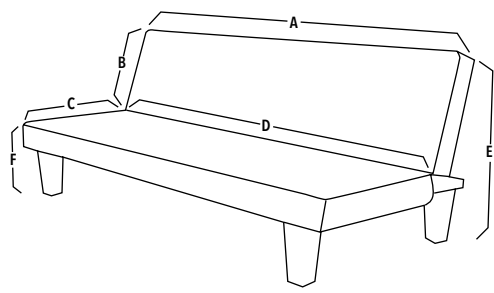

JENNY SOFA BED
Product Code: LV399
Material: Leatherair
Features: Contemporary Design
Colours: Black, Brown

DIMENSIONS IN CM

- A = 210
- B = 80
- C = 40-80
- D = 210
- E = 80-110
- F = 40