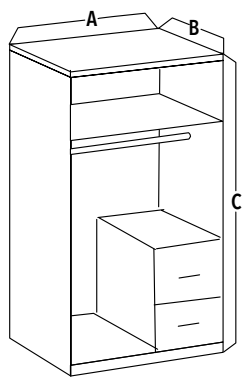

DIMENSIONS IN CM

A = 90
B = 58
C = 198