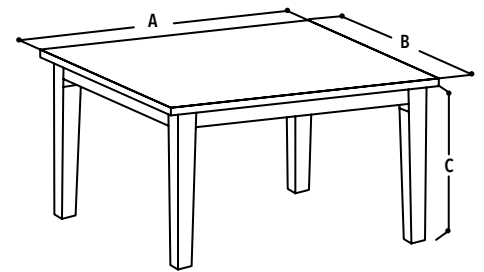

MANGO COFFEE TABLE

Product Code: A163

Material: Wooden, Mdf Top And Legs

Features: Sleek And Modern Design For Tiny Living Room

Colours: Black,Brown

DIMENSIONS IN CM

A = 110

B = 56

C = 42

GRAPES NEST OF TABLE

Product Code: ABC163

Material: Mdf, Wood

Features: Set Of 3

Colours: Black,Brown

DIMENSIONS IN CM

A = 60
B = 40
C = 52 **Big**

A = 47
B = 40
C = 47 **Medium**

A = 34
B = 40
C = 37 **Small**