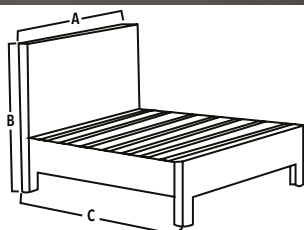

DIMENSIONS IN CM

A = 148
B = 143
C = 193 } **DOUBLE**