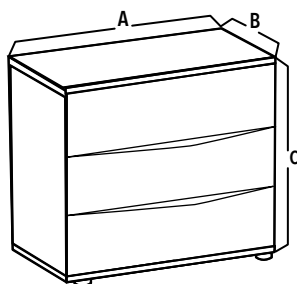

A: 160
B: 47
C: 85