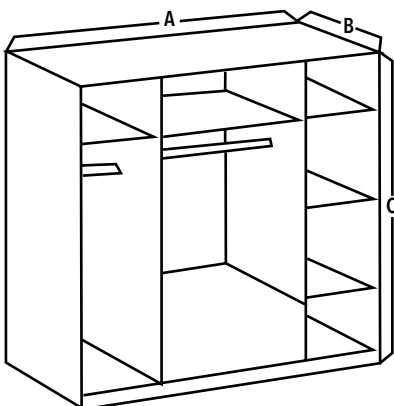

DIMENSIONS IN CM

A = 183

B = 64

C = 200