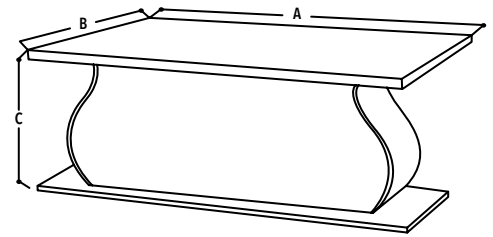

DIMENSIONS IN CM

A = 150
 B = 40
 C = 40

HURRICANE TV UNIT

Product Code: Y616
 Material: Glass With Rubberwood
 Features: Double Bottom Shelf
 Colours: Black

DIMENSIONS IN CM

A = 112
 B = 40
 C = 52
 D = 30