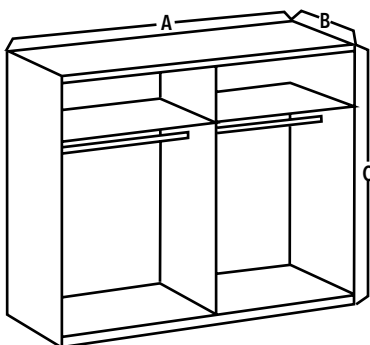

A: 225
B: 65
C: 220