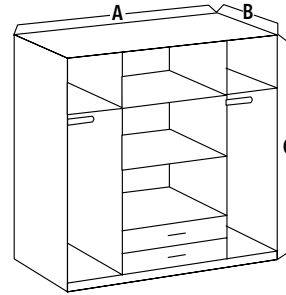

DIMENSIONS IN CM

A = 180

B = 58

C = 198