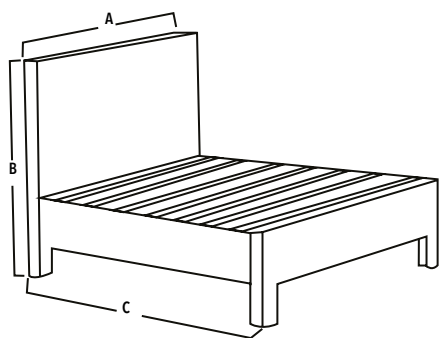

A: 196
B: 120
C: 204