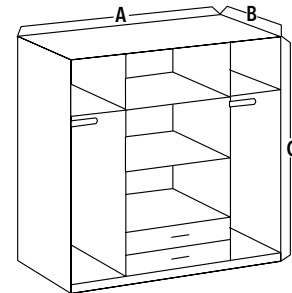

DIMENSIONS IN CM

A = 180

B = 58

C = 198