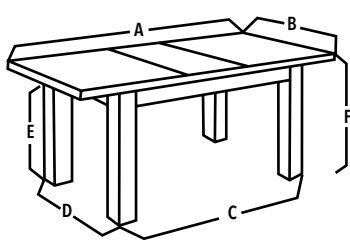

DIMENSIONS IN CM

- A = 130-160
- B = 80
- C = 103
- D = 65
- E = 60
- F = 78

IDEAL DINING TABLE

Product Code: DT06I

Material: Particle Board With Glass Surface

Features: Butterfly Extensions

Colours: Grey-White, White-Black, Black-White

DIMENSIONS IN CM

- A = 130-160
- B = 80
- C = 105
- D = 65
- E = 60
- F = 76

BUDGET DINING TABLE

Product Code: XYDT002

Material: Glass Top With Chrome Legs

Features: Table With Bottom Shelf , Rounded Corners