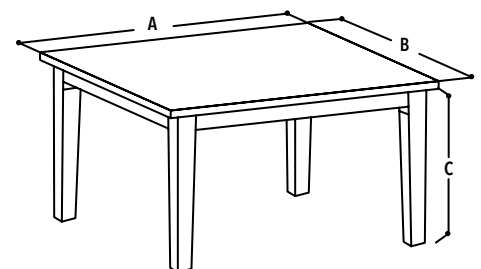

A = 110

B = 60

C = 45

SABRINA COFFEE TABLE

Product Code: L2012
 Material: Glass Top With Chrome Legs
 Features: Bottom Shelf With Flower Design
 Colours: Clear

DIMENSIONS IN CM

A = 110
 B = 60
 C = 44

KARINA COFFEE TABLE

Product Code: FLOWER1
 Material: Glass Top With Plastic Legs
 Features: Bottom Shelf With Flower Design
 Colours: Clear Glass Top, flower design border

DIMENSIONS IN CM

A = 110
 B = 60
 C = 44

EARTHA COFFEE TABLE