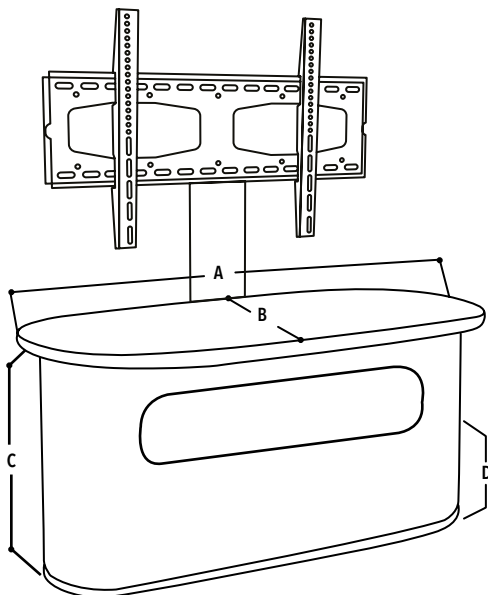

DIMENSIONS IN CM

A = 150
 B = 40
 C = 40

HURRICANE TV UNIT

Product Code: Y616
 Material: Glass With Rubberwood
 Features: Double Bottom Shelf
 Colours: Black

DIMENSIONS IN CM

A = 112
 B = 40
 C = 52
 D = 30