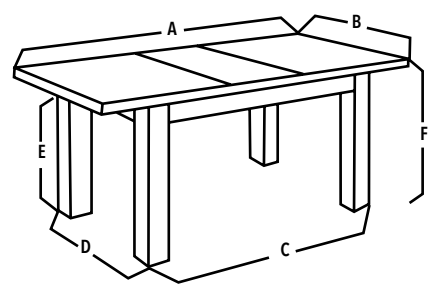

DIMENSIONS IN CM

Two sizes available

- A = 120-150
- B = 80
- C = 107
- D = 70
- E = 73
- F = 75
- A = 100-130
- B = 75
- C = 87
- D = 70
- E = 67
- F = 75

SALINA DINING TABLE

Product Code: B179-15
 Material: Glass Top With Chrome Legs
 Features: Tempered Glass , Side Extensions
 Colours: Black

DIMENSIONS IN CM

Two sizes available

- A = 130-180
- B = 80
- C = 117
- D = 64
- E = 67
- F = 76

- A = 80-131
- B = 80
- C = 67
- D = 64
- E = 67
- F = 76

HELEN DINING TABLE
 Product Code: XS1025
 Material: Extending Glass Table Top With Black Metal Legs
 Features: Extendable, Side Extensions
 Colours: Black

DIMENSIONS IN CM

- A = 110-170
- B = 90
- C = 98
- D = 66
- E = 63
- F = 75

EXTREME DINING TABLE

Product Code: DT26C

Material: Particle Board With Glass Surface

Features: Butterfly Extensions

Colours: Full Black, Black-White, White-Black, Full White, Grey-White