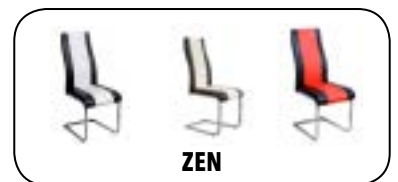

EXTREME DINING TABLE

Product Code: DT26C

Material: Particle Board With Glass Surface

Features: Butterfly Extensions

Colours: Full Black, Black-White, White-Black, Full White, Grey-White

DIMENSIONS IN CM

- A = 130-160
- B = 80
- C = 103
- D = 65
- E = 60
- F = 78