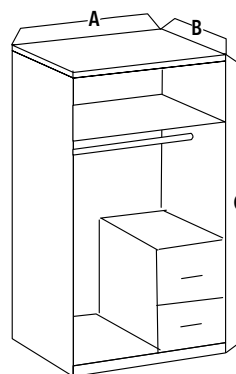

Material: Melamine Wood

Features: 2 Door 1 Mirror 2 drawer

Colours: Alu Carcas/Graphite Doors

DIMENSIONS IN CM

A = 90

B = 58

C = 198

TONY