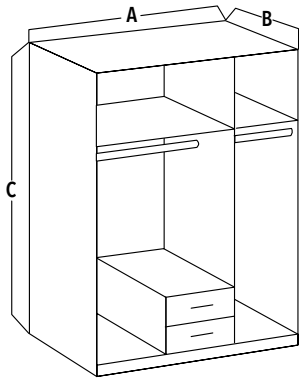

DIMENSIONS IN CM

A = 135

B = 58

C = 198