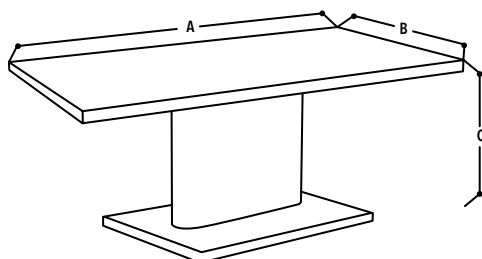

Colours: White

DIMENSIONS IN CM

A = 140-200 B = 90 C = 75

ZOOM COFFEE TABLE

Product Code: CT1530

Material: Stone Coated Glass top with high gloss legs and stainless steel base

Features: Stone Finish top

Colours: White