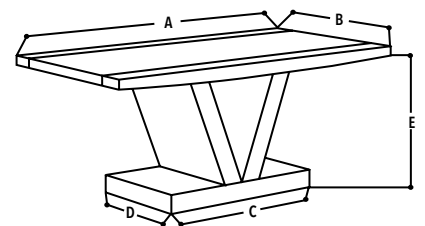

DIMENSIONS IN CM

Two sizes available

A = 160 B = 90 C = 85 D = 76 E = 55
A = 120 B = 75 C = 70 D = 70 E = 40

SONI COFFEE TABLE