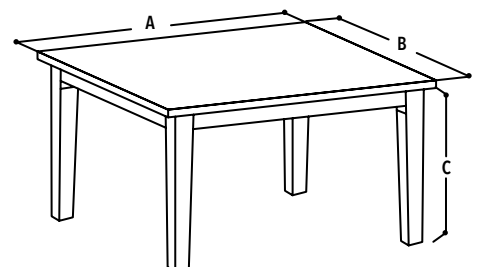

A = 120 B = 60 C = 45

OYSTER COFFEE TABLE

Product Code: 1358
 Material: MDF
 Colours: Brown

DIMENSIONS IN CM

A = 120 B = 60 C = 45

SLEEP BED

Product Code: 1071EWW
Material: Faux Leather and Wings
Colours: Black , White