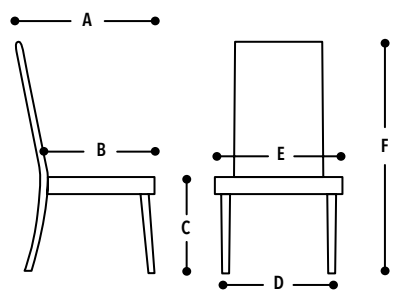

DIMENSIONS IN CM

Two sizes available

A = 110	A = 80
B = 75	B = 80
C = 90	C = 60
D = 72	D = 72
E = 57	E = 47
F = 75	F = 75

DINING CHAIR

BEAUTY DINING CHAIR

Product Code: H7014
Material: Chrome, Pu, Foam
Features: Handle On Back Panel
Colours: Black, Brown

DIMENSIONS IN CM

- A = 50
- B = 43
- C = 45
- D = 40
- E = 40
- F = 100

POLO DINING CHAIR

Product Code: DY7812
Material: Chrome, Pu, Foam
Features: Chrome Frame Around Back Panel
Colours: Blk,Red,White,Brown