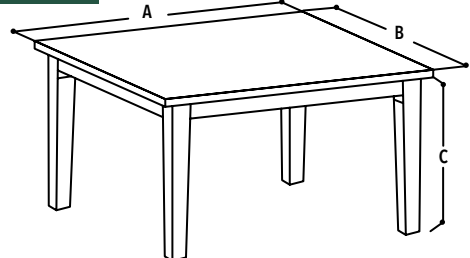

DIMENSIONS IN CM

A = 110
B = 56
C = 42