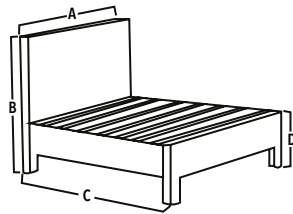

DIMENSIONS IN CM

A = 150] Double	A = 163] King
B = 125		B = 125	
C = 211		C = 211	

MAPLE BED

Product Code: ML023

Material: Metal, wood

Features: Mesh base, Solid wooden legs

Colours: Pine/Black

DIMENSIONS IN CM