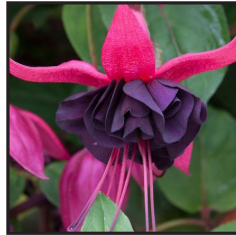

Dracaena -50 cell – Full Flats

Habit: Upright, Sun/Part Sun ~ **Container/use:** Quart, Planter, Landscape ~ **Size:** 2-3' Tall, 15-18" Wide

Fuchsia -102/51 cell – Full or Half Flats

Habit: Trailing, Part Shade, Shade ~ **Container/use:** Hanging Basket

Blackie

Foliage -102/51 cell – Full or Half Flats

Habit: Trailing, Part Shade, Sun ~ **Container/use:** Quart, Landscape, Hanging Basket **Size:** Varies by Variety