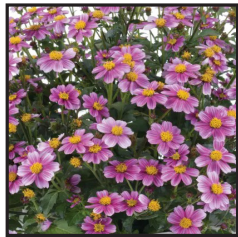

SUNSHINE

ENTERPRISES INC.

2026/27

Annuals

Bacopa -102/51 cell - Full or Half Flats

Habit: Trailing , Sun/Part Sun ~ **Container/use:** Quart, Hanging Baskets, Landscape **Size:** 4-6" Tall, 12-18" Wide

Gulliver Blue

Gulliver White

Bidens -102/51 cell – Full or Half Flats

Habit: Upright/Semi-Trailing ~ **Container/use:** Quart, Hanging Basket, Landscape ~ **Size:** 6" Tall, 18" Wide

Blazing Embers

Pretty In Pink

Spicy
Electric White