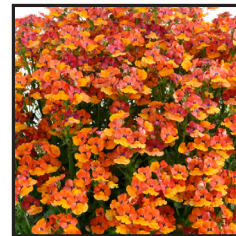

Lobelia -102/51 cell - Full or Half Flats

Habit: Mounding, Trailing , Sun/Part Sun ~ **Container/use:** Quart, Hanging Baskets, Landscape

Size: 8-12" Tall, 6-8" Wide

Lophospermum -102/51 cell - Full or Half Flats

Habit: railing , Sun/Part Sun ~ **Container/use:** Hanging Baskets

Size: 12-24" Tall, 12-24" Wide

Nemesia Nesia -102/51 cell – Full or Half Flats

Habit: Mounding/Trailing ~ **Container/use:** Quart, Planter, Landscape ~ **Size:** 10" Tall, 10" Wide

Tangerine

Osteospermum Besties -102/51 cell – Full or Half Flats

Habit: Upright ~ **Container/use:** Quart, Landscape ~ **Size:** 10-12" Tall, 8-10" Wide