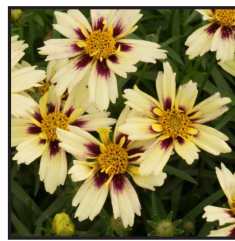

Variety

	Cell Size	Price
Thymus cit. fragentissimus Orange	128	\$0.65
Thymus vulg Argenteus Silver	128	\$0.65
Thymus cv Tabor's Large Leaf English	128	\$0.65
Thymus praecox coccineus red Creeping	128	\$0.65
Thymus serphyllum Elfin tiny creeper	128	\$0.65
Thymus pseudolanuginosus Woolly creeping	128	\$0.65
Tradescantia Amber Waves	72	\$1.20
Tradescantia Nanouk	72	\$1.20

Featured Plants

Coreopsis
Little Bang
Enchanted Eye

Coreopsis
Little Bang
Firewheel

Coreopsis
Little Bang
Starlight

Cosmos
Chocomocha

Cosmos
Chocolate Cherry

Delosperma
Solstice Orange

Delosperma
Solstice Purple