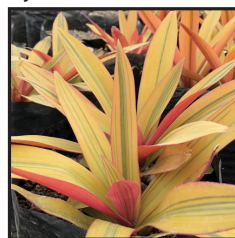

Tradescantia
Amber Waves