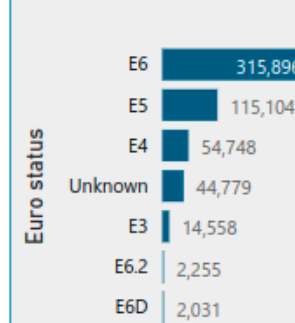

Open LB H&F warrants with Marston

Capture date

11/03/2021

30/01/2022

**Total alerts by capture date****Total alerts, by vehicle category****Total alerts, by CO2 banding****Total alerts, by vehicle make****Camera location**

Studdridge Street

Total alerts

556,956

Total**556,956****Total alerts, by fuel type****Total alerts, by Euro status**

346,040

Total alerts

26,348

Unique vehicles