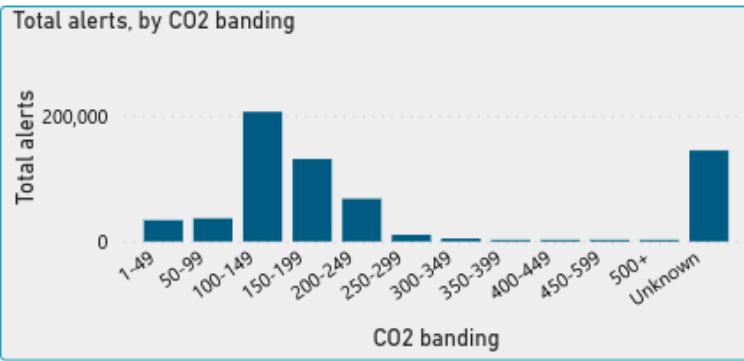

640,158

Total alerts

74,787

Highway vehicles

1,338.2

Vehicles per day

2,904

Open LB H&F warrants with Marston

Capture date

11/03/2021

30/01/2022

Camera location	Total alerts
Imperial Road	640,158
Total	640,158