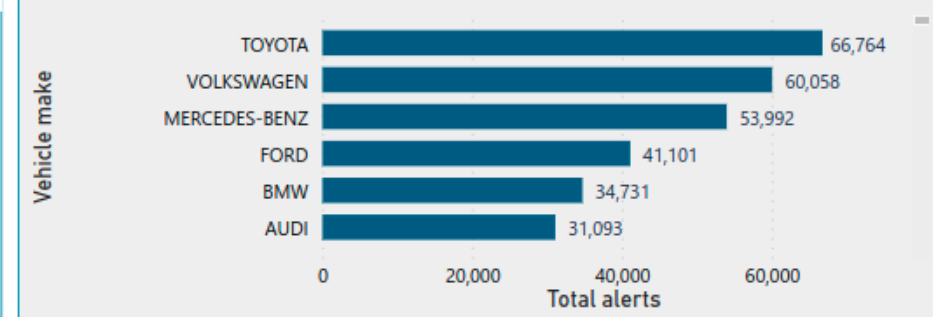

Total alerts, by vehicle make