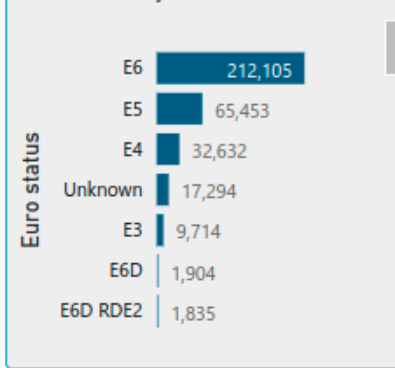

Total alerts, by vehicle category

Total alerts, by CO2 banding

Total alerts, by vehicle make

Camera location	Total alerts
Harwood Terrace/Waterford Road	346,040
Total	346,040

Total alerts, by fuel type

Total alerts, by Euro status

640,158

Total alerts

74,787

Highway vehicles

1,338.2

Vehicles per day

2,904

Open LB H&F warrants with Marston