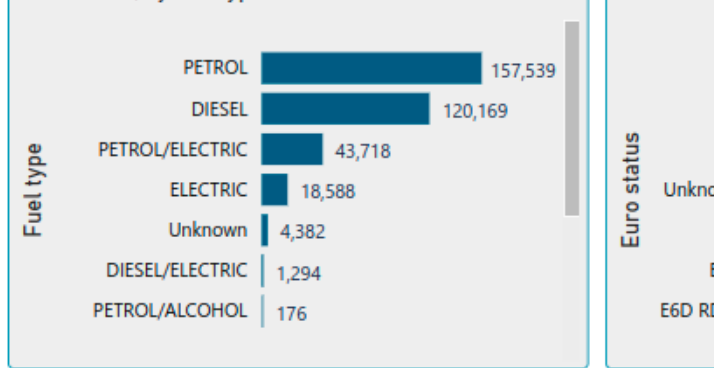

Total alerts, by vehicle category

Total alerts, by CO2 banding

Total alerts, by vehicle make

Camera location	Total alerts
Harwood Terrace/Waterford Road	346,040
Total	346,040

Total alerts, by fuel type

Total alerts, by Euro status

640,158

Total alerts

74,787

Highway vehicles

1,338.2

Vehicles per day

2,904

Open LB H&F warrants with Marston