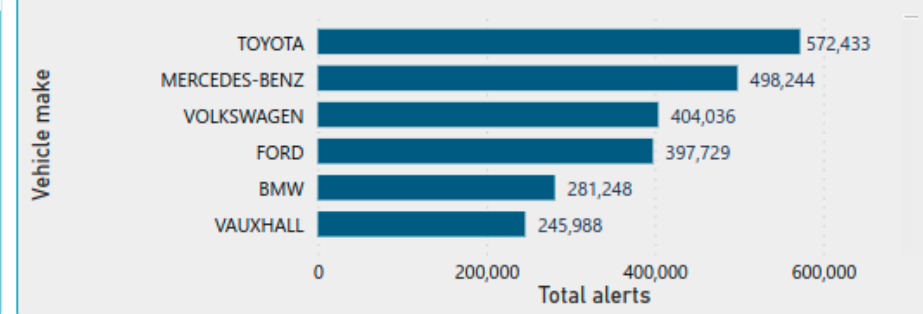

Total alerts, by vehicle make