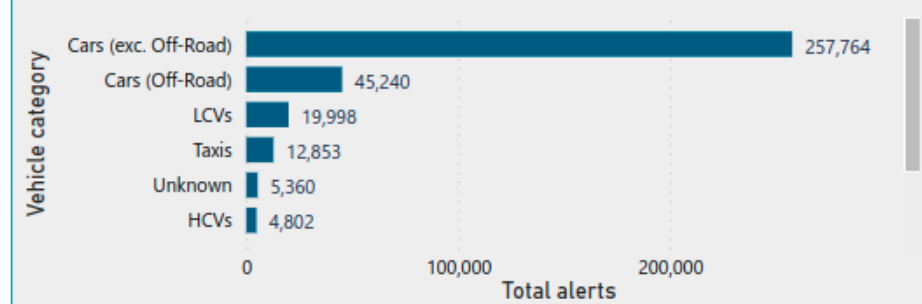

Total alerts, by vehicle category