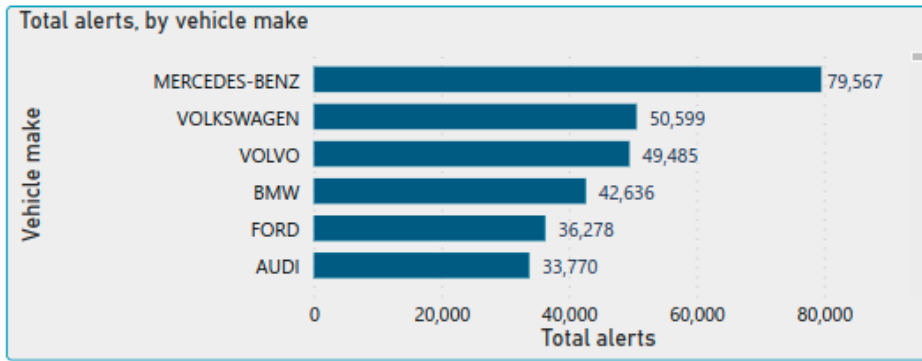

640,158

Total alerts

74,787

Highway vehicles

1,338.2

Vehicles per day

2,904

Open LB H&F warrants with Marston

Capture date

11/03/2021

30/01/2022

Camera location	Total alerts
Imperial Road	640,158
Total	640,158