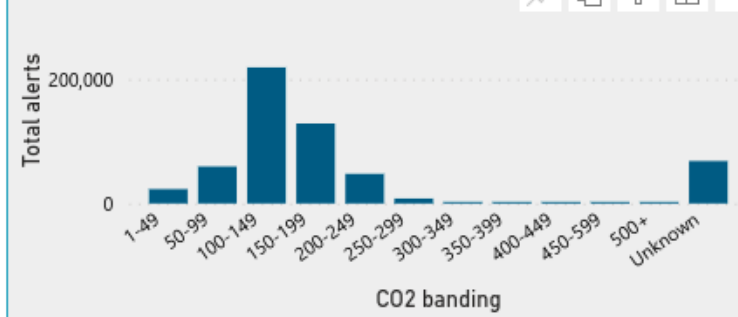

Total alerts, by CO2 banding