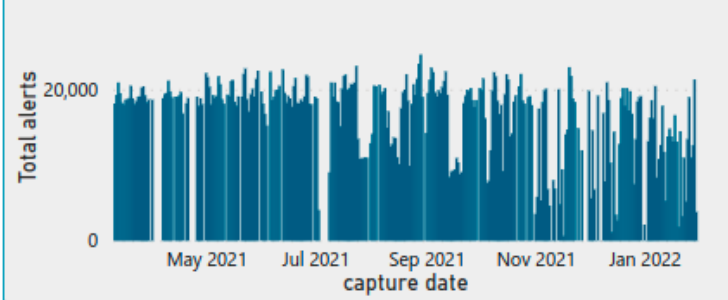

All vehicle data for cameras

4,732,450

Total alerts

866,922

Unique vehicles

13,015.8

Vehicles per day

9,580

Open LB H&F warrants with Marston

Capture date

11/03/2021

30/01/2022

**Total alerts by capture date****Total alerts, by vehicle category****Total alerts, by CO2 banding****Total alerts, by vehicle make**

Camera location	Total alerts
Wandsworth Bridge Rd New King's Road	4,732,450
Total	4,732,450