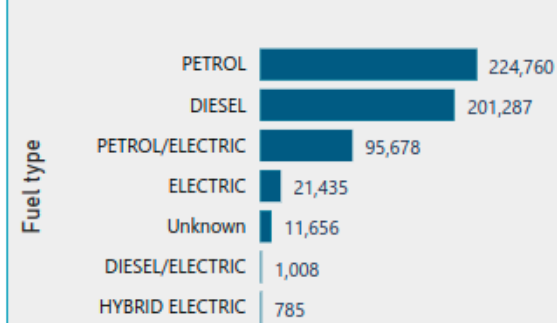

Total alerts, by fuel type**Total alerts, by Euro status**

556,956

Total alerts

185,369

Unique vehicles

1,677.4

Vehicles per day

4,381

Open LB H&F warrants with Marston

Capture date

11/03/2021

30/01/2022

**Total alerts by capture date****Total alerts, by vehicle category****Total alerts, by CO2 banding****Total alerts, by vehicle make****Camera location**

Studdridge Street

Total alerts

556,956

Total**556,956****Total alerts, by fuel type****Total alerts, by Euro status**

346,040

Total alerts

26,348

Unique vehicles