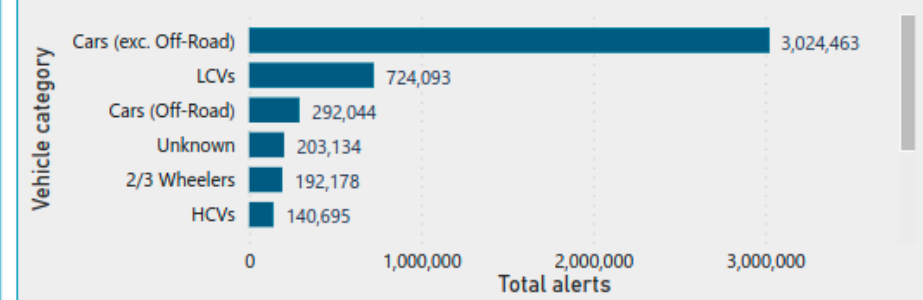

Total alerts, by vehicle category