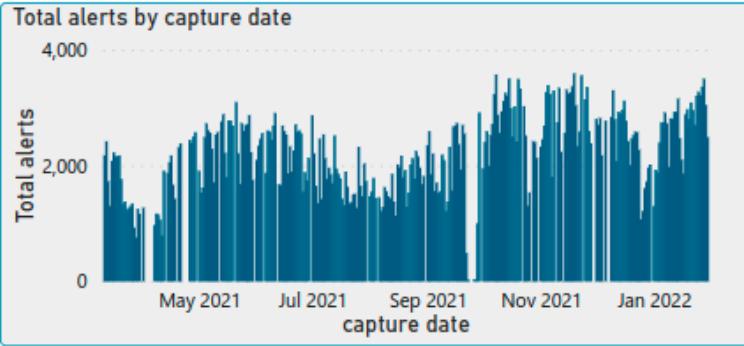

640,158

Total alerts

74,787

Highway vehicles

1,338.2

Vehicles per day

2,904

Open LB H&F warrants with Marston

Capture date

11/03/2021

30/01/2022

Camera location	Total alerts
Imperial Road	640,158
Total	640,158