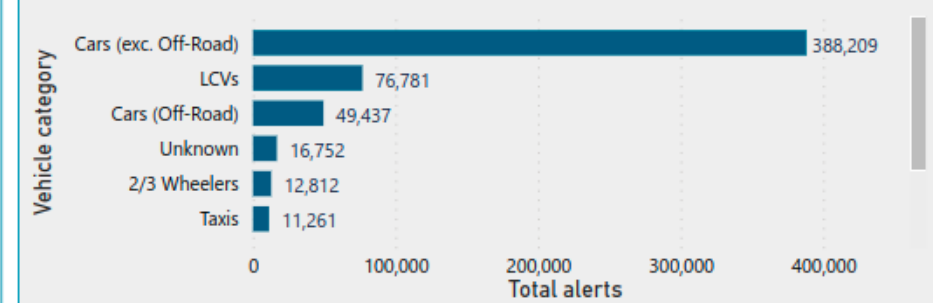

Total alerts, by vehicle category