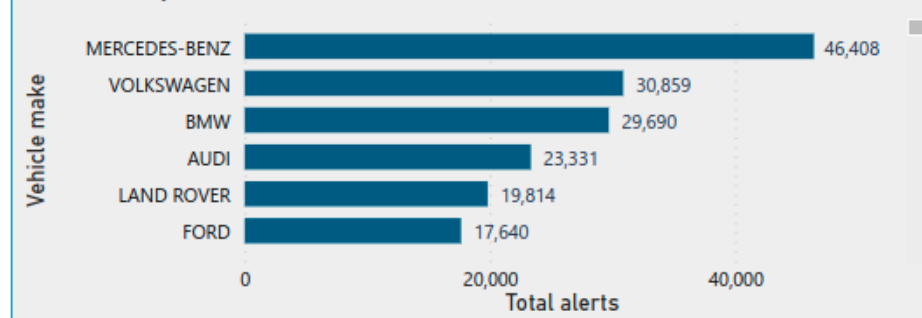

Total alerts, by vehicle make