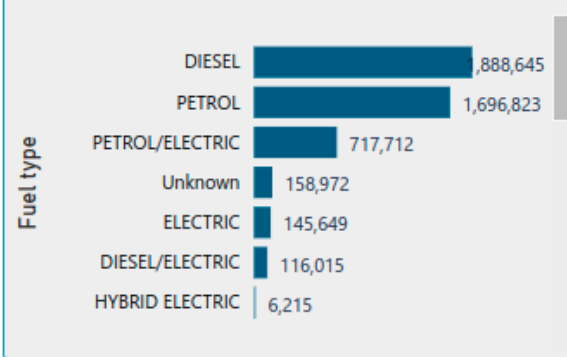

All vehicle data for cameras

4,732,450

Total alerts

866,922

Unique vehicles

13,015.8

Vehicles per day

9,580

Open LB H&F warrants with Marston

Capture date

11/03/2021

30/01/2022

**Total alerts by capture date****Total alerts, by vehicle category****Total alerts, by CO2 banding****Total alerts, by vehicle make**

Camera location	Total alerts
Wandsworth Bridge Rd New King's Road	4,732,450
Total	4,732,450

Total alerts, by fuel type**Total alerts, by Euro status**

556,956

Total alerts

185,369

Unique vehicles

1,677.4

Vehicles per day

4,381