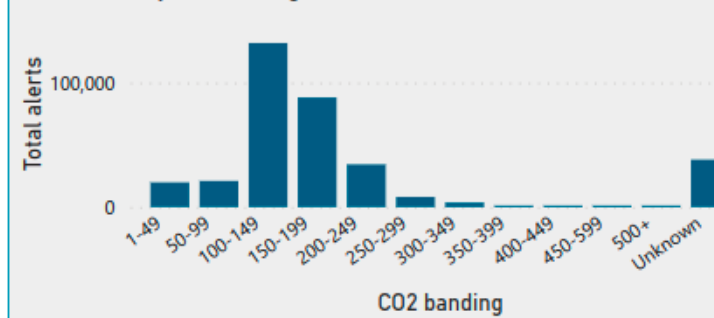

Studdridge Street

Total alerts

556,956

Total**556,956****Total alerts, by fuel type****Total alerts, by Euro status**

346,040

Total alerts

26,348

Unique vehicles

603.6

Vehicles per day

1,650

Open LB H&F warrants with Marston

Capture date

11/03/2021

30/01/2022

Total alerts by capture date

Total alerts, by vehicle category

Total alerts, by CO2 banding

Total alerts, by vehicle make

Camera location	Total alerts
Harwood Terrace/Waterford Road	346,040
Total	346,040

Total alerts, by fuel type

Total alerts, by Euro status