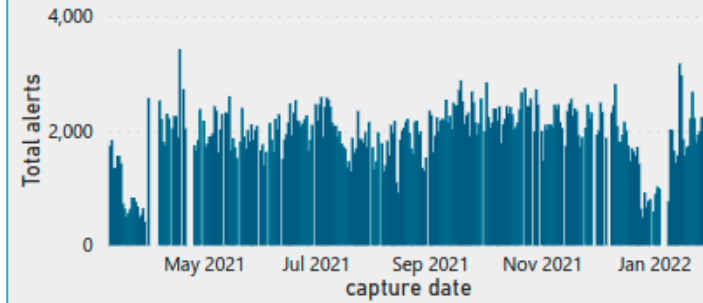

Total alerts by capture date