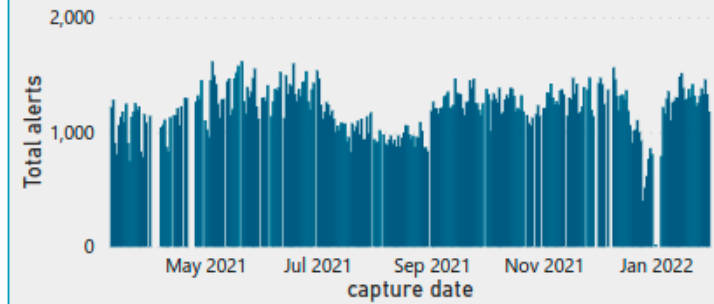

603.6

Vehicles per day

1,650

Open LB H&F warrants with Marston

Capture date

11/03/2021

30/01/2022

Total alerts by capture date