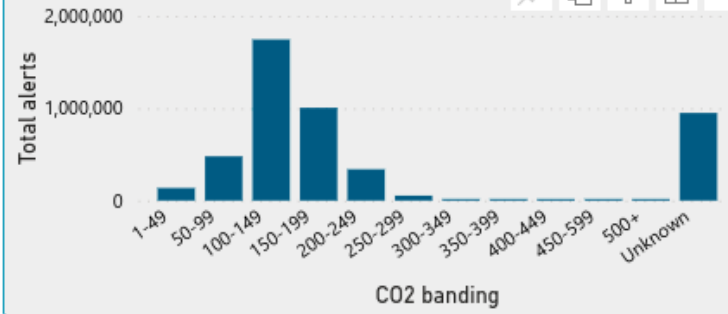

All vehicle data for cameras

4,732,450

Total alerts

866,922

Unique vehicles

13,015.8

Vehicles per day

9,580

Open LB H&F warrants with Marston

Capture date

11/03/2021

30/01/2022

**Total alerts by capture date****Total alerts, by vehicle category****Total alerts, by CO2 banding****Total alerts, by vehicle make**

Camera location	Total alerts
Wandsworth Bridge Rd New King's Road	4,732,450
Total	4,732,450

Total alerts, by fuel type**Total alerts, by Euro status**

556,956

Total alerts

185,369

Unique vehicles

1,677.4

Vehicles per day

4,381