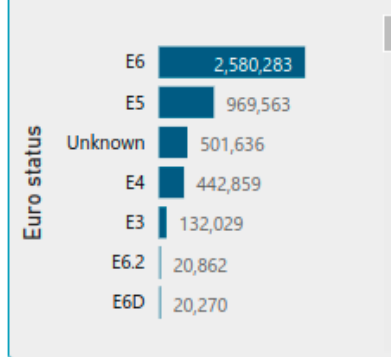

All vehicle data for cameras

4,732,450

Total alerts

866,922

Unique vehicles

13,015.8

Vehicles per day

9,580

Open LB H&F warrants with Marston

Capture date

11/03/2021

30/01/2022

**Total alerts by capture date****Total alerts, by vehicle category****Total alerts, by CO2 banding****Total alerts, by vehicle make**

Camera location	Total alerts
Wandsworth Bridge Rd New King's Road	4,732,450
Total	4,732,450

Total alerts, by fuel type**Total alerts, by Euro status**

556,956

Total alerts

185,369

Unique vehicles

1,677.4

Vehicles per day

4,381