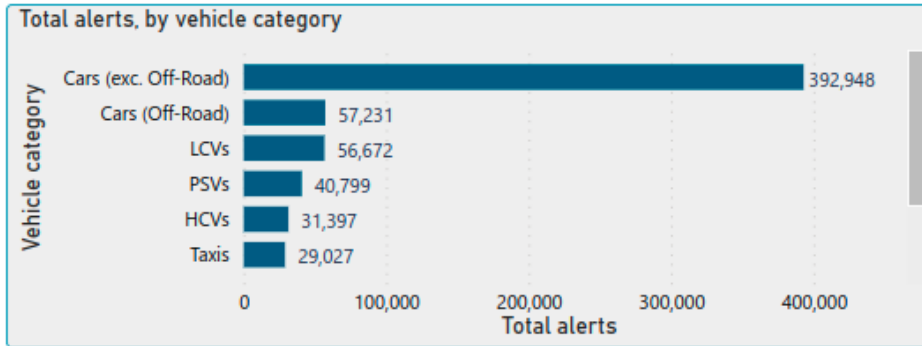

640,158

Total alerts

74,787

Highway vehicles

1,338.2

Vehicles per day

2,904

Open LB H&F warrants with Marston

Capture date

11/03/2021

30/01/2022