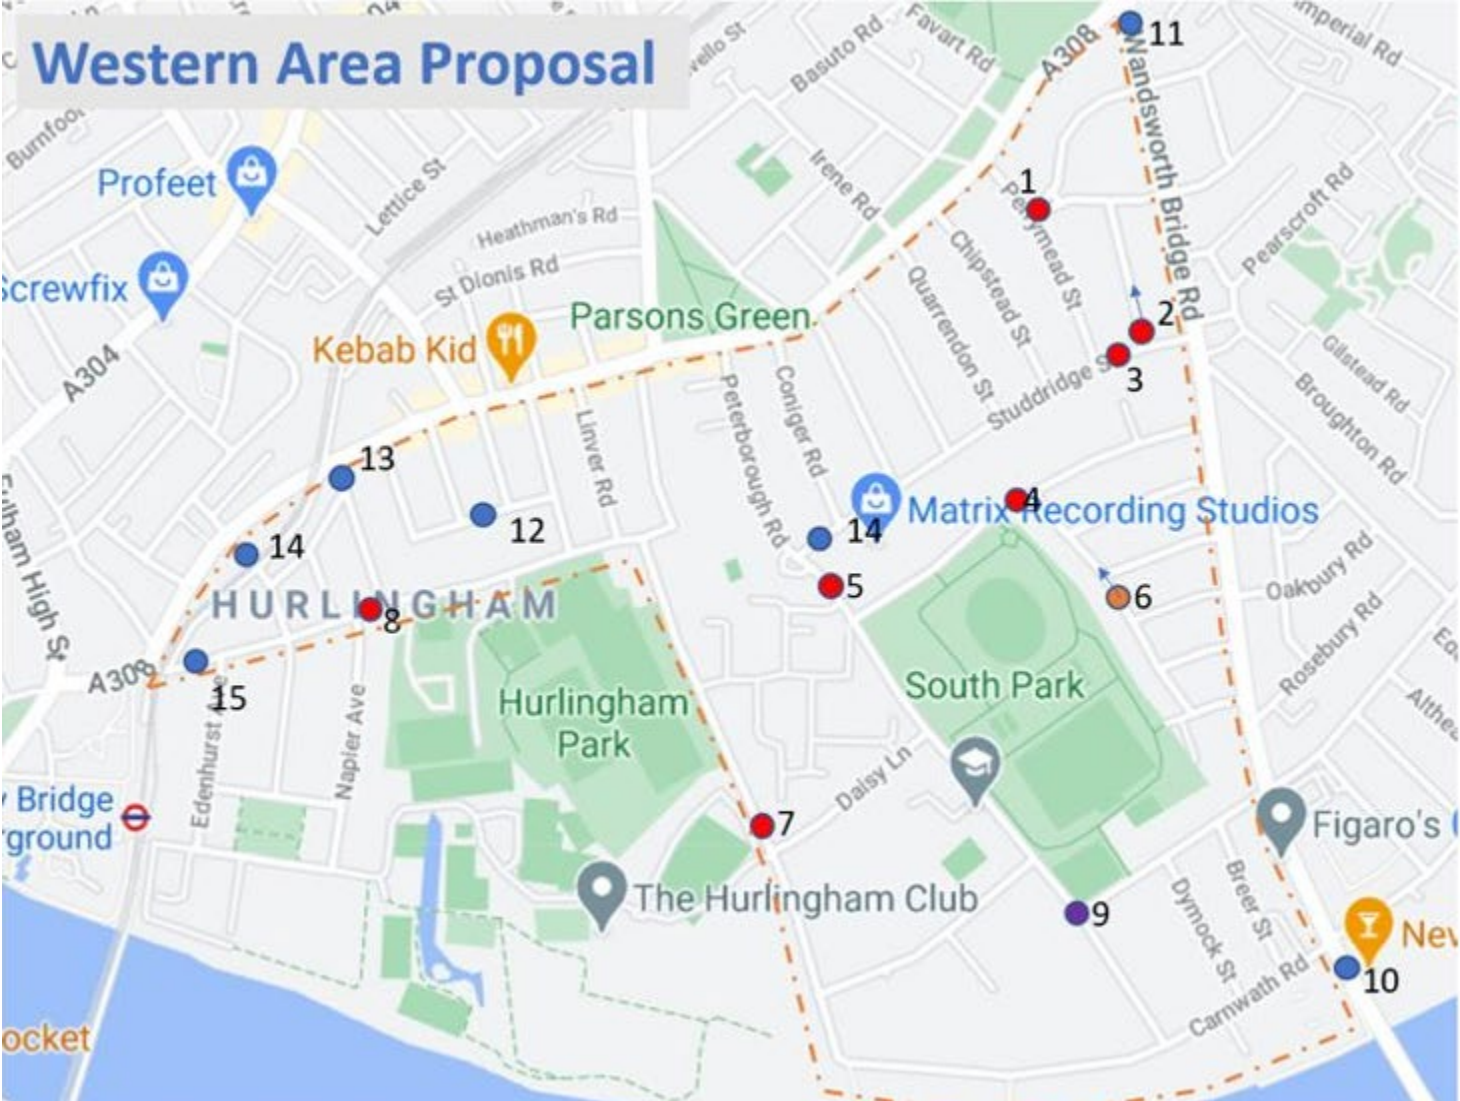

TCPR Scheme – Proposed camera locations for the Western extension

- Location key
- Camera – No Motor Vehicles Except buses, taxis and Permit holders
 - Camera – No Entry
 - Camera – Monitoring only
 - Camera – Optional NVM