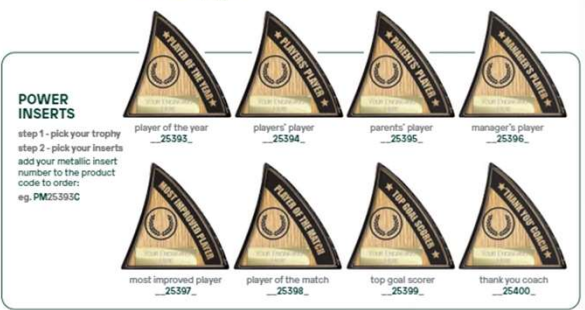

New for 2025

FH TROPHIES
(FOREST HALL TROPHIES)

Email sales@fhtrophies.co.uk