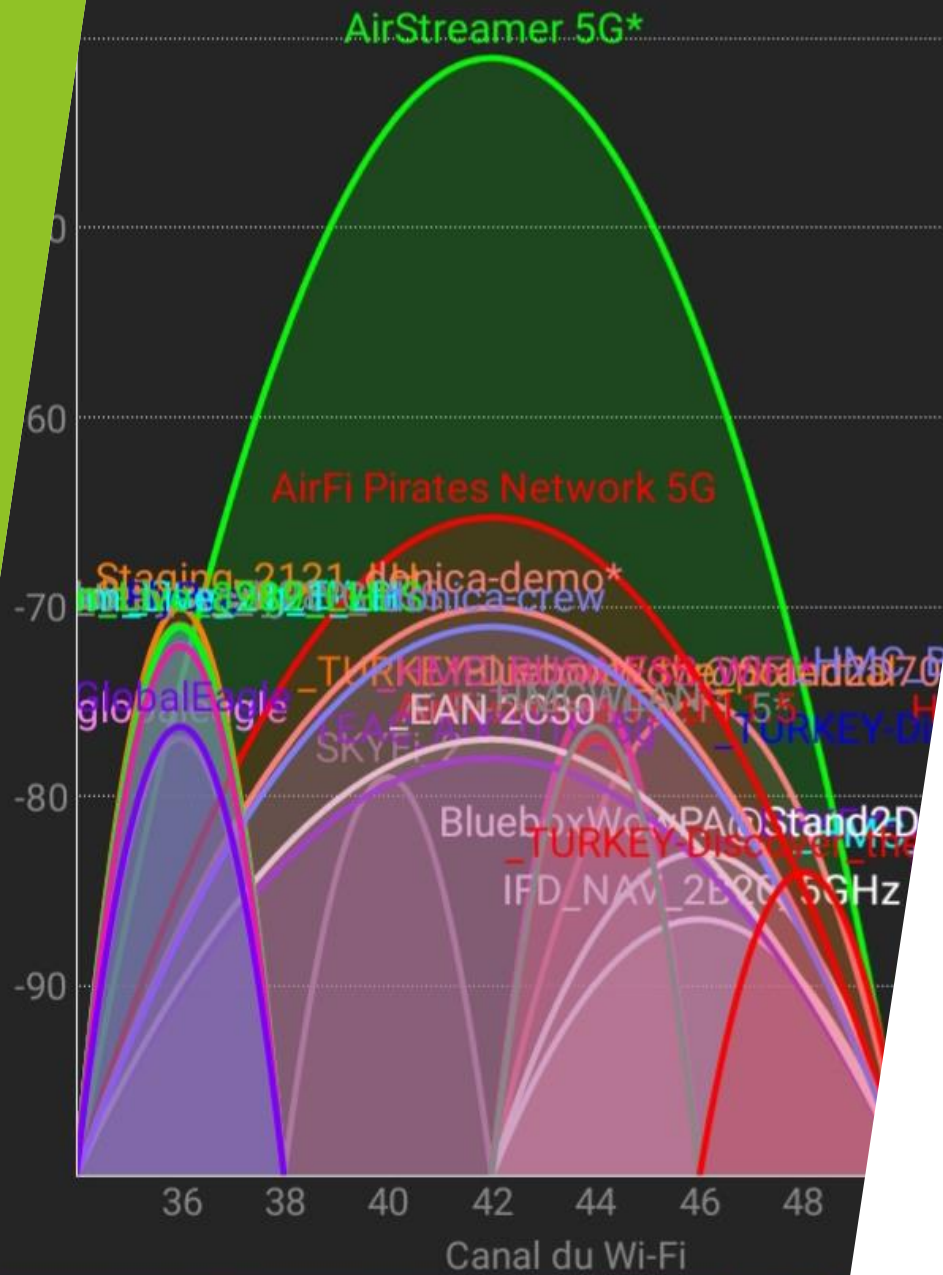

AIR STREAMER is a WIFI router streaming up to 500 simultaneous users out of one single access point, in a range of 150+ meters and multiple floors.

Superiority...

A WIFI analyzer in exhibition hall of AIRCRAFT INTERIORS 2019 World Trade Show in Hamburg, measured all WIFI exhibitors' transmissions. With a signal strength of -41 dB, and closest competitor at -75 dB, AIR STREAMER has a double range and steaming capacity per -1dB difference. This law of physics proves AIR STREAMER is 200 times more performant than its closest competitor. Internet, TV and video on demand are covered.

Performances subject to field analysis

(Estimated)	ASL 010-2	ASL 010-3	ASL 010-4
Range open air.	150	500	500
Range in floors	2/50 m.	3/50 m.	3/150 m.
Users (max)	35	150	500

WIFI TECHNOLOGIES sprl
 30 b, Cours St Michel
 1040 Brussels
 +32 319 33 33
www.wifitechnologies.eu