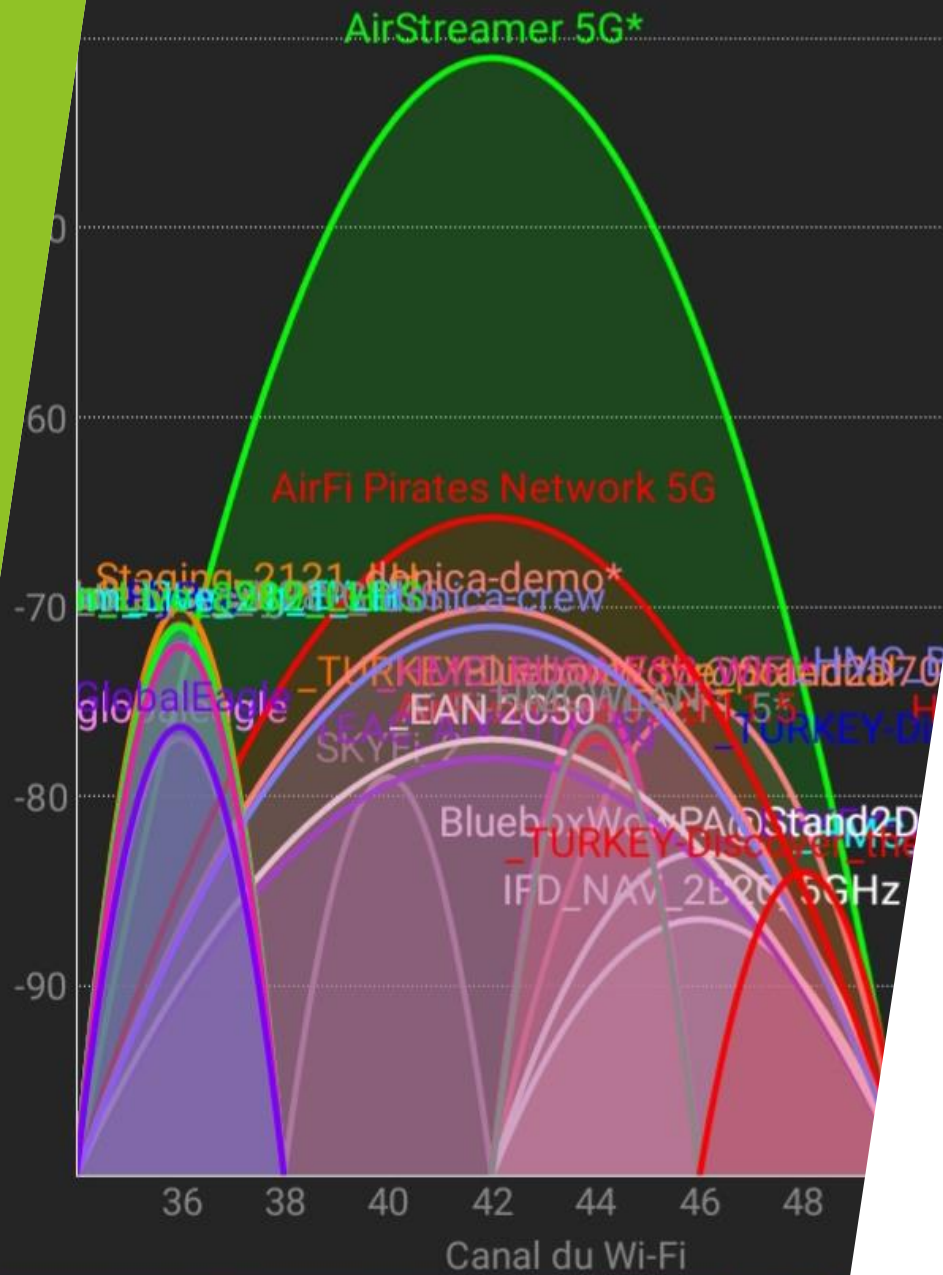

**AIR STREAMER is a WIFI router streaming up to 500 simultaneous users out of one single access point, in a range of 150+ meters and multiple floors.**

### Superiority...

A WIFI analyzer in exhibition hall of AIRCRAFT INTERIORS 2019 World Trade Show in Hamburg, measured all WIFI exhibitors' transmissions. With a signal strength of -41 dB, and closest competitor at -75 dB, AIR STREAMER has a double range and steaming capacity per -1dB difference. This law of physics proves AIR STREAMER is 200 times more performant than its closest competitor. Internet, TV and video on demand are covered.

### Performances subject to field analysis

(Estimated)	ASL 010-2	ASL 010-3	ASL 010-4
Range open air.	150	500	500
Range in floors	2/50 m.	3/50 m.	3/150 m.
Users (max)	35	150	500

WIFI TECHNOLOGIES sprl  
 30 b, Cours St Michel  
 1040 Brussels  
 +32 319 33 33  
[www.wifitechnologies.eu](http://www.wifitechnologies.eu)