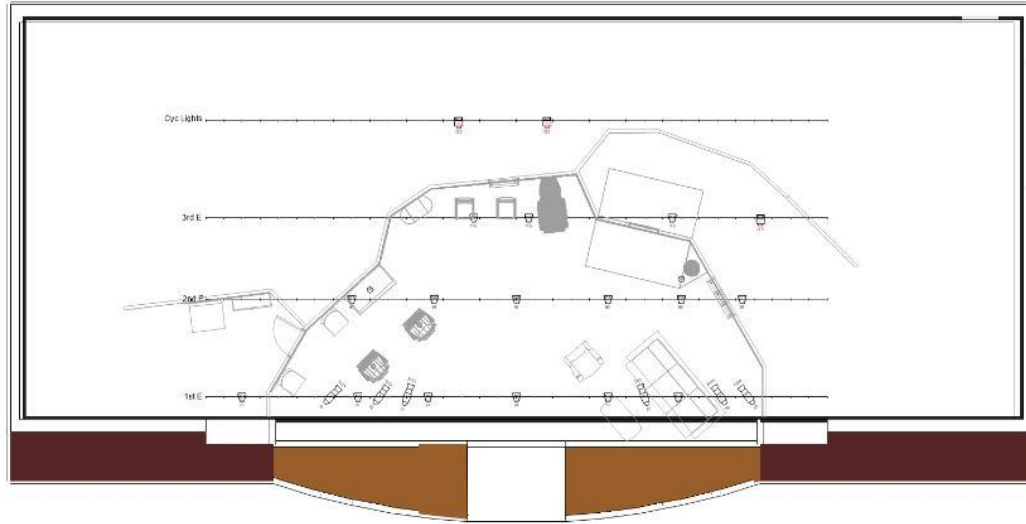

Godspell – Lighting Designer

Steel Magnolias – Lighting Designer

Symbol Key

Color	Size	Count
○	R-30 5.25"	9
○	R-40 5.25"	9
⌋	ETC Source 4 250eq @675 W	6
⌋	ETC Source 4 150eq @675 W	6
⌋	ETC Source 4 300eq @675 W	6
⌋	ETC ColorSource PAR Medium Oval @675 W	15
⌋	ETC ColorSource CYC @633 W	3
○	Circle	2

Steel Magnolias	
Sheet Title	Date : 3/16/2025
Piedmont University	Scale : 1:48
Director : John Spiegel	Sheet No.
Designer : Joshua Farmer	
Revisions :	
	OF
	2