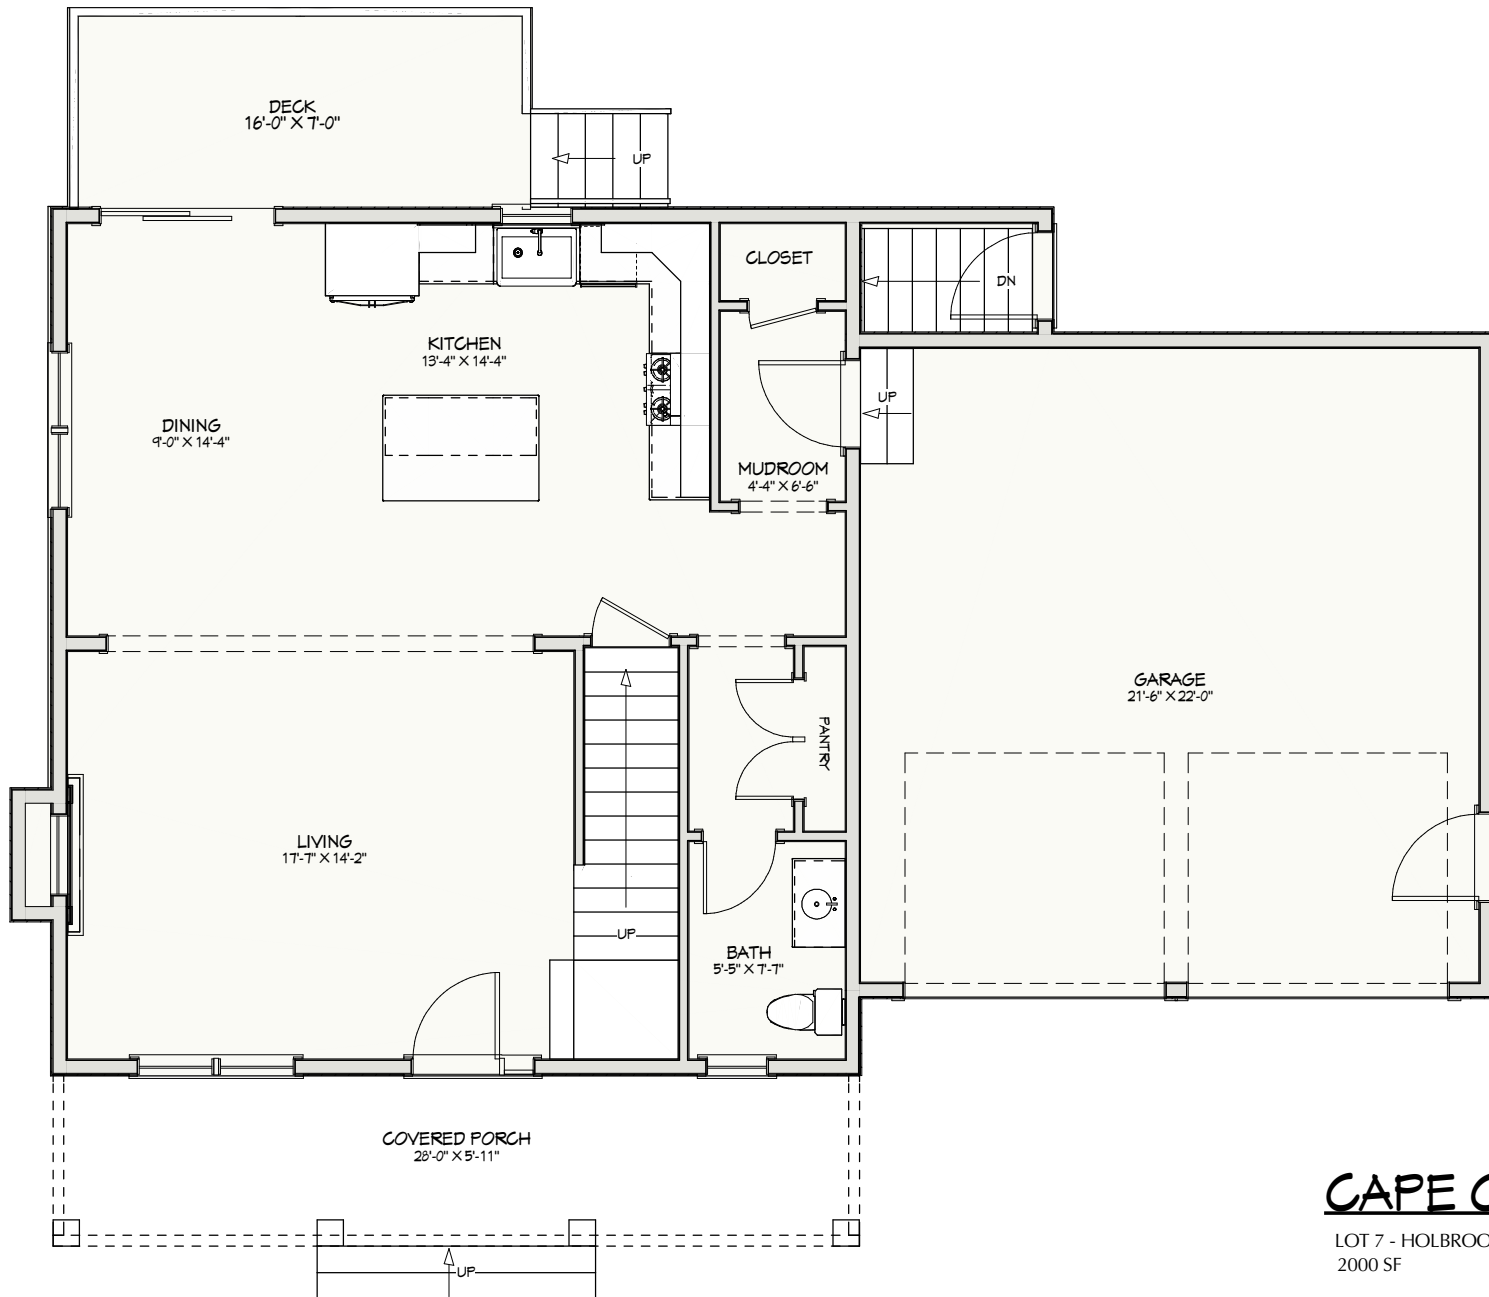

CAPE COTTAGE

LOT 7 - HOLBROOK FARMS
2000 SF

TRITON CORPORATION
COPYRIGHT © 2023

CAPE COTTAGE

LOT 7 - HOLBROOK FARMS
2000 SF

TRITON CORPORATION
COPYRIGHT © 2023

CAPE COTTAGE

LOT 7 - HOLBROOK FARMS
2000 SF

TRITON CORPORATION
COPYRIGHT © 2023

CAPE COTTAGE

LOT 7 - HOLBROOK FARMS
2000 SF

TRITON CORPORATION
COPYRIGHT © 2023

CAPE COTTAGE

LOT 7 - HOLBROOK FARMS
2000 SF

TRITON CORPORATION
COPYRIGHT © 2023

CAPE COTTAGE

LOT 7 - HOLBROOK FARMS
2000 SF

TRITON CORPORATION
COPYRIGHT © 2023