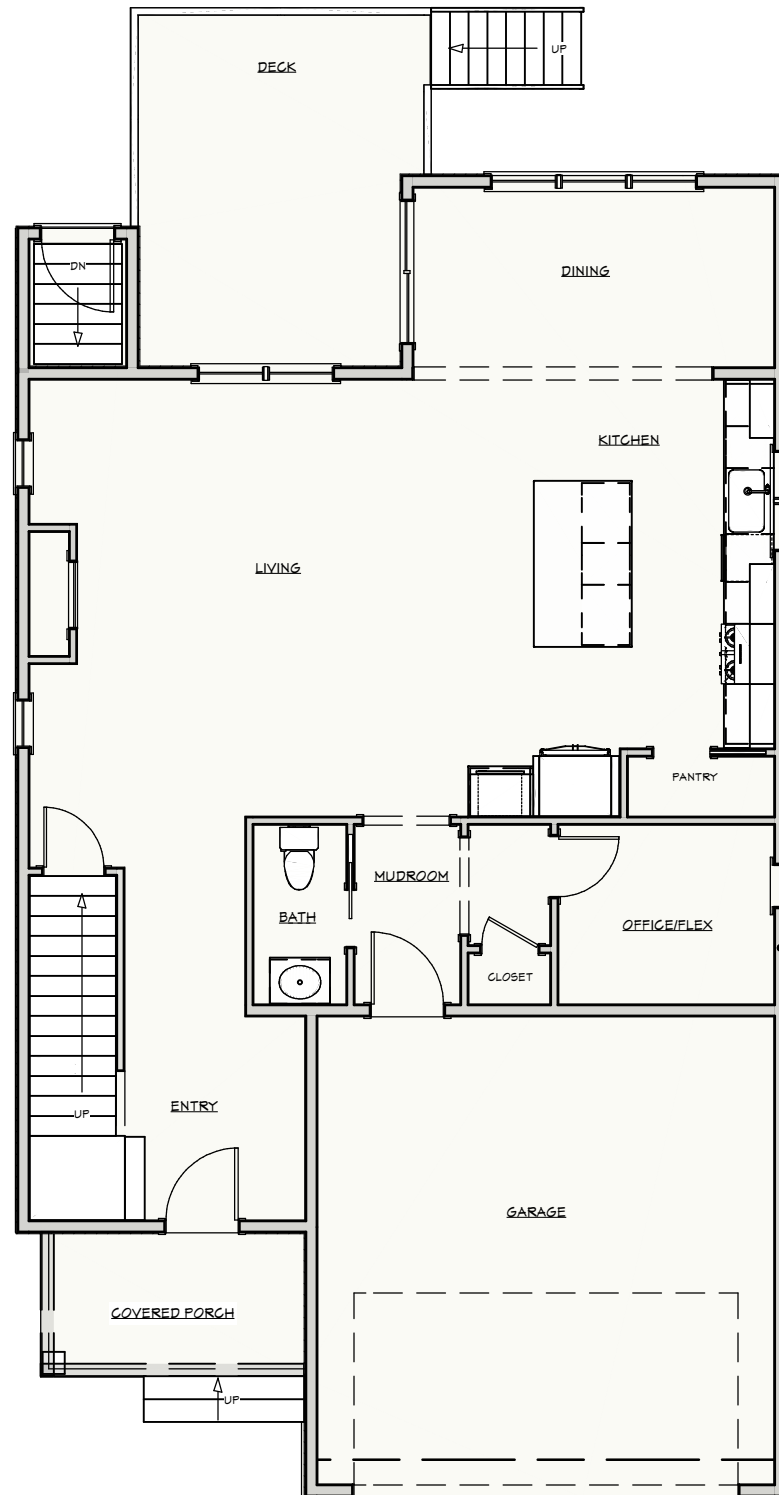

DIAMOND COVE

LOT 3 - HOLBROOK FARMS
2345 SF

TRITON CORPORATION
COPYRIGHT © 2024

DIAMOND COVE

LOT 3 - HOLBROOK FARMS
2345 SF

TRITON CORPORATION
COPYRIGHT © 2024

DIAMOND COVE

LOT 3 - HOLBROOK FARMS
2345 SF

TRITON CORPORATION
COPYRIGHT © 2024

DIAMOND COVE

LOT 3 - HOLBROOK FARMS
2345 SF

TRITON CORPORATION
COPYRIGHT © 2024

DIAMOND COVE

LOT 3 - HOLBROOK FARMS
2345 SF

TRITON CORPORATION
COPYRIGHT © 2024

DIAMOND COVE

LOT 3 - HOLBROOK FARMS
2345 SF

TRITON CORPORATION
COPYRIGHT © 2024