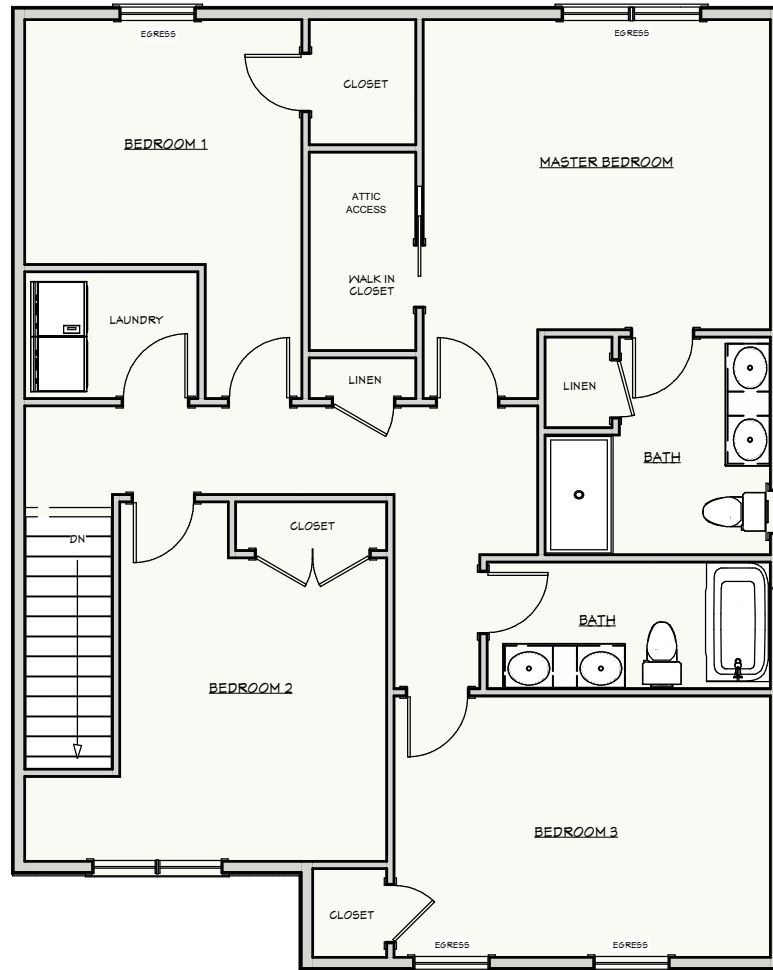

DIAMOND COVE

LOT 3 - HOLBROOK FARMS
2345 SF

TRITON CORPORATION
COPYRIGHT © 2024

DIAMOND COVE

LOT 3 - HOLBROOK FARMS
2345 SF

TRITON CORPORATION
COPYRIGHT © 2024

DIAMOND COVE

LOT 3 - HOLBROOK FARMS
2345 SF

TRITON CORPORATION
COPYRIGHT © 2024

DIAMOND COVE

LOT 3 - HOLBROOK FARMS
2345 SF

TRITON CORPORATION
COPYRIGHT © 2024

DIAMOND COVE

LOT 3 - HOLBROOK FARMS
2345 SF

TRITON CORPORATION
COPYRIGHT © 2024

DIAMOND COVE

LOT 3 - HOLBROOK FARMS
2345 SF

TRITON CORPORATION
COPYRIGHT © 2024