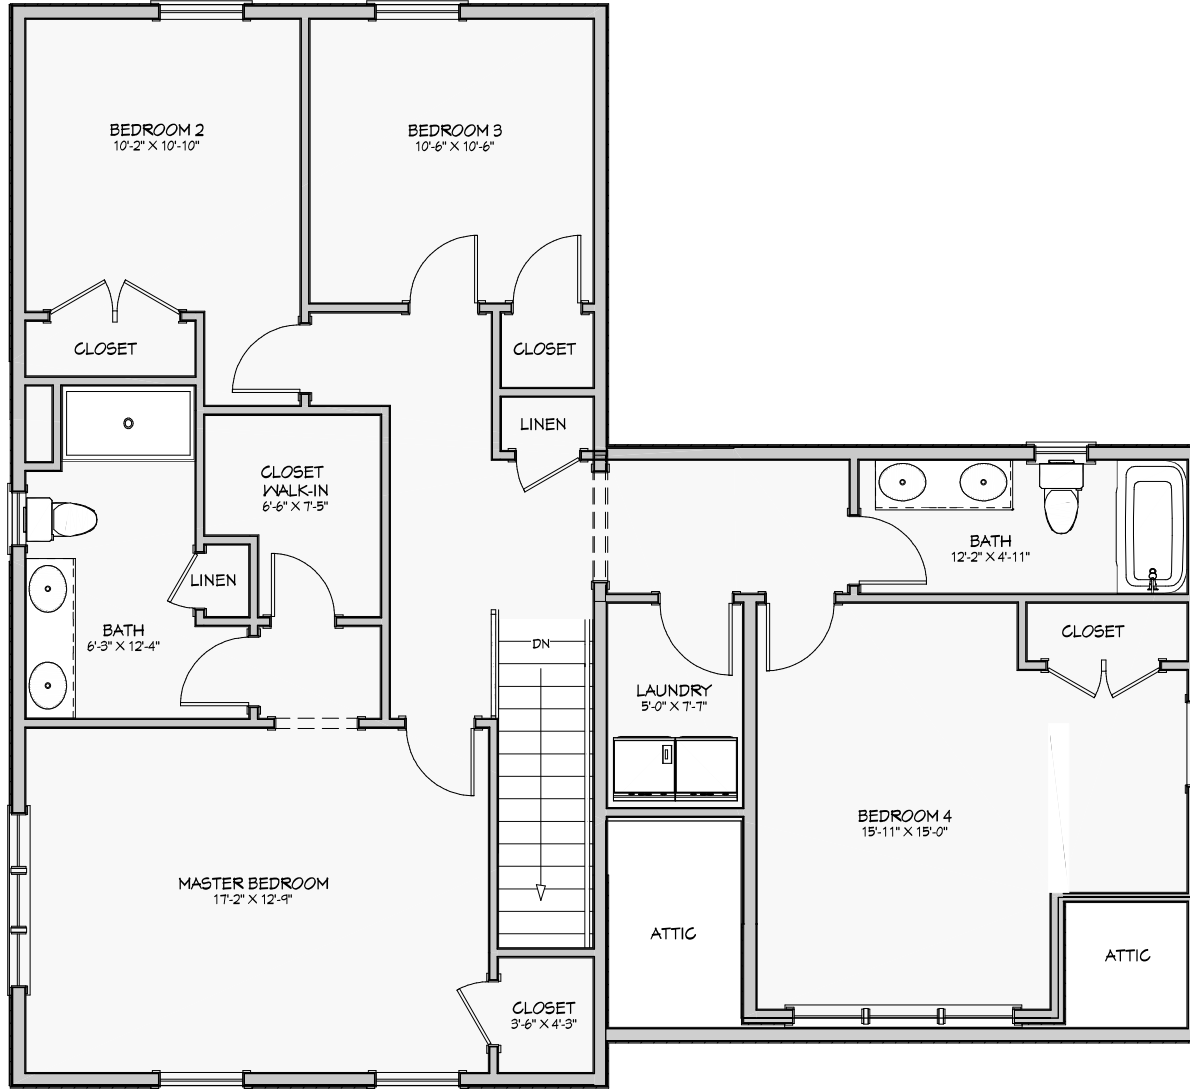

PINE POINT

LOT 4 - HOLBROOK FARMS
2500 SF

TRITON CORPORATION
COPYRIGHT © 2024

PINE POINT

LOT 4 - HOLBROOK FARMS
 2500 SF

TRITON CORPORATION
 COPYRIGHT © 2024