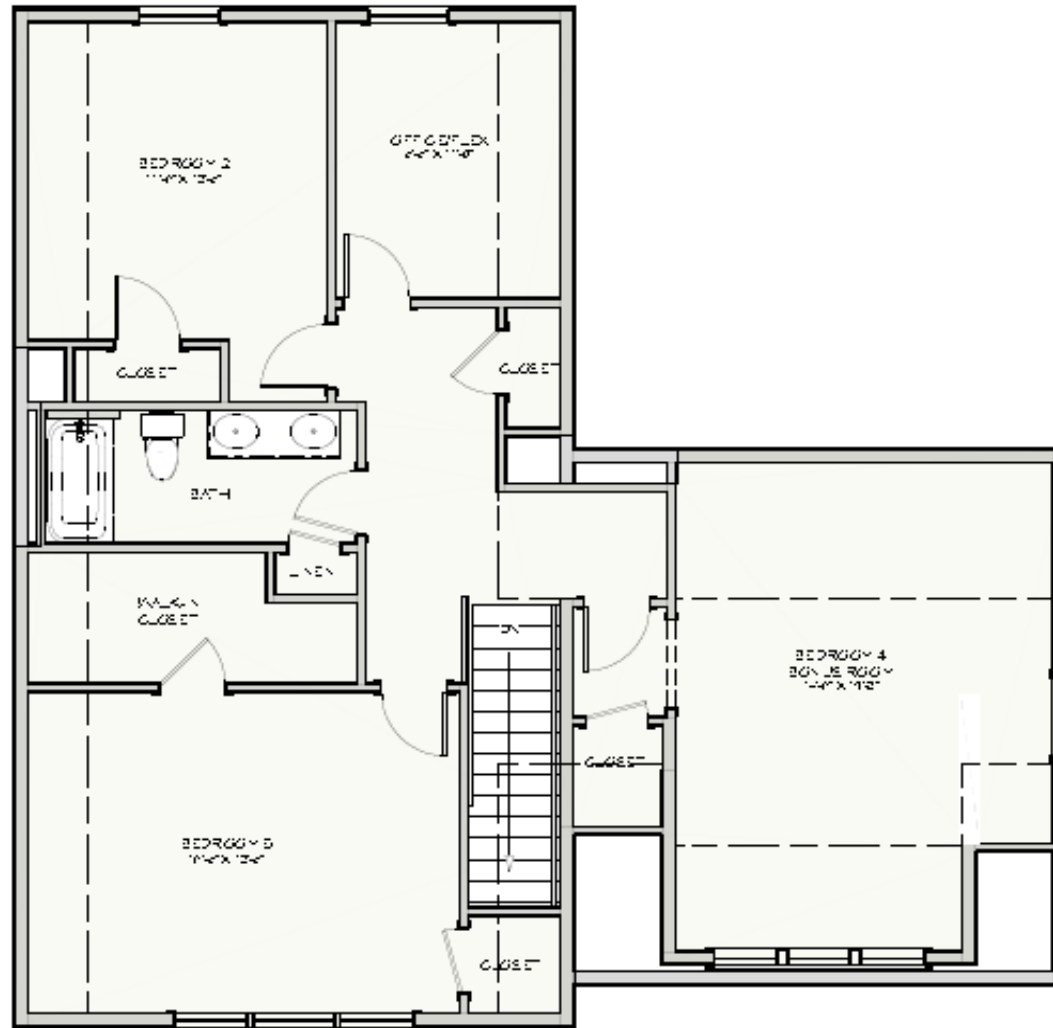

PEBBLES COVE

LOT 12 110' BROOK FARMS
2400 SF

TRITON CORPORATION
COPYRIGHT © 2021

PEABBLES COVE

LOT 12 - 101 BROOK FARMS
2900 SF

TRITON CORPORATION
COPYRIGHT © 2021