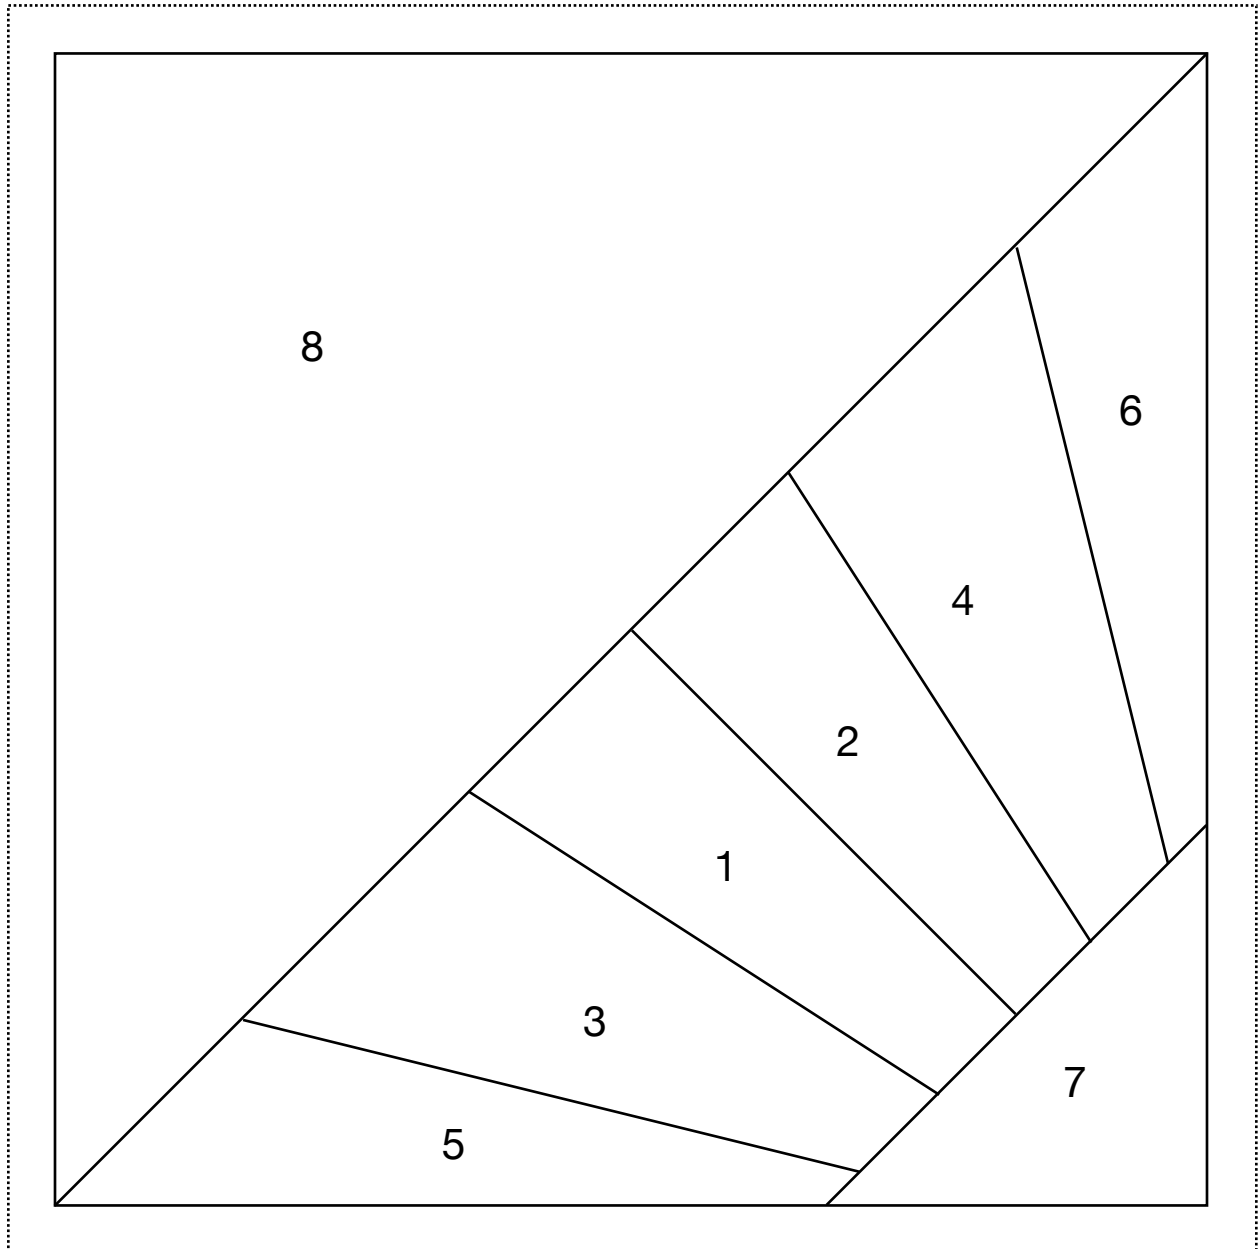

Year of Scrappy Triangles - Block 33

Note: Inner square measures 6"

Cut:

- 1-2. 2" x 4"
- 3-4. 2 1/2" x 4 1/2"4.
- 5-6. 2" x 6"
- 7. 3 1/2" square cut on diagonal
- 8. 8" square cut on diagonal