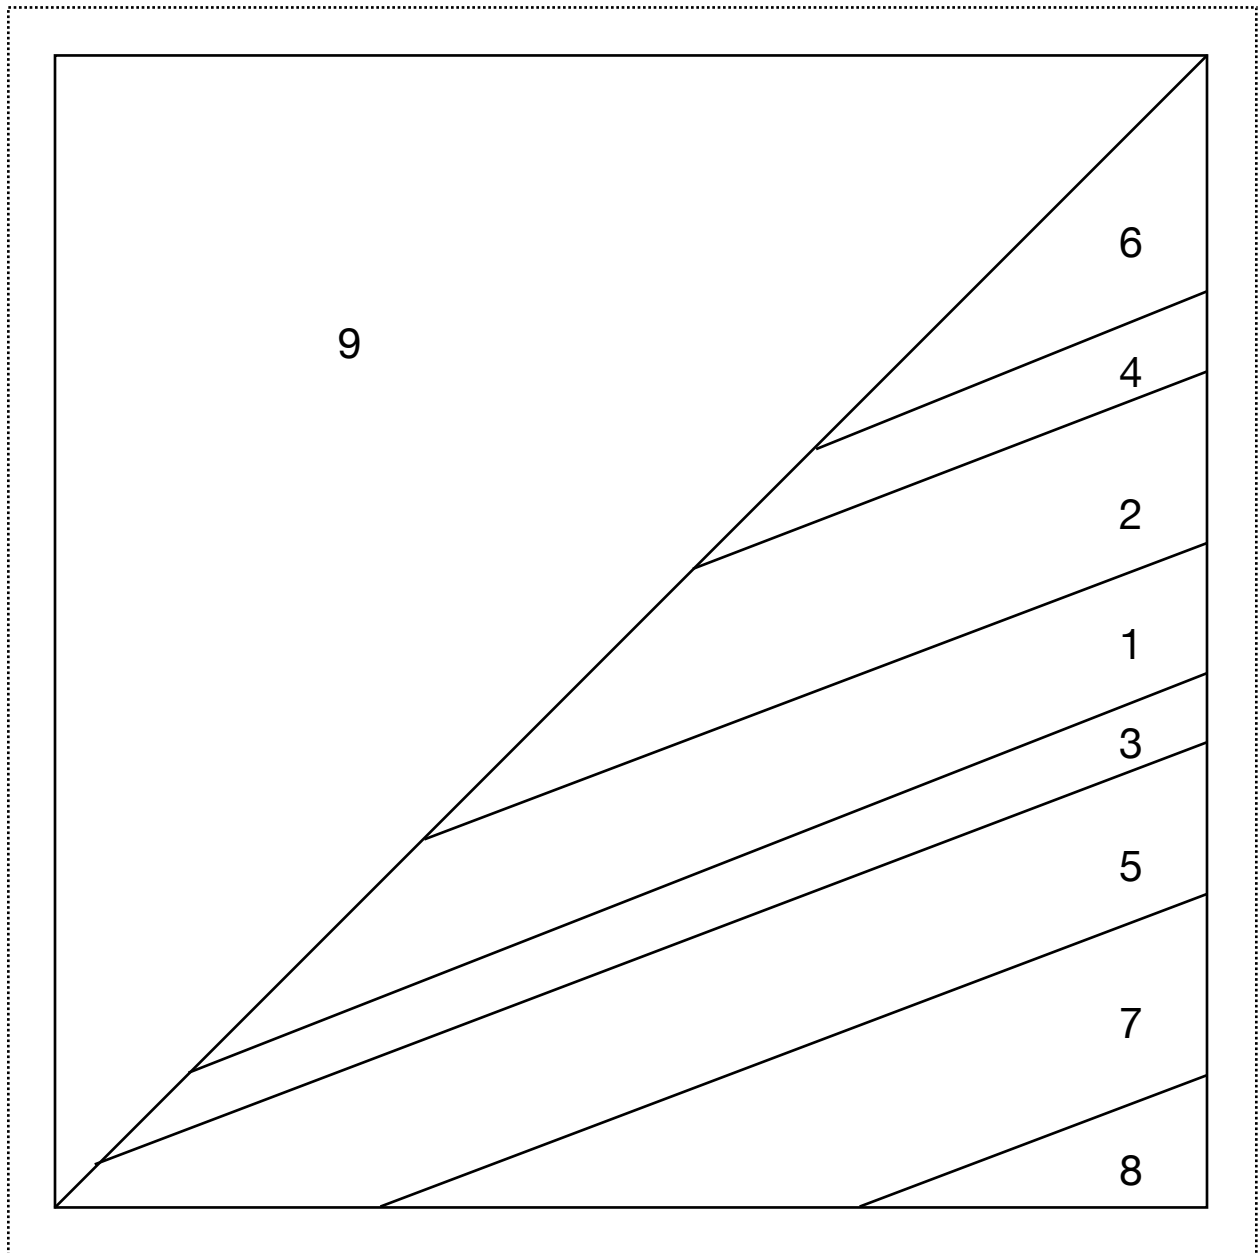

Year of Scrappy Triangles - Block 35

Note: Inner square measures 6"

Cut:

1. 1 1/2" x 7"
2. 1 1/2" x 6"
3. 1" x 7"
4. 1" x 4 1/2"
5. 1 1/2" x 8"
6. 2" x 4 1/2"
7. 1 1/2" x 6 1/2"
8. 1 1/2" x 4"
9. 8" square cut on diagonal