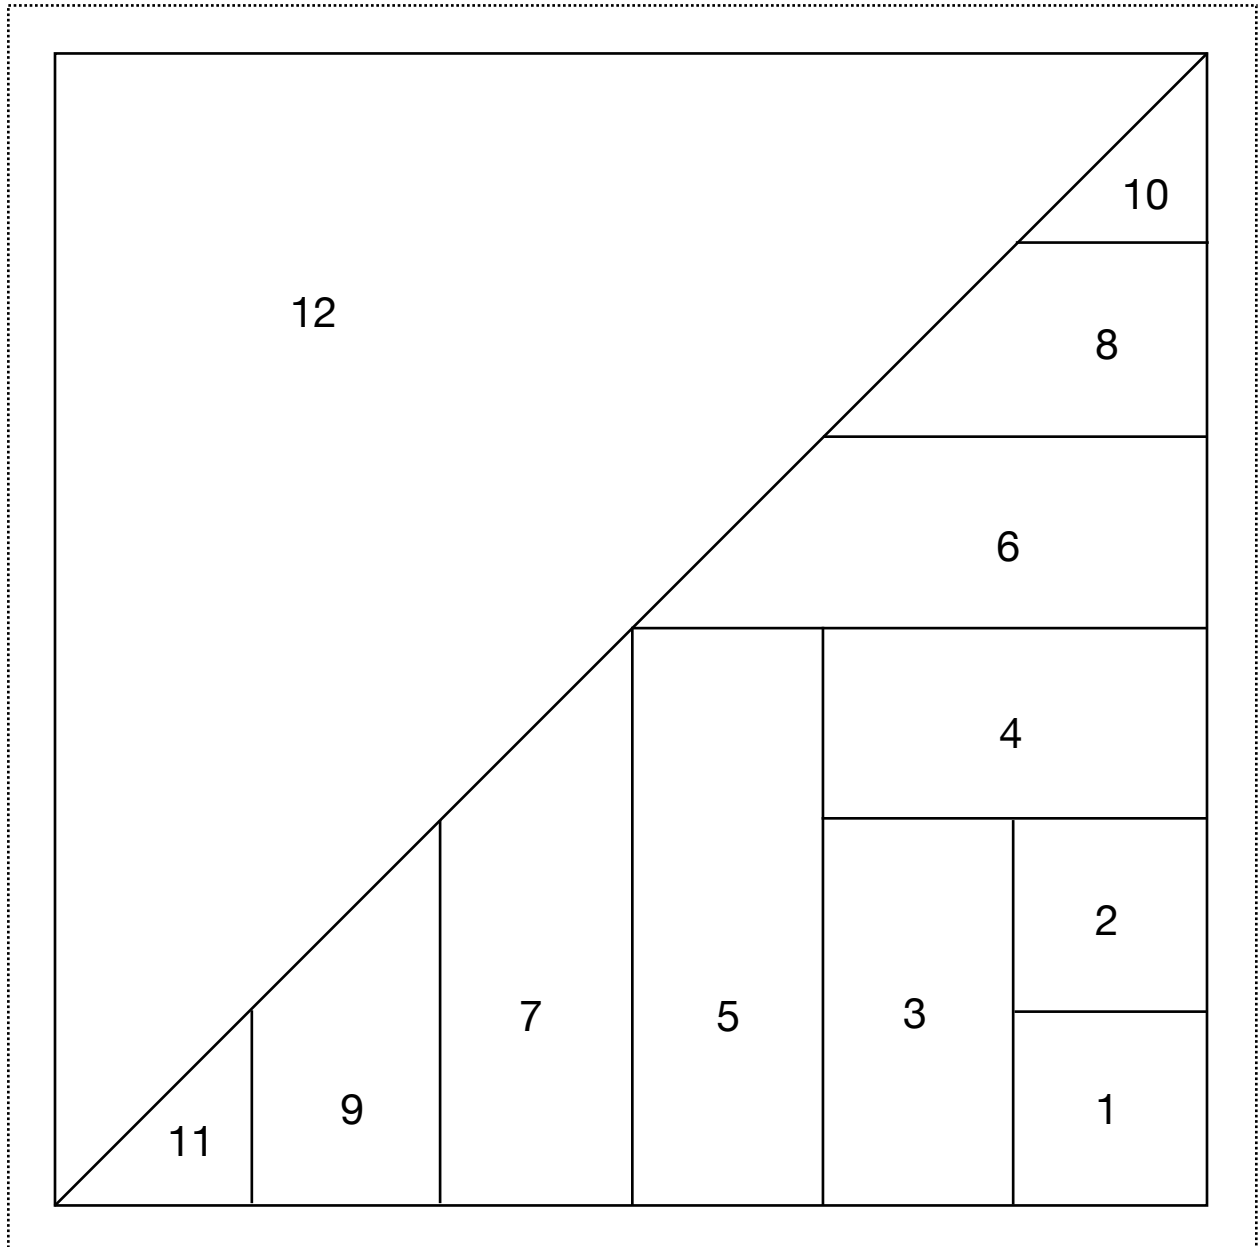

Year of Scrappy Triangles - Block 36

Note: Inner square measures 6"

Cut:

- 1-2. 2" squares
- 3-4. 2" x 3"
- 5. 2" x 4"
- 6-7. 2" x 4 1/2"
- 8-9. 2" x 3 1/2"
- 10-11. 2" squares
- 12. 8" square cut on diagonal