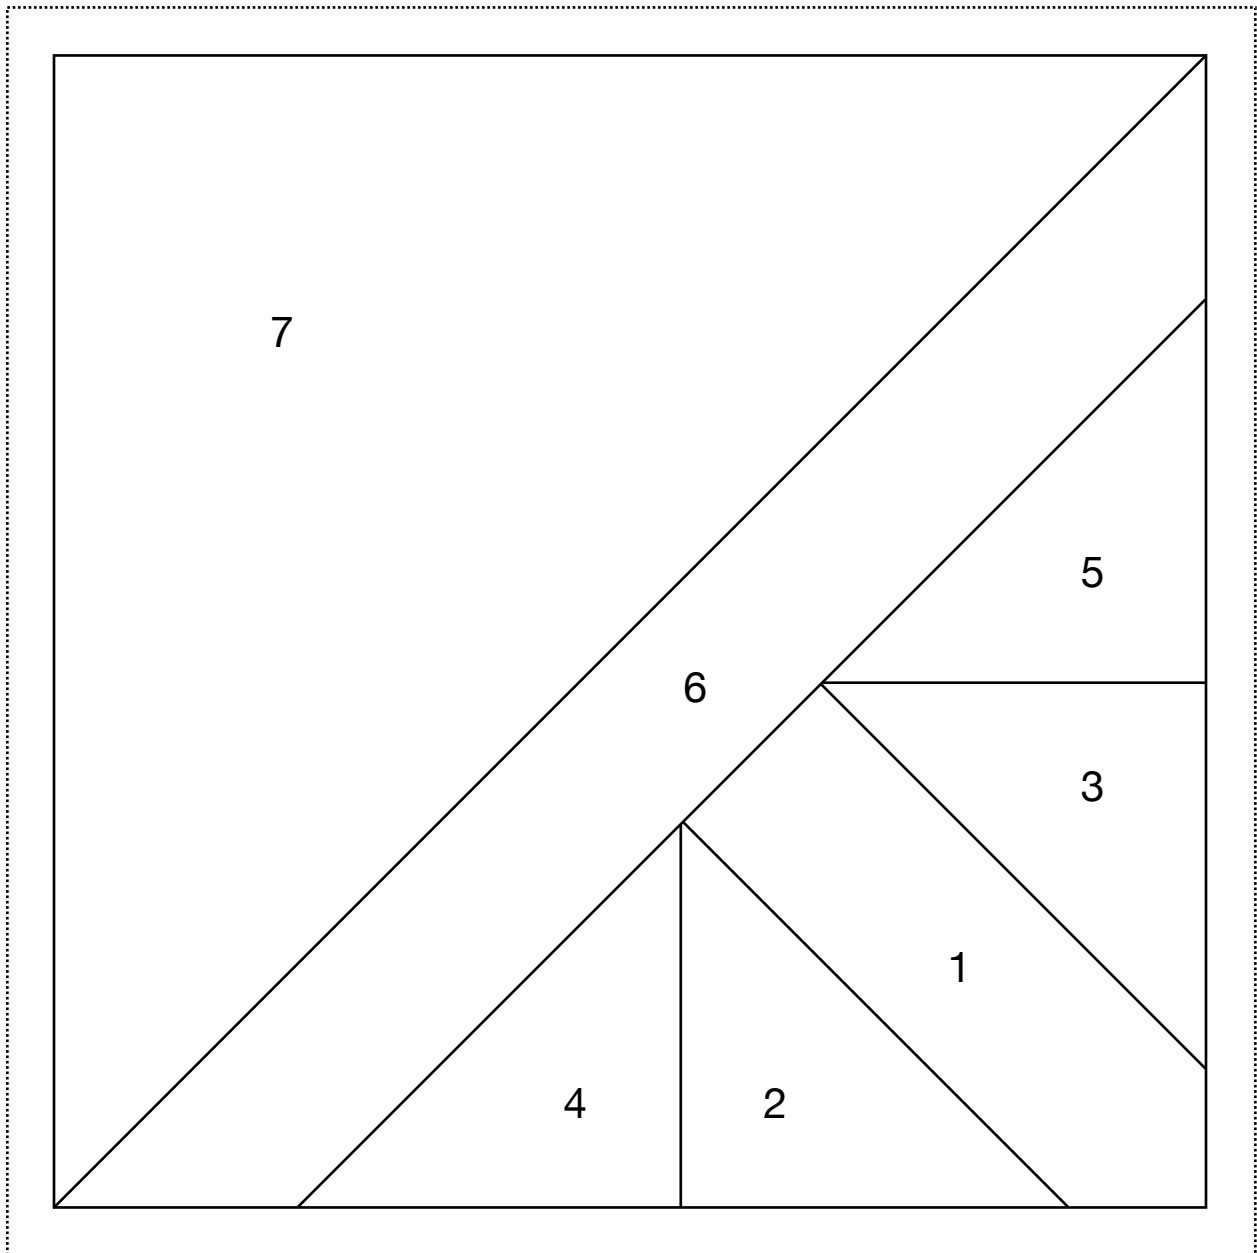

Year of Scrappy Triangles - Block 37

Note: Inner square measures 6"

Cut:

1. 2" x 4 1/2"
- 2-5. 3 1/2" square cut on diagonal
6. 2" x 10"
7. 8" square cut on diagonal